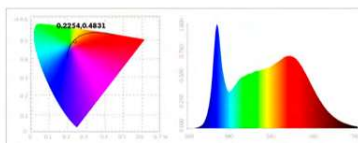

Adaptive Full Spectrum Lighting