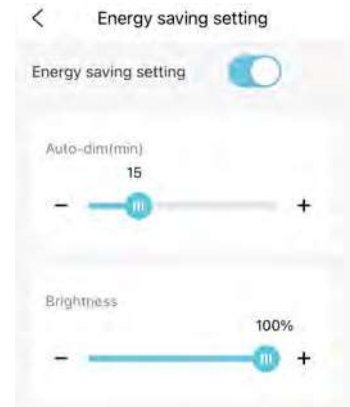

## Features:

- Power Input: 100-240V AC
- RGBW setting: Full Spectrum Lighting, 2700K-6500K tunable
- Wattage Tunable: max 15W, max 30W
- Beam Spread: 15°/24°/36°
- CRI >95
- 90LM/W
- 360° rotation (horizontal) and 90° adjustable (vertical)
- Available Mounting: 2 or 3 wire track, H type adapter
- L70 Lifetime: >50,000 hours.
- Available Finish Options: Black, or white
- Lighting controls: By built-in sensor or App.
- Working temperature: 14°F - 86°F
- 7 Year Warranty.

## Fixture List:

	Style 1	Style 2	Style 3
Image			
RGBW (Full spectrum & High saturation)	Yes	Yes	Yes
Energy Saving Management	Yes	Yes	Yes
Adjustable Wattage	Yes	Yes	Yes
Grouping	Yes	Yes	Yes
Adaptive Full Spectrum	Yes	Yes	No
Foot Traffic & Commodity Impression Analysis report	Yes	No	No

**Adjustable Wattage**

**RGB selectable or CCT tunable**

**Energy Saving Management**

**Adaptive Full Spectrum Lighting**

**Foot Traffic and Commodity Impression Analytics**

**i-LUMINOSITY**  
LED LIGHTING FIXTURES