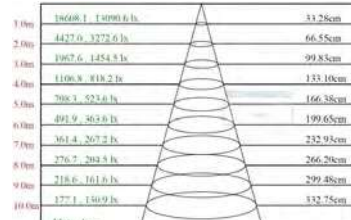

Date:	_____
Project:	_____
Price:	_____

**Dimensions:**

**15W or 20W**

**30W**

**Photometrics:**

Color sensor automatic control or APP manual setting

15W - 3000K - 15°

15W - 4000K - 24°