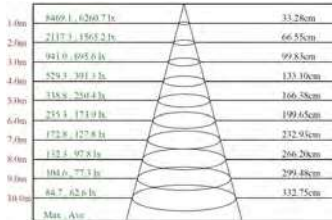

Date:	_____
Project:	_____
Price:	_____

**Dimensions:**

**15W or 20W**

**30W**

**Photometrics:**

Color sensor automatic control or APP manual setting

15W - 3000K - 15°

15W - 4000K - 24°