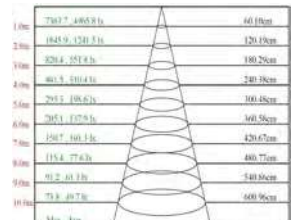

30W - 4000K - 36°