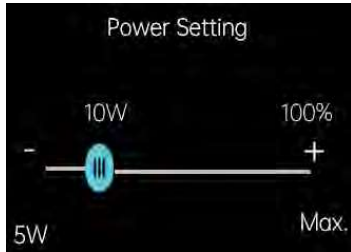

Date: _____
Project: _____
Price: _____

Key Features show:

Adjustable Wattage