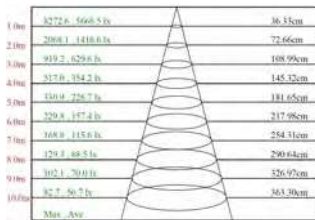

Date:	_____
Project:	_____
Price:	_____

**Dimensions:**

**15W or 20W**

**30W**

**Photometrics:**

Color sensor automatic control or APP manual setting

15W - 3000K - 15°

15W - 4000K - 24°