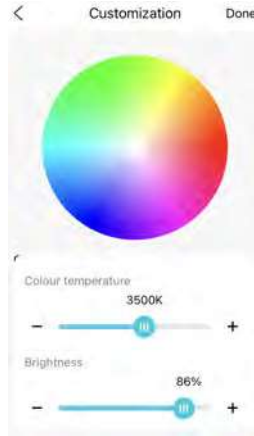

RGB selectable or CCT tunable