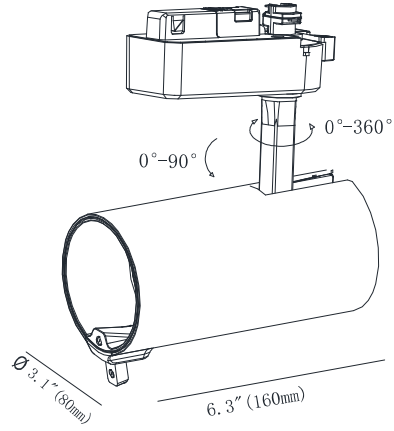

i-LUMINOSITY
LED LIGHTING FIXTURES

Date:	_____
Project:	_____
Price:	_____

Dimensions:

30W

Photometrics:

Ordering Key:

ILTLAIKL

SERIES NUMBER	STYLE	WATTS/ SIZE/ LUMENS	CCT	FINISH	ADDITIONAL OPTIONS
ILTLAIKL	1S - STYLE 1	15W - 1150LM	RGBW - 2700K-6500K tunable	B - BLACK	
	2S - STYLE 2	20W - 1500LM*		W - WHITE	
	3S - STYLE 3	30W - 2300LM			

SAMPLE ITEM NUMBER: ILTLAIKL 1S 15W RGBW W

*Only available for Style 3 option.