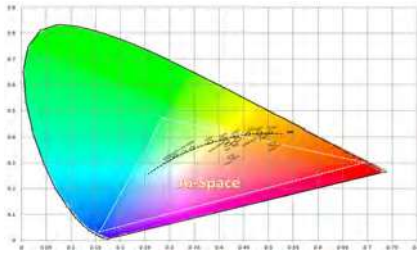

Date:	_____
Project:	_____
Price:	_____

**Dimensions:**

**15W or 20W**

**30W**

**Photometrics:**

Color sensor automatic control or APP manual setting

15W - 3000K - 15°

15W - 4000K - 24°