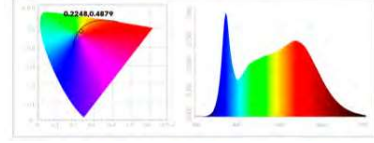

Adaptive Full Spectrum Lighting