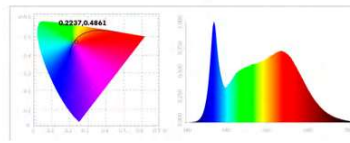

Adaptive Full Spectrum Lighting