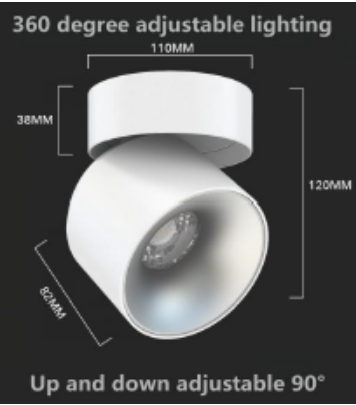

Date: _____
 Project: _____
 Price: _____

LED Orbit Cylinder Downlights:

Description:

Our LED Orbit Cylinder Downlights Can rotate 360 degree and adjust 90 degree vertically. 5 CCT tunable switch let the customers easily choose an appropriate color temperature.

Features:

- **Input Power:** AC 100-130V or AC 277V
- **Wattage:** 12W
- **Lumen:** 1000LM
- **Color Temperature:** 2700K/3000K/3500K/4000K/5000K tunable
- **Beam Angle:** 38 degree
- **Mounting:** Surface mounted
- **Finish Options:** White, Black, or Silver
- **Housing Material:** Aluminum + PC
- **Dimming Options:** Triac dimming (only for 100-130V AC)
- **CRI >90**
- **Lighting controls option:** Available
- **L70 Lifetime:** >50,000 hours
- **Warranty:** 7 Year

Dimension:

Ordering Key:

ILDLOGGS

SERIES NUMBER	WATTAGE/LUMEN	CCT	FINISH	ADDITIONAL OPTIONS
ILDLOGGS	12W - 12W / 1000LM	CCT - 2700K/3000K/3500K/4000K/5000K tunable	W - WHITE	TD - TRICA DIMMING
			B - BLACK	
			S - SILVER	