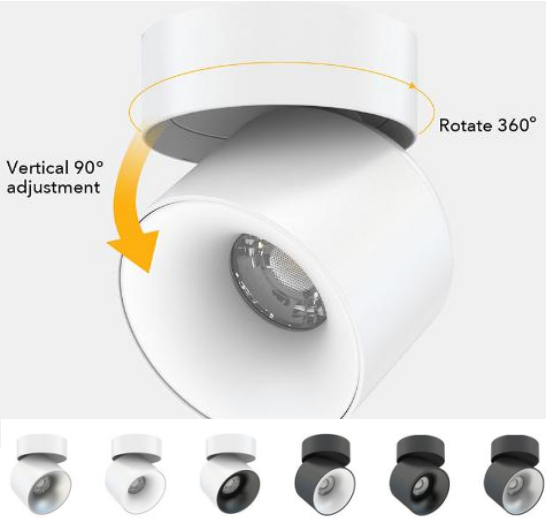

Date: _____
 Project: _____
 Price: _____

LED Orbit Cylinder Downlights:

Description:

Our LED Orbit Cylinder Downlights Can rotate 360 degree and adjust 90 degree vertically. 5 CCT tunable switch let the customers easily choose an appropriate color temperature.

Features:

- **Input Power:** AC 100-130V or AC 277V
- **Wattage:** 12W
- **Lumen:** 1000LM
- **Color Temperature:** 2700K/3000K/3500K/4000K/5000K tunable
- **Beam Angle:** 38 degree
- **Mounting:** Surface mounted
- **Finish Options:** White, Black, or Silver
- **Housing Material:** Aluminum + PC
- **Dimming Options:** Triac dimming (only for 100-130V AC)
- **CRI >90**
- **Lighting controls option:** Available
- **L70 Lifetime:** >50,000 hours
- **Warranty:** 7 Year

Dimension:

Ordering Key:

ILDLOGGS

SERIES NUMBER	WATTAGE/LUMEN	CCT	FINISH	ADDITIONAL OPTIONS
ILDLOGGS	12W - 12W / 1000LM	CCT - 2700K/3000K/3500K/4000K/5000K tunable	W - WHITE	TD - TRICA DIMMING
			B - BLACK	
			S - SILVER	