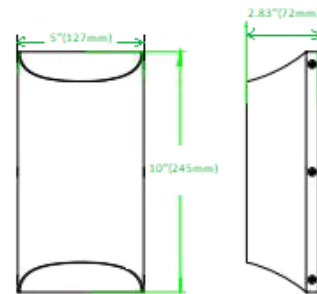

Features:

- **Input Power:** 100-277V AC
- **Power Consumption:** 12W up, 12W down
- **Lumens:** 1750LM
- **CRI >80**
- **Color Temperature:** 5CCT Tunable (27K/30K/35K/40K/50K)
- **Housing Color:** Matt Black Finish
- **Mounting:** Wall mounted
- **Beam Angle:** 60 degree
- **Waterproof:** IP65
- **Rated Life:** >50,000 hours
- **Working Temperature:** -4°F to 104°F
- **7 Year Warranty**

Dimensions:

Ordering Key

ILSCAEGS				
SERIES NUMBER	WATTAGE / LUMENS	CCT	FINISH	ADDITIONAL OPTIONS
ILSCHCGS	24W - 12W x 2 / 1750LM	CCT - 2700K/3000K/3500K/4000K/5000K Tunable	BK-Matt Black	

SAMPLE ITEM NUMBER: ILSCAEGS 24W CCT BK