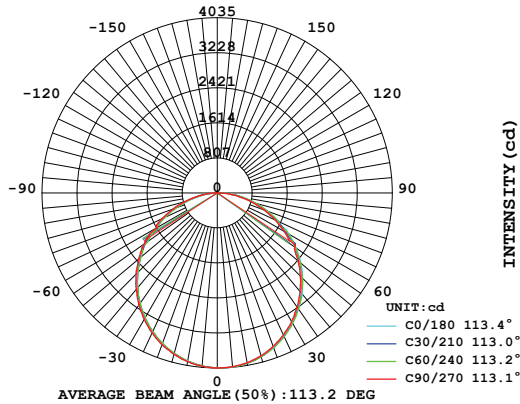

Date: _____
 Project: _____
 Price: _____

Dimensions:

**40W/
 SYMMETRICAL RING**
 23.6IN x 3.9IN

**70W/
 SYMMETRICAL RING**
 31.5IN x 3.9IN

**40W/
 ASYMMETRICAL RING**
 23.6IN x 3.9IN

**70W/
 ASYMMETRICAL RING**
 31.5IN x 3.9IN

Photometrics:

Ordering Key

ILPLSHDL

SERIES NUMBER	SIZE / SHAPE / WATTS / LUMENS	CCT	FINISH	MOUNTED	DIMMABLE
ILPLSHDL	24S40W - 23.6" / SYMMETRICAL RING / 40W / 3440LM	3K-3000K	W-WHITE	S - SURFACE MOUNTED	DM - 0-10V DIMMING
	32S70W - 31.5" / SYMMETRICAL RING / 70W / 6020LM	4K-4000K	B-BLACK	P - PENDANT	TD - TRAIAC DIMMING
	24A40W - 23.6" / ASYMMETRICAL RING / 40W / 3440LM	5K-5000K			DD - DAL DIMMING
	32A70W - 31.5" / ASYMMETRICAL RING / 70W / 6020LM	65K-6500K			