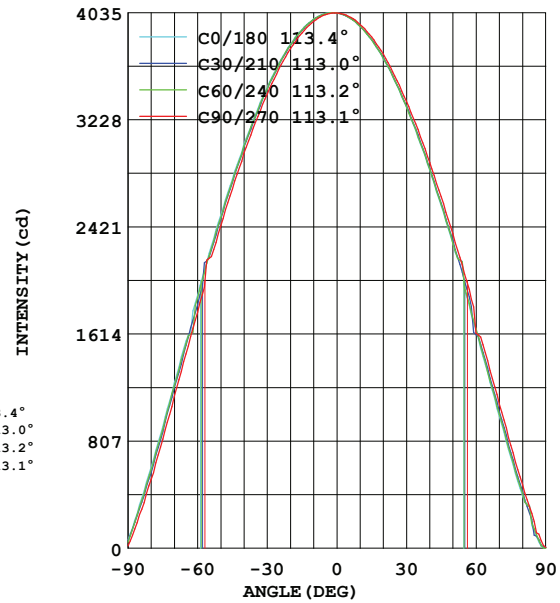

Date: _____
 Project: _____
 Price: _____

Dimensions:

**40W/
 SYMMETRICAL RING**
 23.6IN x 3.9IN

**70W/
 SYMMETRICAL RING**
 31.5IN x 3.9IN

**40W/
 ASYMMETRICAL RING**
 23.6IN x 3.9IN

**70W/
 ASYMMETRICAL RING**
 31.5IN x 3.9IN

Photometrics:

Ordering Key

ILPLSHDL

SERIES NUMBER	SIZE / SHAPE / WATTS / LUMENS	CCT	FINISH	MOUNTED	DIMMABLE
ILPLSHDL	24S40W - 23.6" / SYMMETRICAL RING / 40W / 3440LM	3K-3000K	W-WHITE	S - SURFACE MOUNTED	DM - 0-10V DIMMING
	32S70W - 31.5" / SYMMETRICAL RING / 70W / 6020LM	4K-4000K	B-BLACK	P - PENDANT	TD - TRAIAC DIMMING
	24A40W - 23.6" / ASYMMETRICAL RING / 40W / 3440LM	5K-5000K			DD - DAL DIMMING
	32A70W - 31.5" / ASYMMETRICAL RING / 70W / 6020LM	65K-6500K			