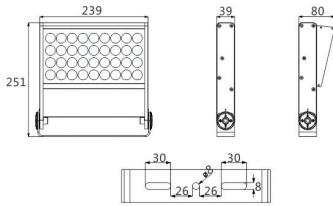

With Hood

Features:

- **Input Power:** 100-277VAC
- **Power Consumption:** Variety, please see ordering key
- **Lumens Output:** 120 Lm/W or 150 Lm/W.
- **IP Rating:** IP66 - wet locations.
- **Available Color Options:** 2700K, 3000K, 4000K, 5000K, or 6000K
- **Finish Options:** Black
- **Beam Angle:** 10 X 60°, 15°, 20 X 45°, 30°, 45°, 60°, CRI >90
- **L₇₀ Lifetime:** >50,000 hours.
- **Operating Temperature:** -4°F ~ 104°F
- **Housing:** Extruded aluminum, electrostatic powder coated
- **Cover:** step tempered glass. T= 0.16 inch
- **Electrical safety rate:** I/III
- **Warranty:** 7 Years
- Graduations for bracket adjustability
- High Color Rendering Index
- Excellent thermal management
- Dimmable versions available

Date: _____
Project: _____
Price: _____

Dimensions:

Power: 9W
Physical dimensions:
L95*W39*H179mm

Power: 18W/24W(RGB & RGBW)
Physical dimensions:
L167*W39*H179mm

Power: 24W/36W(RGB & RGBW)
Physical dimensions:
L167*W39*H251mm

Power: 36W/48W(RGB & RGBW)
Physical dimensions:
L239*W39*H251mm

Power: 48W/60W(RGB & RGBW)
Physical dimensions:
L164*W70*H262mm

Power: 72W/90W(RGB & RGBW)
Physical dimensions:
L234*W70*H262mm

i-LUMINOSITY
LED LIGHTING FIXTURES