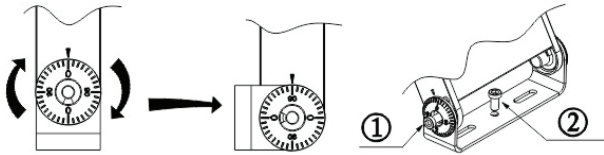

Date: _____
Project: _____
Price: _____

Dimensions:

Power: 9W
Physical dimensions:
L95*W39*H179mm

Power: 18W/24W(RGB & RGBW)
Physical dimensions:
L167*W39*H179mm

Power: 24W/36W(RGB & RGBW)
Physical dimensions:
L167*W39*H251mm

Power: 36W/48W(RGB & RGBW)
Physical dimensions:
L239*W39*H251mm

Power: 48W/60W(RGB & RGBW)
Physical dimensions:
L164*W70*H262mm

Power: 72W/90W(RGB & RGBW)
Physical dimensions:
L234*W70*H262mm

i-LUMINOSITY
LED LIGHTING FIXTURES

Date: _____
Project: _____
Price: _____

Photometrics:

Installation:

Ordering Key

SERIES NUMBER	WATTAGE	CCT	BEAM ANGLE	ADDITIONAL OPTIONS
ILPJWSBL (monocolor)	9W - 9W 18W - 18W 24W - 24W 36W - 36W 48W - 48W 72W - 72W	27K-2700K 3K-3000K 4K-4000K 5K-5000K 6K-6000K	10 - 10 x 60° 15 - 15° 20 - 20 x 45° 30 - 30° 45 - 45° 60 - 60°	A - AC 220V D - DC 24V RM - MLV Remote transformer
ILPJWSBL (RGB)	24W - 24W 36W - 36W 48W - 48W 60W - 60W 90W - 90W			R - RGB 3 in 1 W - RGBW 4 in 1 A - AC 220V** D - DC 24V