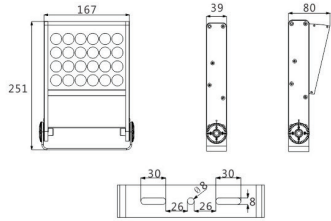

With Hood

Features:

- **Input Power:** 100-277VAC
- **Power Consumption:** Variety, please see ordering key
- **Lumens Output:** 120 Lm/W or 150 Lm/W.
- **IP Rating:** IP66 - wet locations.
- **Available Color Options:** 2700K, 3000K, 4000K, 5000K, or 6000K
- **Finish Options:** Black
- **Beam Angle:** 10 X 60°, 15°, 20 X 45°, 30°, 45°, 60°, CRI >90
- **L₇₀ Lifetime:** >50,000 hours.
- **Operating Temperature:** -4°F ~ 104°F
- **Housing:** Extruded aluminum, electrostatic powder coated
- **Cover:** step tempered glass. T= 0.16 inch
- **Electrical safety rate:** I/III
- **Warranty:** 7 Years
- Graduations for bracket adjustability
- High Color Rendering Index
- Excellent thermal management
- Dimmable versions available

Date: _____
Project: _____
Price: _____

Dimensions:

Power: 9W
Physical dimensions:
L95*W39*H179mm

Power: 18W/24W(RGB & RGBW)
Physical dimensions:
L167*W39*H179mm

Power: 24W/36W(RGB & RGBW)
Physical dimensions:
L167*W39*H251mm

Power: 36W/48W(RGB & RGBW)
Physical dimensions:
L239*W39*H251mm

Power: 48W/60W(RGB & RGBW)
Physical dimensions:
L164*W70*H262mm

Power: 72W/90W(RGB & RGBW)
Physical dimensions:
L234*W70*H262mm

i-LUMINOSITY
LED LIGHTING FIXTURES