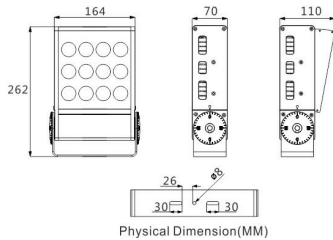

With Hood

Features:

- **Input Power:** 100-277VAC
- **Power Consumption:** Variety, please see ordering key
- **Lumens Output:** 120 Lm/W or 150 Lm/W.
- **IP Rating:** IP66 - wet locations.
- **Available Color Options:** 2700K, 3000K, 4000K, 5000K, or 6000K
- **Finish Options:** Black
- **Beam Angle:** 10 X 60°, 15°, 20 X 45°, 30°, 45°, 60°, CRI >90
- **L₇₀ Lifetime:** >50,000 hours.
- **Operating Temperature:** -4°F ~ 104°F
- **Housing:** Extruded aluminum, electrostatic powder coated
- **Cover:** step tempered glass. T= 0.16 inch
- **Electrical safety rate:** I/III
- **Warranty:** 7 Years
- Graduations for bracket adjustability
- High Color Rendering Index
- Excellent thermal management
- Dimmable versions available

Date: _____
Project: _____
Price: _____

Dimensions:

Power: 9W
Physical dimensions:
L95*W39*H179mm

Power: 18W/24W(RGB & RGBW)
Physical dimensions:
L167*W39*H179mm

Power: 24W/36W(RGB & RGBW)
Physical dimensions:
L167*W39*H251mm

Power: 36W/48W(RGB & RGBW)
Physical dimensions:
L239*W39*H251mm

Power: 48W/60W(RGB & RGBW)
Physical dimensions:
L164*W70*H262mm

Power: 72W/90W(RGB & RGBW)
Physical dimensions:
L234*W70*H262mm

i-LUMINOSITY
LED LIGHTING FIXTURES

Date: _____
Project: _____
Price: _____

Photometrics:

Installation:

Ordering Key

SERIES NUMBER	WATTAGE	CCT	BEAM ANGLE	ADDITIONAL OPTIONS
ILPJWSBL (monocolor)	9W - 9W 18W - 18W 24W - 24W 36W - 36W 48W - 48W 72W - 72W	27K-2700K 3K-3000K 4K-4000K 5K-5000K 6K-6000K	10 - 10 x 60° 15 - 15° 20 - 20 x 45° 30 - 30° 45 - 45° 60 - 60°	A - AC 220V D - DC 24V RM - MLV Remote transformer
ILPJWSBL (RGB)	24W - 24W 36W - 36W 48W - 48W 60W - 60W 90W - 90W			R - RGB 3 in 1 W - RGBW 4 in 1 A - AC 220V** D - DC 24V