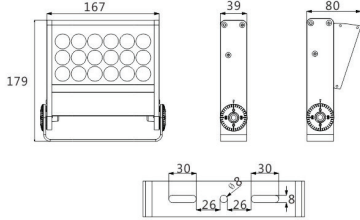

With Hood

Features:

- **Input Power:** 100-277VAC
- **Power Consumption:** Variety, please see ordering key
- **Lumens Output:** 120 Lm/W or 150 Lm/W.
- **IP Rating:** IP66 - wet locations.
- **Available Color Options:** 2700K, 3000K, 4000K, 5000K, or 6000K
- **Finish Options:** Black
- **Beam Angle:** 10 X 60°, 15°, 20 X 45°, 30°, 45°, 60°, CRI >90
- **L₇₀ Lifetime:** >50,000 hours.
- **Operating Temperature:** -4°F ~ 104°F
- **Housing:** Extruded aluminum, electrostatic powder coated
- **Cover:** step tempered glass. T= 0.16 inch
- **Electrical safety rate:** I/III
- **Warranty:** 7 Years
- Graduations for bracket adjustability
- High Color Rendering Index
- Excellent thermal management
- Dimmable versions available

Date: _____
Project: _____
Price: _____

Dimensions:

Power: 9W
Physical dimensions:
L95*W39*H179mm

Power: 18W/24W(RGB & RGBW)
Physical dimensions:
L167*W39*H179mm

Power: 24W/36W(RGB & RGBW)
Physical dimensions:
L167*W39*H251mm

Power: 36W/48W(RGB & RGBW)
Physical dimensions:
L239*W39*H251mm

Power: 48W/60W(RGB & RGBW)
Physical dimensions:
L164*W70*H262mm

Power: 72W/90W(RGB & RGBW)
Physical dimensions:
L234*W70*H262mm

i-LUMINOSITY
LED LIGHTING FIXTURES