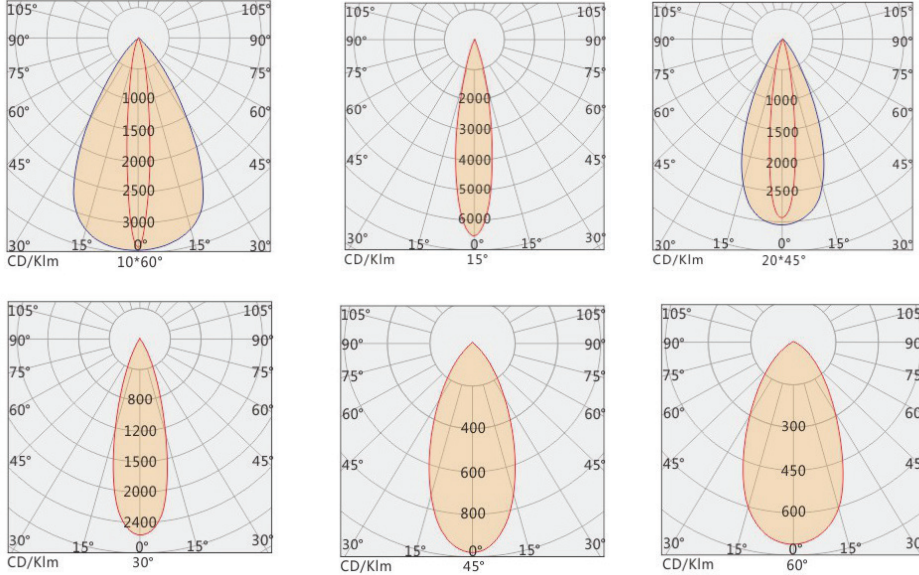

Date: _____
Project: _____
Price: _____

Dimensions:

Power: 9W
Physical dimensions:
L95*W39*H179mm

Power: 18W/24W(RGB & RGBW)
Physical dimensions:
L167*W39*H179mm

Power: 24W/36W(RGB & RGBW)
Physical dimensions:
L167*W39*H251mm

Power: 36W/48W(RGB & RGBW)
Physical dimensions:
L239*W39*H251mm

Power: 48W/60W(RGB & RGBW)
Physical dimensions:
L164*W70*H262mm

Power: 72W/90W(RGB & RGBW)
Physical dimensions:
L234*W70*H262mm

i-LUMINOSITY
LED LIGHTING FIXTURES

Date: _____
Project: _____
Price: _____

Photometrics:

Installation:

Ordering Key

SERIES NUMBER	WATTAGE	CCT	BEAM ANGLE	ADDITIONAL OPTIONS
ILPJWSBL (monocolor)	9W - 9W 18W - 18W 24W - 24W 36W - 36W 48W - 48W 72W - 72W	27K-2700K 3K-3000K 4K-4000K 5K-5000K 6K-6000K	10 - 10 x 60° 15 - 15° 20 - 20 x 45° 30 - 30° 45 - 45° 60 - 60°	A - AC 220V D - DC 24V RM - MLV Remote transformer
ILPJWSBL (RGB)	24W - 24W 36W - 36W 48W - 48W 60W - 60W 90W - 90W			R - RGB 3 in 1 W - RGBW 4 in 1 A - AC 220V** D - DC 24V