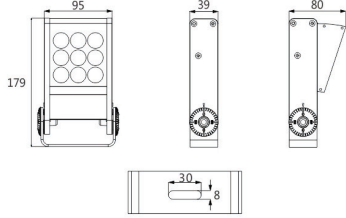

With Hood

Features:

- **Input Power:** 100-277VAC
- **Power Consumption:** Variety, please see ordering key
- **Lumens Output:** 120 Lm/W or 150 Lm/W.
- **IP Rating:** IP66 - wet locations.
- **Available Color Options:** 2700K, 3000K, 4000K, 5000K, or 6000K
- **Finish Options:** Black
- **Beam Angle:** 10 X 60°, 15°, 20 X 45°, 30°, 45°, 60°, CRI >90
- **L₇₀ Lifetime:** >50,000 hours.
- **Operating Temperature:** -4°F ~ 104°F
- **Housing:** Extruded aluminum, electrostatic powder coated
- **Cover:** step tempered glass. T= 0.16 inch
- **Electrical safety rate:** I/III
- **Warranty:** 7 Years
- Graduations for bracket adjustability
- High Color Rendering Index
- Excellent thermal management
- Dimmable versions available

Date: _____
Project: _____
Price: _____

Dimensions:

Power: 9W
Physical dimensions:
L95*W39*H179mm

Power: 18W/24W(RGB & RGBW)
Physical dimensions:
L167*W39*H179mm

Power: 24W/36W(RGB & RGBW)
Physical dimensions:
L167*W39*H251mm

Power: 36W/48W(RGB & RGBW)
Physical dimensions:
L239*W39*H251mm

Power: 48W/60W(RGB & RGBW)
Physical dimensions:
L164*W70*H262mm

Power: 72W/90W(RGB & RGBW)
Physical dimensions:
L234*W70*H262mm

i-LUMINOSITY
LED LIGHTING FIXTURES