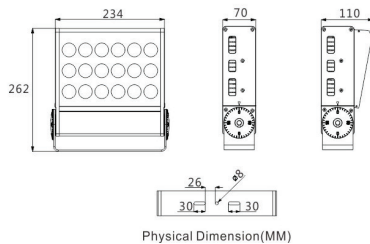

With Hood

Features:

- **Input Power:** 100-277VAC
- **Power Consumption:** Variety, please see ordering key
- **Lumens Output:** 120 Lm/W or 150 Lm/W.
- **IP Rating:** IP66 - wet locations.
- **Available Color Options:** 2700K, 3000K, 4000K, 5000K, or 6000K
- **Finish Options:** Black
- **Beam Angle:** 10 X 60°, 15°, 20 X 45°, 30°, 45°, 60°, CRI >90
- **L₇₀ Lifetime:** >50,000 hours.
- **Operating Temperature:** -4°F ~ 104°F
- **Housing:** Extruded aluminum, electrostatic powder coated
- **Cover:** step tempered glass. T= 0.16 inch
- **Electrical safety rate:** I/III
- **Warranty:** 7 Years
- Graduations for bracket adjustability
- High Color Rendering Index
- Excellent thermal management
- Dimmable versions available

Date: _____
Project: _____
Price: _____

Dimensions:

Power: 9W
Physical dimensions:
L95*W39*H179mm

Power: 18W/24W(RGB & RGBW)
Physical dimensions:
L167*W39*H179mm

Power: 24W/36W(RGB & RGBW)
Physical dimensions:
L167*W39*H251mm

Power: 36W/48W(RGB & RGBW)
Physical dimensions:
L239*W39*H251mm

Power: 48W/60W(RGB & RGBW)
Physical dimensions:
L164*W70*H262mm

Power: 72W/90W(RGB & RGBW)
Physical dimensions:
L234*W70*H262mm

i-LUMINOSITY
LED LIGHTING FIXTURES

Date: _____
Project: _____
Price: _____

Photometrics:

Installation:

Ordering Key

SERIES NUMBER	WATTAGE	CCT	BEAM ANGLE	ADDITIONAL OPTIONS
ILPJWSBL (monocolor)	9W - 9W 18W - 18W 24W - 24W 36W - 36W 48W - 48W 72W - 72W	27K-2700K 3K-3000K 4K-4000K 5K-5000K 6K-6000K	10 - 10 x 60° 15 - 15° 20 - 20 x 45° 30 - 30° 45 - 45° 60 - 60°	A - AC 220V D - DC 24V RM - MLV Remote transformer
ILPJWSBL (RGB)	24W - 24W 36W - 36W 48W - 48W 60W - 60W 90W - 90W			R - RGB 3 in 1 W - RGBW 4 in 1 A - AC 220V** D - DC 24V