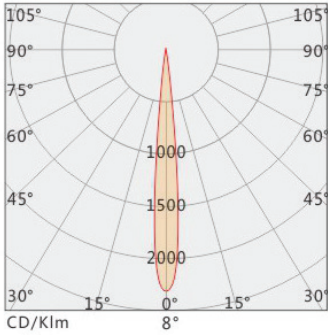

Mounted On Tree/ Ground

i-LUMINOSITY
LED LIGHTING FIXTURES

Date: _____
Project: _____
Price: _____

Dimensions:

Power: 9W/18W(RGB)/24W(RGBW)
Physical dimensions:
Φ110*H125mm

Power: 18W/36W(RGB)/48W(RGBW)
Physical dimensions:
Φ110*H155mm

Power: 36W/54W(RGB)/72W(RGBW)
Physical dimensions:
Φ180*H190mm

Power: 54W/72(RGB)/96W(RGBW)
Physical dimensions:
Φ210*H220mm

Date: _____
 Project: _____
 Price: _____

Photometrics:

Installation:

Ordering Key

SERIES NUMBER	WATTAGE	CCT	BEAM ANGLE	ADDITIONAL OPTIONS
ILPJURBL (monocolor)	9W - 9W	27K-2700K	6-6°	A - AC 220V D - DC 24V M - MLV Remote transformer R - RGB 3 in 1 W - RGBW 4 in 1 TR - Tree Mount GR - Ground Mount
	18W - 18W	3K-3000K	8-8°	
	36W - 36W	4K-4000K	10 - 10°	
	54W - 54W	5K-5000K	15 - 15°	
	54W - 54W	6K-6000K	30 - 30°	
ILPJURBL (RGB)	18W - 18W		45 - 45°	
	36W - 36W		60 - 60°	
	54W - 54W			
	72W - 72W			
ILPJURBL (RGBW)	24W - 24W			
	48W - 48W			
	72W - 72W			
	96W - 96 W			