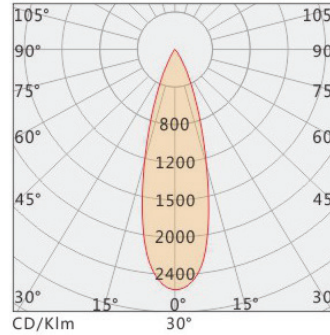

Mounted On Tree/ Ground

i-LUMINOSITY
LED LIGHTING FIXTURES

Date: _____
Project: _____
Price: _____

Dimensions:

Power: 9W/18W(RGB)/24W(RGBW)
Physical dimensions:
Φ110*H125mm

Power: 18W/36W(RGB)/48W(RGBW)
Physical dimensions:
Φ110*H155mm

Power: 36W/54W(RGB)/72W(RGBW)
Physical dimensions:
Φ180*H190mm

Power: 54W/72(RGB)/96W(RGBW)
Physical dimensions:
Φ210*H220mm

Date: _____
 Project: _____
 Price: _____

Photometrics:

Installation:

Ordering Key

SERIES NUMBER	WATTAGE	CCT	BEAM ANGLE	ADDITIONAL OPTIONS
ILPJURBL (monocolor)	9W - 9W	27K-2700K	6-6°	A - AC 220V D - DC 24V M - MLV Remote transformer R - RGB 3 in 1 W - RGBW 4 in 1 TR - Tree Mount GR - Ground Mount
	18W - 18W	3K-3000K	8-8°	
	36W - 36W	4K-4000K	10 - 10°	
	54W - 54W	5K-5000K	15 - 15°	
	54W - 54W	6K-6000K	30 - 30°	
ILPJURBL (RGB)	18W - 18W		45 - 45°	
	36W - 36W		60 - 60°	
	54W - 54W			
	72W - 72W			
ILPJURBL (RGBW)	24W - 24W			
	48W - 48W			
	72W - 72W			
	96W - 96 W			