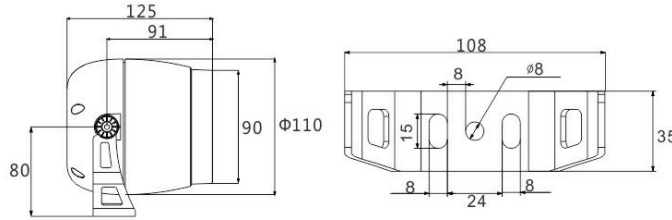

Mounted On Tree/ Ground

i-LUMINOSITY
LED LIGHTING FIXTURES

Date: _____
Project: _____
Price: _____

Dimensions:

Power: 9W/18W(RGB)/24W(RGBW)
Physical dimensions:
Φ110*H125mm

Power: 18W/36W(RGB)/48W(RGBW)
Physical dimensions:
Φ110*H155mm

Power: 36W/54W(RGB)/72W(RGBW)
Physical dimensions:
Φ180*H190mm

Power: 54W/72(RGB)/96W(RGBW)
Physical dimensions:
Φ210*H220mm

Date: _____
 Project: _____
 Price: _____

Photometrics:

Installation:

Ordering Key