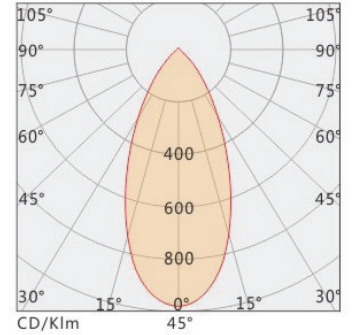

Mounted On Tree/ Ground

i-LUMINOSITY
LED LIGHTING FIXTURES

Date: _____
Project: _____
Price: _____

Dimensions:

Power: 9W/18W(RGB)/24W(RGBW)
Physical dimensions:
Φ110*H125mm

Power: 18W/36W(RGB)/48W(RGBW)
Physical dimensions:
Φ110*H155mm

Power: 36W/54W(RGB)/72W(RGBW)
Physical dimensions:
Φ180*H190mm

Power: 54W/72(RGB)/96W(RGBW)
Physical dimensions:
Φ210*H220mm

Date: _____
 Project: _____
 Price: _____

Photometrics:

Installation:

Ordering Key

SERIES NUMBER	WATTAGE	CCT	BEAM ANGLE	ADDITIONAL OPTIONS
ILPJURBL (monocolor)	9W - 9W	27K-2700K	6-6°	A - AC 220V D - DC 24V M - MLV Remote transformer R - RGB 3 in 1 W - RGBW 4 in 1 TR - Tree Mount GR - Ground Mount
	18W - 18W	3K-3000K	8-8°	
	36W - 36W	4K-4000K	10 - 10°	
	54W - 54W	5K-5000K	15 - 15°	
	54W - 54W	6K-6000K	30 - 30°	
ILPJURBL (RGB)	18W - 18W		45 - 45°	
	36W - 36W		60 - 60°	
	54W - 54W			
	72W - 72W			
ILPJURBL (RGBW)	24W - 24W			
	48W - 48W			
	72W - 72W			
	96W - 96 W			