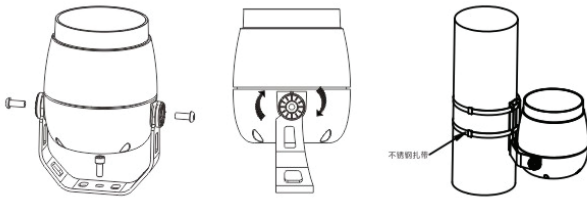

Date:	_____
Project:	_____
Price:	_____

LED Upstream Round Projector Light

Description:

I-Luminosity's Upstream Round Projector Light is ideal for waterproof outdoor architecture LED projector lights. It can work in monocolour, RGB 3 in 1, or RGBW 4 in 1, and is easy to install and work in tough environments, such as installing on a tree.

Mounted On Tree/ Ground

i-LUMINOSITY
LED LIGHTING FIXTURES

Date: _____
Project: _____
Price: _____

Dimensions:

Power: 9W/18W(RGB)/24W(RGBW)
Physical dimensions:
Φ110*H125mm

Power: 18W/36W(RGB)/48W(RGBW)
Physical dimensions:
Φ110*H155mm

Power: 36W/54W(RGB)/72W(RGBW)
Physical dimensions:
Φ180*H190mm

Power: 54W/72(RGB)/96W(RGBW)
Physical dimensions:
Φ210*H220mm

Date: _____
 Project: _____
 Price: _____

Photometrics:

Installation:

Ordering Key

SERIES NUMBER	WATTAGE	CCT	BEAM ANGLE	ADDITIONAL OPTIONS
ILPJURBL (monocolor)	9W - 9W	27K-2700K	6-6°	A - AC 220V D - DC 24V M - MLV Remote transformer R - RGB 3 in 1 W - RGBW 4 in 1 TR - Tree Mount GR - Ground Mount
	18W - 18W	3K-3000K	8-8°	
	36W - 36W	4K-4000K	10 - 10°	
	54W - 54W	5K-5000K	15 - 15°	
	54W - 54W	6K-6000K	30 - 30°	
ILPJURBL (RGB)	18W - 18W		45 - 45°	
	36W - 36W		60 - 60°	
	54W - 54W			
	72W - 72W			
ILPJURBL (RGBW)	24W - 24W			
	48W - 48W			
	72W - 72W			
	96W - 96 W			