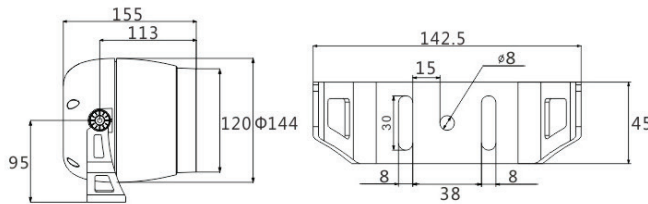

Mounted On Tree/ Ground

i-LUMINOSITY
LED LIGHTING FIXTURES

Date: _____
Project: _____
Price: _____

Dimensions:

Power: 9W/18W(RGB)/24W(RGBW)
Physical dimensions:
Φ110*H125mm

Power: 18W/36W(RGB)/48W(RGBW)
Physical dimensions:
Φ110*H155mm

Power: 36W/54W(RGB)/72W(RGBW)
Physical dimensions:
Φ180*H190mm

Power: 54W/72(RGB)/96W(RGBW)
Physical dimensions:
Φ210*H220mm

Date: _____
 Project: _____
 Price: _____

Photometrics:

Installation:

Ordering Key