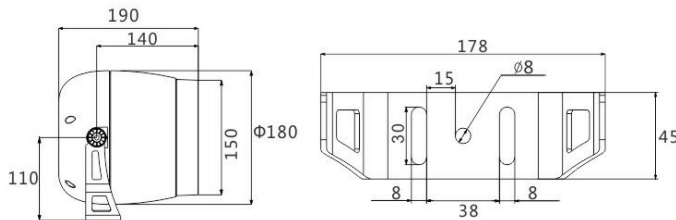

Mounted On Tree/ Ground

i-LUMINOSITY
LED LIGHTING FIXTURES

Date: _____
Project: _____
Price: _____

Dimensions:

Power: 9W/18W(RGB)/24W(RGBW)
Physical dimensions:
Φ110*H125mm

Power: 18W/36W(RGB)/48W(RGBW)
Physical dimensions:
Φ110*H155mm

Power: 36W/54W(RGB)/72W(RGBW)
Physical dimensions:
Φ180*H190mm

Power: 54W/72(RGB)/96W(RGBW)
Physical dimensions:
Φ210*H220mm

Date: _____
 Project: _____
 Price: _____

Photometrics:

Installation:

Ordering Key