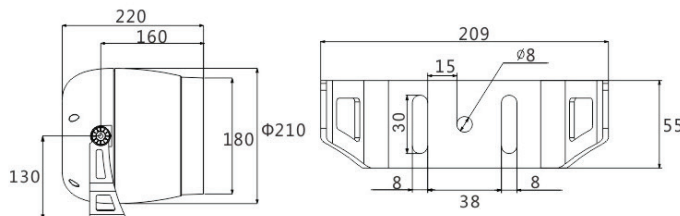

Mounted On Tree/ Ground

i-LUMINOSITY
LED LIGHTING FIXTURES

Date: _____
Project: _____
Price: _____

Dimensions:

Power: 9W/18W(RGB)/24W(RGBW)
Physical dimensions:
Φ110*H125mm

Power: 18W/36W(RGB)/48W(RGBW)
Physical dimensions:
Φ110*H155mm

Power: 36W/54W(RGB)/72W(RGBW)
Physical dimensions:
Φ180*H190mm

Power: 54W/72(RGB)/96W(RGBW)
Physical dimensions:
Φ210*H220mm

Date: _____
 Project: _____
 Price: _____

Photometrics:

Installation:

Ordering Key