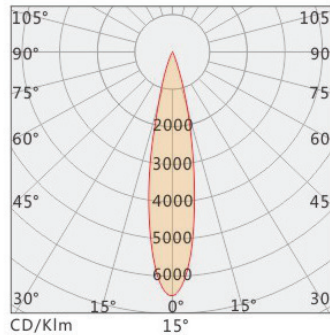

Mounted On Tree/ Ground

i-LUMINOSITY
LED LIGHTING FIXTURES

Date: _____
Project: _____
Price: _____

Dimensions:

Power: 9W/18W(RGB)/24W(RGBW)
Physical dimensions:
Φ110*H125mm

Power: 18W/36W(RGB)/48W(RGBW)
Physical dimensions:
Φ110*H155mm

Power: 36W/54W(RGB)/72W(RGBW)
Physical dimensions:
Φ180*H190mm

Power: 54W/72(RGB)/96W(RGBW)
Physical dimensions:
Φ210*H220mm

Date: _____
 Project: _____
 Price: _____

Photometrics:

Installation:

Ordering Key

SERIES NUMBER	WATTAGE	CCT	BEAM ANGLE	ADDITIONAL OPTIONS
ILPJURBL (monocolor)	9W - 9W	27K-2700K	6-6°	A - AC 220V D - DC 24V M - MLV Remote transformer R - RGB 3 in 1 W - RGBW 4 in 1 TR - Tree Mount GR - Ground Mount
	18W - 18W	3K-3000K	8-8°	
	36W - 36W	4K-4000K	10 - 10°	
	54W - 54W	5K-5000K	15 - 15°	
	54W - 54W	6K-6000K	30 - 30°	
ILPJURBL (RGB)	18W - 18W		45 - 45°	
	36W - 36W		60 - 60°	
	54W - 54W			
	72W - 72W			
ILPJURBL (RGBW)	24W - 24W			
	48W - 48W			
	72W - 72W			
	96W - 96 W			