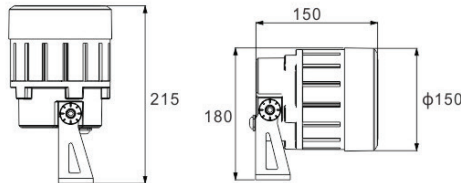

Features:

- **Input Power:** 100-277VAC
- **Power Consumption:** Variety, please see ordering key
- **Lumens Output:** 120 Lm/W or 150 Lm/W.
- **IP Rating:** IP66 - wet locations.
- **Available Color Options:** 2700K, 3000K, 4000K, 5000K, or 6000K
- **Finish Options:** Black
- **Beam Angle:** Variety
- **L₇₀ Lifetime:** >50,000 hours.
- **Operating Temperature:** -4°F ~ 104°F
- **Housing:** Extruded aluminum, electrostatic powder coated
- **Cover:** step tempered glass. T= 0.16 inch
- **Electrical safety rate:** I/III
- **Warranty:** 7 Years
- Graduations for bracket adjustability
- High Color Rendering Index
- Excellent thermal management
- Dimmable versions available
- Optional housing colour

i-LUMINOSITY
LED LIGHTING FIXTURES

Dimensions:

Date: _____
Project: _____
Price: _____

Power: 10W/20W/18W(RGB)/24W(RGBW)
Physical dimensions:
Φ120*H205mm

Power: 30W/36W(RGB)/48W(RGBW)
Physical dimensions:
Φ150*H215mm

Power: 50W/54W(RGB)/72W(RGBW)
Physical dimensions:
Φ190*H260mm

Power: 75W/100W/108(RGB)/144W(RGBW)
Physical dimensions:
Φ230*H325mm

i-LUMINOSITY
LED LIGHTING FIXTURES

Date: _____
Project: _____
Price: _____

Photometrics:

Installation:

Ordering Key

ILPJSRBL

SERIES NUMBER	WATTAGE	CCT	BEAM ANGLE	ADDITIONAL OPTIONS
ILPJSRBL (monocolor)	10W - 10W	27K-2700K 3K-3000K 4K-4000K 5K-5000K 6K-6000K	15 - 15°	A - AC 220V D - DC 24V M - MLV Remote transformer
	20W - 20W 30W - 30W 50W - 50W 75W - 75W 100W - 100W		23 - 23° 45 - 45° 60 - 60°	
ILPJSRBL (RGB)	18W - 18W 36W - 36W 54W - 54W 72W - 72W		6-6° 8-8° 10 - 10° 15 - 15° 30 - 30° 45 - 45° 60 - 60°	R - RGB 3 in 1 A - AC 220V* D - DC 24V M - MLV Remote transformer
	ILPJSRBL (RGBW)		24W - 24W 48W - 48W 72W - 72W 144W - 144 W	