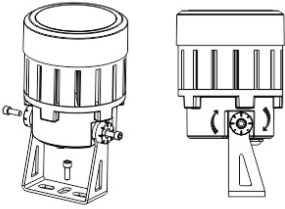

i-LUMINOSITY
LED LIGHTING FIXTURES

Dimensions:

Date: _____
Project: _____
Price: _____

Power: 10W/20W/18W(RGB)/24W(RGBW)
Physical dimensions:
Φ120*H205mm

Power: 30W/36W(RGB)/48W(RGBW)
Physical dimensions:
Φ150*H215mm

Power: 50W/54W(RGB)/72W(RGBW)
Physical dimensions:
Φ190*H260mm

Power: 75W/100W/108(RGB)/144W(RGBW)
Physical dimensions:
Φ230*H325mm

i-LUMINOSITY
LED LIGHTING FIXTURES

Date: _____
Project: _____
Price: _____

Photometrics:

Installation:

Ordering Key

ILPJSRBL

SERIES NUMBER	WATTAGE	CCT	BEAM ANGLE	ADDITIONAL OPTIONS
ILPJSRBL (monocolor)	10W - 10W	27K-2700K 3K-3000K 4K-4000K 5K-5000K 6K-6000K	15 - 15°	A - AC 220V D - DC 24V M - MLV Remote transformer
	20W - 20W 30W - 30W 50W - 50W 75W - 75W 100W - 100W		23 - 23° 45 - 45° 60 - 60°	
ILPJSRBL (RGB)	18W - 18W 36W - 36W 54W - 54W 72W - 72W		6-6° 8-8° 10 - 10° 15 - 15° 30 - 30° 45 - 45° 60 - 60°	R - RGB 3 in 1 A - AC 220V* D - DC 24V M - MLV Remote transformer
	ILPJSRBL (RGBW)		24W - 24W 48W - 48W 72W - 72W 144W - 144 W	