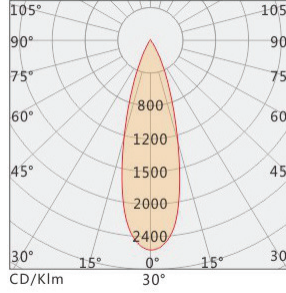

i-LUMINOSITY
LED LIGHTING FIXTURES

Dimensions:

Date: _____
Project: _____
Price: _____

Power: 10W/20W/18W(RGB)/24W(RGBW)
Physical dimensions:
Φ120*H205mm

Power: 30W/36W(RGB)/48W(RGBW)
Physical dimensions:
Φ150*H215mm

Power: 50W/54W(RGB)/72W(RGBW)
Physical dimensions:
Φ190*H260mm

Power: 75W/100W/108(RGB)/144W(RGBW)
Physical dimensions:
Φ230*H325mm

i-LUMINOSITY
LED LIGHTING FIXTURES

Date: _____
Project: _____
Price: _____

Photometrics:

Installation:

Ordering Key

ILPJSRBL

SERIES NUMBER	WATTAGE	CCT	BEAM ANGLE	ADDITIONAL OPTIONS
ILPJSRBL (monocolor)	10W - 10W	27K-2700K 3K-3000K 4K-4000K 5K-5000K 6K-6000K	15 - 15°	A - AC 220V D - DC 24V M - MLV Remote transformer
	20W - 20W 30W - 30W 50W - 50W 75W - 75W 100W - 100W		23 - 23° 45 - 45° 60 - 60°	
ILPJSRBL (RGB)	18W - 18W 36W - 36W 54W - 54W 72W - 72W		6-6° 8-8° 10 - 10° 15 - 15° 30 - 30° 45 - 45° 60 - 60°	R - RGB 3 in 1 A - AC 220V* D - DC 24V M - MLV Remote transformer
	ILPJSRBL (RGBW)		24W - 24W 48W - 48W 72W - 72W 144W - 144 W	