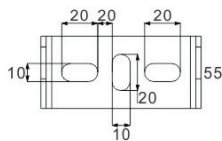

i-LUMINOSITY
LED LIGHTING FIXTURES

Dimensions:

Date: _____
Project: _____
Price: _____

Power: 10W/20W/18W(RGB)/24W(RGBW)
Physical dimensions:
Φ120*H205mm

Power: 30W/36W(RGB)/48W(RGBW)
Physical dimensions:
Φ150*H215mm

Power: 50W/54W(RGB)/72W(RGBW)
Physical dimensions:
Φ190*H260mm

Power: 75W/100W/108(RGB)/144W(RGBW)
Physical dimensions:
Φ230*H325mm

i-LUMINOSITY
LED LIGHTING FIXTURES

Date: _____
Project: _____
Price: _____

Photometrics:

Installation:

Ordering Key

ILPJSRBL

SERIES NUMBER	WATTAGE	CCT	BEAM ANGLE	ADDITIONAL OPTIONS
ILPJSRBL (monocolor)	10W - 10W	27K-2700K 3K-3000K 4K-4000K 5K-5000K 6K-6000K	15 - 15°	A - AC 220V D - DC 24V M - MLV Remote transformer
	20W - 20W 30W - 30W 50W - 50W 75W - 75W 100W - 100W		23 - 23° 45 - 45° 60 - 60°	
ILPJSRBL (RGB)	18W - 18W 36W - 36W 54W - 54W 72W - 72W		6-6° 8-8° 10 - 10° 15 - 15° 30 - 30° 45 - 45° 60 - 60°	R - RGB 3 in 1 A - AC 220V* D - DC 24V M - MLV Remote transformer
	ILPJSRBL (RGBW)		24W - 24W 48W - 48W 72W - 72W 144W - 144 W	