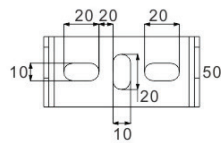

i-LUMINOSITY
LED LIGHTING FIXTURES

Dimensions:

Date: _____
Project: _____
Price: _____

Power: 10W/20W/18W(RGB)/24W(RGBW)
Physical dimensions:
Φ120*H205mm

Power: 30W/36W(RGB)/48W(RGBW)
Physical dimensions:
Φ150*H215mm

Power: 50W/54W(RGB)/72W(RGBW)
Physical dimensions:
Φ190*H260mm

Power: 75W/100W/108(RGB)/144W(RGBW)
Physical dimensions:
Φ230*H325mm

i-LUMINOSITY
LED LIGHTING FIXTURES

Date: _____
Project: _____
Price: _____

Photometrics:

Installation:

Ordering Key

ILPJSRBL

SERIES NUMBER	WATTAGE	CCT	BEAM ANGLE	ADDITIONAL OPTIONS
ILPJSRBL (monocolor)	10W - 10W	27K-2700K 3K-3000K 4K-4000K 5K-5000K 6K-6000K	15 - 15°	A - AC 220V D - DC 24V M - MLV Remote transformer
	20W - 20W 30W - 30W 50W - 50W 75W - 75W 100W - 100W		23 - 23° 45 - 45° 60 - 60°	
ILPJSRBL (RGB)	18W - 18W 36W - 36W 54W - 54W 72W - 72W		6-6° 8-8° 10 - 10° 15 - 15° 30 - 30° 45 - 45° 60 - 60°	R - RGB 3 in 1 A - AC 220V* D - DC 24V M - MLV Remote transformer
	ILPJSRBL (RGBW)		24W - 24W 48W - 48W 72W - 72W 144W - 144 W	