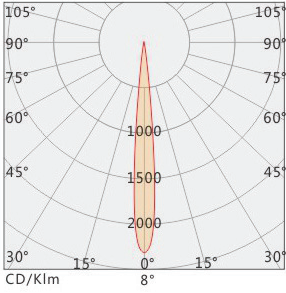

i-LUMINOSITY
LED LIGHTING FIXTURES

Dimensions:

Date: _____
Project: _____
Price: _____

Power: 10W/20W/18W(RGB)/24W(RGBW)
Physical dimensions:
Φ120*H205mm

Power: 30W/36W(RGB)/48W(RGBW)
Physical dimensions:
Φ150*H215mm

Power: 50W/54W(RGB)/72W(RGBW)
Physical dimensions:
Φ190*H260mm

Power: 75W/100W/108(RGB)/144W(RGBW)
Physical dimensions:
Φ230*H325mm

i-LUMINOSITY
LED LIGHTING FIXTURES

Date: _____
Project: _____
Price: _____

Photometrics:

Installation:

Ordering Key

ILPJSRBL

SERIES NUMBER	WATTAGE	CCT	BEAM ANGLE	ADDITIONAL OPTIONS
ILPJSRBL (monocolor)	10W - 10W	27K-2700K 3K-3000K 4K-4000K 5K-5000K 6K-6000K	15 - 15°	A - AC 220V D - DC 24V M - MLV Remote transformer
	20W - 20W 30W - 30W 50W - 50W 75W - 75W 100W - 100W		23 - 23° 45 - 45° 60 - 60°	
ILPJSRBL (RGB)	18W - 18W 36W - 36W 54W - 54W 72W - 72W		6-6° 8-8° 10 - 10° 15 - 15° 30 - 30° 45 - 45° 60 - 60°	R - RGB 3 in 1 A - AC 220V* D - DC 24V M - MLV Remote transformer
	ILPJSRBL (RGBW)		24W - 24W 48W - 48W 72W - 72W 144W - 144 W	