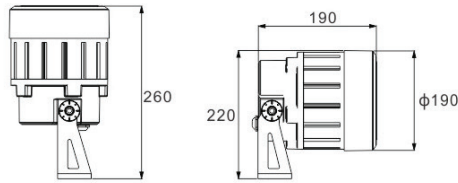

i-LUMINOSITY
LED LIGHTING FIXTURES

Dimensions:

Date: _____
Project: _____
Price: _____

Power: 10W/20W/18W(RGB)/24W(RGBW)
Physical dimensions:
Φ120*H205mm

Power: 30W/36W(RGB)/48W(RGBW)
Physical dimensions:
Φ150*H215mm

Power: 50W/54W(RGB)/72W(RGBW)
Physical dimensions:
Φ190*H260mm

Power: 75W/100W/108(RGB)/144W(RGBW)
Physical dimensions:
Φ230*H325mm

i-LUMINOSITY
LED LIGHTING FIXTURES

Date: _____
Project: _____
Price: _____

Photometrics:

Installation:

Ordering Key

ILPJSRBL

SERIES NUMBER	WATTAGE	CCT	BEAM ANGLE	ADDITIONAL OPTIONS
ILPJSRBL (monocolor)	10W - 10W	27K-2700K 3K-3000K 4K-4000K 5K-5000K 6K-6000K	15 - 15°	A - AC 220V D - DC 24V M - MLV Remote transformer
	20W - 20W 30W - 30W 50W - 50W 75W - 75W 100W - 100W		23 - 23° 45 - 45° 60 - 60°	
ILPJSRBL (RGB)	18W - 18W 36W - 36W 54W - 54W 72W - 72W		6-6° 8-8° 10 - 10° 15 - 15° 30 - 30° 45 - 45° 60 - 60°	R - RGB 3 in 1 A - AC 220V* D - DC 24V M - MLV Remote transformer
	ILPJSRBL (RGBW)		24W - 24W 48W - 48W 72W - 72W 144W - 144 W	