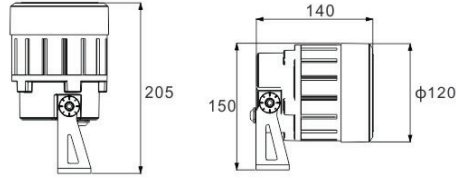

Features:

- **Input Power:** 100-277VAC
- **Power Consumption:** Variety, please see ordering key
- **Lumens Output:** 120 Lm/W or 150 Lm/W.
- **IP Rating:** IP66 - wet locations.
- **Available Color Options:** 2700K, 3000K, 4000K, 5000K, or 6000K
- **Finish Options:** Black
- **Beam Angle:** Variety
- **L₇₀ Lifetime:** >50,000 hours.
- **Operating Temperature:** -4°F ~ 104°F
- **Housing:** Extruded aluminum, electrostatic powder coated
- **Cover:** step tempered glass. T= 0.16 inch
- **Electrical safety rate:** I/III
- **Warranty:** 7 Years
- Graduations for bracket adjustability
- High Color Rendering Index
- Excellent thermal management
- Dimmable versions available
- Optional housing colour

i-LUMINOSITY
LED LIGHTING FIXTURES

Dimensions:

Date: _____
Project: _____
Price: _____

Power: 10W/20W/18W(RGB)/24W(RGBW)
Physical dimensions:
Φ120*H205mm

Power: 30W/36W(RGB)/48W(RGBW)
Physical dimensions:
Φ150*H215mm

Power: 50W/54W(RGB)/72W(RGBW)
Physical dimensions:
Φ190*H260mm

Power: 75W/100W/108(RGB)/144W(RGBW)
Physical dimensions:
Φ230*H325mm

i-LUMINOSITY
LED LIGHTING FIXTURES

Date: _____
Project: _____
Price: _____

Photometrics:

Installation:

Ordering Key

ILPJSRBL

SERIES NUMBER	WATTAGE	CCT	BEAM ANGLE	ADDITIONAL OPTIONS
ILPJSRBL (monocolor)	10W - 10W	27K-2700K 3K-3000K 4K-4000K 5K-5000K 6K-6000K	15 - 15°	A - AC 220V D - DC 24V M - MLV Remote transformer
	20W - 20W 30W - 30W 50W - 50W 75W - 75W 100W - 100W		23 - 23° 45 - 45° 60 - 60°	
ILPJSRBL (RGB)	18W - 18W 36W - 36W 54W - 54W 72W - 72W		6-6° 8-8° 10 - 10° 15 - 15° 30 - 30° 45 - 45° 60 - 60°	R - RGB 3 in 1 A - AC 220V* D - DC 24V M - MLV Remote transformer
	ILPJSRBL (RGBW)		24W - 24W 48W - 48W 72W - 72W 144W - 144 W	