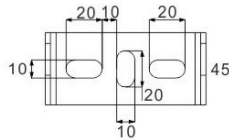

i-LUMINOSITY
LED LIGHTING FIXTURES

Dimensions:

Date: _____
Project: _____
Price: _____

Power: 10W/20W/18W(RGB)/24W(RGBW)
Physical dimensions:
Φ120*H205mm

Power: 30W/36W(RGB)/48W(RGBW)
Physical dimensions:
Φ150*H215mm

Power: 50W/54W(RGB)/72W(RGBW)
Physical dimensions:
Φ190*H260mm

Power: 75W/100W/108(RGB)/144W(RGBW)
Physical dimensions:
Φ230*H325mm

i-LUMINOSITY
LED LIGHTING FIXTURES

Date: _____
Project: _____
Price: _____

Photometrics:

Installation:

Ordering Key

ILPJSRBL

SERIES NUMBER	WATTAGE	CCT	BEAM ANGLE	ADDITIONAL OPTIONS
ILPJSRBL (monocolor)	10W - 10W	27K-2700K 3K-3000K 4K-4000K 5K-5000K 6K-6000K	15 - 15°	A - AC 220V D - DC 24V M - MLV Remote transformer
	20W - 20W 30W - 30W 50W - 50W 75W - 75W 100W - 100W		23 - 23° 45 - 45° 60 - 60°	
ILPJSRBL (RGB)	18W - 18W 36W - 36W 54W - 54W 72W - 72W		6-6° 8-8° 10 - 10° 15 - 15° 30 - 30° 45 - 45° 60 - 60°	R - RGB 3 in 1 A - AC 220V* D - DC 24V M - MLV Remote transformer
	ILPJSRBL (RGBW)		24W - 24W 48W - 48W 72W - 72W 144W - 144 W	