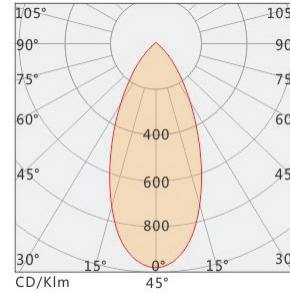

i-LUMINOSITY
LED LIGHTING FIXTURES

Dimensions:

Date: _____
Project: _____
Price: _____

Power: 10W/20W/18W(RGB)/24W(RGBW)
Physical dimensions:
Φ120*H205mm

Power: 30W/36W(RGB)/48W(RGBW)
Physical dimensions:
Φ150*H215mm

Power: 50W/54W(RGB)/72W(RGBW)
Physical dimensions:
Φ190*H260mm

Power: 75W/100W/108(RGB)/144W(RGBW)
Physical dimensions:
Φ230*H325mm

i-LUMINOSITY
LED LIGHTING FIXTURES

Date: _____
Project: _____
Price: _____

Photometrics:

Installation:

Ordering Key

ILPJSRBL

SERIES NUMBER	WATTAGE	CCT	BEAM ANGLE	ADDITIONAL OPTIONS
ILPJSRBL (monocolor)	10W - 10W	27K-2700K 3K-3000K 4K-4000K 5K-5000K 6K-6000K	15 - 15°	A - AC 220V D - DC 24V M - MLV Remote transformer
	20W - 20W 30W - 30W 50W - 50W 75W - 75W 100W - 100W		23 - 23° 45 - 45° 60 - 60°	
ILPJSRBL (RGB)	18W - 18W 36W - 36W 54W - 54W 72W - 72W		6-6° 8-8° 10 - 10° 15 - 15° 30 - 30° 45 - 45° 60 - 60°	R - RGB 3 in 1 A - AC 220V* D - DC 24V M - MLV Remote transformer
	ILPJSRBL (RGBW)		24W - 24W 48W - 48W 72W - 72W 144W - 144 W	