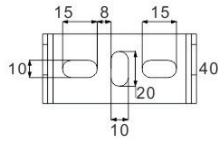

Features:

- **Input Power:** 100-277VAC
- **Power Consumption:** Variety, please see ordering key
- **Lumens Output:** 120 Lm/W or 150 Lm/W.
- **IP Rating:** IP66 - wet locations.
- **Available Color Options:** 2700K, 3000K, 4000K, 5000K, or 6000K
- **Finish Options:** Black
- **Beam Angle:** Variety
- **L₇₀ Lifetime:** >50,000 hours.
- **Operating Temperature:** -4°F ~ 104°F
- **Housing:** Extruded aluminum, electrostatic powder coated
- **Cover:** step tempered glass. T= 0.16 inch
- **Electrical safety rate:** I/III
- **Warranty:** 7 Years
- Graduations for bracket adjustability
- High Color Rendering Index
- Excellent thermal management
- Dimmable versions available
- Optional housing colour

i-LUMINOSITY
LED LIGHTING FIXTURES

Dimensions:

Date: _____
Project: _____
Price: _____

Power: 10W/20W/18W(RGB)/24W(RGBW)
Physical dimensions:
Φ120*H205mm

Power: 30W/36W(RGB)/48W(RGBW)
Physical dimensions:
Φ150*H215mm

Power: 50W/54W(RGB)/72W(RGBW)
Physical dimensions:
Φ190*H260mm

Power: 75W/100W/108(RGB)/144W(RGBW)
Physical dimensions:
Φ230*H325mm

i-LUMINOSITY
LED LIGHTING FIXTURES

Date: _____
Project: _____
Price: _____