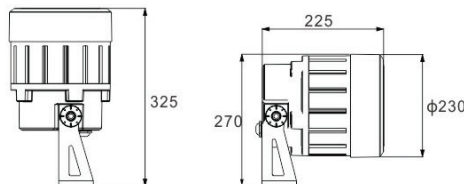

i-LUMINOSITY
LED LIGHTING FIXTURES

Dimensions:

Date: _____
Project: _____
Price: _____

Power: 10W/20W/18W(RGB)/24W(RGBW)
Physical dimensions:
Φ120*H205mm

Power: 30W/36W(RGB)/48W(RGBW)
Physical dimensions:
Φ150*H215mm

Power: 50W/54W(RGB)/72W(RGBW)
Physical dimensions:
Φ190*H260mm

Power: 75W/100W/108(RGB)/144W(RGBW)
Physical dimensions:
Φ230*H325mm

i-LUMINOSITY
LED LIGHTING FIXTURES

Date: _____
Project: _____
Price: _____

Photometrics:

Installation:

Ordering Key

ILPJSRBL

SERIES NUMBER	WATTAGE	CCT	BEAM ANGLE	ADDITIONAL OPTIONS
ILPJSRBL (monocolor)	10W - 10W	27K-2700K 3K-3000K 4K-4000K 5K-5000K 6K-6000K	15 - 15°	A - AC 220V D - DC 24V M - MLV Remote transformer
	20W - 20W 30W - 30W 50W - 50W 75W - 75W 100W - 100W		23 - 23° 45 - 45° 60 - 60°	
ILPJSRBL (RGB)	18W - 18W 36W - 36W 54W - 54W 72W - 72W		6-6° 8-8° 10 - 10° 15 - 15° 30 - 30° 45 - 45° 60 - 60°	R - RGB 3 in 1 A - AC 220V* D - DC 24V M - MLV Remote transformer
	ILPJSRBL (RGBW)		24W - 24W 48W - 48W 72W - 72W 144W - 144 W	