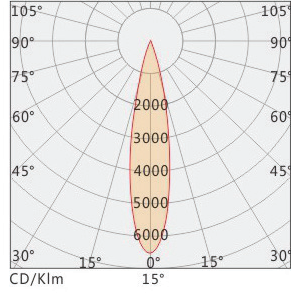

Features:

- **Input Power:** 100-277VAC
- **Power Consumption:** Variety, please see ordering key
- **Lumens Output:** 120 Lm/W or 150 Lm/W.
- **IP Rating:** IP66 - wet locations.
- **Available Color Options:** 2700K, 3000K, 4000K, 5000K, or 6000K
- **Finish Options:** Black
- **Beam Angle:** Variety
- **L₇₀ Lifetime:** >50,000 hours.
- **Operating Temperature:** -4°F ~ 104°F
- **Housing:** Extruded aluminum, electrostatic powder coated
- **Cover:** step tempered glass. T= 0.16 inch
- **Electrical safety rate:** I/III
- **Warranty:** 7 Years
- Graduations for bracket adjustability
- High Color Rendering Index
- Excellent thermal management
- Dimmable versions available
- Optional housing colour

i-LUMINOSITY
LED LIGHTING FIXTURES

Dimensions:

Date: _____
Project: _____
Price: _____

Power: 10W/20W/18W(RGB)/24W(RGBW)
Physical dimensions:
Φ120*H205mm

Power: 30W/36W(RGB)/48W(RGBW)
Physical dimensions:
Φ150*H215mm

Power: 50W/54W(RGB)/72W(RGBW)
Physical dimensions:
Φ190*H260mm

Power: 75W/100W/108(RGB)/144W(RGBW)
Physical dimensions:
Φ230*H325mm

i-LUMINOSITY
LED LIGHTING FIXTURES

Date: _____
Project: _____
Price: _____

Photometrics:

Installation:

Ordering Key

ILPJSRBL

SERIES NUMBER	WATTAGE	CCT	BEAM ANGLE	ADDITIONAL OPTIONS
ILPJSRBL (monocolor)	10W - 10W	27K-2700K 3K-3000K 4K-4000K 5K-5000K 6K-6000K	15 - 15°	A - AC 220V D - DC 24V M - MLV Remote transformer
	20W - 20W 30W - 30W 50W - 50W 75W - 75W 100W - 100W		23 - 23° 45 - 45° 60 - 60°	
ILPJSRBL (RGB)	18W - 18W 36W - 36W 54W - 54W 72W - 72W		6-6° 8-8° 10 - 10° 15 - 15° 30 - 30° 45 - 45° 60 - 60°	R - RGB 3 in 1 A - AC 220V* D - DC 24V M - MLV Remote transformer
	ILPJSRBL (RGBW)		24W - 24W 48W - 48W 72W - 72W 144W - 144 W	