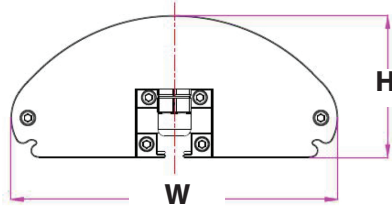

Mounting Options:

Suspension—The height of the lamp can be adjustable by the suspension kits.

Surface Mounted—Using the brackets which is provided.

Date:	_____
Project:	_____
Price:	_____

Dimensions:

ITEM NO.	L (INCH)	W (INCH)	H (INCH)
ILWRASKX2	25.51	5.04	2.20
ILWRASKX3	36.85	5.04	2.20
ILWRASKX4	48.86	5.04	2.20
ILWRASKX5	60.39	5.04	2.20

Ordering Key

ILWRASKX

SERIES NUMBER	LENGTH	WATTS/SIZE/LUMENS	CCT	ADDITIONAL OPTIONS
ILWRASKX	2-2FT	40W - 2FT / 5800LM	3K-3000K	S - SURFACE MOUNTED
	3-3FT	60W - 3FT / 8500LM	4K-4000K	P - PENDANT
	4-4FT	80W - 4FT / 11500LM	6K-6000K	
	5-5FT	100W - 5FT / 14000LM		
	5-5FT	120W - 5FT / 17000LM		