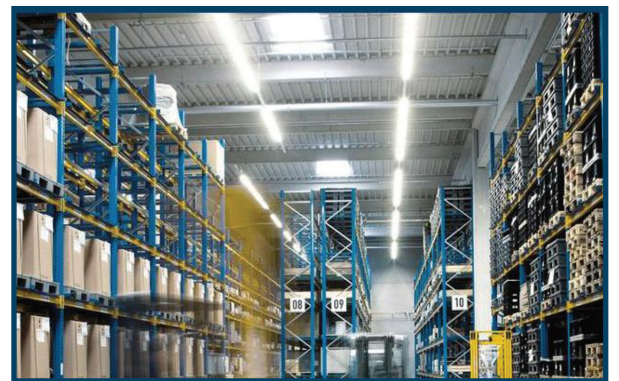

Mounting Options: