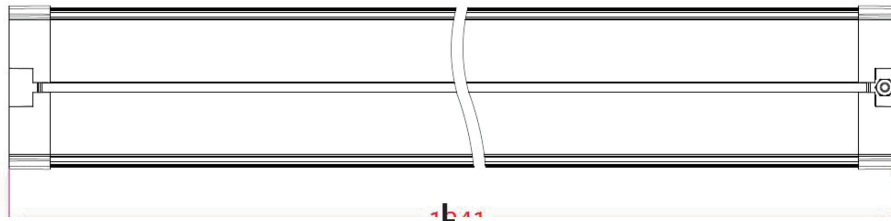

Features:

- **110-277VAC**
- **Wattage:** 40W, 60W, 80W, 100W, 120W
- 130-140LM/W
- **Beam Angle:** 120°
- **CRI >90**
- **Available Color Options:** 3000K, 4000K, 6000K
- **Material:** Aluminum Alloy Lamp Shade, polycarbonate diffuser
- **Diffuser:** Milky
- IP65 waterproof
- **Available Mounting Options:** pendant chained, surface mounted
- **L₇₀ Lifetime:** >50,000 hours
- **Fixture color:** silver finish
- **Lighting controls option available**
- **7 Year Warranty**

Mounting Options:

Suspension—The height of the lamp can be adjustable by the suspension kits.

Surface Mounted—Using the brackets which is provided.

Date:	_____
Project:	_____
Price:	_____

Dimensions:

ITEM NO.	L (INCH)	W (INCH)	H (INCH)
ILWRASKX2	25.51	5.04	2.20
ILWRASKX3	36.85	5.04	2.20
ILWRASKX4	48.86	5.04	2.20
ILWRASKX5	60.39	5.04	2.20

Ordering Key

ILWRASKX

SERIES NUMBER	LENGTH	WATTS/SIZE/LUMENS	CCT	ADDITIONAL OPTIONS
ILWRASKX	2-2FT	40W - 2FT / 5800LM	3K-3000K	S - SURFACE MOUNTED
	3-3FT	60W - 3FT / 8500LM	4K-4000K	P - PENDANT
	4-4FT	80W - 4FT / 11500LM	6K-6000K	
	5-5FT	100W - 5FT / 14000LM		
	5-5FT	120W - 5FT / 17000LM		