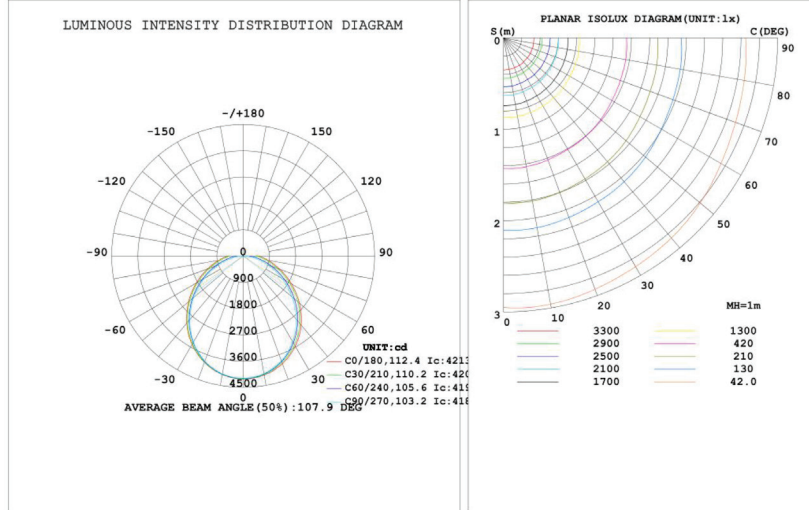

Ordering Key

ILWRASKX

SERIES NUMBER	LENGTH	WATTS/SIZE/LUMENS	CCT	ADDITIONAL OPTIONS
ILWRASKX	2-2FT	40W - 2FT / 5800LM	3K-3000K	S - SURFACE MOUNTED
	3-3FT	60W - 3FT / 8500LM	4K-4000K	P - PENDANT
	4-4FT	80W - 4FT / 11500LM	6K-6000K	
	5-5FT	100W - 5FT / 14000LM		
	5-5FT	120W - 5FT / 17000LM		

SAMPLE ITEM NUMBER: ILWRASKX 5 120W 4K

i-LUMINOSITY
LED LIGHTING FIXTURES

Date: _____
Project: _____
Price: _____

Photometrics:

Installation:

Pendant Installation Instruction

Surface Mounted Installation Instruction