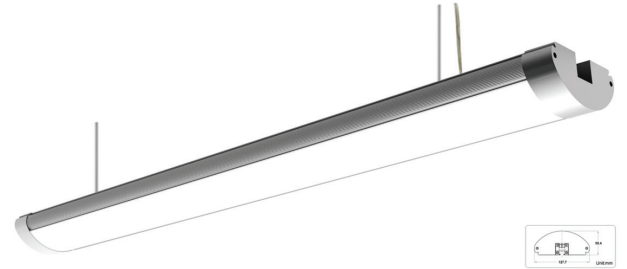

i-LUMINOSITY
LED LIGHTING FIXTURES

Date:	_____
Project:	_____
Price:	_____

Astoria LED Low Bay

Description:

Our Astoria LowBay light series is an ideal multi-purpose, high- efficient waterproof light. It can replace the high power tri-proof fluorescent lamps working in a showroom, supermarket, public place, factory, school, warehouse, etc.

Features:

- **110-277VAC**
- **Wattage:** 40W, 60W, 80W, 100W, 120W
- 130-140LM/W
- **Beam Angle:** 120°
- **CRI >90**
- **Available Color Options:** 3000K, 4000K, 6000K
- **Material:** Aluminum Alloy Lamp Shade, polycarbonate diffuser
- **Diffuser:** Milky
- IP65 waterproof
- **Available Mounting Options:** pendant chained, surface mounted
- **L₇₀ Lifetime:** >50,000 hours
- **Fixture color:** silver finish
- **Lighting controls option available**
- **7 Year Warranty**