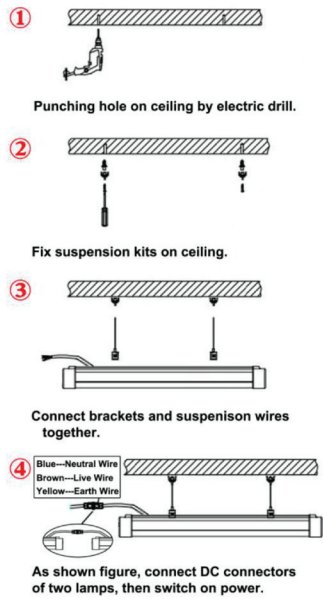

Mounting Options:

Suspension—The height of the lamp can be adjustable by the suspension kits.

Surface Mounted—Using the brackets which is provided.

Date:	_____
Project:	_____
Price:	_____

Dimensions:

ITEM NO.	L (INCH)	W (INCH)	H (INCH)
ILWRASKX2	25.51	5.04	2.20
ILWRASKX3	36.85	5.04	2.20
ILWRASKX4	48.86	5.04	2.20
ILWRASKX5	60.39	5.04	2.20

SAMPLE ITEM NUMBER: ILWRASKX 5 120W 4K

i-LUMINOSITY
LED LIGHTING FIXTURES

Date: _____
Project: _____
Price: _____

Photometrics:

Installation:

Pendant Installation Instruction

Surface Mounted Installation Instruction