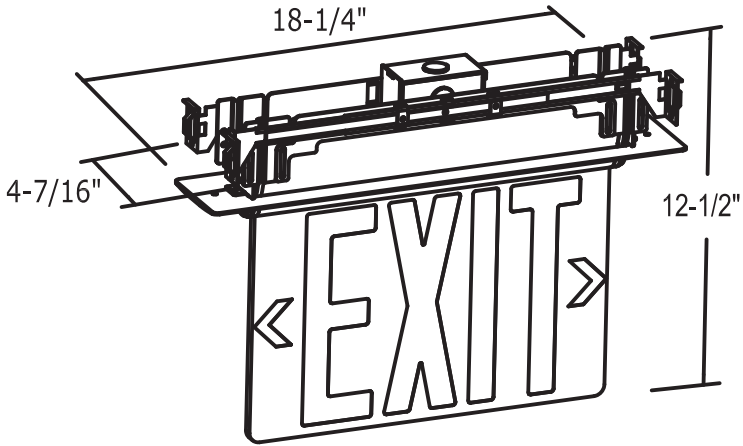

Date:	_____
Project:	_____
Price:	_____

Dimensions:

Ordering Key:

ILNYEXMDGR

SERIES NUMBER	# OF FACES	HOUSING FINISH	PLATE	ADDITIONAL OPTIONS
ILNYEXMDGR	1F - SINGLE FACE	W - WHITE	C - CLEAR	SD - SELF DIAGNOSTICS
	2F - DOUBLE FACE	A - ALUMINUM	W - WHITE	G - GREEN LETTERS
			M - MIRROR	

SAMPLE ITEM NUMBER: ILNYEXMDGR 2F W W SD