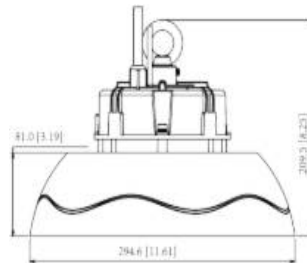

i-LUMINOSITY
LED LIGHTING FIXTURES

Date:	_____
Project:	_____
Price:	_____

Palisades UFO HIGHBAY

Description:

Our Slim UFO High Bay is available in either a black, white, or silver finish. This fixture can be suspended with a high lumen output of 130LM/W - 180 LM/W. This fixture is IP65 rated making it an ideal fixture for warehouses, exhibition halls, factories, gymnasium or any commercial application with high ceilings

Features:

- Input Power: 100-277/100-347Vac 50-60Hz
- Power Consumption: 100W, 150W, 240W ,255W
- Housing Material: Aluminum
- Beam Angle: 60°, 90° or 120°
- CRI >90
- Available Color Options: 3000K, 4000K, 5000K, 5700K, 6500K
- Available Finish Options: Black, White, or Gray
- IP65 Wet Location
- Operating Temperature: -4°F ~ 104°F
- L70 Lifetime: >100,000 hours
- 1-10V dimming option available.
- Lighting controls option available.
- 7 Year Warranty

Dimensions:

100W 150W

200W 240W 255W

Ceiling with loop

Ceiling with hook

Wall mount

Pendant mounting

Optional reflector to lower glare