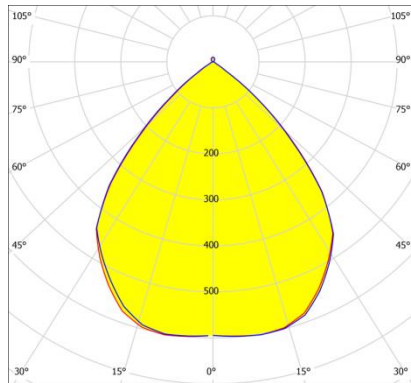

Date:	_____
Project:	_____
Price:	_____

Ordering Key:

SERIES NUMBER	WATTAGE	LUMENS	CCT	FINISH	ADDITIONAL OPTIONS
ILHBUFG	100W - 100W		3 - 3000K	W - WHITE	DM - 1-10V DIMMABLE
	150W - 150W	15 - 150 LM/W	4 - 4000K	G - GRAY	TR- Trunion Mount
	240W - 240W		5 - 5000K	B - BLACK	PN- Pendant mount
	255W - 255W		57 - 5700K		HK- Hook mount
			65 - 6500K		

SAMPLE ITEM NUMBER: ILHBUFG 150W 15 4 B DM

Electrical Data:

- **Input Power:** Stays consistent over life.
- **Input Voltage:** 100-277/100-347Vac 50-60Hz
- **CRI:** >90
- **Operating Temperature:** -4°F ~ 104°F
- **L70 Lifetime:** >100,000 hours.

Controls:

- This LED fixture is equipped with 1-10V dimming that works universally with any standard 1-10V control or dimmer.

Optical System:

90° Lens