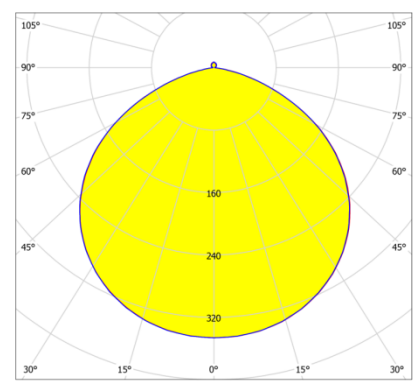

Controls:

- This LED fixture is equipped with 1-10V dimming that works universally with any standard 1-10V control or dimmer.

Optical System:

60° Lens

90° Lens

120° Lens