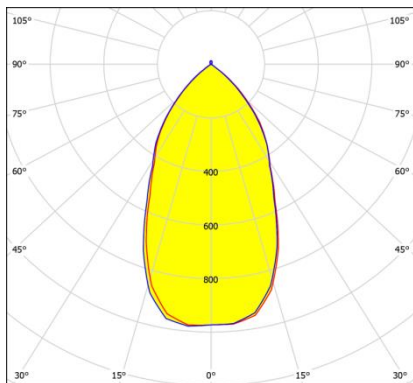

Date:	_____
Project:	_____
Price:	_____

Ordering Key:

SERIES NUMBER	WATTAGE	LUMENS	CCT	FINISH	ADDITIONAL OPTIONS
ILHBUFG	100W - 100W		3 - 3000K	W - WHITE	DM - 1-10V DIMMABLE
	150W - 150W	15 - 150 LM/W	4 - 4000K	G - GRAY	TR- Trunion Mount
	240W - 240W		5 - 5000K	B - BLACK	PN- Pendant mount
	255W - 255W		57 - 5700K		HK- Hook mount
			65 - 6500K		

SAMPLE ITEM NUMBER: ILHBUFG 150W 15 4 B DM

Electrical Data:

- **Input Power:** Stays consistent over life.
- **Input Voltage:** 100-277/100-347Vac 50-60Hz
- **CRI:** >90
- **Operating Temperature:** -4°F ~ 104°F
- **L70 Lifetime:** >100,000 hours.

Controls:

- This LED fixture is equipped with 1-10V dimming that works universally with any standard 1-10V control or dimmer.

Optical System:

60° Lens