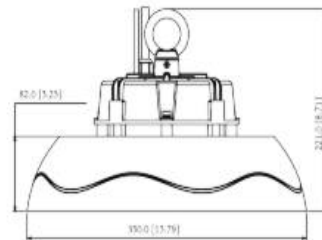

Features:

- Input Power: 100-277/100-347Vac 50-60Hz
- Power Consumption: 100W, 150W, 240W ,255W
- Housing Material: Aluminum
- Beam Angle: 60°, 90° or 120°
- CRI >90
- Available Color Options: 3000K, 4000K, 5000K, 5700K, 6500K
- Available Finish Options: Black, White, or Gray
- IP65 Wet Location
- Operating Temperature: -4°F ~ 104°F
- L70 Lifetime: >100,000 hours
- 1-10V dimming option available.
- Lighting controls option available.
- 7 Year Warranty

Dimensions:

100W 150W

200W 240W 255W

Ceiling with loop

Ceiling with hook

Wall mount

Pendant mounting

Optional reflector to lower glare