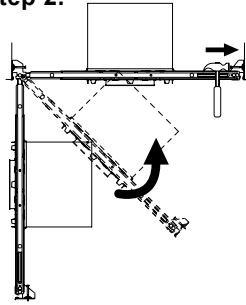

Plaster Frame

- Galvanized steel construction. The housing can be removed from plaster frame to provide access to the junction box.

Housing

- Die formed 22 gauge galvanized steel construction. Housing interior is comprised of a flexible non-combustible insulation.

Junction Box

- Listed for through branch circuit wiring.
- Contains one 1-1/8", one 1/2", three 7/8" knockouts and four Romex pryouts with strain relief.

Bar Hanger

- Pre-installed Real nail easily installs in regular lumber, engineered lumber.
- Bar Hangers are adjustable from 13-5/8" to 25" and can be repositioned 90 degree on plaster frame.
- Swivel bar hanger which is bendable at 90 degree angle will help to install more easily.

Dimensions:

SPECIFICATIONS / DIMENSIONS 4IN

SPECIFICATIONS / DIMENSIONS 6IN

INSTALLATION BY SWIVEL BAR HANGER

Step 1.

Step 2.

Ordering Key:

SERIES NUMBER	SIZE	CCT	LENS	FINISH	OPTIONS
ILDLFCCL	4IN - 4IN	-	-	-	IC - IC
ILDLFCCL	6IN - 6IN	-	-	-	N/A - NON IC