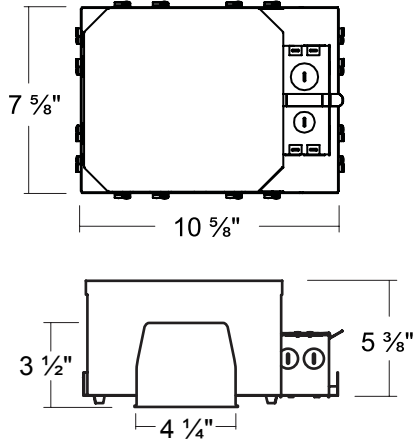

Junction Box

- Listed for through branch circuit wiring.
- Contains one 1-1/8", one 1/2", three 7/8" knockouts and four Romex pryouts with strain relief.

Bar Hanger

- Pre-installed Real nail easily installs in regular lumber, engineered lumber.
- Bar Hangers are adjustable from 13-5/8" to 25" and can be repositioned 90 degree on plaster frame.
- Swivel bar hanger which is bendable at 90 degree angle will help to install more easily.

Dimensions:

SPECIFICATIONS / DIMENSIONS 4IN

SPECIFICATIONS / DIMENSIONS 6IN

INSTALLATION BY SWIVEL BAR HANGER

Step 1.

Step 2.

Ordering Key:

SERIES NUMBER	SIZE	CCT	LENS	FINISH	OPTIONS
ILDLFCCL	4IN - 4IN	-	-	-	IC - IC
ILDLFCCL	6IN - 6IN	-	-	-	N/A - NON IC