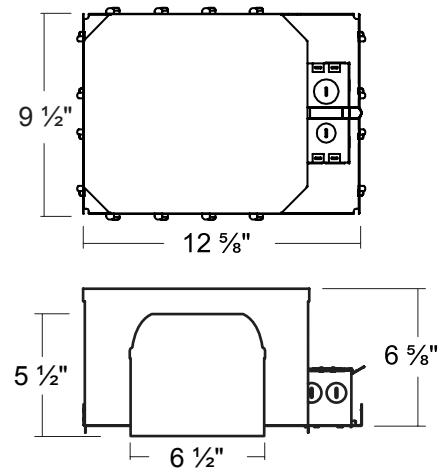

Junction Box

- Listed for through branch circuit wiring.
- Contains one 1-1/8", one 1/2", three 7/8" knockouts and four Romex pryouts with strain relief.

Bar Hanger

- Pre-installed Real nail easily installs in regular lumber, engineered lumber.
- Bar Hangers are adjustable from 13-5/8" to 25" and can be repositioned 90 degree on plaster frame.
- Swivel bar hanger which is bendable at 90 degree angle will help to install more easily.

Listings

- cULus Listed for Damp Location
- cULus Listed for Wet Location
- cULus Listed for Feed Through
- Certified under ASTM-E283 for Air tight construction

4IN

6IN

i-LUMINOSITY
LED LIGHTING FIXTURES

Date:	_____
Project:	_____
Price:	_____

Dimensions:

SPECIFICATIONS / DIMENSIONS 4IN

SPECIFICATIONS / DIMENSIONS 6IN

INSTALLATION BY SWIVEL BAR HANGER

Step 1.

Step 2.

Ordering Key:

SERIES NUMBER	SIZE	CCT	LENS	FINISH	OPTIONS
ILDLFCCL	4IN - 4IN	-	-	-	IC - IC
ILDLFCCL	6IN - 6IN	-	-	-	N/A - NON IC