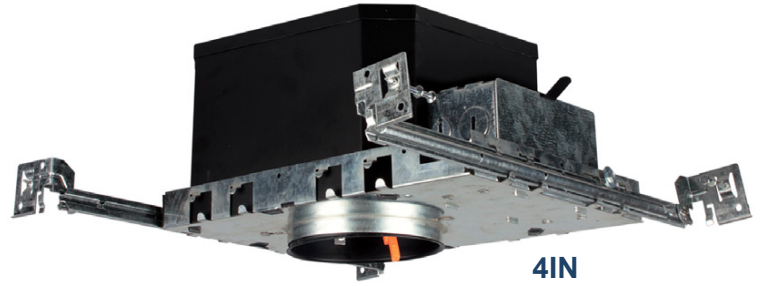

FEATURES

- UL fire ratings up to 2 hours
- For use in insulated ceilings and non-insulated ceilings.
- Airtight (Per ASTM-E283)
- Quick connect provided
- 13-5/8" to 25" Bar hangers with captive nails and alignment foot
- Housing adjusts from 1-1/2" to accommodate various ceiling thickness
- UL listed for Damp Locations
- UL listed for Wet Locations (with specified trims)

Plaster Frame

- Galvanized steel construction. The housing can be removed from plaster frame to provide access to the junction box.

Housing

- Die formed 22 gauge galvanized steel construction. Housing interior is comprised of a flexible non-combustible insulation.

Junction Box

- Listed for through branch circuit wiring.
- Contains one 1-1/8", one 1/2", three 7/8" knockouts and four Romex pryouts with strain relief.

Bar Hanger

- Pre-installed Real nail easily installs in regular lumber, engineered lumber.
- Bar Hangers are adjustable from 13-5/8" to 25" and can be repositioned 90 degree on plaster frame.
- Swivel bar hanger which is bendable at 90 degree angle will help to install more easily.

Listings

- cULus Listed for Damp Location
- cULus Listed for Wet Location
- cULus Listed for Feed Through
- Certified under ASTM-E283 for Air tight construction

4IN