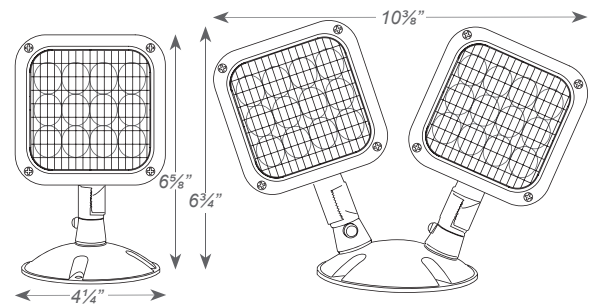

### Features:

- Long lasting, efficient, ultra bright white LED lamp heads.
- High performance chrome-plated metalized reflector and glass lens with 8 or 12 LED's in each lamp head for optimal light distribution.
- Adjustable LED lamp heads increases center-to-center spacing.
- Universal mounting base mounts to single-gang switch box.
- Distance of maximum run is determined by system voltage, wire gauge and total maximum wattage on the run.
- Housing Material: Available in both engineer grade, high-impact resistant thermoplastic or premium grade die-cast aluminum housing for outdoors.
- Finish: Gray or Black.
- L70 Lifetime: >50,000 hours.

### Dimensions: