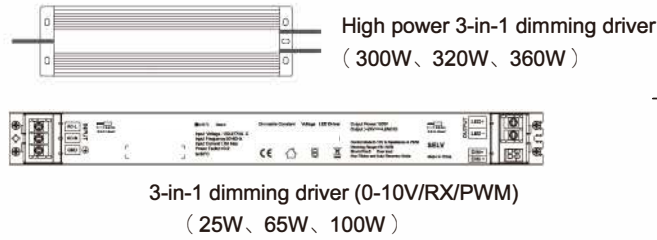

LED Strip:

- Power: 7.6 W/FT
- Voltage: 24Vdc
- Lumens: 1,015 LM/FT
- Cutting: .164 FT/Unit
- Beam Angle: 120°
- IP Rating: IP20
- Rated life: 50,000 hours
- CRI>90
- Available in 2700K, 3000K, 4000K, or 6000K.
- Dimming: Triac, 0-10V, or Smart.

Dimensions:

- Finish: Silver
- Mounting: Suspended

- Construction: Aluminum end cap and profile.
- Diffuser: Frosted.
- Length: 4FT, 6FT, or 8FT

Mounting Options:

Photo	Description	Model code
	Pendant Mount	PM
	Suspension Cable	SP

Photo	Description	Model code	Size(mm)
	Pendant	PF	
	Pendant	NF	

Date: _____
 Project: _____
 Price: _____

Dimming Options:

Triac dimming

LED flexible strip

0-10V dimming

LED flexible strip

Smart dimming

LED flexible strip

PWM Dimming Wiring Diagram:

i-LUMINOSITY
LED LIGHTING FIXTURES

Date:	_____
Project:	_____
Price:	_____

Connection Options:

Linear Ordering Key:

ILLBEBV

SERIES NUMBER	LENGTH	CCT	FINISH	MOUNTING	ADDITIONAL OPTIONS
ILLBEBV	X - CUSTOM LENGTH	27 - 2700K	BL - BLACK	SU - SUSPENDED	PM - PENDANT MOUNT
	* PLEASE SPECIFY LENGTH IN INCHES	3K - 3000K	S - SILVER		SP - SUSPENSION CABLE
		4K - 4000K	WH - WHITE		PF - PENDANT P
		6K - 6000K			NF - PENDANT N
					CL - L CONNECTION
					CN - N CONNECTION
					CT - T CONNECTION
					CX - X CONNECTION
					CR - R CONNECTION