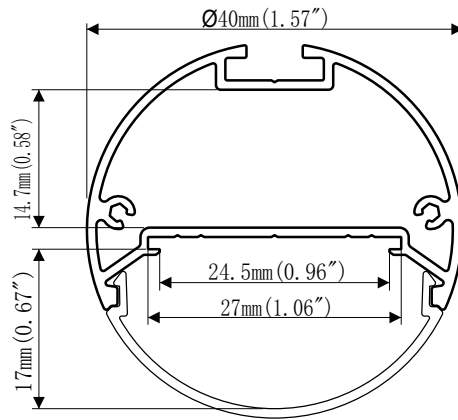

LED Strip:

- Power: 7.6 W/FT
- Voltage: 24Vdc
- Lumens: 1,015 LM/FT
- Cutting: .164 FT/Unit
- Beam Angle: 120°
- IP Rating: IP20
- Rated life: 50,000 hours
- CRI>90
- Available in 2700K, 3000K, 4000K, or 6000K.
- Dimming: Triac, 0-10V, or Smart.

Compatible Additional Options:

SC1
Strip
Connector

SC2
Strip
Connector

SC3
Strip
Connector

SC4
Strip
Connector

Dimensions:

Date:	_____
Project:	_____
Price:	_____

Linear Features:

Dimensions:

- Finish: Silver
- Mounting: Suspended

- Construction: Aluminum end cap and profile.
- Diffuser: Frosted.
- Length: 4FT, 6FT, or 8FT

Mounting Options:

Photo	Description	Model code
	Pendant Mount	PM
	Suspension Cable	SP