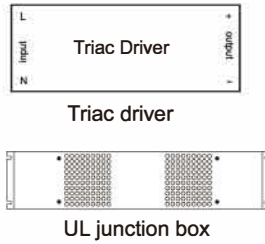

Date: _____
Project: _____
Price: _____

Dimming Options:

Triac dimming

LED flexible strip