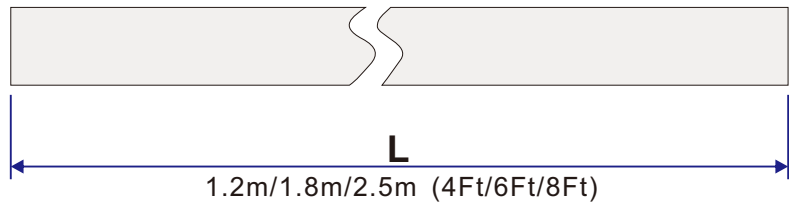

- Construction: Aluminum end cap and profile.
- Diffuser: Frosted.
- Length: 4FT, 6FT, or 8FT

Mounting Options:

Photo	Description	Model code
	Pendant Mount	PM
	Suspension Cable	SP

Photo	Description	Model code	Size(mm)
	Pendant	PF	
	Pendant	NF