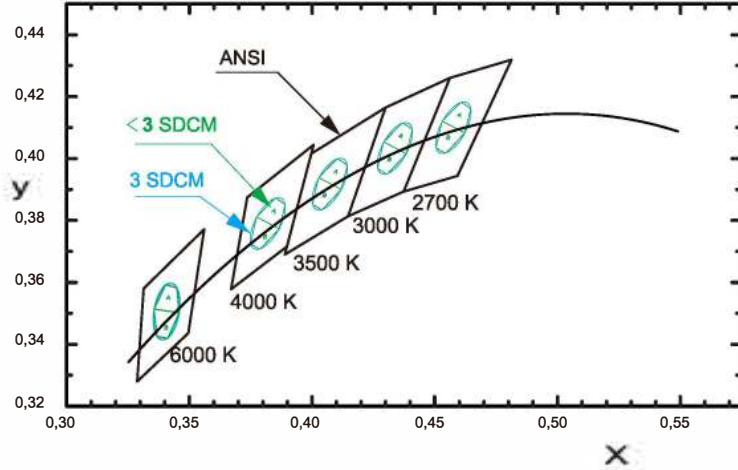

SAMPLE ITEM NUMBER: ILLBEBV 48IN 3K S SU PF

i-LUMINOSITY
LED LIGHTING FIXTURES

Date: _____
Project: _____
Price: _____

Photometrics:

Narrow spectrum

Impressive color consistency within 3 Step MacAdam in the center BIN on the Planck Locus over each individual LED, One Bin Only