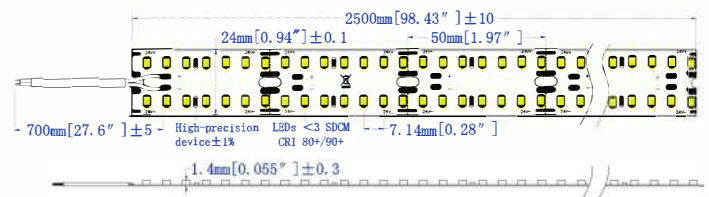

LED Strip:

- Power: 7.6 W/FT
- Voltage: 24Vdc
- Lumens: 1,015 LM/FT
- Cutting: .164 FT/Unit
- Beam Angle: 120°
- IP Rating: IP20
- Rated life: 50,000 hours
- CRI>90
- Available in 2700K, 3000K, 4000K, or 6000K.
- Dimming: Triac, 0-10V, or Smart.

Compatible Additional Options:

SC1
Strip
Connector

SC2
Strip
Connector

SC3
Strip
Connector

SC4
Strip
Connector

Dimensions:

Date:	_____
Project:	_____
Price:	_____

Linear Features:

Dimensions:

- Finish: Silver
- Mounting: Suspended

- Construction: Aluminum end cap and profile.
- Diffuser: Frosted.
- Length: 4FT, 6FT, or 8FT

Mounting Options:

Photo	Description	Model code
	Pendant Mount	PM
	Suspension Cable	SP