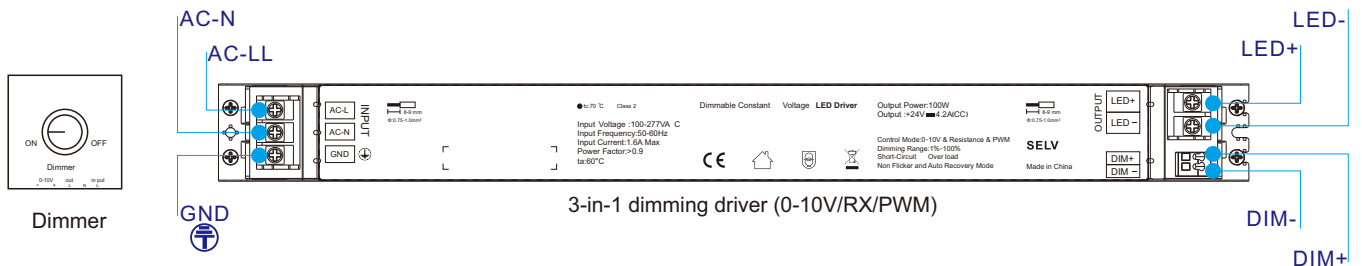

Photo	Description	Model code	Size(mm)
	Pendant	PF	
	Pendant	NF	

Date: _____
 Project: _____
 Price: _____

Dimming Options:

Triac dimming

LED flexible strip

0-10V dimming

LED flexible strip

Smart dimming

LED flexible strip

PWM Dimming Wiring Diagram:

i-LUMINOSITY
LED LIGHTING FIXTURES

Date:	_____
Project:	_____
Price:	_____

Connection Options:

Linear Ordering Key:

ILLBEBV

SERIES NUMBER	LENGTH	CCT	FINISH	MOUNTING	ADDITIONAL OPTIONS
ILLBEBV	X - CUSTOM LENGTH	27 - 2700K	BL - BLACK	SU - SUSPENDED	PM - PENDANT MOUNT
	* PLEASE SPECIFY LENGTH IN INCHES	3K - 3000K	S - SILVER		SP - SUSPENSION CABLE
		4K - 4000K	WH - WHITE		PF - PENDANT P
		6K - 6000K			NF - PENDANT N
					CL - L CONNECTION
					CN - N CONNECTION
					CT - T CONNECTION
					CX - X CONNECTION
					CR - R CONNECTION