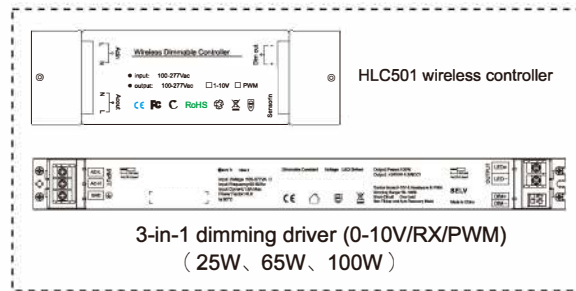

Smart dimming