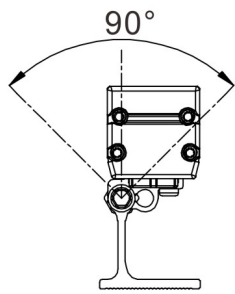

Features:

- Voltage: 24V DC
- Housing Material: Aluminum powder coating.
- Glass: Tempered glass. T=4mm.
- Lens: Optical lens efficiency >85
- Wattage: 18W, 24W, 36W, or 48W
- CRI >90
- LED: DMX, RGB, RGBW
- Mounting: Wall mounted.
- Beam Angle: symmetrical lens: 10° / 15° / 30° / 45° / 60° or asymmetrical lens 18° * 55° / 20° * 45° / 10° * 60°
- L70 Lifetime: >50,000 hours.
- IP Rating: IP66
- IK08
- Dimming: Dali, 0-10V, Triac
- Operating Temperature: -4°F - 104°F
- 7 Year Warranty.

i-LUMINOSITY
LED LIGHTING FIXTURES

Date:	_____
Project:	_____
Price:	_____

Installation:

Physical Dimension(MM)

Ordering Key:

ILLLLWBE

SERIES NUMBER	WATTAGE	BEAM ANGLE	LED COLOR	FINISH	ADDITIONAL OPTIONS
ILLLLWBE	18W - 18W	SY - SYMMETRICAL	DMX - DMX	BL - BLACK	10 - 0-10V DIMMING
	24W - 24W	AY - ASYMMETRICAL	RGB - RGB 3IN1	SL - SILVER	DD - DALI DIMMING
	36W - 36W		RGW - RGBW4IN1		TD - TRIAC DIMMING
	48W - 48W		DM5 - DMX512		