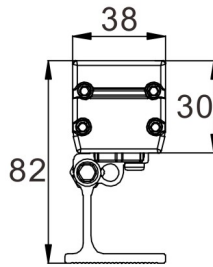

Features:

- Voltage: 24V DC
- Housing Material: Aluminum powder coating.
- Glass: Tempered glass. T=4mm.
- Lens: Optical lens efficiency >85
- Wattage: 18W, 24W, 36W, or 48W
- CRI >90
- LED: DMX, RGB, RGBW
- Mounting: Wall mounted.
- Beam Angle: symmetrical lens: 10° / 15° / 30° / 45° / 60° or asymmetrical lens 18° * 55° / 20° * 45° / 10° * 60°
- L70 Lifetime: >50,000 hours.
- IP Rating: IP66
- IK08
- Dimming: Dali, 0-10V, Triac
- Operating Temperature: -4°F - 104°F
- 7 Year Warranty.

i-LUMINOSITY
LED LIGHTING FIXTURES

Date:	_____
Project:	_____
Price:	_____

Installation:

Physical Dimension(MM)

Ordering Key:

ILLLLWBE

SERIES NUMBER	WATTAGE	BEAM ANGLE	LED COLOR	FINISH	ADDITIONAL OPTIONS
ILLLLWBE	18W - 18W	SY - SYMMETRICAL	DMX - DMX	BL - BLACK	10 - 0-10V DIMMING
	24W - 24W	AY - ASYMMETRICAL	RGB - RGB 3IN1	SL - SILVER	DD - DALI DIMMING
	36W - 36W		RGW - RGBW4IN1		TD - TRIAC DIMMING
	48W - 48W		DM5 - DMX512		