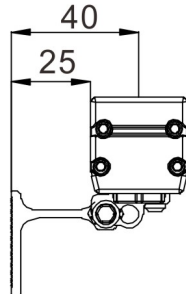

Features:

- Voltage: 24V DC
- Housing Material: Aluminum powder coating.
- Glass: Tempered glass. T=4mm.
- Lens: Optical lens efficiency >85
- Wattage: 18W, 24W, 36W, or 48W
- CRI >90
- LED: DMX, RGB, RGBW
- Mounting: Wall mounted.
- Beam Angle: symmetrical lens: 10° / 15° / 30° / 45° / 60° or asymmetrical lens 18° * 55° / 20° * 45° / 10° * 60°
- L70 Lifetime: >50,000 hours.
- IP Rating: IP66
- IK08
- Dimming: Dali, 0-10V, Triac
- Operating Temperature: -4°F - 104°F
- 7 Year Warranty.

i-LUMINOSITY
LED LIGHTING FIXTURES

Date:	_____
Project:	_____
Price:	_____

Installation:

Physical Dimension(MM)

Ordering Key:

ILLLLWBE

SERIES NUMBER	WATTAGE	BEAM ANGLE	LED COLOR	FINISH	ADDITIONAL OPTIONS
ILLLLWBE	18W - 18W	SY - SYMMETRICAL	DMX - DMX	BL - BLACK	10 - 0-10V DIMMING
	24W - 24W	AY - ASYMMETRICAL	RGB - RGB 3IN1	SL - SILVER	DD - DALI DIMMING
	36W - 36W		RGW - RGBW4IN1		TD - TRIAC DIMMING
	48W - 48W		DM5 - DMX512		