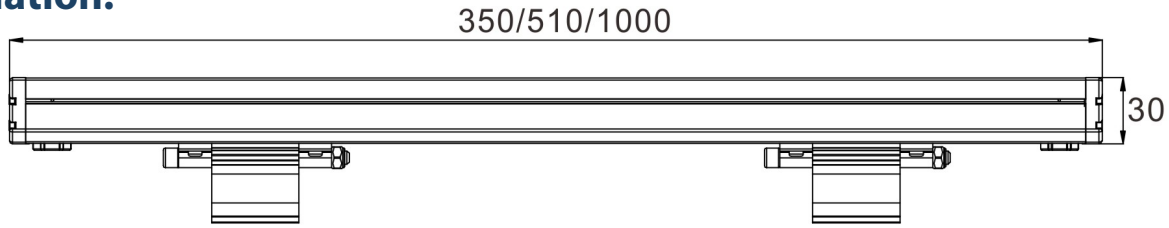

i-LUMINOSITY
LED LIGHTING FIXTURES

Date:	_____
Project:	_____
Price:	_____

Liberty Wall Washer Linear Light

Description:

Our Liberty Wall Washer Linear Light is available in an array of RGBW options, this wall mounted fixture is perfect for any space from offices to retail locations.

Features:

- Voltage: 24V DC
- Housing Material: Aluminum powder coating.
- Glass: Tempered glass. T=4mm.
- Lens: Optical lens efficiency >85
- Wattage: 18W, 24W, 36W, or 48W
- CRI >90
- LED: DMX, RGB, RGBW
- Mounting: Wall mounted.
- Beam Angle: symmetrical lens: 10° / 15° / 30° / 45° / 60° or asymmetrical lens 18° * 55° / 20° * 45° / 10° * 60°
- L70 Lifetime: >50,000 hours.
- IP Rating: IP66
- IK08
- Dimming: Dali, 0-10V, Triac
- Operating Temperature: -4°F - 104°F
- 7 Year Warranty.

i-LUMINOSITY
LED LIGHTING FIXTURES

Date:	_____
Project:	_____
Price:	_____

Installation:

Physical Dimension(MM)

Ordering Key:

ILLLLWBE

SERIES NUMBER	WATTAGE	BEAM ANGLE	LED COLOR	FINISH	ADDITIONAL OPTIONS
ILLLLWBE	18W - 18W	SY - SYMMETRICAL	DMX - DMX	BL - BLACK	10 - 0-10V DIMMING
	24W - 24W	AY - ASYMMETRICAL	RGB - RGB 3IN1	SL - SILVER	DD - DALI DIMMING
	36W - 36W		RGW - RGBW4IN1		TD - TRIAC DIMMING
	48W - 48W		DM5 - DMX512		