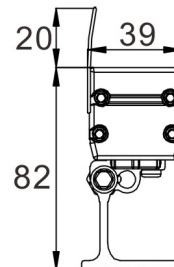

Features:

- Voltage: 24V DC
- Housing Material: Aluminum powder coating.
- Glass: Tempered glass. T=4mm.
- Lens: Optical lens efficiency >85
- Wattage: 18W, 24W, 36W, or 48W
- CRI >90
- LED: DMX, RGB, RGBW
- Mounting: Wall mounted.
- Beam Angle: symmetrical lens: 10° / 15° / 30° / 45° / 60° or asymmetrical lens 18° * 55° / 20° * 45° / 10° * 60°
- L70 Lifetime: >50,000 hours.
- IP Rating: IP66
- IK08
- Dimming: Dali, 0-10V, Triac
- Operating Temperature: -4°F - 104°F
- 7 Year Warranty.

i-LUMINOSITY
LED LIGHTING FIXTURES

Date:	_____
Project:	_____
Price:	_____

Installation:

Physical Dimension(MM)

Ordering Key:

ILLLLWBE

SERIES NUMBER	WATTAGE	BEAM ANGLE	LED COLOR	FINISH	ADDITIONAL OPTIONS
ILLLLWBE	18W - 18W	SY - SYMMETRICAL	DMX - DMX	BL - BLACK	10 - 0-10V DIMMING
	24W - 24W	AY - ASYMMETRICAL	RGB - RGB 3IN1	SL - SILVER	DD - DALI DIMMING
	36W - 36W		RGW - RGBW4IN1		TD - TRIAC DIMMING
	48W - 48W		DM5 - DMX512		