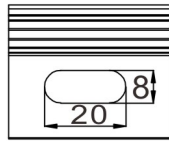

Features:

- Voltage: 24V DC
- Housing Material: Aluminum powder coating.
- Glass: Tempered glass. T=4mm.
- Lens: Optical lens efficiency >85
- Wattage: 18W, 24W, 36W, or 48W
- CRI >90
- LED: DMX, RGB, RGBW
- Mounting: Wall mounted.
- Beam Angle: symmetrical lens: 10° / 15° / 30° / 45° / 60° or asymmetrical lens 18° * 55° / 20° * 45° / 10° * 60°
- L70 Lifetime: >50,000 hours.
- IP Rating: IP66
- IK08
- Dimming: Dali, 0-10V, Triac
- Operating Temperature: -4°F - 104°F
- 7 Year Warranty.

i-LUMINOSITY
LED LIGHTING FIXTURES

Date:	_____
Project:	_____
Price:	_____

Installation:

Physical Dimension(MM)

Ordering Key:

ILLLLWBE

SERIES NUMBER	WATTAGE	BEAM ANGLE	LED COLOR	FINISH	ADDITIONAL OPTIONS
ILLLLWBE	18W - 18W	SY - SYMMETRICAL	DMX - DMX	BL - BLACK	10 - 0-10V DIMMING
	24W - 24W	AY - ASYMMETRICAL	RGB - RGB 3IN1	SL - SILVER	DD - DALI DIMMING
	36W - 36W		RGW - RGBW4IN1		TD - TRIAC DIMMING
	48W - 48W		DM5 - DMX512		