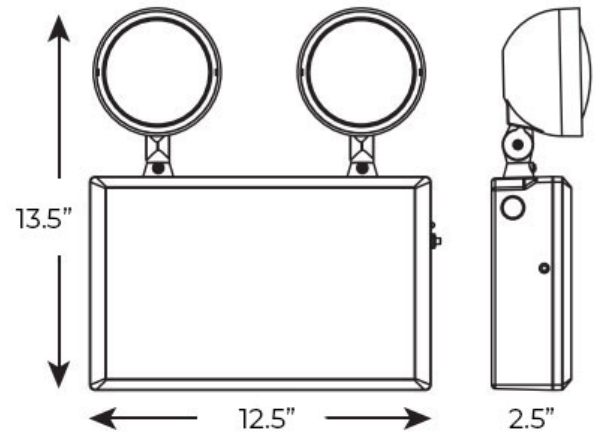

## Features:

- Input Power: 120-277VAC.
- NYC Approved.
- Standard color temperature.
- UL 924, NEC, OSHA and NFPA 101 Life Safety Code.
- Two adjustable LED lamp heads.
- Automatic low voltage disconnect (LVD).
- Push-to-test switch.
- Charge rate / power-on indicator light.
- Housing Material: White Steel.
- L70 Lifetime: >50,000 hours.
- Mounting: Wall mount.

## Dimensions:

Weight : 10.00 lb