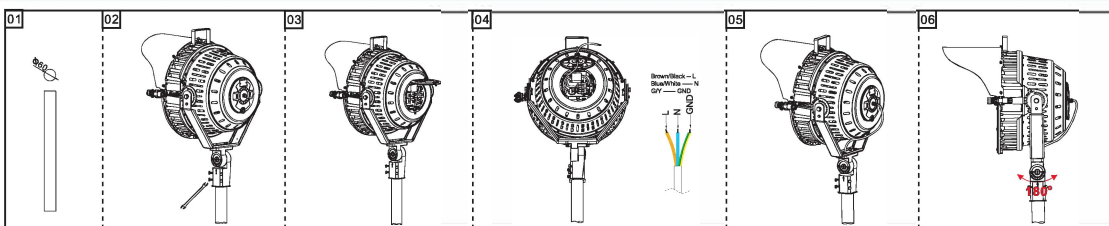

Dimensions:

300W/400W/500W/600W

300W/400W/500W/600W

300W/400W/500W/600W

700W/800W/1000W

700W/800W/1000W

700W/800W/1000W

Mounting Options:

Photometry

Installation

P1 U-Shaped Bracket

P2 Rotatable Bracket

P3 Slip Fitter

i-LUMINOSITY
LED LIGHTING FIXTURES

Date: _____
Project: _____
Price: _____

P4 Pole Bracket

P7 Slip Fitter (Separate Installation)

P8 Rotatable Bracket (Separate Installation)

ILODAFBR

SERIES NUMBER	WATTS / LUMENS	CCT	FINISH	BEAM ANGLE	MOUNTING
ILODAFBR	33 - 300W / 130LM/W	3 - 3000K	BR - BLACK / RED	15 - 15°	P1 - P1
	35 - 300W / 150LM/W	4 - 4000K	BB - BLACK / BLUE	30 - 30°	P2 - P2
	43 - 400W / 130LM/W	5 - 5000K	BG - BLACK / GREEN	45 - 45°	P3 - P3
	45 - 400W / 150LM/W	57 - 5700K	BL - BLACK / BLACK	80 - 80°	P4 - P4
	53 - 500W / 130LM/W		GG - GRAY / GRAY		P7 - P7
	55 - 500W / 150LM/W				P8 - P8
	65 - 600W / 150LM/W				
	73 - 700W / 130LM/W				
	75 - 700W / 150LM/W				
	83 - 800W / 130LM/W				
	85 - 800W / 150LM/W				
	13 - 1000W / 130LM/W				
	15 - 1000W / 150LM/W				
12 - 1200W / 150LM/W					