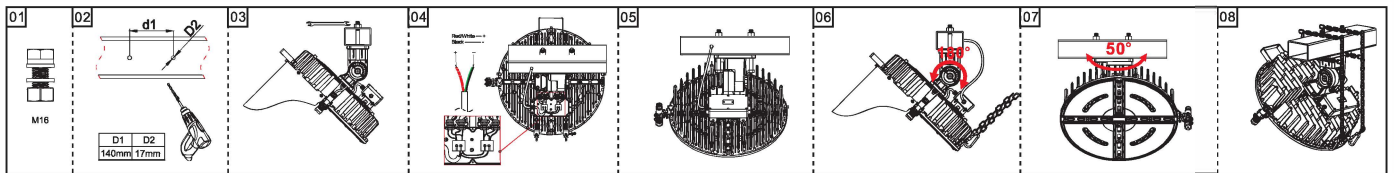

Dimensions:

300W/400W/500W/600W

300W/400W/500W/600W

300W/400W/500W/600W

700W/800W/1000W

700W/800W/1000W

700W/800W/1000W

Mounting Options:

Photometry

Installation

P1 U-Shaped Bracket

P2 Rotatable Bracket

P3 Slip Fitter

i-LUMINOSITY
LED LIGHTING FIXTURES

Date: _____
Project: _____
Price: _____

P4 Pole Bracket

P7 Slip Fitter (Separate Installation)

P8 Rotatable Bracket (Separate Installation)

ILODAFBR

SERIES NUMBER	WATTS / LUMENS	CCT	FINISH	BEAM ANGLE	MOUNTING
ILODAFBR	33 - 300W / 130LM/W	3 - 3000K	BR - BLACK / RED	15 - 15°	P1 - P1
	35 - 300W / 150LM/W	4 - 4000K	BB - BLACK / BLUE	30 - 30°	P2 - P2
	43 - 400W / 130LM/W	5 - 5000K	BG - BLACK / GREEN	45 - 45°	P3 - P3
	45 - 400W / 150LM/W	57 - 5700K	BL - BLACK / BLACK	80 - 80°	P4 - P4
	53 - 500W / 130LM/W		GG - GRAY / GRAY		P7 - P7
	55 - 500W / 150LM/W				P8 - P8
	65 - 600W / 150LM/W				
	73 - 700W / 130LM/W				
	75 - 700W / 150LM/W				
	83 - 800W / 130LM/W				
	85 - 800W / 150LM/W				
	13 - 1000W / 130LM/W				
	15 - 1000W / 150LM/W				
12 - 1200W / 150LM/W					