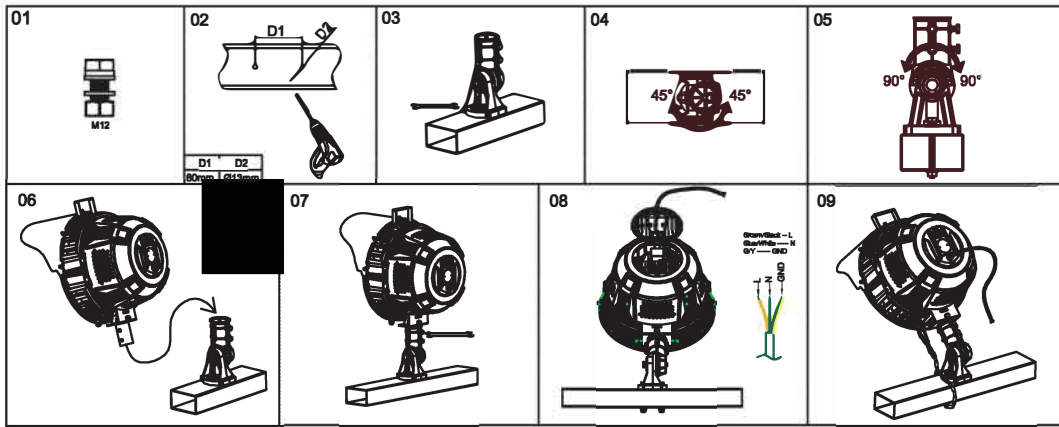

i-LUMINOSITY
LED LIGHTING FIXTURES

Date:	_____
Project:	_____
Price:	_____

Avalon Flood Light

Description:

Our Avalon Flood Light is sleek, stylish and energy efficient. Having a high lumen output of up to 130/150 Lm/W & a CRI >90, this fixture is bright while sustaining an even light spread. This product is ideal for facade lighting, wall washing, landscape lighting, sports fields, poster board lighting and building lighting.

Dimensions:

300W/400W/500W/600W

300W/400W/500W/600W

300W/400W/500W/600W

700W/800W/1000W

700W/800W/1000W

700W/800W/1000W

Mounting Options:

Photometry

Installation

P1 U-Shaped Bracket

P2 Rotatable Bracket

P3 Slip Fitter

i-LUMINOSITY
LED LIGHTING FIXTURES

Date: _____
Project: _____
Price: _____

P4 Pole Bracket

P7 Slip Fitter (Separate Installation)

P8 Rotatable Bracket (Separate Installation)

ILODAFBR

SERIES NUMBER	WATTS / LUMENS	CCT	FINISH	BEAM ANGLE	MOUNTING
ILODAFBR	33 - 300W / 130LM/W	3 - 3000K	BR - BLACK / RED	15 - 15°	P1 - P1
	35 - 300W / 150LM/W	4 - 4000K	BB - BLACK / BLUE	30 - 30°	P2 - P2
	43 - 400W / 130LM/W	5 - 5000K	BG - BLACK / GREEN	45 - 45°	P3 - P3
	45 - 400W / 150LM/W	57 - 5700K	BL - BLACK / BLACK	80 - 80°	P4 - P4
	53 - 500W / 130LM/W		GG - GRAY / GRAY		P7 - P7
	55 - 500W / 150LM/W				P8 - P8
	65 - 600W / 150LM/W				
	73 - 700W / 130LM/W				
	75 - 700W / 150LM/W				
	83 - 800W / 130LM/W				
	85 - 800W / 150LM/W				
	13 - 1000W / 130LM/W				
	15 - 1000W / 150LM/W				
12 - 1200W / 150LM/W					