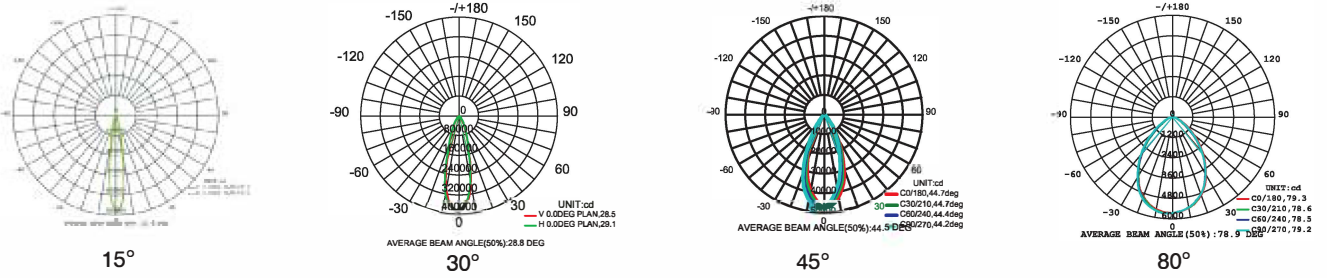

Photometry

Installation

P1 U-Shaped Bracket