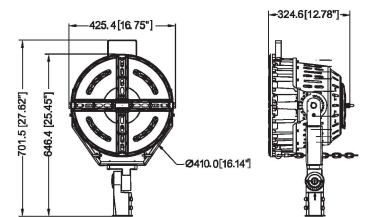

Features:

- Input Power: 100-277VAC
- Power Consumption: 300W, 400W, 500W, 600W, 700W, 800W, 1000W, or 1200W.
- Lumens Output: 130 Lm/W or 150 Lm/W.
- IP Rating: IP66 - wet locations.
- Available Color Options: 3000K, 4000K 5000K, or 5700K.
- Available Finish Options: Black or Gray
- Beam Angle: 15°, 30°, 45°, 80°
- CRI >90
- L70 Lifetime: >50,000 hours.
- Operating Temperature: -40°F ~ 113°F
- 7 Year Warranty.

Dimensions:

300W/400W/500W/600W

300W/400W/500W/600W

300W/400W/500W/600W

700W/800W/1000W

700W/800W/1000W

700W/800W/1000W

Mounting Options: