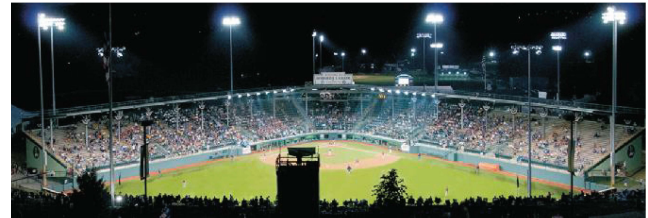

Features:

- Input Power: 100-277VAC
- Power Consumption: 300W, 400W, 500W, 600W, 700W, 800W, 1000W, or 1200W.
- Lumens Output: 130 Lm/W or 150 Lm/W.
- IP Rating: IP66 - wet locations.
- Available Color Options: 3000K, 4000K 5000K, or 5700K.
- Available Finish Options: Black or Gray
- Beam Angle: 15°, 30°, 45°, 80°
- CRI >90
- L70 Lifetime: >50,000 hours.
- Operating Temperature: -40°F ~ 113°F
- 7 Year Warranty.