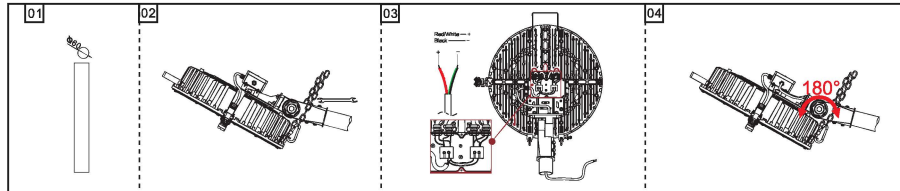

P7 Slip Fitter (Separate Installation)

P8 Rotatable Bracket (Separate Installation)