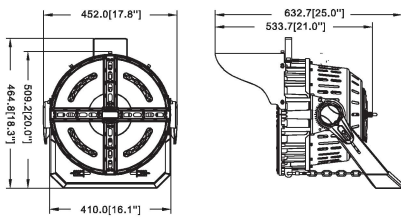

i-LUMINOSITY
LED LIGHTING FIXTURES

Date:	_____
Project:	_____
Price:	_____

Avalon Flood Light

Description:

Our Avalon Flood Light is sleek, stylish and energy efficient. Having a high lumen output of up to 130/150 Lm/W & a CRI >90, this fixture is bright while sustaining an even light spread. This product is ideal for facade lighting, wall washing, landscape lighting, sports fields, poster board lighting and building lighting.

Features:

- Input Power: 100-277VAC
- Power Consumption: 300W, 400W, 500W, 600W, 700W, 800W, 1000W, or 1200W.
- Lumens Output: 130 Lm/W or 150 Lm/W.
- IP Rating: IP66 - wet locations.
- Available Color Options: 3000K, 4000K 5000K, or 5700K.
- Available Finish Options: Black or Gray
- Beam Angle: 15°, 30°, 45°, 80°
- CRI >90
- L70 Lifetime: >50,000 hours.
- Operating Temperature: -40°F ~ 113°F
- 7 Year Warranty.

Dimensions:

300W/400W/500W/600W

300W/400W/500W/600W

300W/400W/500W/600W

700W/800W/1000W

700W/800W/1000W

700W/800W/1000W

Mounting Options: