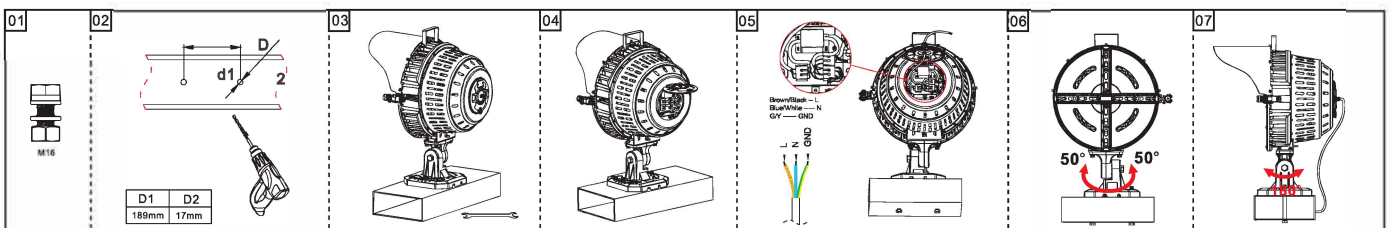

Dimensions:

300W/400W/500W/600W

300W/400W/500W/600W

300W/400W/500W/600W

700W/800W/1000W

700W/800W/1000W

700W/800W/1000W

Mounting Options:

Photometry

Installation

P1 U-Shaped Bracket

P2 Rotatable Bracket

P3 Slip Fitter

i-LUMINOSITY
LED LIGHTING FIXTURES

Date: _____
Project: _____
Price: _____

P4 Pole Bracket

P7 Slip Fitter (Separate Installation)

P8 Rotatable Bracket (Separate Installation)

ILODAFBR

SERIES NUMBER	WATTS / LUMENS	CCT	FINISH	BEAM ANGLE	MOUNTING
ILODAFBR	33 - 300W / 130LM/W	3 - 3000K	BR - BLACK / RED	15 - 15°	P1 - P1
	35 - 300W / 150LM/W	4 - 4000K	BB - BLACK / BLUE	30 - 30°	P2 - P2
	43 - 400W / 130LM/W	5 - 5000K	BG - BLACK / GREEN	45 - 45°	P3 - P3
	45 - 400W / 150LM/W	57 - 5700K	BL - BLACK / BLACK	80 - 80°	P4 - P4
	53 - 500W / 130LM/W		GG - GRAY / GRAY		P7 - P7
	55 - 500W / 150LM/W				P8 - P8
	65 - 600W / 150LM/W				
	73 - 700W / 130LM/W				
	75 - 700W / 150LM/W				
	83 - 800W / 130LM/W				
	85 - 800W / 150LM/W				
	13 - 1000W / 130LM/W				
	15 - 1000W / 150LM/W				
12 - 1200W / 150LM/W					