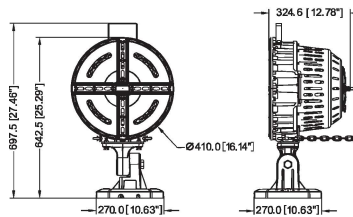

Features:

- Input Power: 100-277VAC
- Power Consumption: 300W, 400W, 500W, 600W, 700W, 800W, 1000W, or 1200W.
- Lumens Output: 130 Lm/W or 150 Lm/W.
- IP Rating: IP66 - wet locations.
- Available Color Options: 3000K, 4000K 5000K, or 5700K.
- Available Finish Options: Black or Gray
- Beam Angle: 15°, 30°, 45°, 80°
- CRI >90
- L70 Lifetime: >50,000 hours.
- Operating Temperature: -40°F ~ 113°F
- 7 Year Warranty.

Dimensions:

300W/400W/500W/600W

300W/400W/500W/600W

300W/400W/500W/600W

700W/800W/1000W

700W/800W/1000W

700W/800W/1000W

Mounting Options: