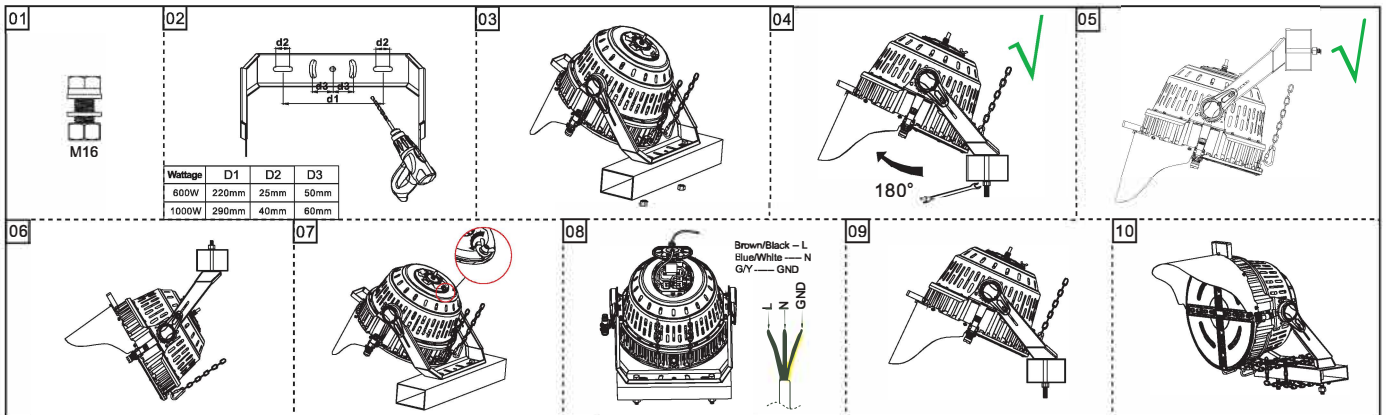

Dimensions:

300W/400W/500W/600W

300W/400W/500W/600W

300W/400W/500W/600W

700W/800W/1000W

700W/800W/1000W

700W/800W/1000W

Mounting Options:

Photometry

Installation

P1 U-Shaped Bracket

P2 Rotatable Bracket

P3 Slip Fitter

i-LUMINOSITY
LED LIGHTING FIXTURES

Date: _____
Project: _____
Price: _____

P4 Pole Bracket