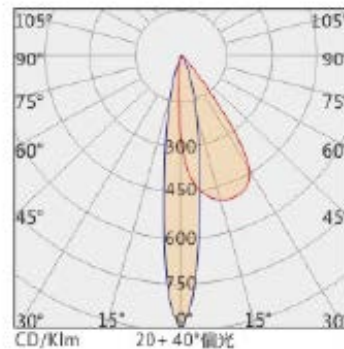

Date:	_____
Project:	_____
Price:	_____

Maggie Wall Washer Linear Light

Description:

Our Maggie Wall Washer Linear Light is available in an array of CCT & RGBW options, this wall mounted fixture is perfect for any space from offices to retail locations.

Features:

- Voltage: 24V DC
- Housing Material: Die-cast powder coated aluminum.
- Glass: Tempered glass. T=4mm.
- Wattage: 12W or 24W
- CRI >90
- Available Color Options: 2700K-6000K + RGB optional.
- Mounting: Wall mounted.
- Beam Angle: 30° symmetrical lens or asymmetrical lens 20*40° / 20*45°
- L70 Lifetime: >50,000 hours.
- Operating Temperature: -4°F - 104°F
- 7 Year Warranty.

i-LUMINOSITY
LED LIGHTING FIXTURES

Date:	_____
Project:	_____
Price:	_____

Dimensions: (MM)

Ordering Key:

SERIES NUMBER	WATTAGE / LED	BEAM ANGLE	CCT	FINISH	VOLTAGE
ILLLMWBL	12WM - 12W MONOCOLOR DMX	30° - 30°	27 - 2700K	C - COPPER	24 - 24V DC
	24W - 24W MONOCOLOR	40 - 20*40°	3 - 3000K		
	12W3 - 12W RGB 3 IN 1	45 - 20*45°	4 - 4000K		
	12W 4- 12W RGBW 4 IN 1		5 - 5000K		
			6 - 6000K		
			RGBW- RGBW		