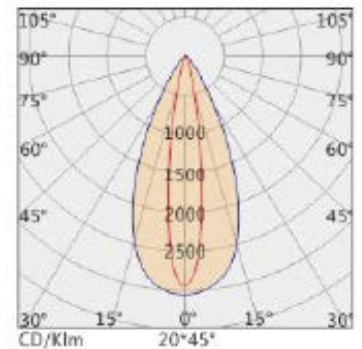

Date:	_____
Project:	_____
Price:	_____

Maggie Wall Washer Linear Light

Description:

Our Maggie Wall Washer Linear Light is available in an array of CCT & RGBW options, this wall mounted fixture is perfect for any space from offices to retail locations.

Features:

- Voltage: 24V DC
- Housing Material: Die-cast powder coated aluminum.
- Glass: Tempered glass. T=4mm.
- Wattage: 12W or 24W
- CRI >90
- Available Color Options: 2700K-6000K + RGB optional.
- Mounting: Wall mounted.
- Beam Angle: 30° symmetrical lens or asymmetrical lens 20*40° / 20*45°
- L70 Lifetime: >50,000 hours.
- Operating Temperature: -4°F - 104°F
- 7 Year Warranty.

i-LUMINOSITY
LED LIGHTING FIXTURES

Date:	_____
Project:	_____
Price:	_____

Dimensions: (MM)

Ordering Key:

SERIES NUMBER	WATTAGE / LED	BEAM ANGLE	CCT	FINISH	VOLTAGE
ILLLMWBL	12WM - 12W MONOCOLOR DMX	30° - 30°	27 - 2700K	C - COPPER	24 - 24V DC
	24W - 24W MONOCOLOR	40 - 20*40°	3 - 3000K		
	12W3 - 12W RGB 3 IN 1	45 - 20*45°	4 - 4000K		
	12W 4- 12W RGBW 4 IN 1		5 - 5000K		
			6 - 6000K		
			RGBW- RGBW		