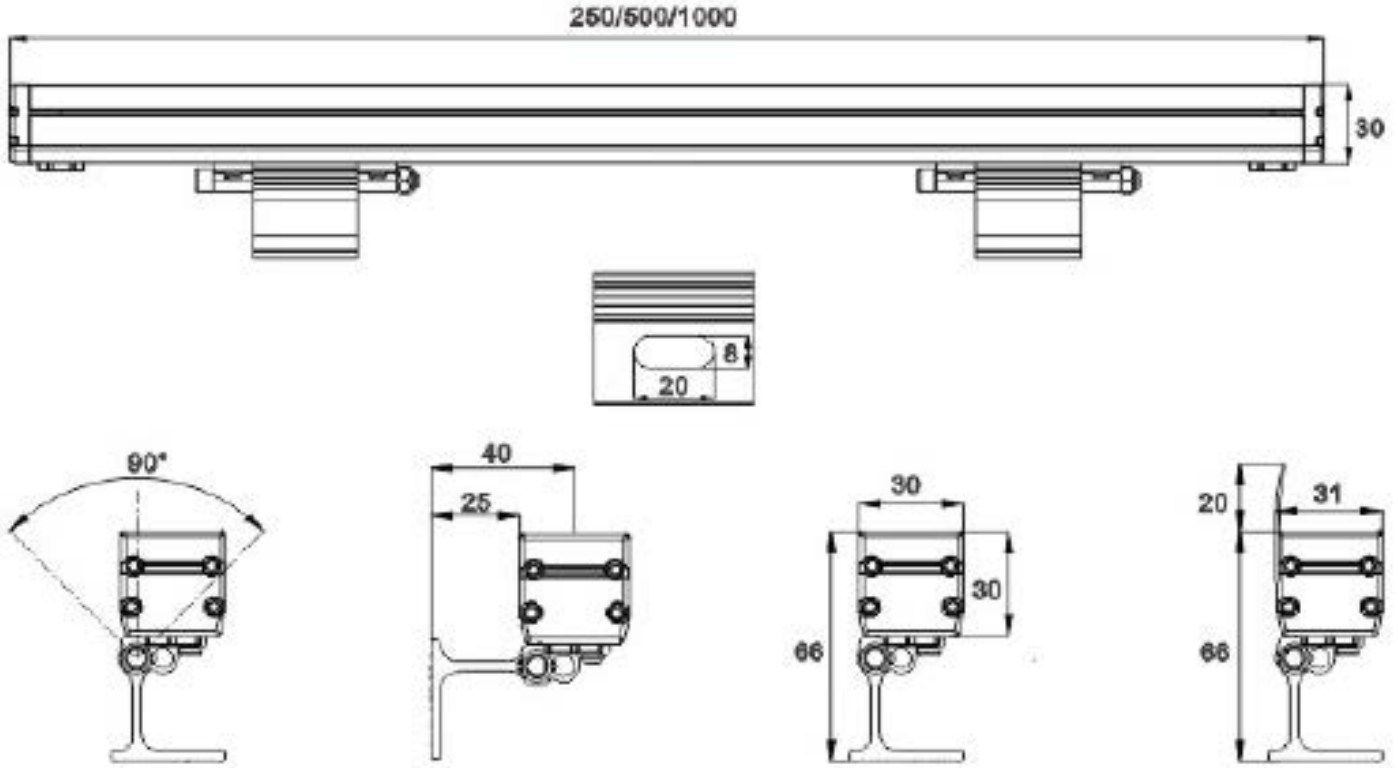

Date:	_____
Project:	_____
Price:	_____

Maggie Wall Washer Linear Light

Description:

Our Maggie Wall Washer Linear Light is available in an array of CCT & RGBW options, this wall mounted fixture is perfect for any space from offices to retail locations.

Features:

- Voltage: 24V DC
- Housing Material: Die-cast powder coated aluminum.
- Glass: Tempered glass. T=4mm.
- Wattage: 12W or 24W
- CRI >90
- Available Color Options: 2700K-6000K + RGB optional.
- Mounting: Wall mounted.
- Beam Angle: 30° symmetrical lens or asymmetrical lens 20*40° / 20*45°
- L70 Lifetime: >50,000 hours.
- Operating Temperature: -4°F - 104°F
- 7 Year Warranty.

i-LUMINOSITY
LED LIGHTING FIXTURES

Date:	_____
Project:	_____
Price:	_____

Dimensions: (MM)

Ordering Key:

SERIES NUMBER	WATTAGE / LED	BEAM ANGLE	CCT	FINISH	VOLTAGE
ILLLMWBL	12WM - 12W MONOCOLOR DMX	30° - 30°	27 - 2700K	C - COPPER	24 - 24V DC
	24W - 24W MONOCOLOR	40 - 20*40°	3 - 3000K		
	12W3 - 12W RGB 3 IN 1	45 - 20*45°	4 - 4000K		
	12W 4- 12W RGBW 4 IN 1		5 - 5000K		
			6 - 6000K		
			RGBW- RGBW		