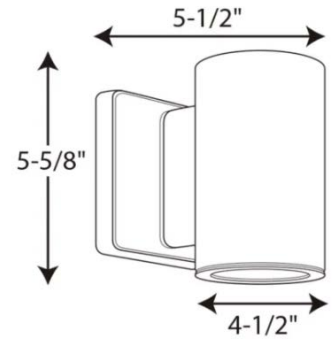

i-LUMINOSITY
LED LIGHTING FIXTURES

Date:	_____
Project:	_____
Price:	_____

LED Valerie Sconce

Description:

Our aluminum LED Valerie Sconce is available in both 5IN (down light only) or 8IN (up and down lighting) with finish options between white, silver, black, and bronze. This fixture is dimmable making it perfect for residential or commercial applications.

5IN

Dimensions:

8IN

Dimensions:

Date:	_____
Project:	_____
Price:	_____

Ordering Key:

SERIES NUMBER	WATTS/ SIZE/ LUMENS	CCT	FINISH	ADDITIONAL OPTIONS
ILSCVSPR	12w - 5IN / 1,038	3 - 3000K	BL - BLACK	DM - TRIAC DIMMING
	24w - 8IN / 2,019	4 - 4000K	S - SILVER	
		5 - 5000K	WH - WHITE	
			BR - BRONZE	