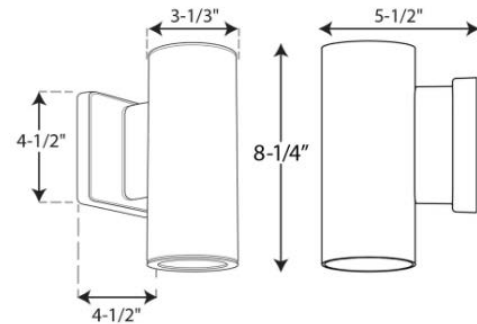

i-LUMINOSITY
LED LIGHTING FIXTURES

Date:	_____
Project:	_____
Price:	_____

LED Valerie Sconce

Description:

Our aluminum LED Valerie Sconce is available in both 5IN (down light only) or 8IN (up and down lighting) with finish options between white, silver, black, and bronze. This fixture is dimmable making it perfect for residential or commercial applications.

5IN

Dimensions:

8IN

Dimensions:

Date:	_____
Project:	_____
Price:	_____

Ordering Key:

SERIES NUMBER	WATTS/ SIZE/ LUMENS	CCT	FINISH	ADDITIONAL OPTIONS
ILSCVSPR	12w - 5IN / 1,038	3 - 3000K	BL - BLACK	DM - TRIAC DIMMING
	24w - 8IN / 2,019	4 - 4000K	S - SILVER	
		5 - 5000K	WH - WHITE	
			BR - BRONZE	