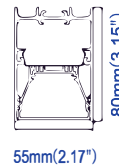

Mounting:

Wall Mounted

Pendant Mounted

Dimensions:

4FT

Date:	_____
Project:	_____
Price:	_____

Ordering Key:

SERIES NUMBER	WATTAGE / SIZE	CCT	FINISH	OPTIONS
ILUVHUBV	40W - 4FT		S - SILVER	PDT - PENDANT MOUNT
			WH - WHITE	WM- WALL MOUNT
			BL - BLACK	

Additional Accessories:

• Pendant

IL-NPF

IL-PF

IL-NPF: pendant wire+ canopy without cable hole

IL-PF: pendant wire+ canopy with cable hole

IL-WM: wall mounted clip

• Wall mounted