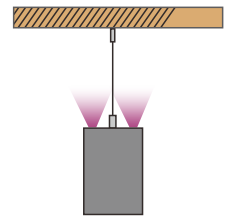

Pendant Mounted