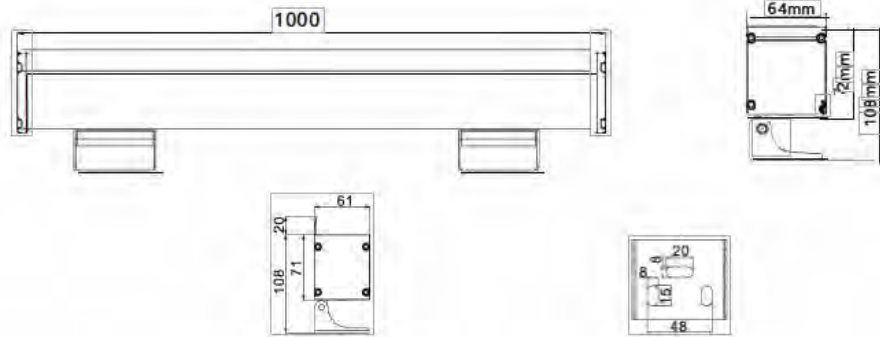

i-LUMINOSITY
LED LIGHTING FIXTURES

Date:	_____
Project:	_____
Price:	_____

Richmond Wall Washer Linear Light

Description:

Our Richmond Wall Washer Linear Light is our first of its kind. Available in an array of CCT & RGBW options, this wall mounted fixture is perfect for any space from offices to retail locations.

Features:

- Voltage: 24V DC or 100 – 277V AC
- Housing Material: Die-cast powder coated aluminum.
- Glass: Tempered glass. T=4mm.
- Wattage: 48W or 72W
- Input Power: 95 LM/W
- CRI >90
- Available Color Options: 2700K-6000K + RGBW optional.
- Mounting: Wall mounted.
- Beam Angle: 8° /15°/30°/45°/60°/ 10*60°/20*45°
- L70 Lifetime: >50,000 hours.
- Available Finish Options: Copper or Nickel.
- IP Rating: IP66
- Operating Temperature: -4°F - 104°F
- 7 Year Warranty.

Dimensions: (MM)

Date:	_____
Project:	_____
Price:	_____

Installation:

Ordering Key:

SERIES NUMBER	WATTS/ SIZE/ LUMENS	BEAM ANGLE	CCT	FINISH	VOLTAGE
ILLLRWBL	48W - 39IN/ 4,560	8° - 8°	27 - 2700K	C - COPPER	24 - 24V DC
	72W - 39IN/ 6,840	15° - 15°	3 - 3000K	N - NICKEL	120 - 120V
		30° - 30°	4 - 4000K		
		45° - 45°	5 - 5000K		
		60° - 60°	6 - 6000K		
		160 - 10*60°	RGBW- RGBW		
		245 - 20*45°			