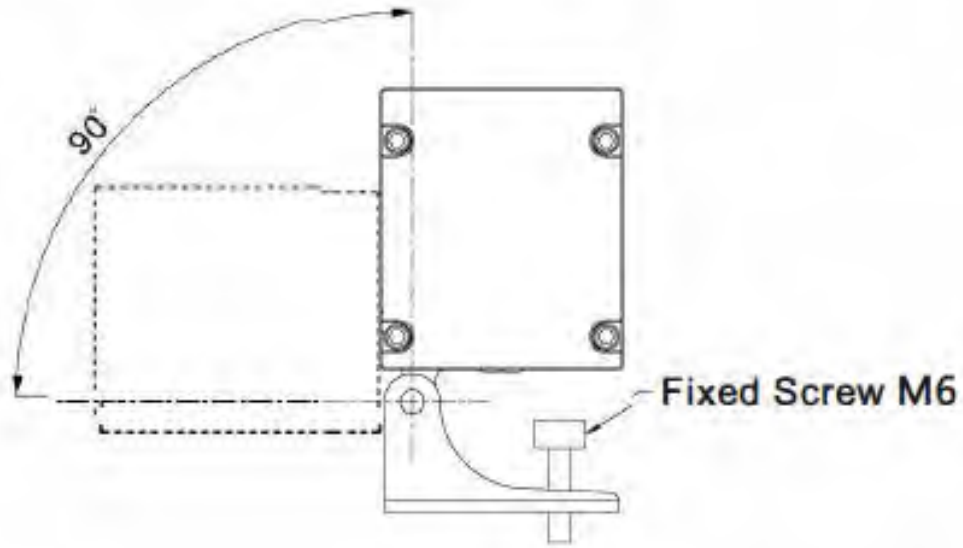

Features:

- Voltage: 24V DC or 100 – 277V AC
- Housing Material: Die-cast powder coated aluminum.
- Glass: Tempered glass. T=4mm.
- Wattage: 48W or 72W
- Input Power: 95 LM/W
- CRI >90
- Available Color Options: 2700K-6000K + RGBW optional.
- Mounting: Wall mounted.
- Beam Angle: 8° /15°/30°/45°/60°/ 10*60°/20*45°
- L70 Lifetime: >50,000 hours.
- Available Finish Options: Copper or Nickel.
- IP Rating: IP66
- Operating Temperature: -4°F - 104°F
- 7 Year Warranty.

Dimensions: (MM)

Date:	_____
Project:	_____
Price:	_____

Installation:

Ordering Key:

SERIES NUMBER	WATTS/ SIZE/ LUMENS	BEAM ANGLE	CCT	FINISH	VOLTAGE
ILLLRWBL	48W - 39IN/ 4,560	8° - 8°	27 - 2700K	C - COPPER	24 - 24V DC
	72W - 39IN/ 6,840	15° - 15°	3 - 3000K	N - NICKEL	120 - 120V
		30° - 30°	4 - 4000K		
		45° - 45°	5 - 5000K		
		60° - 60°	6 - 6000K		
		160 - 10*60°	RGBW- RGBW		
		245 - 20*45°			