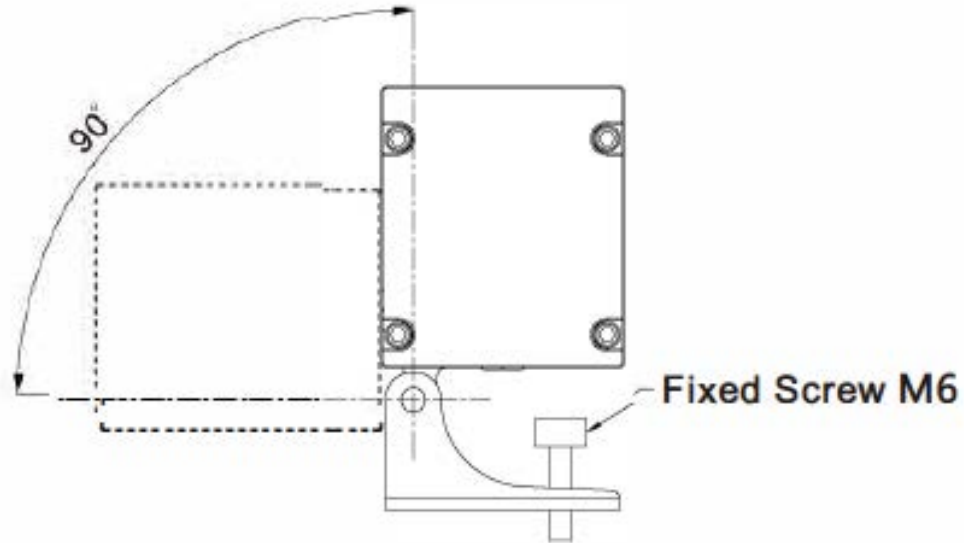

Date:	_____
Project:	_____
Price:	_____

Installation: