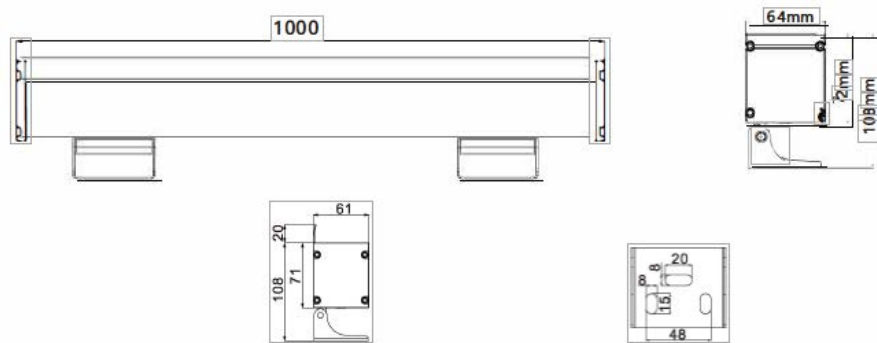

## Features:

- Voltage: 24V DC or 120 / 240V
- Housing Material: Die-cast powder coated aluminum.
- Glass: Tempered glass. T=4mm.
- Wattage: 48W or 72W
- Input Power: 95 LM/W
- CRI >90
- Available Color Options: 2700K-6000K + RGBW optional.
- Mounting: Wall mounted.
- Beam Angle: 8° /15°/30°/45°/60° / 10\*60°/20\*45°
- L70 Lifetime: >50,000 hours.
- Available Finish Options: Copper or Nickel.
- IP Rating: IP66
- Operating Temperature: -4°F - 104°F
- 7 Year Warranty.

## Dimensions: (MM)

Date:	_____
Project:	_____
Price:	_____