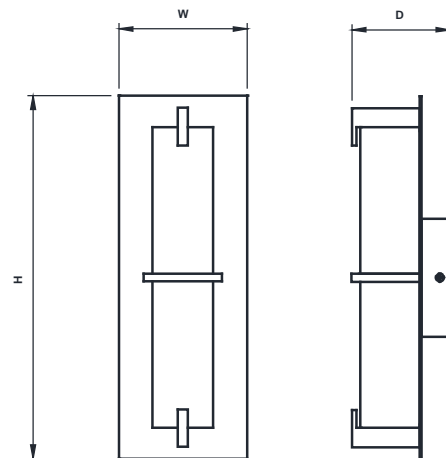

i-LUMINOSITY
LED LIGHTING FIXTURES

Date:	_____
Project:	_____
Price:	_____

LED BRIGHTON SCONCE

Description:

Our LED Brighton Sconce is a vanity fixture with a hotel like feel. Available in either nickel or bronze. ETL listed for damp locations make this fixture perfect for bathrooms, residential, and commercial properties.

Dimensions:

- 5.1"(W) x 14.5" (H) x 4.0"(D) IN

Date:	_____
Project:	_____
Price:	_____

Ordering Key:

SERIES NUMBER	WATTS / LUMENS	CCT	FINISH	ADDITIONAL OPTIONS
ILSCBSSP	12w - 1,000	3 - 3000K	N - NICKEL	TD - TRIAC DIMMING
		4 - 4000K	B - BRONZE	
		5 - 5000K		