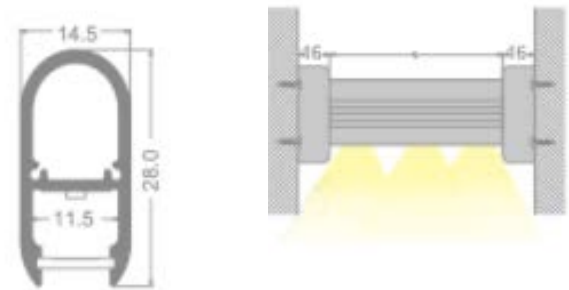

Dimensions: