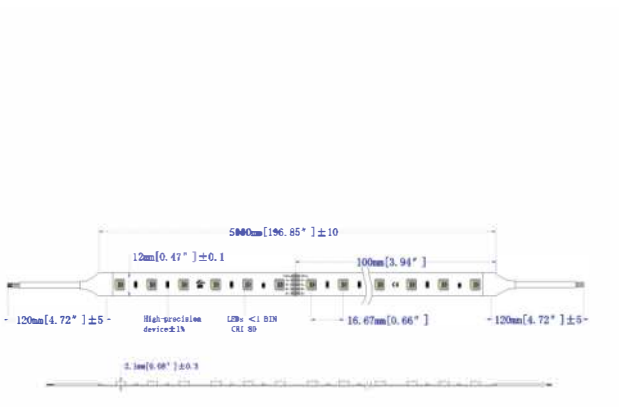

Dimensions: