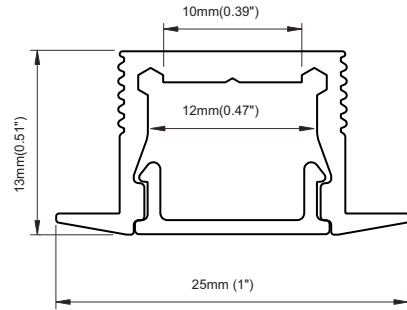

- Construction: Aluminum end cap and profile.
- Diffuser: Frosted.
- Length: 4FT, 6FT, or 8FT

Additional Options:

Photo	Description	Model code
	Pendant	PM
	6FT Suspension	6S
	12FT Suspension	12S

Photo	Description	Model code	Size(mm)
	Connection	CC0	50(L)*10(W)*2(H)
	Wall mounted	WM	
	Surface mounted	SM	

Date:	_____
Project:	_____
Price:	_____

Step 2: Choose Housing

Option 9:

- Finish: Silver
- Mounting: Recessed.

- Construction: Aluminum end cap and profile.
- Diffuser: Frosted.
- Length: 4FT, 6FT, or 8FT

Dimensions:

Option 10:

- Finish: Silver
- Mounting: Recessed.

- Construction: Aluminum end cap and profile.
- Diffuser: Frosted.
- Length: 4FT, 6FT, or 8FT

Dimensions:

Date:	_____
Project:	_____
Price:	_____