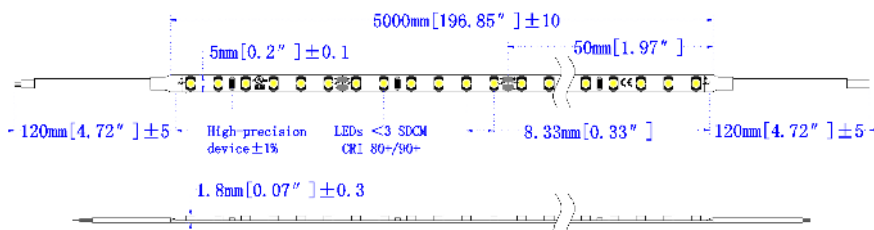

Step 1: Choose Strip

Option 1:

- Power: 2.93 W/FT
- Voltage: 24Vdc
- Lumens: 250 LM/FT or 90LM/W
- Beam Angle: 120°
- IP Rating: IP20 or IP68
- Cutting: .164 FT/Unit
- Rated life: 50,000 hours
- CRI>90
- Available in 2700K, 3000K, 3500K, 4000K, 6000K, or RGB.
- Dimming: Triac, 0-10V, or Smart.

Dimensions:

i-LUMINOSITY
LED LIGHTING FIXTURES

Date:	_____
Project:	_____
Price:	_____

Step 1: Choose Strip

Option 2:

- Power: 4.4 W/FT
- Voltage: 24Vdc
- Lumens: 490 LM/FT or 115 LM/W
- Cutting: .164 FT/Unit
- Beam Angle: 120°
- IP Rating: IP20, IP55, IP66, IP67, or IP68
- Rated life: 50,000 hours
- CRI>90
- Available in 2700K, 3000K, 4000K, or 6000K.
- Dimming: Triac, 0-10V, or Smart.

SC8
Strip
Connector

SC9
Strip
Connector

Dimensions:

Date:	_____
Project:	_____
Price:	_____

Step 1: Choose Strip

Option 3:

- Power: 4.4 W/FT
- Voltage: 24Vdc
- Lumens: 640 LM/FT or 155LM/W
- Cutting: .164 FT/Unit
- Beam Angle: 120°
- IP Rating: IP20, IP55, IP66, or IP67.
- Rated life: 50,000 hours
- CRI>90
- Available in 2700K, 3000K, 4000K, or 6000K.
- Dimming: Triac, 0-10V, or Smart.

Compatible Additional Options:

Dimensions:

Date:	_____
Project:	_____
Price:	_____

Step 1: Choose Strip

Option 4:

- Power: 6.16 W/FT
- Voltage: 24Vdc
- Lumens: 790 LM/FT or 135LM/W
- Cutting: .234 FT/Unit
- Beam Angle: 120°
- IP Rating: IP20, IP55, IP66, or IP67.
- Rated life: 50,000 hours
- CRI>90
- Available in 2700K, 3000K, 4000K, or 6000K.
- Dimming: Triac, 0-10V, or Smart.