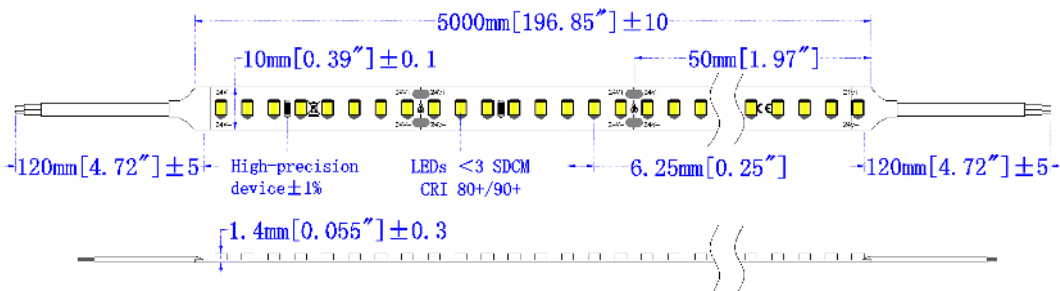

Dimensions:

i-LUMINOSITY
LED LIGHTING FIXTURES

Date:	_____
Project:	_____
Price:	_____

Step 1: Choose Strip

Option 2:

- Power: 4.4 W/FT
- Voltage: 24Vdc
- Lumens: 490 LM/FT or 115 LM/W
- Cutting: .164 FT/Unit
- Beam Angle: 120°
- IP Rating: IP20, IP55, IP66, IP67, or IP68
- Rated life: 50,000 hours
- CRI>90
- Available in 2700K, 3000K, 4000K, or 6000K.
- Dimming: Triac, 0-10V, or Smart.

SC8
Strip
Connector

SC9
Strip
Connector

Dimensions:

Date:	_____
Project:	_____
Price:	_____

Step 1: Choose Strip

Option 3:

- Power: 4.4 W/FT
- Voltage: 24Vdc
- Lumens: 640 LM/FT or 155LM/W
- Cutting: .164 FT/Unit
- Beam Angle: 120°
- IP Rating: IP20, IP55, IP66, or IP67.
- Rated life: 50,000 hours
- CRI>90
- Available in 2700K, 3000K, 4000K, or 6000K.
- Dimming: Triac, 0-10V, or Smart.

Compatible Additional Options:

Dimensions:

Date:	_____
Project:	_____
Price:	_____

Step 1: Choose Strip

Option 4:

- Power: 6.16 W/FT
- Voltage: 24Vdc
- Lumens: 790 LM/FT or 135LM/W
- Cutting: .234 FT/Unit
- Beam Angle: 120°
- IP Rating: IP20, IP55, IP66, or IP67.
- Rated life: 50,000 hours
- CRI>90
- Available in 2700K, 3000K, 4000K, or 6000K.
- Dimming: Triac, 0-10V, or Smart.

Option 5:

- Power: 5.85 W/FT
- Voltage: 24Vdc
- MIN Cutting: .328 FT/Unit
- Max Length: 16.4FT
- Beam Angle: 120°
- IP Rating: IP20, IP55, IP66, or IP67.
- Rated life: 50,000 hours
- CRI>90
- Dimming: 3 in 1 or Smart.