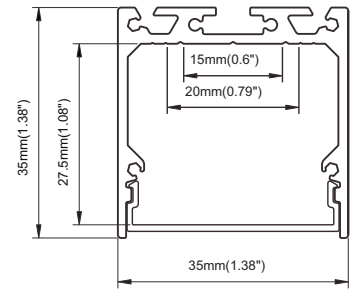

Option 7:

Option 8:

Dimensions:

Dimensions:

- Finish: Silver
- Mounting: Suspended, Surface, or Wall Mounted

- Finish: Silver, White, Black
- Mounting: Suspended or Surface Mounted

- Available in RGBW
- Construction: Aluminum end cap & profile.
- Diffuser: Frosted.
- Length: 4FT, 6FT, or 8FT