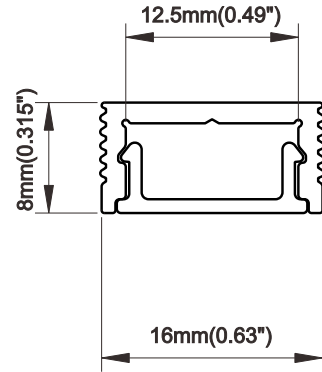

i-LUMINOSITY
LED LIGHTING FIXTURES

Step 2: Choose Housing

Option 1:

Dimensions:

- Finish: Silver
- Mounting: Surface Mounted or Recessed

- Construction: Aluminum end cap and profile.
- Diffuser: Frosted.
- Length: 4FT, 6FT, or 8FT