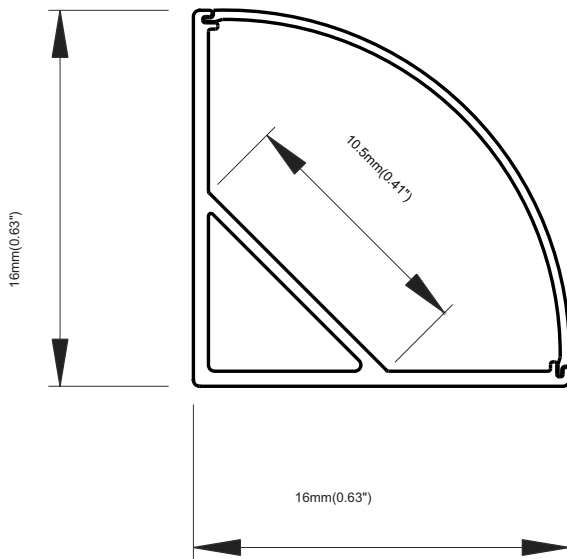

Step 2: Choose Housing

Option 5:

- Finish: Silver
- Mounting: Surface Mounted / Corners

- Construction: Aluminum end cap and profile.
- Diffuser: Frosted.
- Length: 4FT, 6FT, or 8FT

Dimensions:

Date:	_____
Project:	_____
Price:	_____