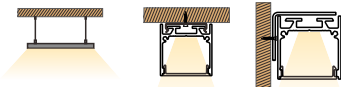

Option 7:

Option 8:

Dimensions:

Dimensions:

- Finish: Silver
- Mounting: Suspended, Surface, or Wall Mounted

- Finish: Silver, White, Black
- Mounting: Suspended or Surface Mounted

- Available in RGBW
- Construction: Aluminum end cap & profile.
- Diffuser: Frosted.
- Length: 4FT, 6FT, or 8FT