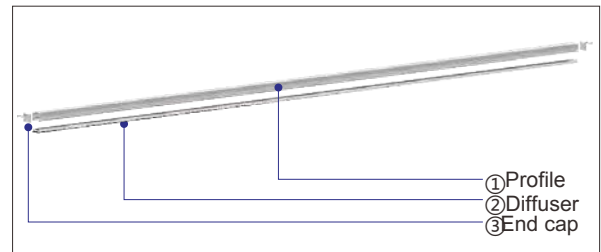

Step 2: Choose Housing

Option 5:

- Finish: Silver
- Mounting: Surface Mounted / Corners

- Construction: Aluminum end cap and profile.
- Diffuser: Frosted.
- Length: 4FT, 6FT, or 8FT

Dimensions:

Date:	_____
Project:	_____
Price:	_____