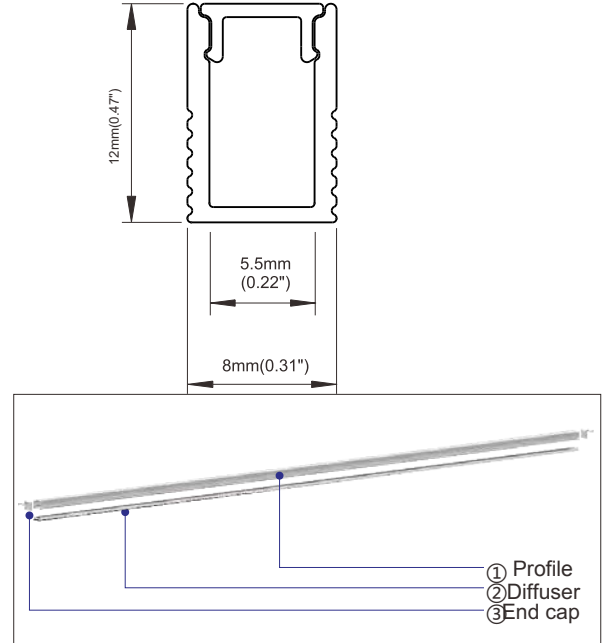

Dimensions: