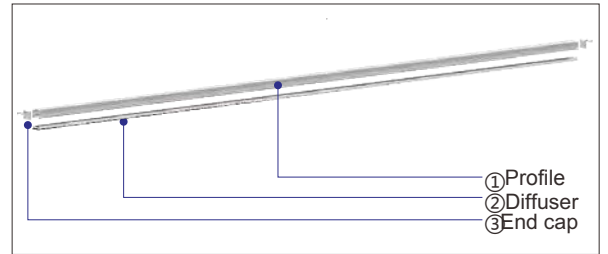

i-LUMINOSITY
LED LIGHTING FIXTURES

Step 2: Choose Housing

Option 1:

Dimensions:

- Finish: Silver
- Mounting: Surface Mounted or Recessed

- Construction: Aluminum end cap and profile.
- Diffuser: Frosted.
- Length: 4FT, 6FT, or 8FT