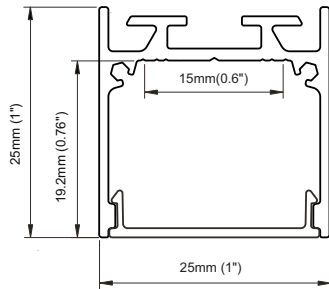

Dimensions: