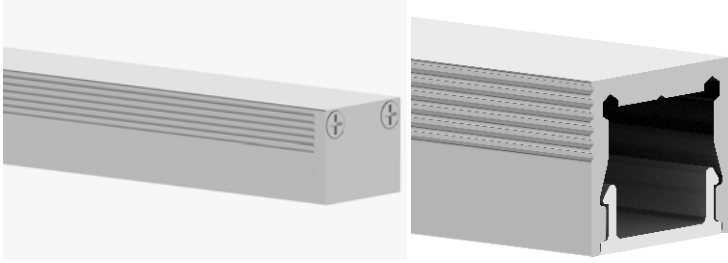

Date:	_____
Project:	_____
Price:	_____

Step 2: Choose Housing

Option 4:

Dimensions: