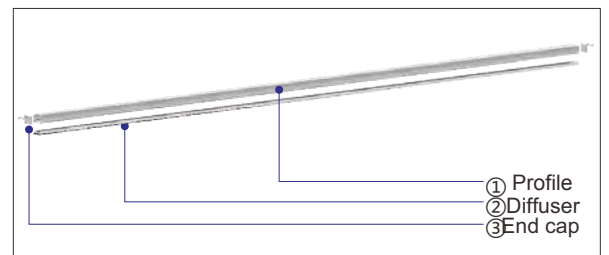

Dimensions:

Option 10:

- Finish: Silver
- Mounting: Recessed.

- Construction: Aluminum end cap and profile.
- Diffuser: Frosted.
- Length: 4FT, 6FT, or 8FT

Dimensions:

Date:	_____
Project:	_____
Price:	_____