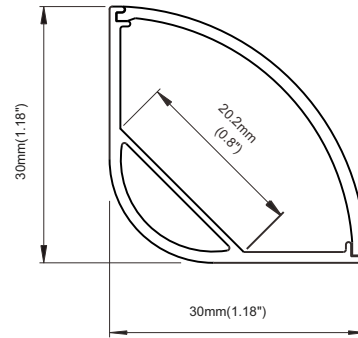

Dimensions: