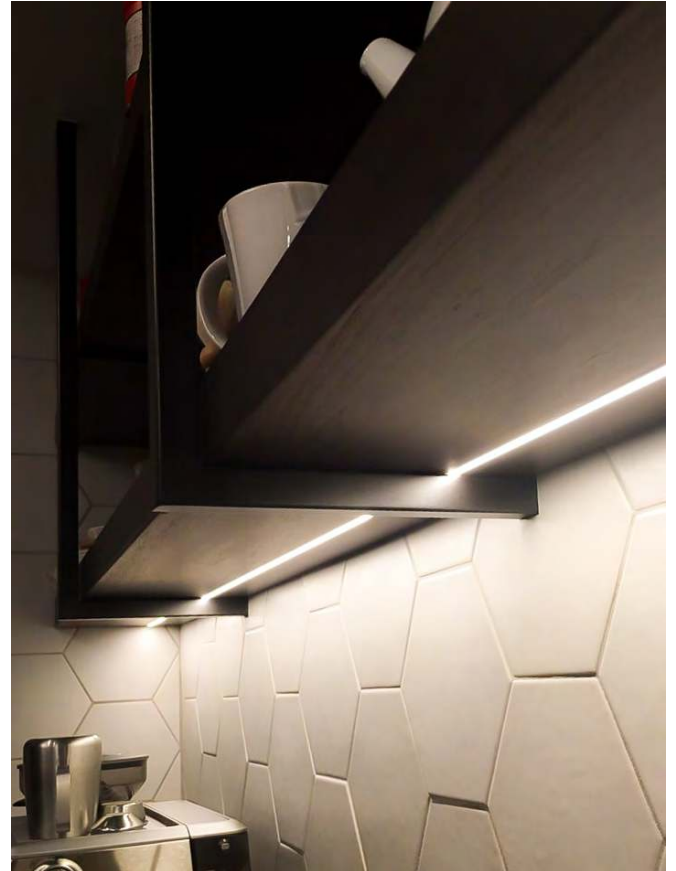

i-LUMINOSITY
LED LIGHTING FIXTURES

Step 2: Choose Housing

Option 1:

Dimensions:

- Finish: Silver
- Mounting: Surface Mounted or Recessed

- Construction: Aluminum end cap and profile.
- Diffuser: Frosted.
- Length: 4FT, 6FT, or 8FT