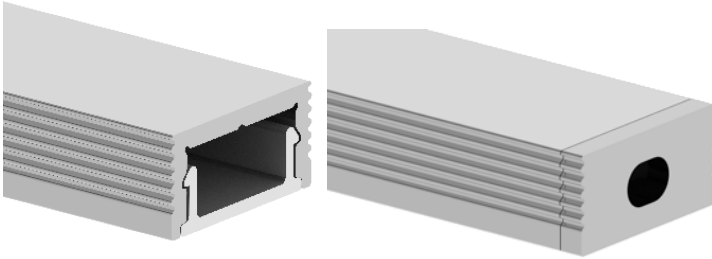

Optical System:

- A unique combination of reflective & refractive optical components achieves a uniform, comfortable look while eliminating pixelation & color fringing.
- Parts work in unison to optimize light distribution, balancing the high delivery of high illuminance levels on horizontal surfaces with an ideal amount of light on walls and vertical surfaces, increasing perception of spaciousness.

i-LUMINOSITY
LED LIGHTING FIXTURES

Step 2: Choose Housing

Option 1:

Dimensions:

- Finish: Silver
- Mounting: Surface Mounted or Recessed

- Construction: Aluminum end cap and profile.
- Diffuser: Frosted.
- Length: 4FT, 6FT, or 8FT