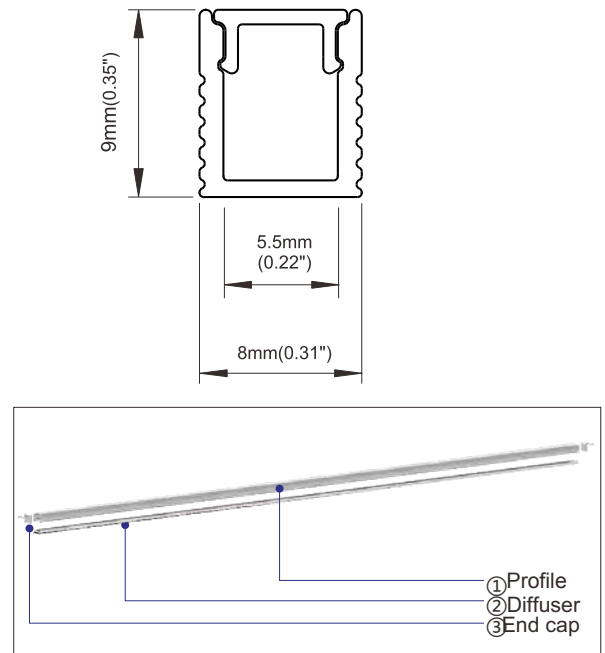

i-LUMINOSITY
LED LIGHTING FIXTURES

Step 2: Choose Housing

Option 1:

Dimensions:

- Finish: Silver
- Mounting: Surface Mounted or Recessed

- Construction: Aluminum end cap and profile.
- Diffuser: Frosted.
- Length: 4FT, 6FT, or 8FT

Dimensions:

Option 3:

- Finish: Silver
- Mounting: Surface Mounted or Recessed
- Construction: Aluminum end cap and profile.
- Diffuser: Frosted.
- Length: 4FT, 6FT, or 8FT

Dimensions:

Date:	_____
Project:	_____
Price:	_____