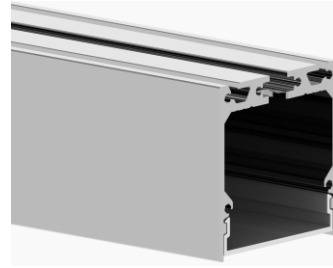

Option 7:

Option 8:

Dimensions:

Dimensions:

- Finish: Silver
- Mounting: Suspended, Surface, or Wall Mounted

- Finish: Silver, White, Black
- Mounting: Suspended or Surface Mounted

- Available in RGBW
- Construction: Aluminum end cap & profile.
- Diffuser: Frosted.
- Length: 4FT, 6FT, or 8FT