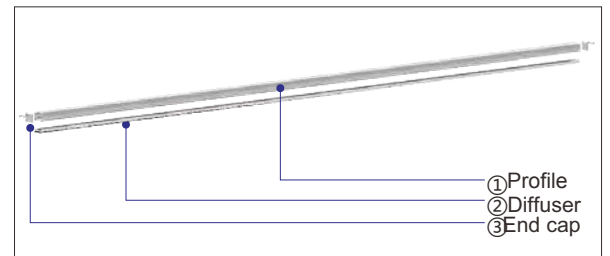

Dimensions: