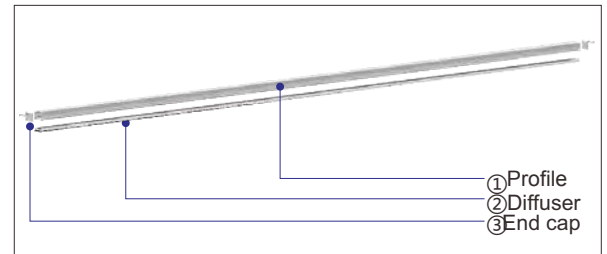

Dimensions: