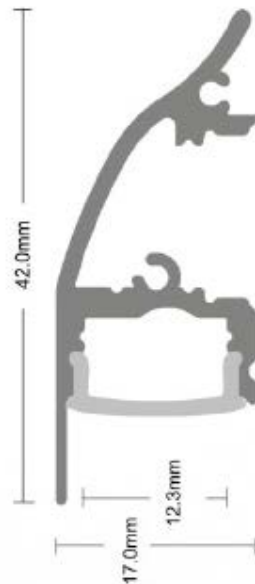

Option 12:

Dimensions:

- Finish: Silver
- Construction: Aluminum end cap and profile.
- Diffuser: Frosted.
- Length: 4FT, 6FT, or 8FT