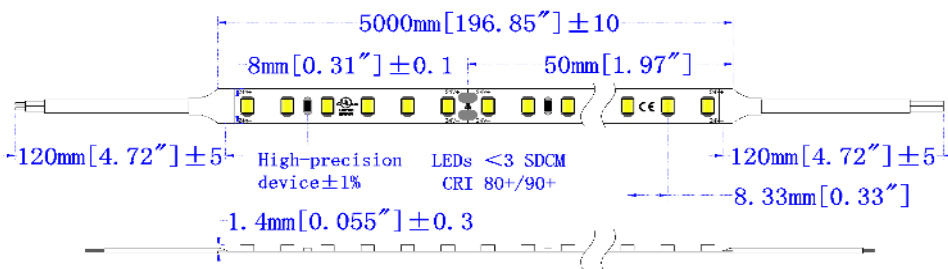

Step 1: Choose Strip

Option 1:

- Power: 2.93 W/FT
- Voltage: 24Vdc
- Lumens: 250 LM/FT or 90LM/W
- Beam Angle: 120°
- IP Rating: IP20 or IP68
- Cutting: .164 FT/Unit
- Rated life: 50,000 hours
- CRI>90
- Available in 2700K, 3000K, 3500K, 4000K, 6000K, or RGB.
- Dimming: Triac, 0-10V, or Smart.

Dimensions:

i-LUMINOSITY
LED LIGHTING FIXTURES

Date:	_____
Project:	_____
Price:	_____

Step 1: Choose Strip

Option 2:

- Power: 4.4 W/FT
- Voltage: 24Vdc
- Lumens: 490 LM/FT or 115 LM/W
- Cutting: .164 FT/Unit
- Beam Angle: 120°
- IP Rating: IP20, IP55, IP66, IP67, or IP68
- Rated life: 50,000 hours
- CRI>90
- Available in 2700K, 3000K, 4000K, or 6000K.
- Dimming: Triac, 0-10V, or Smart.

SC8
Strip
Connector

SC9
Strip
Connector

Dimensions:

Date:	_____
Project:	_____
Price:	_____

Step 1: Choose Strip

Option 3:

- Power: 4.4 W/FT
- Voltage: 24Vdc
- Lumens: 640 LM/FT or 155LM/W
- Cutting: .164 FT/Unit
- Beam Angle: 120°
- IP Rating: IP20, IP55, IP66, or IP67.
- Rated life: 50,000 hours
- CRI>90
- Available in 2700K, 3000K, 4000K, or 6000K.
- Dimming: Triac, 0-10V, or Smart.

Compatible Additional Options:

Dimensions:

Date:	_____
Project:	_____
Price:	_____

Step 1: Choose Strip

Option 4:

- Power: 6.16 W/FT
- Voltage: 24Vdc
- Lumens: 790 LM/FT or 135LM/W
- Cutting: .234 FT/Unit
- Beam Angle: 120°
- IP Rating: IP20, IP55, IP66, or IP67.
- Rated life: 50,000 hours
- CRI>90
- Available in 2700K, 3000K, 4000K, or 6000K.
- Dimming: Triac, 0-10V, or Smart.