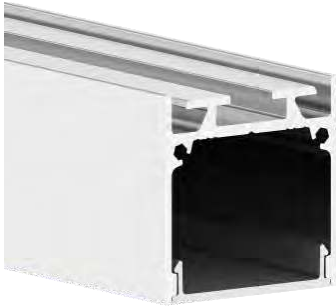

Option 7:

Option 8:

Dimensions:

Dimensions:

- Finish: Silver
- Mounting: Suspended, Surface, or Wall Mounted

- Finish: Silver, White, Black
- Mounting: Suspended or Surface Mounted

- Available in RGBW
- Construction: Aluminum end cap & profile.
- Diffuser: Frosted.
- Length: 4FT, 6FT, or 8FT