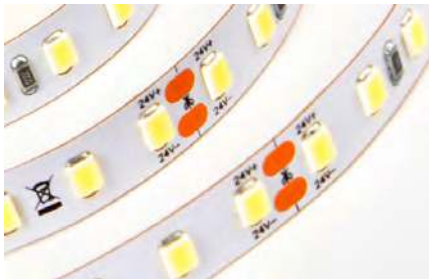

Step 1: Choose Strip

Option 1:

- Power: 2.93 W/FT
- Voltage: 24Vdc
- Lumens: 250 LM/FT or 90LM/W
- Beam Angle: 120°
- IP Rating: IP20 or IP68
- Cutting: .164 FT/Unit
- Rated life: 50,000 hours
- CRI>90
- Available in 2700K, 3000K, 3500K, 4000K, 6000K, or RGB.
- Dimming: Triac, 0-10V, or Smart.

Dimensions:

i-LUMINOSITY
LED LIGHTING FIXTURES

Date:	_____
Project:	_____
Price:	_____

Step 1: Choose Strip

Option 2:

- Power: 4.4 W/FT
- Voltage: 24Vdc
- Lumens: 490 LM/FT or 115 LM/W
- Cutting: .164 FT/Unit
- Beam Angle: 120°
- IP Rating: IP20, IP55, IP66, IP67, or IP68
- Rated life: 50,000 hours
- CRI>90
- Available in 2700K, 3000K, 4000K, or 6000K.
- Dimming: Triac, 0-10V, or Smart.

SC8
Strip
Connector

SC9
Strip
Connector

Dimensions:

Date:	_____
Project:	_____
Price:	_____

Step 1: Choose Strip

Option 3:

- Power: 4.4 W/FT
- Voltage: 24Vdc
- Lumens: 640 LM/FT or 155LM/W
- Cutting: .164 FT/Unit
- Beam Angle: 120°
- IP Rating: IP20, IP55, IP66, or IP67.
- Rated life: 50,000 hours
- CRI>90
- Available in 2700K, 3000K, 4000K, or 6000K.
- Dimming: Triac, 0-10V, or Smart.

Compatible Additional Options:

Dimensions:

Date:	_____
Project:	_____
Price:	_____

Step 1: Choose Strip

Option 4:

- Power: 6.16 W/FT
- Voltage: 24Vdc
- Lumens: 790 LM/FT or 135LM/W
- Cutting: .234 FT/Unit
- Beam Angle: 120°
- IP Rating: IP20, IP55, IP66, or IP67.
- Rated life: 50,000 hours
- CRI>90
- Available in 2700K, 3000K, 4000K, or 6000K.
- Dimming: Triac, 0-10V, or Smart.