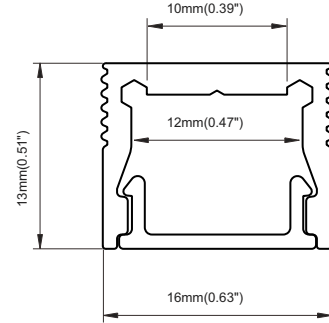

Date:	_____
Project:	_____
Price:	_____

Step 2: Choose Housing

Option 4:

Dimensions: