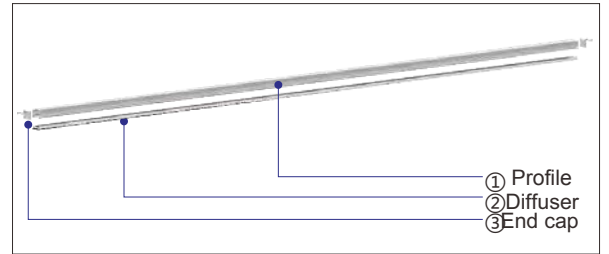

Step 2: Choose Housing

Option 4:

Dimensions:

- Finish: Silver
- Mounting: Surface Mounted or Recessed

- Construction: Aluminum end cap and profile.
- Diffuser: Frosted.
- Length: 4FT, 6FT, or 8FT

Date:	_____
Project:	_____
Price:	_____