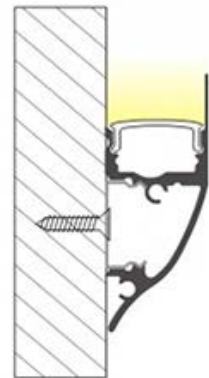

Installation: