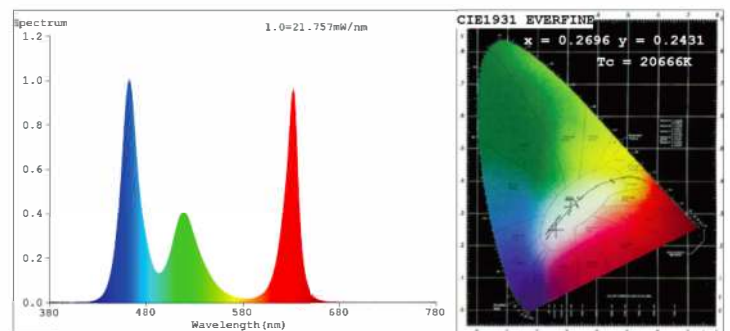

Test Report: