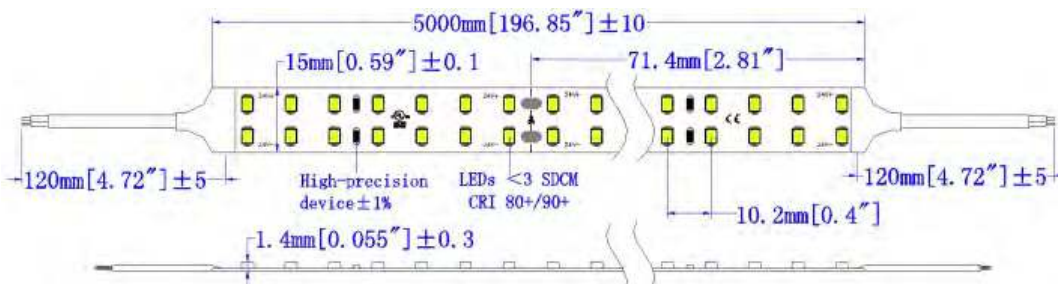

Dimensions: