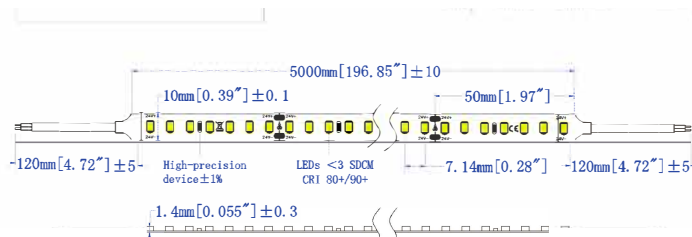

Dimensions:

i-LUMINOSITY
LED LIGHTING FIXTURES

Date:	_____
Project:	_____
Price:	_____

Step 1: Choose Strip

Option 2:

- Power: 4.4 W/FT
- Voltage: 24Vdc
- Lumens: 490 LM/FT or 115 LM/W
- Cutting: .164 FT/Unit
- Beam Angle: 120°
- IP Rating: IP20, IP55, IP66, IP67, or IP68
- Rated life: 50,000 hours
- CRI>90
- Available in 2700K, 3000K, 4000K, or 6000K.
- Dimming: Triac, 0-10V, or Smart.

Option 5:

- Power: 5.85 W/FT
- Voltage: 24Vdc
- MIN Cutting: .328 FT/Unit
- Max Length: 16.4FT
- Beam Angle: 120°
- IP Rating: IP20, IP55, IP66, or IP67.
- Rated life: 50,000 hours
- CRI>90
- Dimming: 3 in 1 or Smart.

Step 1: Choose Strip

Option 6:

- Power: 4.4 W/FT
- Voltage: 24Vdc
- Lumens: 518 LM/FT - 594LM/W
- Cutting: 16.4 FT/Unit
- Beam Angle: 120°
- IP Rating: IP20, IP55, IP66, or IP67.
- Rated life: 50,000 hours
- CRI>90
- Available in 2700K, 3000K, 4000K, or 6000K.
- Dimming: Triac, 0-10V, or Smart.

Compatible Additional Options:

SC1
Strip
Connector

SC2
Strip
Connector

SC3
Strip
Connector

SC4
Strip Connector
Compatible with SC3

Dimensions:

Date:	_____
Project:	_____
Price:	_____

Strip Ordering Key: