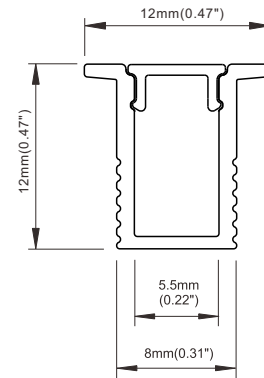

Dimensions:

Option 10:

- Finish: Silver
- Mounting: Recessed.

- Construction: Aluminum end cap and profile.
- Diffuser: Frosted.
- Length: 4FT, 6FT, or 8FT

Dimensions:

Date:	_____
Project:	_____
Price:	_____