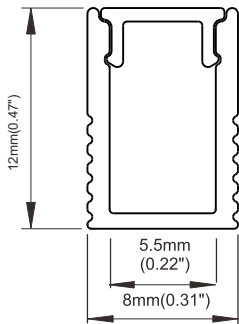

Dimensions:

Dimensions:

Photometric:

Photometric:

Option 3:

- Finish: Silver, Black, White
- Mounting: Surface Mounted or Recessed
- Power: 2.93 W/FT
- Voltage: DC 24V
- Lumens: 260 LM/FT or 90LM/W
- Beam Angle: 120°
- IP Rating: IP20, IP55, IP65, IP66, or IP67
- Available in 2700K, 3000K, 4000K, 6000K, or RGB.
- Dimming: Triac, 0-10V, or Smart.

Dimensions:

Photometric:

Option 4:

- Finish: Silver, Black, White
- Mounting: Recessed.
- Power: 2.93 W/FT
- Voltage: DC 24V
- Lumens: 260 LM/FT or 90LM/W
- Beam Angle: 120°
- IP Rating: IP20, IP55, IP65, IP66, or IP67
- Available in 2700K, 3000K, 4000K, 6000K, or RGB.
- Dimming: Triac, 0-10V, or Smart.

Dimensions:

Photometric:

Option 5:

- Finish: Silver, Black, White
- Mounting: Recessed. 
- Power: 4.39 W/FT
- Voltage: DC 24V
- Lumens: 506 LM/FT, 115 LM/W
- Beam Angle: 120°
- IP Rating: IP20, IP55, IP65, IP66, or IP67
- Available in 2700K, 3000K, 3500K, 4000K, 5000K, or 6000K.
- Dimming: Triac, 0-10V, or Smart.

Dimensions:

Photometric:

Option 6:

- Finish: Silver, Black, White
- Mounting: Surface Mounted / Corner 
- Power: 4.39 W/FT
- Voltage: DC 24V
- Lumens: 594 LM/FT, 135 LM/W
- Beam Angle: 120°
- IP Rating: IP20, IP55, IP65, IP66, or IP67.
- Available in 2700K, 3000K, 3500K, 4000K, 5000K, or 6000K.
- Dimming: Triac, 0-10V, or Smart.