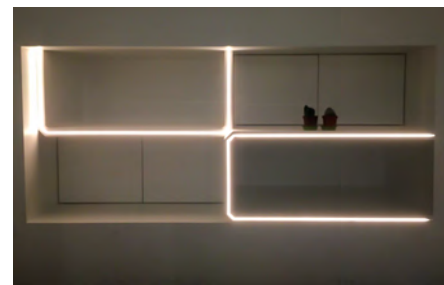

Date:	_____
Project:	_____
Price:	_____

Carlton LED Cove:

Carlton Cove lighting is an easy yet elegant method to breathe life into any mundane room. A simple run of strip lights along ceilings create pleasant layers of light that highlight the best cove lighting details, transforming dull spaces into eye-catching hubs. By manipulating light and shadow, strategic cove accent lighting with the best LED strip lights can add much-needed depth and dimension.

Features

- Construction: Aluminum end cap and profile.
- Diffuser: Frosted.
- Length: 4FT, 6FT, 8FT, or customized
- Finish: Silver, Black, or White
- Voltage: DC 24V
- Beam Angle: 120°
- IP Rating: IP20, IP55, IP66, IP66, or IP67.
- Rated life: 50,000 hours
- CRI>90
- Dimming: Triac, 0-10V, or Smart.

Option 2:

- Finish: Silver, Black, White
- Mounting: Surface Mounted or Recessed
- Power: 4.39 W/FT
- Voltage: DC 24V
- Lumens: 506 LM/FT, 115 LM/W
- Beam Angle: 120°
- IP Rating: IP20, IP55, IP65, IP66, or IP67
- Available in 2700K, 3000K, 4000K, 5000K or 6000K.
- Dimming: Triac, 0-10V, or Smart.

Dimensions:

Photometric:

Option 6:

- Finish: Silver, Black, White
- Mounting: Surface Mounted / Corner 
- Power: 4.39 W/FT
- Voltage: DC 24V
- Lumens: 594 LM/FT, 135 LM/W
- Beam Angle: 120°
- IP Rating: IP20, IP55, IP65, IP66, or IP67.
- Available in 2700K, 3000K, 3500K, 4000K, 5000K, or 6000K.
- Dimming: Triac, 0-10V, or Smart.