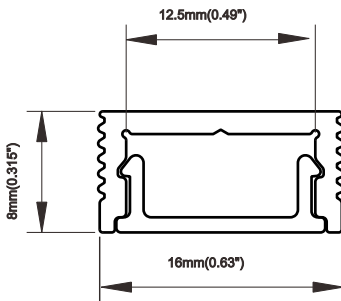

i-LUMINOSITY
LED LIGHTING FIXTURES

Date: _____
Project: _____
Price: _____

Option 1:

- Finish: Silver, Black, White
- Mounting: Surface Mounted or Recessed
- Power: 4.39 W/FT
- Voltage: DC 24V
- Lumens: 677 LM/FT, 155LM/W
- Beam Angle: 120°
- IP Rating: IP20, IP55, IP65, IP66, or IP67
- Available in 2700K, 3000K, 4000K, 5000K or 6000K.
- Dimming: Triac, 0-10V, or Smart.

Dimensions:

Dimensions:

Photometric:

Photometric:

Option 3:

- Finish: Silver, Black, White
- Mounting: Surface Mounted or Recessed
- Power: 2.93 W/FT
- Voltage: DC 24V
- Lumens: 260 LM/FT or 90LM/W
- Beam Angle: 120°
- IP Rating: IP20, IP55, IP65, IP66, or IP67
- Available in 2700K, 3000K, 4000K, 6000K, or RGB.
- Dimming: Triac, 0-10V, or Smart.

Dimensions:

Photometric:

Option 4:

- Finish: Silver, Black, White
- Mounting: Recessed.
- Power: 2.93 W/FT
- Voltage: DC 24V
- Lumens: 260 LM/FT or 90LM/W
- Beam Angle: 120°
- IP Rating: IP20, IP55, IP65, IP66, or IP67
- Available in 2700K, 3000K, 4000K, 6000K, or RGB.
- Dimming: Triac, 0-10V, or Smart.

Dimensions:

Photometric:

Option 6:

- Finish: Silver, Black, White
- Mounting: Surface Mounted / Corner 
- Power: 4.39 W/FT
- Voltage: DC 24V
- Lumens: 594 LM/FT, 135 LM/W
- Beam Angle: 120°
- IP Rating: IP20, IP55, IP65, IP66, or IP67.
- Available in 2700K, 3000K, 3500K, 4000K, 5000K, or 6000K.
- Dimming: Triac, 0-10V, or Smart.