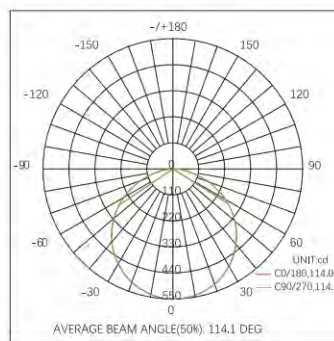

Dimensions:

Dimensions:

Photometric:

Photometric:

Option 3:

- Finish: Silver, Black, White
- Mounting: Surface Mounted or Recessed
- Power: 2.93 W/FT
- Voltage: DC 24V
- Lumens: 260 LM/FT or 90LM/W
- Beam Angle: 120°
- IP Rating: IP20, IP55, IP65, IP66, or IP67
- Available in 2700K, 3000K, 4000K, 6000K, or RGB.
- Dimming: Triac, 0-10V, or Smart.

Dimensions:

Photometric:

Option 4:

- Finish: Silver, Black, White
- Mounting: Recessed.
- Power: 2.93 W/FT
- Voltage: DC 24V
- Lumens: 260 LM/FT or 90LM/W
- Beam Angle: 120°
- IP Rating: IP20, IP55, IP65, IP66, or IP67
- Available in 2700K, 3000K, 4000K, 6000K, or RGB.
- Dimming: Triac, 0-10V, or Smart.

Dimensions:

Photometric:

Option 5:

- Finish: Silver, Black, White
- Mounting: Recessed. 
- Power: 4.39 W/FT
- Voltage: DC 24V
- Lumens: 506 LM/FT, 115 LM/W
- Beam Angle: 120°
- IP Rating: IP20, IP55, IP65, IP66, or IP67
- Available in 2700K, 3000K, 3500K, 4000K, 5000K, or 6000K.
- Dimming: Triac, 0-10V, or Smart.

Dimensions:

Photometric:

Option 6:

- Finish: Silver, Black, White
- Mounting: Surface Mounted / Corner 
- Power: 4.39 W/FT
- Voltage: DC 24V
- Lumens: 594 LM/FT, 135 LM/W
- Beam Angle: 120°
- IP Rating: IP20, IP55, IP65, IP66, or IP67.
- Available in 2700K, 3000K, 3500K, 4000K, 5000K, or 6000K.
- Dimming: Triac, 0-10V, or Smart.