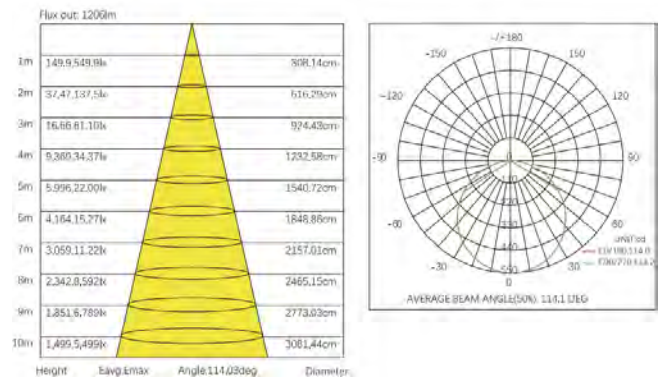

Dimensions:

Photometric:

Option 6:

- Finish: Silver, Black, White
- Mounting: Surface Mounted / Corner 
- Power: 4.39 W/FT
- Voltage: DC 24V
- Lumens: 594 LM/FT, 135 LM/W
- Beam Angle: 120°
- IP Rating: IP20, IP55, IP65, IP66, or IP67.
- Available in 2700K, 3000K, 3500K, 4000K, 5000K, or 6000K.
- Dimming: Triac, 0-10V, or Smart.

Dimensions:

Photometric:

Date:	_____
Project:	_____
Price:	_____

Housing Option 7:

- Finish: Silver, Black, White
- Mounting: Surface Mounted/Corner
- Power: 6.16 W/FT
- Voltage: DC 24V
- Lumens: 823 LM/FT or 135LM/W
- Beam Angle: 120°
- IP Rating: IP20, IP55, IP66, IP66, or IP67.
- Available in 2700K, 3000K, 3500K, 4000K, 5000K or 6000K.
- Dimming: Triac, 0-10V, or Smart.

Dimensions:

Photometric:

Date: _____
 Project: _____
 Price: _____

Option 9:

- Finish: Silver, Black, White
- Mounting: Wall Mounted
- Power: 4.39 W/FT
- Voltage: DC 24V
- Lumens: 677 LM/FT, 155LM/W
- Beam Angle: 120°
- IP Rating: IP20, IP55, IP66, IP66, or IP67.
- Available in 2700K, 3000K, 3500K, 4000K, 5000K or 6000K.
- Dimming: Triac, 0-10V, or Smart.

Dimensions:

Photometric:

Ordering Key:

SERIES NUMBER	HOUSING	LENGTH	WATTAGE	CCT	FINISH	IP RATING	MOUNTING
ILCVCNBV	1P - OPTION 1	4F - 48INCH	XXW - BASED ON STRIP	27K - 2700K	B - BLACK	IP20 - IP20	S - SURFACE
	2P - OPTION 2	6F - 72INCH		3K - 3000K	S - SILVER	IP55 - IP55	R - RECESSED
	3P - OPTION 3	8F - 96INCH		35K - 3500K	W - WHITE	IP66 - IP66	W - WALL
	4P - OPTION 4	X - CUSTOM LENGTH*		4K - 4000K	X - CUSTOMIZED	IP67 - IP67	P - PENDANT
	5P - OPTION 5	* PLEASE SPECIFY		5K - 5000K		IP68 - IP68	
	6P - OPTION 6	LENGTH IN INCHES		6K - 6000K			
	7P - OPTION 7			RGBW - RGBW**			
	8P - OPTION 8						
	9P - OPTION 9						