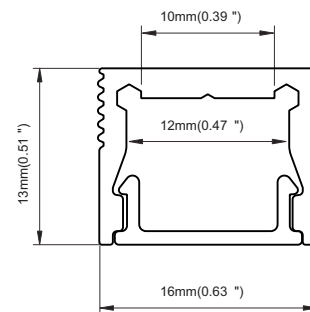

Dimensions:

Dimensions:

Photometric:

Photometric:

Option 3:

- Finish: Silver, Black, White
- Mounting: Surface Mounted or Recessed
- Power: 2.93 W/FT
- Voltage: DC 24V
- Lumens: 260 LM/FT or 90LM/W
- Beam Angle: 120°
- IP Rating: IP20, IP55, IP65, IP66, or IP67
- Available in 2700K, 3000K, 4000K, 6000K, or RGB.
- Dimming: Triac, 0-10V, or Smart.

Dimensions:

Photometric:

Option 4:

- Finish: Silver, Black, White
- Mounting: Recessed.
- Power: 2.93 W/FT
- Voltage: DC 24V
- Lumens: 260 LM/FT or 90LM/W
- Beam Angle: 120°
- IP Rating: IP20, IP55, IP65, IP66, or IP67
- Available in 2700K, 3000K, 4000K, 6000K, or RGB.
- Dimming: Triac, 0-10V, or Smart.

Dimensions:

Photometric:

Option 5:

- Finish: Silver, Black, White
- Mounting: Recessed. 
- Power: 4.39 W/FT
- Voltage: DC 24V
- Lumens: 506 LM/FT, 115 LM/W
- Beam Angle: 120°
- IP Rating: IP20, IP55, IP65, IP66, or IP67
- Available in 2700K, 3000K, 3500K, 4000K, 5000K, or 6000K.
- Dimming: Triac, 0-10V, or Smart.

Dimensions:

Photometric:

Option 6:

- Finish: Silver, Black, White
- Mounting: Surface Mounted / Corner 
- Power: 4.39 W/FT
- Voltage: DC 24V
- Lumens: 594 LM/FT, 135 LM/W
- Beam Angle: 120°
- IP Rating: IP20, IP55, IP65, IP66, or IP67.
- Available in 2700K, 3000K, 3500K, 4000K, 5000K, or 6000K.
- Dimming: Triac, 0-10V, or Smart.