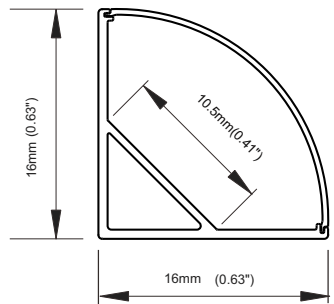

Dimensions: