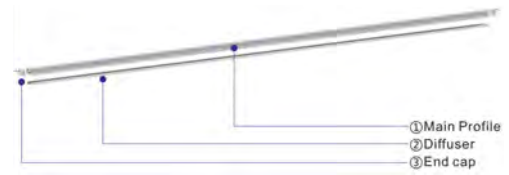

Date:	_____
Project:	_____
Price:	_____

Carlton LED Cove:

Carlton Cove lighting is an easy yet elegant method to breathe life into any mundane room. A simple run of strip lights along ceilings create pleasant layers of light that highlight the best cove lighting details, transforming dull spaces into eye-catching hubs. By manipulating light and shadow, strategic cove accent lighting with the best LED strip lights can add much-needed depth and dimension.

Features

- Construction: Aluminum end cap and profile.
- Diffuser: Frosted.
- Length: 4FT, 6FT, 8FT, or customized
- Finish: Silver, Black, or White
- Voltage: DC 24V
- Beam Angle: 120°
- IP Rating: IP20, IP55, IP66, IP66, or IP67.
- Rated life: 50,000 hours
- CRI>90
- Dimming: Triac, 0-10V, or Smart.

Dimensions:

Dimensions:

Photometric:

Photometric:

Option 3:

- Finish: Silver, Black, White
- Mounting: Surface Mounted or Recessed
- Power: 2.93 W/FT
- Voltage: DC 24V
- Lumens: 260 LM/FT or 90LM/W
- Beam Angle: 120°
- IP Rating: IP20, IP55, IP65, IP66, or IP67
- Available in 2700K, 3000K, 4000K, 6000K, or RGB.
- Dimming: Triac, 0-10V, or Smart.

Dimensions:

Photometric:

Option 6:

- Finish: Silver, Black, White
- Mounting: Surface Mounted / Corner 
- Power: 4.39 W/FT
- Voltage: DC 24V
- Lumens: 594 LM/FT, 135 LM/W
- Beam Angle: 120°
- IP Rating: IP20, IP55, IP65, IP66, or IP67.
- Available in 2700K, 3000K, 3500K, 4000K, 5000K, or 6000K.
- Dimming: Triac, 0-10V, or Smart.