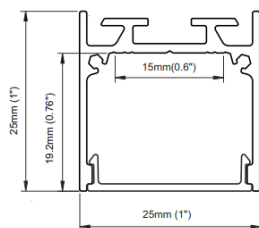

Dimensions:

Photometric:

Option 6:

- Finish: Silver, Black, White
- Mounting: Surface Mounted / Corner 
- Power: 4.39 W/FT
- Voltage: DC 24V
- Lumens: 594 LM/FT, 135 LM/W
- Beam Angle: 120°
- IP Rating: IP20, IP55, IP65, IP66, or IP67.
- Available in 2700K, 3000K, 3500K, 4000K, 5000K, or 6000K.
- Dimming: Triac, 0-10V, or Smart.

Dimensions:

Photometric:

Housing Option 8:

- Finish: Silver, Black, White
- Mounting: Suspended, Surface, or Wall Mounted
- Power: 6.16 W/FT
- Voltage: DC 24V
- Lumens: 823 LM/FT or 135LM/W
- Beam Angle: 120°
- IP Rating: IP20, IP55, IP66, IP66, or IP67.
- Available in 2700K, 3000K, 3500K, 4000K, 5000K or 6000K.
- Dimming: Triac, 0-10V, or Smart.

Dimensions:

Photometric:

Date: _____
 Project: _____
 Price: _____

Option 9:

- Finish: Silver, Black, White
- Mounting: Wall Mounted
- Power: 4.39 W/FT
- Voltage: DC 24V
- Lumens: 677 LM/FT, 155LM/W
- Beam Angle: 120°
- IP Rating: IP20, IP55, IP66, IP66, or IP67.
- Available in 2700K, 3000K, 3500K, 4000K, 5000K or 6000K.
- Dimming: Triac, 0-10V, or Smart.

Dimensions:

Photometric:

Ordering Key:

SERIES NUMBER	HOUSING	LENGTH	WATTAGE	CCT	FINISH	IP RATING	MOUNTING
ILCVCNBV	1P - OPTION 1	4F - 48INCH	XXW - BASED ON STRIP	27K - 2700K	B - BLACK	IP20 - IP20	S - SURFACE
	2P - OPTION 2	6F - 72INCH		3K - 3000K	S - SILVER	IP55 - IP55	R - RECESSED
	3P - OPTION 3	8F - 96INCH		35K - 3500K	W - WHITE	IP66 - IP66	W - WALL
	4P - OPTION 4	X - CUSTOM LENGTH*		4K - 4000K	X - CUSTOMIZED	IP67 - IP67	P - PENDANT
	5P - OPTION 5	* PLEASE SPECIFY		5K - 5000K		IP68 - IP68	
	6P - OPTION 6	LENGTH IN INCHES		6K - 6000K			
	7P - OPTION 7			RGBW - RGBW**			
	8P - OPTION 8						
	9P - OPTION 9						