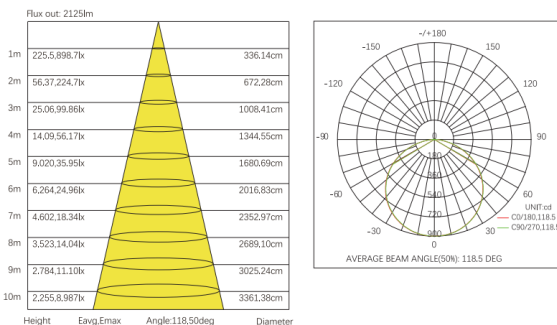

Date:	_____
Project:	_____
Price:	_____

Housing Option 7:

- Finish: Silver, Black, White
- Mounting: Surface Mounted/Corner
- Power: 6.16 W/FT
- Voltage: DC 24V
- Lumens: 823 LM/FT or 135LM/W
- Beam Angle: 120°
- IP Rating: IP20, IP55, IP66, IP66, or IP67.
- Available in 2700K, 3000K, 3500K, 4000K, 5000K or 6000K.
- Dimming: Triac, 0-10V, or Smart.

Dimensions:

Photometric:

Housing Option 8:

- Finish: Silver, Black, White
- Mounting: Suspended, Surface, or Wall Mounted
- Power: 6.16 W/FT
- Voltage: DC 24V
- Lumens: 823 LM/FT or 135LM/W
- Beam Angle: 120°
- IP Rating: IP20, IP55, IP66, IP66, or IP67.
- Available in 2700K, 3000K, 3500K, 4000K, 5000K or 6000K.
- Dimming: Triac, 0-10V, or Smart.

Dimensions:

Photometric: