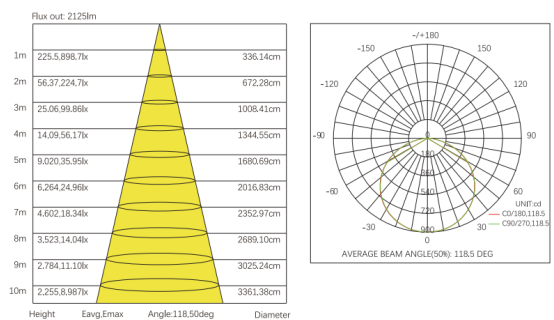

Dimensions:

Photometric:

Option 6:

- Finish: Silver, Black, White
- Mounting: Surface Mounted / Corner 
- Power: 4.39 W/FT
- Voltage: DC 24V
- Lumens: 594 LM/FT, 135 LM/W
- Beam Angle: 120°
- IP Rating: IP20, IP55, IP65, IP66, or IP67.
- Available in 2700K, 3000K, 3500K, 4000K, 5000K, or 6000K.
- Dimming: Triac, 0-10V, or Smart.

Dimensions:

Photometric:

Date:	_____
Project:	_____
Price:	_____

Housing Option 7:

- Finish: Silver, Black, White
- Mounting: Surface Mounted/Corner
- Power: 6.16 W/FT
- Voltage: DC 24V
- Lumens: 823 LM/FT or 135LM/W
- Beam Angle: 120°
- IP Rating: IP20, IP55, IP66, IP66, or IP67.
- Available in 2700K, 3000K, 3500K, 4000K, 5000K or 6000K.
- Dimming: Triac, 0-10V, or Smart.

Dimensions:

Photometric:

Housing Option 8:

- Finish: Silver, Black, White
- Mounting: Suspended, Surface, or Wall Mounted
- Power: 6.16 W/FT
- Voltage: DC 24V
- Lumens: 823 LM/FT or 135LM/W
- Beam Angle: 120°
- IP Rating: IP20, IP55, IP66, IP66, or IP67.
- Available in 2700K, 3000K, 3500K, 4000K, 5000K or 6000K.
- Dimming: Triac, 0-10V, or Smart.

Dimensions:

Photometric:

Date: _____
 Project: _____
 Price: _____

Option 9:

- Finish: Silver, Black, White
- Mounting: Wall Mounted
- Power: 4.39 W/FT
- Voltage: DC 24V
- Lumens: 677 LM/FT, 155LM/W
- Beam Angle: 120°
- IP Rating: IP20, IP55, IP66, IP66, or IP67.
- Available in 2700K, 3000K, 3500K, 4000K, 5000K or 6000K.
- Dimming: Triac, 0-10V, or Smart.