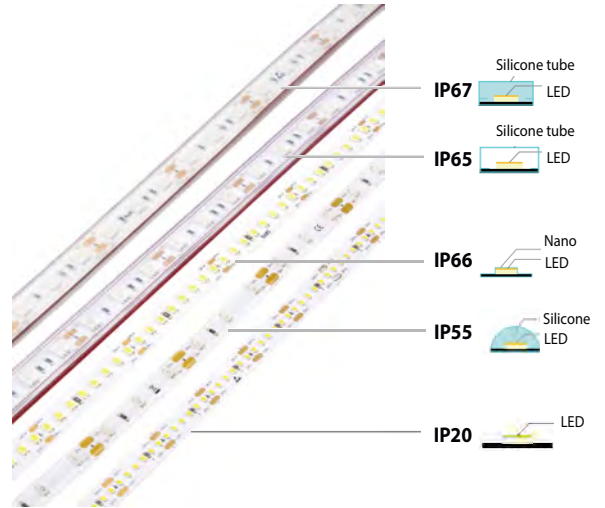

Date:	_____
Project:	_____
Price:	_____

Carlton LED Cove:

Carlton Cove lighting is an easy yet elegant method to breathe life into any mundane room. A simple run of strip lights along ceilings create pleasant layers of light that highlight the best cove lighting details, transforming dull spaces into eye-catching hubs. By manipulating light and shadow, strategic cove accent lighting with the best LED strip lights can add much-needed depth and dimension.

Features

- Construction: Aluminum end cap and profile.
- Diffuser: Frosted.
- Length: 4FT, 6FT, 8FT, or customized
- Finish: Silver, Black, or White
- Voltage: DC 24V
- Beam Angle: 120°
- IP Rating: IP20, IP55, IP66, IP66, or IP67.
- Rated life: 50,000 hours
- CRI>90
- Dimming: Triac, 0-10V, or Smart.

Dimensions:

Dimensions:

Photometric:

Photometric:

Option 3:

- Finish: Silver, Black, White
- Mounting: Surface Mounted or Recessed
- Power: 2.93 W/FT
- Voltage: DC 24V
- Lumens: 260 LM/FT or 90LM/W
- Beam Angle: 120°
- IP Rating: IP20, IP55, IP65, IP66, or IP67
- Available in 2700K, 3000K, 4000K, 6000K, or RGB.
- Dimming: Triac, 0-10V, or Smart.

Dimensions:

Photometric:

Option 6:

- Finish: Silver, Black, White
- Mounting: Surface Mounted / Corner 
- Power: 4.39 W/FT
- Voltage: DC 24V
- Lumens: 594 LM/FT, 135 LM/W
- Beam Angle: 120°
- IP Rating: IP20, IP55, IP65, IP66, or IP67.
- Available in 2700K, 3000K, 3500K, 4000K, 5000K, or 6000K.
- Dimming: Triac, 0-10V, or Smart.