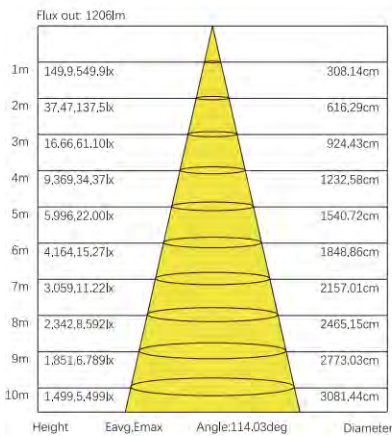

Dimensions:

Dimensions:

Photometric:

Photometric:

Option 3:

- Finish: Silver, Black, White
- Mounting: Surface Mounted or Recessed
- Power: 2.93 W/FT
- Voltage: DC 24V
- Lumens: 260 LM/FT or 90LM/W
- Beam Angle: 120°
- IP Rating: IP20, IP55, IP65, IP66, or IP67
- Available in 2700K, 3000K, 4000K, 6000K, or RGB.
- Dimming: Triac, 0-10V, or Smart.

Dimensions:

Photometric:

Option 4:

- Finish: Silver, Black, White
- Mounting: Recessed.
- Power: 2.93 W/FT
- Voltage: DC 24V
- Lumens: 260 LM/FT or 90LM/W
- Beam Angle: 120°
- IP Rating: IP20, IP55, IP65, IP66, or IP67
- Available in 2700K, 3000K, 4000K, 6000K, or RGB.
- Dimming: Triac, 0-10V, or Smart.

Dimensions:

Photometric:

Option 5:

- Finish: Silver, Black, White
- Mounting: Recessed. 
- Power: 4.39 W/FT
- Voltage: DC 24V
- Lumens: 506 LM/FT, 115 LM/W
- Beam Angle: 120°
- IP Rating: IP20, IP55, IP65, IP66, or IP67
- Available in 2700K, 3000K, 3500K, 4000K, 5000K, or 6000K.
- Dimming: Triac, 0-10V, or Smart.

Dimensions:

Photometric:

Option 6:

- Finish: Silver, Black, White
- Mounting: Surface Mounted / Corner 
- Power: 4.39 W/FT
- Voltage: DC 24V
- Lumens: 594 LM/FT, 135 LM/W
- Beam Angle: 120°
- IP Rating: IP20, IP55, IP65, IP66, or IP67.
- Available in 2700K, 3000K, 3500K, 4000K, 5000K, or 6000K.
- Dimming: Triac, 0-10V, or Smart.