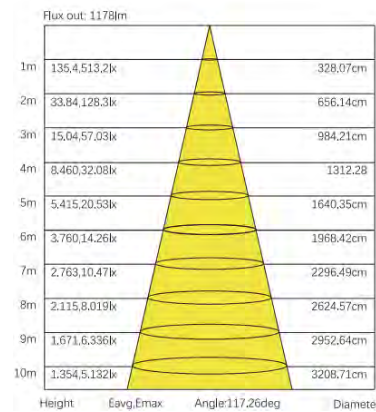

Dimensions:

Dimensions:

Photometric:

Photometric:

Option 3:

- Finish: Silver, Black, White
- Mounting: Surface Mounted or Recessed
- Power: 2.93 W/FT
- Voltage: DC 24V
- Lumens: 260 LM/FT or 90LM/W
- Beam Angle: 120°
- IP Rating: IP20, IP55, IP65, IP66, or IP67
- Available in 2700K, 3000K, 4000K, 6000K, or RGB.
- Dimming: Triac, 0-10V, or Smart.

Dimensions:

Photometric:

Option 4:

- Finish: Silver, Black, White
- Mounting: Recessed.
- Power: 2.93 W/FT
- Voltage: DC 24V
- Lumens: 260 LM/FT or 90LM/W
- Beam Angle: 120°
- IP Rating: IP20, IP55, IP65, IP66, or IP67
- Available in 2700K, 3000K, 4000K, 6000K, or RGB.
- Dimming: Triac, 0-10V, or Smart.

Dimensions:

Photometric:

Option 5:

- Finish: Silver, Black, White
- Mounting: Recessed. 
- Power: 4.39 W/FT
- Voltage: DC 24V
- Lumens: 506 LM/FT, 115 LM/W
- Beam Angle: 120°
- IP Rating: IP20, IP55, IP65, IP66, or IP67
- Available in 2700K, 3000K, 3500K, 4000K, 5000K, or 6000K.
- Dimming: Triac, 0-10V, or Smart.

Dimensions:

Photometric:

Option 6:

- Finish: Silver, Black, White
- Mounting: Surface Mounted / Corner 
- Power: 4.39 W/FT
- Voltage: DC 24V
- Lumens: 594 LM/FT, 135 LM/W
- Beam Angle: 120°
- IP Rating: IP20, IP55, IP65, IP66, or IP67.
- Available in 2700K, 3000K, 3500K, 4000K, 5000K, or 6000K.
- Dimming: Triac, 0-10V, or Smart.