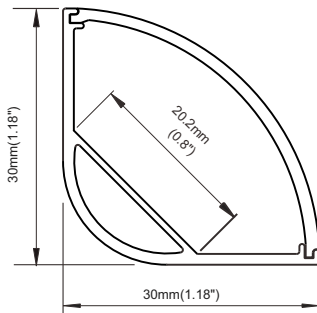

Dimensions:

Photometric: