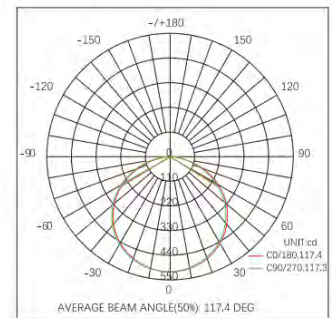

Dimensions:

Dimensions:

Photometric:

Photometric:

Option 3:

- Finish: Silver, Black, White
- Mounting: Surface Mounted or Recessed
- Power: 2.93 W/FT
- Voltage: DC 24V
- Lumens: 260 LM/FT or 90LM/W
- Beam Angle: 120°
- IP Rating: IP20, IP55, IP65, IP66, or IP67
- Available in 2700K, 3000K, 4000K, 6000K, or RGB.
- Dimming: Triac, 0-10V, or Smart.

Dimensions:

Photometric:

Option 4:

- Finish: Silver, Black, White
- Mounting: Recessed.
- Power: 2.93 W/FT
- Voltage: DC 24V
- Lumens: 260 LM/FT or 90LM/W
- Beam Angle: 120°
- IP Rating: IP20, IP55, IP65, IP66, or IP67
- Available in 2700K, 3000K, 4000K, 6000K, or RGB.
- Dimming: Triac, 0-10V, or Smart.

Dimensions:

Photometric:

Option 5:

- Finish: Silver, Black, White
- Mounting: Recessed. 
- Power: 4.39 W/FT
- Voltage: DC 24V
- Lumens: 506 LM/FT, 115 LM/W
- Beam Angle: 120°
- IP Rating: IP20, IP55, IP65, IP66, or IP67
- Available in 2700K, 3000K, 3500K, 4000K, 5000K, or 6000K.
- Dimming: Triac, 0-10V, or Smart.

Dimensions:

Photometric:

Option 6:

- Finish: Silver, Black, White
- Mounting: Surface Mounted / Corner 
- Power: 4.39 W/FT
- Voltage: DC 24V
- Lumens: 594 LM/FT, 135 LM/W
- Beam Angle: 120°
- IP Rating: IP20, IP55, IP65, IP66, or IP67.
- Available in 2700K, 3000K, 3500K, 4000K, 5000K, or 6000K.
- Dimming: Triac, 0-10V, or Smart.