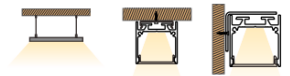

Dimensions:

Photometric:

Housing Option 8:

- Finish: Silver, Black, White
- Mounting: Suspended, Surface, or Wall Mounted
- Power: 6.16 W/FT
- Voltage: DC 24V
- Lumens: 823 LM/FT or 135LM/W
- Beam Angle: 120°
- IP Rating: IP20, IP55, IP66, IP66, or IP67.
- Available in 2700K, 3000K, 3500K, 4000K, 5000K or 6000K.
- Dimming: Triac, 0-10V, or Smart.