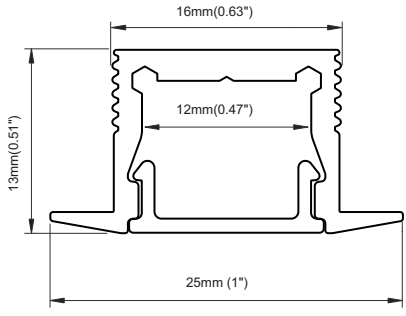

Dimensions:

Dimensions:

Photometric:

Photometric:

Option 3:

- Finish: Silver, Black, White
- Mounting: Surface Mounted or Recessed
- Power: 2.93 W/FT
- Voltage: DC 24V
- Lumens: 260 LM/FT or 90LM/W
- Beam Angle: 120°
- IP Rating: IP20, IP55, IP65, IP66, or IP67
- Available in 2700K, 3000K, 4000K, 6000K, or RGB.
- Dimming: Triac, 0-10V, or Smart.

Dimensions:

Photometric:

Option 4:

- Finish: Silver, Black, White
- Mounting: Recessed.
- Power: 2.93 W/FT
- Voltage: DC 24V
- Lumens: 260 LM/FT or 90LM/W
- Beam Angle: 120°
- IP Rating: IP20, IP55, IP65, IP66, or IP67
- Available in 2700K, 3000K, 4000K, 6000K, or RGB.
- Dimming: Triac, 0-10V, or Smart.

Dimensions:

Photometric:

Option 5:

- Finish: Silver, Black, White
- Mounting: Recessed. 
- Power: 4.39 W/FT
- Voltage: DC 24V
- Lumens: 506 LM/FT, 115 LM/W
- Beam Angle: 120°
- IP Rating: IP20, IP55, IP65, IP66, or IP67
- Available in 2700K, 3000K, 3500K, 4000K, 5000K, or 6000K.
- Dimming: Triac, 0-10V, or Smart.

Dimensions:

Photometric:

Option 6:

- Finish: Silver, Black, White
- Mounting: Surface Mounted / Corner 
- Power: 4.39 W/FT
- Voltage: DC 24V
- Lumens: 594 LM/FT, 135 LM/W
- Beam Angle: 120°
- IP Rating: IP20, IP55, IP65, IP66, or IP67.
- Available in 2700K, 3000K, 3500K, 4000K, 5000K, or 6000K.
- Dimming: Triac, 0-10V, or Smart.