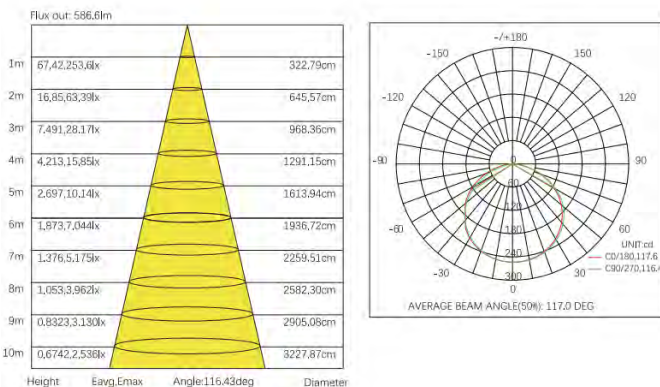

Dimensions:

Dimensions:

Photometric:

Photometric:

Option 3:

- Finish: Silver, Black, White
- Mounting: Surface Mounted or Recessed
- Power: 2.93 W/FT
- Voltage: DC 24V
- Lumens: 260 LM/FT or 90LM/W
- Beam Angle: 120°
- IP Rating: IP20, IP55, IP65, IP66, or IP67
- Available in 2700K, 3000K, 4000K, 6000K, or RGB.
- Dimming: Triac, 0-10V, or Smart.

Dimensions:

Photometric:

Option 4:

- Finish: Silver, Black, White
- Mounting: Recessed.
- Power: 2.93 W/FT
- Voltage: DC 24V
- Lumens: 260 LM/FT or 90LM/W
- Beam Angle: 120°
- IP Rating: IP20, IP55, IP65, IP66, or IP67
- Available in 2700K, 3000K, 4000K, 6000K, or RGB.
- Dimming: Triac, 0-10V, or Smart.

Dimensions:

Photometric:

Option 5:

- Finish: Silver, Black, White
- Mounting: Recessed. 
- Power: 4.39 W/FT
- Voltage: DC 24V
- Lumens: 506 LM/FT, 115 LM/W
- Beam Angle: 120°
- IP Rating: IP20, IP55, IP65, IP66, or IP67
- Available in 2700K, 3000K, 3500K, 4000K, 5000K, or 6000K.
- Dimming: Triac, 0-10V, or Smart.

Dimensions:

Photometric:

Option 6:

- Finish: Silver, Black, White
- Mounting: Surface Mounted / Corner 
- Power: 4.39 W/FT
- Voltage: DC 24V
- Lumens: 594 LM/FT, 135 LM/W
- Beam Angle: 120°
- IP Rating: IP20, IP55, IP65, IP66, or IP67.
- Available in 2700K, 3000K, 3500K, 4000K, 5000K, or 6000K.
- Dimming: Triac, 0-10V, or Smart.