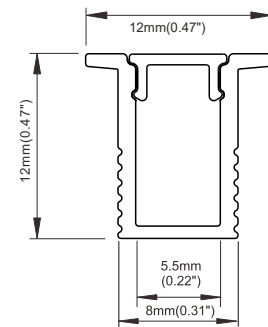

Dimensions:

Dimensions:

Photometric:

Photometric:

Option 3:

- Finish: Silver, Black, White
- Mounting: Surface Mounted or Recessed
- Power: 2.93 W/FT
- Voltage: DC 24V
- Lumens: 260 LM/FT or 90LM/W
- Beam Angle: 120°
- IP Rating: IP20, IP55, IP65, IP66, or IP67
- Available in 2700K, 3000K, 4000K, 6000K, or RGB.
- Dimming: Triac, 0-10V, or Smart.

Dimensions:

Photometric:

Option 4:

- Finish: Silver, Black, White
- Mounting: Recessed.
- Power: 2.93 W/FT
- Voltage: DC 24V
- Lumens: 260 LM/FT or 90LM/W
- Beam Angle: 120°
- IP Rating: IP20, IP55, IP65, IP66, or IP67
- Available in 2700K, 3000K, 4000K, 6000K, or RGB.
- Dimming: Triac, 0-10V, or Smart.

Dimensions:

Photometric:

Option 5:

- Finish: Silver, Black, White
- Mounting: Recessed. 
- Power: 4.39 W/FT
- Voltage: DC 24V
- Lumens: 506 LM/FT, 115 LM/W
- Beam Angle: 120°
- IP Rating: IP20, IP55, IP65, IP66, or IP67
- Available in 2700K, 3000K, 3500K, 4000K, 5000K, or 6000K.
- Dimming: Triac, 0-10V, or Smart.

Dimensions:

Photometric:

Option 6:

- Finish: Silver, Black, White
- Mounting: Surface Mounted / Corner 
- Power: 4.39 W/FT
- Voltage: DC 24V
- Lumens: 594 LM/FT, 135 LM/W
- Beam Angle: 120°
- IP Rating: IP20, IP55, IP65, IP66, or IP67.
- Available in 2700K, 3000K, 3500K, 4000K, 5000K, or 6000K.
- Dimming: Triac, 0-10V, or Smart.