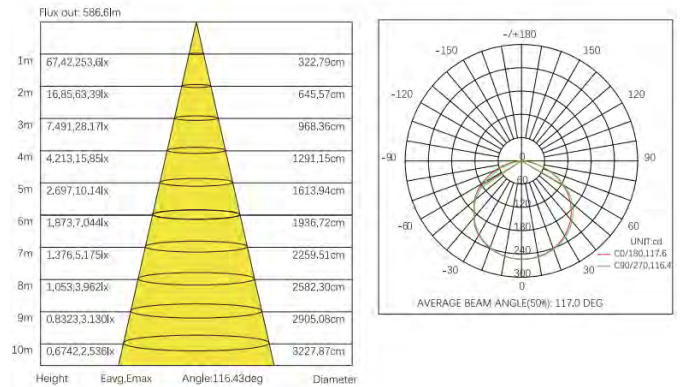

Dimensions:

Dimensions:

Photometric:

Photometric:

Option 3:

- Finish: Silver, Black, White
- Mounting: Surface Mounted or Recessed
- Power: 2.93 W/FT
- Voltage: DC 24V
- Lumens: 260 LM/FT or 90LM/W
- Beam Angle: 120°
- IP Rating: IP20, IP55, IP65, IP66, or IP67
- Available in 2700K, 3000K, 4000K, 6000K, or RGB.
- Dimming: Triac, 0-10V, or Smart.

Dimensions:

Photometric:

Option 4:

- Finish: Silver, Black, White
- Mounting: Recessed.
- Power: 2.93 W/FT
- Voltage: DC 24V
- Lumens: 260 LM/FT or 90LM/W
- Beam Angle: 120°
- IP Rating: IP20, IP55, IP65, IP66, or IP67
- Available in 2700K, 3000K, 4000K, 6000K, or RGB.
- Dimming: Triac, 0-10V, or Smart.

Dimensions:

Photometric:

Option 5:

- Finish: Silver, Black, White
- Mounting: Recessed. 
- Power: 4.39 W/FT
- Voltage: DC 24V
- Lumens: 506 LM/FT, 115 LM/W
- Beam Angle: 120°
- IP Rating: IP20, IP55, IP65, IP66, or IP67
- Available in 2700K, 3000K, 3500K, 4000K, 5000K, or 6000K.
- Dimming: Triac, 0-10V, or Smart.

Dimensions:

Photometric:

Option 6:

- Finish: Silver, Black, White
- Mounting: Surface Mounted / Corner 
- Power: 4.39 W/FT
- Voltage: DC 24V
- Lumens: 594 LM/FT, 135 LM/W
- Beam Angle: 120°
- IP Rating: IP20, IP55, IP65, IP66, or IP67.
- Available in 2700K, 3000K, 3500K, 4000K, 5000K, or 6000K.
- Dimming: Triac, 0-10V, or Smart.