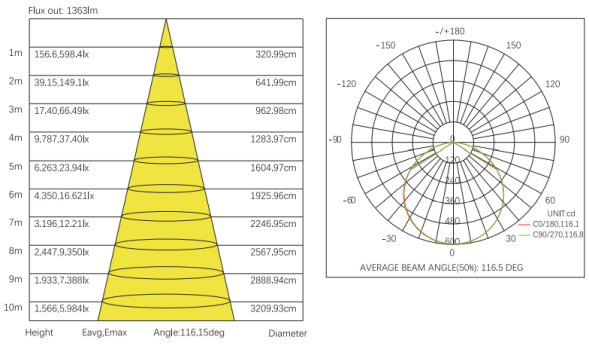

Dimensions:

Dimensions:

Photometric:

Photometric:

Option 3:

- Finish: Silver, Black, White
- Mounting: Surface Mounted or Recessed
- Power: 2.93 W/FT
- Voltage: DC 24V
- Lumens: 260 LM/FT or 90LM/W
- Beam Angle: 120°
- IP Rating: IP20, IP55, IP65, IP66, or IP67
- Available in 2700K, 3000K, 4000K, 6000K, or RGB.
- Dimming: Triac, 0-10V, or Smart.

Dimensions:

Photometric:

Option 5:

- Finish: Silver, Black, White
- Mounting: Recessed. 
- Power: 4.39 W/FT
- Voltage: DC 24V
- Lumens: 506 LM/FT, 115 LM/W
- Beam Angle: 120°
- IP Rating: IP20, IP55, IP65, IP66, or IP67
- Available in 2700K, 3000K, 3500K, 4000K, 5000K, or 6000K.
- Dimming: Triac, 0-10V, or Smart.

Dimensions:

Photometric:

Option 6:

- Finish: Silver, Black, White
- Mounting: Surface Mounted / Corner 
- Power: 4.39 W/FT
- Voltage: DC 24V
- Lumens: 594 LM/FT, 135 LM/W
- Beam Angle: 120°
- IP Rating: IP20, IP55, IP65, IP66, or IP67.
- Available in 2700K, 3000K, 3500K, 4000K, 5000K, or 6000K.
- Dimming: Triac, 0-10V, or Smart.

Dimensions:

Photometric:

Date:	_____
Project:	_____
Price:	_____

Housing Option 7:

- Finish: Silver, Black, White
- Mounting: Surface Mounted/Corner
- Power: 6.16 W/FT
- Voltage: DC 24V
- Lumens: 823 LM/FT or 135LM/W
- Beam Angle: 120°
- IP Rating: IP20, IP55, IP66, IP66, or IP67.
- Available in 2700K, 3000K, 3500K, 4000K, 5000K or 6000K.
- Dimming: Triac, 0-10V, or Smart.