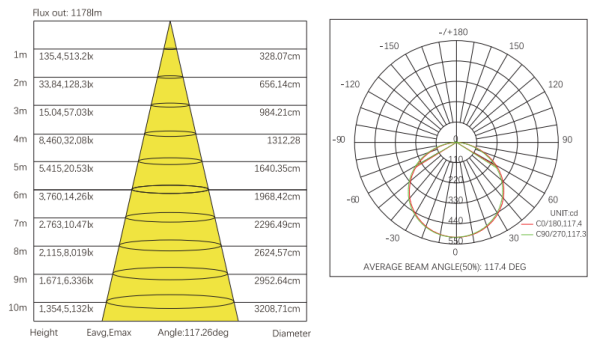

Dimensions:

Dimensions:

Photometric:

Photometric:

Option 3:

- Finish: Silver, Black, White
- Mounting: Surface Mounted or Recessed
- Power: 2.93 W/FT
- Voltage: DC 24V
- Lumens: 260 LM/FT or 90LM/W
- Beam Angle: 120°
- IP Rating: IP20, IP55, IP65, IP66, or IP67
- Available in 2700K, 3000K, 4000K, 6000K, or RGB.
- Dimming: Triac, 0-10V, or Smart.

Dimensions:

Photometric:

Option 4:

- Finish: Silver, Black, White
- Mounting: Recessed.
- Power: 2.93 W/FT
- Voltage: DC 24V
- Lumens: 260 LM/FT or 90LM/W
- Beam Angle: 120°
- IP Rating: IP20, IP55, IP65, IP66, or IP67
- Available in 2700K, 3000K, 4000K, 6000K, or RGB.
- Dimming: Triac, 0-10V, or Smart.

Dimensions:

Photometric:

Option 5:

- Finish: Silver, Black, White
- Mounting: Recessed. 
- Power: 4.39 W/FT
- Voltage: DC 24V
- Lumens: 506 LM/FT, 115 LM/W
- Beam Angle: 120°
- IP Rating: IP20, IP55, IP65, IP66, or IP67
- Available in 2700K, 3000K, 3500K, 4000K, 5000K, or 6000K.
- Dimming: Triac, 0-10V, or Smart.

Dimensions:

Photometric:

Option 6:

- Finish: Silver, Black, White
- Mounting: Surface Mounted / Corner 
- Power: 4.39 W/FT
- Voltage: DC 24V
- Lumens: 594 LM/FT, 135 LM/W
- Beam Angle: 120°
- IP Rating: IP20, IP55, IP65, IP66, or IP67.
- Available in 2700K, 3000K, 3500K, 4000K, 5000K, or 6000K.
- Dimming: Triac, 0-10V, or Smart.