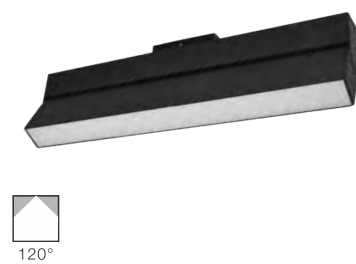

22W B Wall Washer Head

Power	22W
CCT	3000K ● 4000K ●
Voltage	DC24V
Output Lumens	1760 lm
CRI	>90
Material	Aluminum
Color	Black