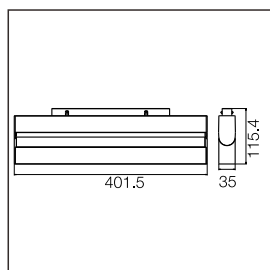

Millennium Magnetic Fixture - Wall Washer Options

Our Millennium Magnetic Fixture is a unique piece that is easily customizable. With various magnetic attachments you can direct light in any direction. This spec sheet will outline the various **Wall Washer light** options. This fixture is perfect for offices, retail locations, or supermarkets.

15W A Wall Washer Head