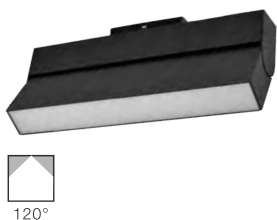

15W B Wall Washer Head

Power	15W
CCT	3000K ● 4000K ●
Voltage	DC24V
Output Lumens	1200 lm
CRI	>90
Material	Aluminum
Color	Black