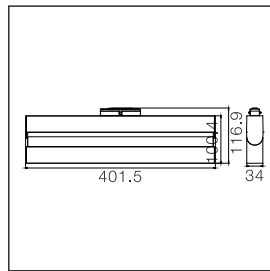

22W B Wall Washer Head

Power	22W
CCT	3000K ● 4000K ●
Voltage	DC24V
Output Lumens	1760 lm
CRI	>90
Material	Aluminum
Color	Black