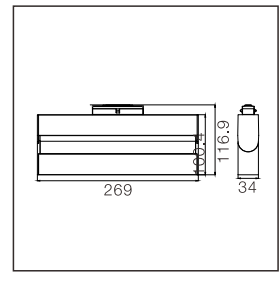

15W D Wall Washer Head

Power 15W
CCT 3000K ● 4000K ●
Voltage DC24V
Output Lumens 1200 lm
CRI >90
Material Aluminum
Color Black