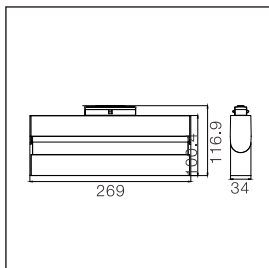

15W B Wall Washer Head

Power	15W
CCT	3000K ● 4000K ●
Voltage	DC24V
Output Lumens	1200 lm
CRI	>90
Material	Aluminum
Color	Black