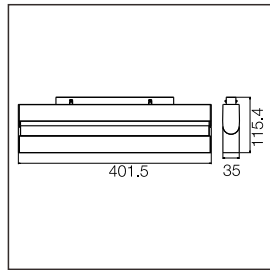

22W Wall Washer Head

Power	22W
CCT	3000K ● 4000K ●
Voltage	DC24V
Output Lumens	1760 lm
CRI	>90
Material	Aluminum
Color	Black