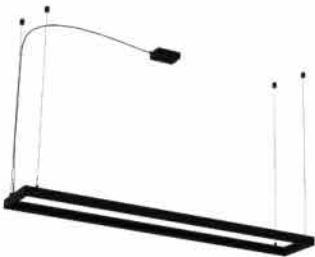

SQUARE 70

Power Max. 120W
Material Aluminum
Color Black