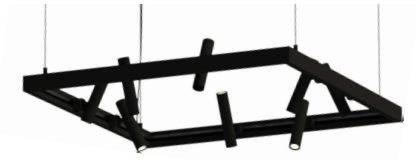

i-LUMINOSITY
LED LIGHTING FIXTURES

Empire Magnetic Pendant

Empire Magnetic Pendant

Our Empire Magnetic Fixture is a unique pendant that is easily customizable. With various magnetic attachments you can direct light in any direction. This fixture is perfect for offices, retail locations, or supermarkets.

Circle Dimensions:

Different power spotlights can be magnetically installed in the middle.

Power supply

This model can only do suspend.

Empire Magnetic Pendant

Square Dimensions:

23.6 X 23.6 IN

35.4 X 35.4 IN

11.8 X 47.2 IN

11.8 X 70.8 IN

Different power spotlights can be magnetically installed in the middle.

Power supply

This model can only do suspend.

Product information

CIRCLE 35

Power Max. 75W
Material Aluminum
Color Black