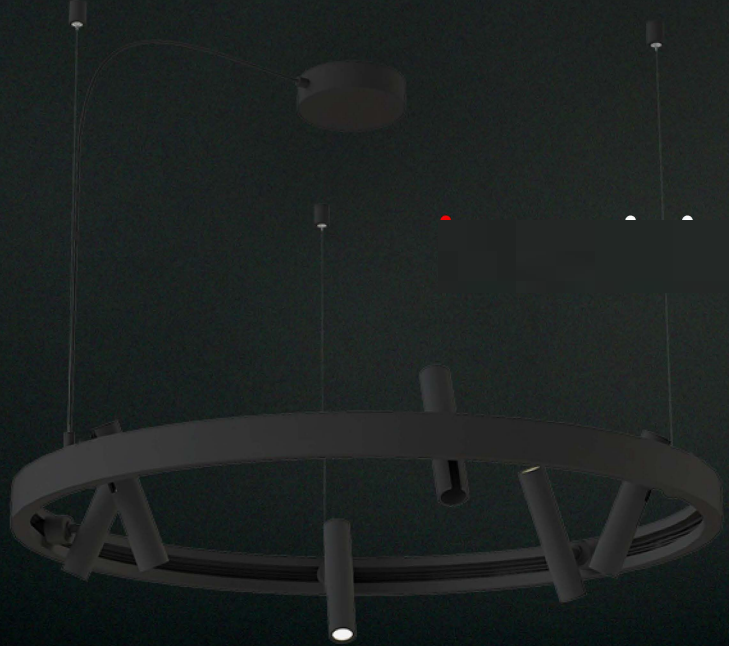

i-LUMINOSITY
LED LIGHTING FIXTURES

Empire Magnetic Pendant

Empire Magnetic Pendant

Our Empire Magnetic Fixture is a unique pendant that is easily customizable. With various magnetic attachments you can direct light in any direction. This fixture is perfect for offices, retail locations, or supermarkets.

Circle Dimensions:

Different power spotlights can be magnetically installed in the middle.

Power supply

This model can only do suspend.

Empire Magnetic Pendant

Square Dimensions:

23.6 X 23.6 IN

35.4 X 35.4 IN

11.8 X 47.2 IN

11.8 X 70.8 IN

Different power spotlights can be magnetically installed in the middle.

Power supply

This model can only do suspend.

Product information

CIRCLE 35

Power Max. 75W
Material Aluminum
Color Black

CIRCLE 47

Power Max. 120W
Material Aluminum
Color Black

CIRCLE 66

Power Max. 150W
Material Aluminum
Color Black

SQUARE 23

Power Max. 75W
Material Aluminum
Color Black

Product information

SQUARE 35