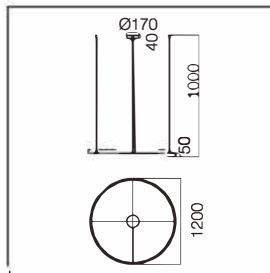

Circle Dimensions:

Different power spotlights can be magnetically installed in the middle.

Power supply

This model can only do suspend.

Empire Magnetic Pendant

Square Dimensions:

23.6 X 23.6 IN

35.4 X 35.4 IN

11.8 X 47.2 IN

11.8 X 70.8 IN

Different power spotlights can be magnetically installed in the middle.

Power supply

This model can only do suspend.

Product information

CIRCLE 35

Power Max. 75W
Material Aluminum
Color Black

CIRCLE 47

Power Max. 120W
Material Aluminum
Color Black

CIRCLE 66

Power Max. 150W
Material Aluminum
Color Black

SQUARE 23

Power Max. 75W
Material Aluminum
Color Black

Product information

SQUARE 35