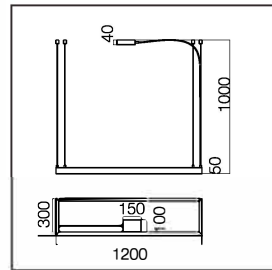

SQUARE 47

Power Max. 100W
Material Aluminum
Color Black