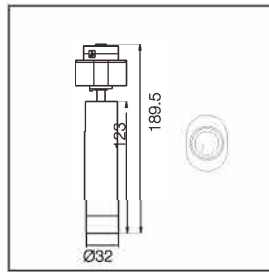

Product information

10W HEAD

Power	10W
CCT	3000K ● 4000K ● 6500K ○
Voltage	DC24V
Output Lumens	800 lm
CRI	>90
Material	Aluminum
Color	Black
Life	30 000 H
Warranty	7 Years