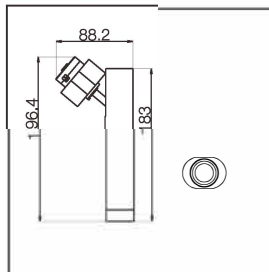

15W HEAD

Power	15W
CCT	3000K ● 4000K ● 6500K ○
Voltage	DC24V
Output Lumens	1200 lm
CRI	>90
Material	Aluminum
Color	Black
Life	30 000 H
Warranty	7 Years