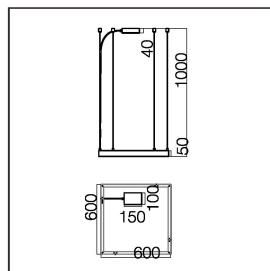

Circle Dimensions:

Different power spotlights can be magnetically installed in the middle.

Power supply

This model can only do suspend.

Empire Magnetic Pendant

Square Dimensions:

23.6 X 23.6 IN

35.4 X 35.4 IN

11.8 X 47.2 IN

11.8 X 70.8 IN

Different power spotlights can be magnetically installed in the middle.

Power supply

This model can only do suspend.

Product information

CIRCLE 35

Power Max. 75W
Material Aluminum
Color Black

CIRCLE 47

Power Max. 120W
Material Aluminum
Color Black

CIRCLE 66

Power Max. 150W
Material Aluminum
Color Black

SQUARE 23

Power Max. 75W
Material Aluminum
Color Black

Product information

SQUARE 35