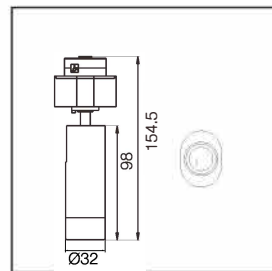

Circle Dimensions:

Different power spotlights can be magnetically installed in the middle.

Power supply

This model can only do suspend.

Empire Magnetic Pendant

Square Dimensions:

23.6 X 23.6 IN

35.4 X 35.4 IN

11.8 X 47.2 IN

11.8 X 70.8 IN

Different power spotlights can be magnetically installed in the middle.

Power supply

This model can only do suspend.

Product information

CIRCLE 35

Power Max. 75W
Material Aluminum
Color Black

Power Max. 120W
Material Aluminum
Color Black

SQUARE 47

Power Max. 100W
Material Aluminum
Color Black

SQUARE 70

Power Max. 120W
Material Aluminum
Color Black

5W HEAD

Power 5W
CCT 3000K ● 4000K ● 6500K ○
Voltage DC24V
Output Lumens 400 lm
CRI >90
Material Aluminum
Color Black
Life 30 000 H
Warranty 7 Year

8W HEAD

Power	8W
CCT	3000K ● 4000K ● 6500K ○
Voltage	DC24V
Output Lumens	640 lm
CRI	>90
Material	Aluminum
Color	Black
Life	30 000 H
Warranty	7 Year

Pendant Ordering Key:

SERIES NUMBER	PENDANT
ILPFEPDL	C35 - CIRCLE 35
	C47 - CIRCLE 47
	C66 - CIRCLE 66
	S23 - SQUARE 23
	S35 - SQUARE 35
	S47 - SQUARE 47
	S70 - SQUARE 70