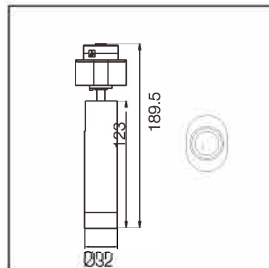

Circle Dimensions:

Different power spotlights can be magnetically installed in the middle.

Power supply

This model can only do suspend.

Empire Magnetic Pendant

Square Dimensions:

23.6 X 23.6 IN

35.4 X 35.4 IN

11.8 X 47.2 IN

11.8 X 70.8 IN

Different power spotlights can be magnetically installed in the middle.

Power supply

This model can only do suspend.

Product information

CIRCLE 35

Power Max. 75W
Material Aluminum
Color Black

8W HEAD

Power	8W
CCT	3000K ● 4000K ● 6500K ○
Voltage	DC24V
Output Lumens	640 lm
CRI	>90
Material	Aluminum
Color	Black
Life	30 000 H
Warranty	7 Year

Pendant Ordering Key:

SERIES NUMBER	PENDANT
ILPFEPDL	C35 - CIRCLE 35
	C47 - CIRCLE 47
	C66 - CIRCLE 66
	S23 - SQUARE 23
	S35 - SQUARE 35
	S47 - SQUARE 47
	S70 - SQUARE 70