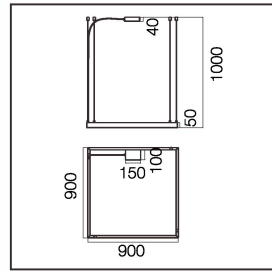

Circle Dimensions:

Different power spotlights can be magnetically installed in the middle.

Power supply

This model can only do suspend.

Empire Magnetic Pendant

Square Dimensions:

23.6 X 23.6 IN

35.4 X 35.4 IN

11.8 X 47.2 IN

11.8 X 70.8 IN

Different power spotlights can be magnetically installed in the middle.

Power supply

This model can only do suspend.

Product information

CIRCLE 35

Power Max. 75W
Material Aluminum
Color Black

CIRCLE 47

Power Max. 120W
Material Aluminum
Color Black

CIRCLE 66

Power Max. 150W
Material Aluminum
Color Black

SQUARE 23

Power Max. 75W
Material Aluminum
Color Black

Product information

SQUARE 35