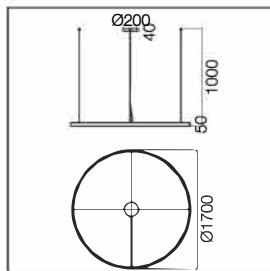

Circle Dimensions:

Different power spotlights can be magnetically installed in the middle.

Power supply

This model can only do suspend.

Empire Magnetic Pendant

Square Dimensions:

23.6 X 23.6 IN

35.4 X 35.4 IN

11.8 X 47.2 IN

11.8 X 70.8 IN

Different power spotlights can be magnetically installed in the middle.

Power supply

This model can only do suspend.

Product information

CIRCLE 35

Power Max. 75W
Material Aluminum
Color Black

CIRCLE 47

Power Max. 120W
Material Aluminum
Color Black

CIRCLE 66

Power Max. 150W
Material Aluminum
Color Black

SQUARE 23

Power Max. 75W
Material Aluminum
Color Black

Product information

SQUARE 35