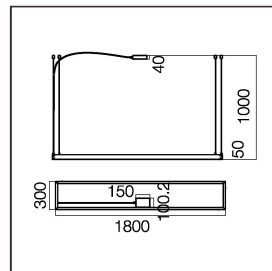

SQUARE 70

Power Max. 120W
Material Aluminum
Color Black