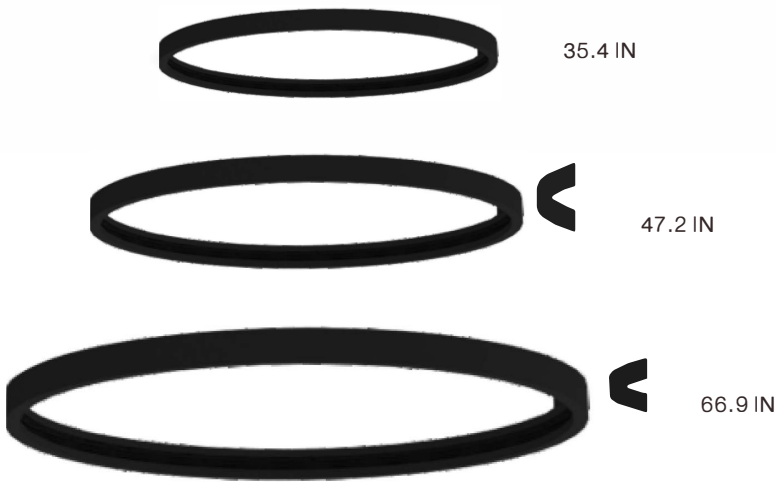

i-LUMINOSITY
LED LIGHTING FIXTURES

Empire Magnetic Pendant

Empire Magnetic Pendant

Our Empire Magnetic Fixture is a unique pendant that is easily customizable. With various magnetic attachments you can direct light in any direction. This fixture is perfect for offices, retail locations, or supermarkets.

Circle Dimensions:

Different power spotlights can be magnetically installed in the middle.

Power supply

This model can only do suspend.

Empire Magnetic Pendant

Square Dimensions:

23.6 X 23.6 IN

35.4 X 35.4 IN

11.8 X 47.2 IN

11.8 X 70.8 IN

Different power spotlights can be magnetically installed in the middle.

Power supply

This model can only do suspend.

Product information

CIRCLE 35

Power Max. 75W
Material Aluminum
Color Black

8W HEAD

Power	8W
CCT	3000K ● 4000K ● 6500K ○
Voltage	DC24V
Output Lumens	640 lm
CRI	>90
Material	Aluminum
Color	Black
Life	30 000 H
Warranty	7 Year

Pendant Ordering Key:

SERIES NUMBER	PENDANT
ILPFEPDL	C35 - CIRCLE 35
	C47 - CIRCLE 47
	C66 - CIRCLE 66
	S23 - SQUARE 23
	S35 - SQUARE 35
	S47 - SQUARE 47
	S70 - SQUARE 70