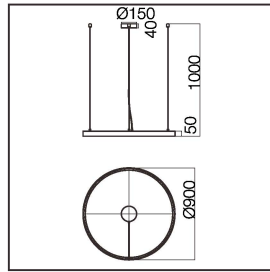

Circle Dimensions:

Different power spotlights can be magnetically installed in the middle.

Power supply

This model can only do suspend.

Empire Magnetic Pendant

Square Dimensions:

23.6 X 23.6 IN

35.4 X 35.4 IN

11.8 X 47.2 IN

11.8 X 70.8 IN

Different power spotlights can be magnetically installed in the middle.

Power supply

This model can only do suspend.

Product information

CIRCLE 35

Power Max. 75W
Material Aluminum
Color Black

CIRCLE 47

Power Max. 120W
Material Aluminum
Color Black

CIRCLE 66

Power Max. 150W
Material Aluminum
Color Black

SQUARE 23

Power Max. 75W
Material Aluminum
Color Black

Product information

SQUARE 35

8W HEAD

Power	8W
CCT	3000K ● 4000K ● 6500K ○
Voltage	DC24V
Output Lumens	640 lm
CRI	>90
Material	Aluminum
Color	Black
Life	30 000 H
Warranty	7 Year

Pendant Ordering Key:

SERIES NUMBER	PENDANT
ILPFEPDL	C35 - CIRCLE 35
	C47 - CIRCLE 47
	C66 - CIRCLE 66
	S23 - SQUARE 23
	S35 - SQUARE 35
	S47 - SQUARE 47
	S70 - SQUARE 70