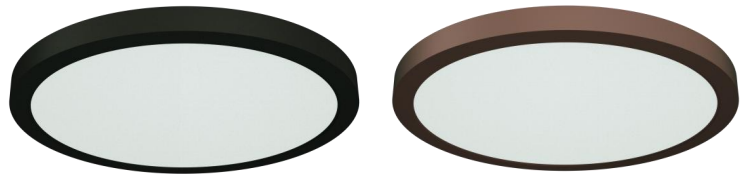

i-LUMINOSITY
LED LIGHTING FIXTURES

Date:	_____
Project:	_____
Price:	_____

LED Rogers Panel Light

Description:

Our LED Rogers Panel Light ensures an even illumination across any surface. Our panels are available in various trim options from black to bronze or even silver. These panels can be easily surface mounted or pendant mounted to enhance any application.

Features:

- Input Power: AC 120V, 50/60 Hz
- Construction: Aluminum body.
- Wattage: 30W
- CRI >90
- CCT: 3000K, 4000K & 5000K.
- Mounting: Surface or pendant mounted.
- L70 Lifetime: >50,000 hours.
- Available Finish Options: Black, White, or Bronze.
- Beam Angle: 120°
- Triac dimming option available.
- Lighting controls option available.
- 7 Year Warranty.
- Dimensions: 16IN x .98IN

Date:	_____
Project:	_____
Price:	_____

Ordering Key:

SERIES NUMBER	LUMENS/ WATTS/ SIZE/	CCT	FINISH	ADDITIONAL OPTIONS
ILPNLRPHO	3000 - 30w / 16 IN	3 - 3000K	WH - WHITE	DM - TRIAC DIMMING
		4 - 4000K	BL - BLACK	PD - PENDANT KIT
		5 - 5000K	BR - BRONZE	

SAMPLE ITEM NUMBER: ILPNLRPHO3000 4 BL PD

Electrical Data:

- **Input Power:** Stays consistent over life.
- **Input Voltage:** 120-277 VAC
- **CRI:** >90
- **L70 Lifetime:** >50,000 hours.

Controls:

- This LED fixture is equipped with Triac dimming that works universally with any standard Triac control or dimmer.