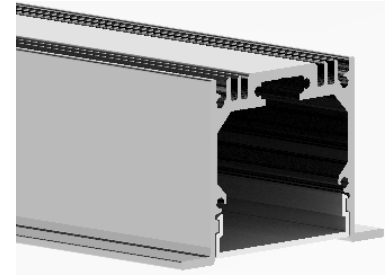

### Features:

- Construction: Aluminum profile, steel end caps.
- Wattage: 20.2W/m (6.16W/ft)
- Lumens: 2350~2750lm/m ( 716~838lm/ft)
- Light efficiency up to 135lm/W
- Multiple dimming options.
- CRI >90
- CCT: 2700K, 3000K, 3500K, 4000K, or 6000K.
- IP Rating: Damp Locations
- Voltage: 24Vdc
- Beam angle: 120°
- 7 Year Warranty.