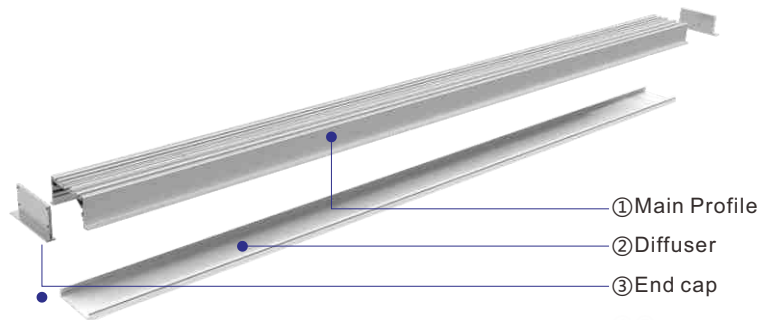

### Features:

- Construction: Aluminum profile, steel end caps.
- Wattage: 20.2W/m (6.16W/ft)
- Lumens: 2350~2750lm/m ( 716~838lm/ft)
- Light efficiency up to 135lm/W
- Multiple dimming options.
- CRI >90
- CCT: 2700K, 3000K, 3500K, 4000K, or 6000K.
- IP Rating: Damp Locations
- Voltage: 24Vdc
- Beam angle: 120°
- 7 Year Warranty.