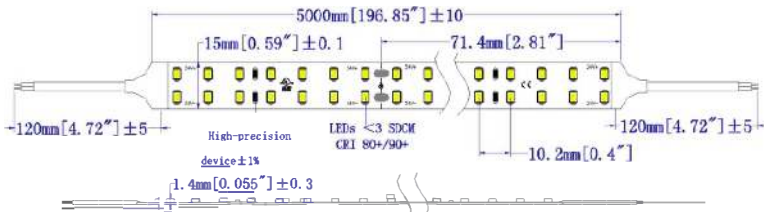

### Features:

- Construction: Aluminum profile, steel end caps.
- Wattage: 20.2W/m (6.16W/ft)
- Lumens: 2350~2750lm/m ( 716~838lm/ft)
- Light efficiency up to 135lm/W
- Multiple dimming options.
- CRI >90
- CCT: 2700K, 3000K, 3500K, 4000K, or 6000K.
- IP Rating: Damp Locations
- Voltage: 24Vdc
- Beam angle: 120°
- 7 Year Warranty.

### Dimensions:

### Features:

- Wattage: 20.2W/m ( 6.16W/ft)
- Lumens: 2350~2750lm/m ( 716~838lm/ft)
- Light efficiency up to 135lm/W
- Precise cutting 71.4mm/unit ( 23.4ft/unit)
- Current: 0.842A/m ( 0.257 A/ft)
- Reel Length: 5M ( 16.4ft)
- Multiple dimming options.
- CRI >90
- CCT: 2700K, 3000K, 4000K, or 6000K.
- IP Rating of Strip: IP20, IP65, IP66, or IP67.

### Dimensions:

Date: \_\_\_\_\_  
 Project: \_\_\_\_\_  
 Price: \_\_\_\_\_

2700K	3000K	4000K	6000K
20.2W/m (6.16W/ft)	20.2W/m (6.16W/ft)	20.2W/m (6.16W/ft)	20.2W/m (6.16W/ft)
2397lm/m (731lm/ft)	2570lm/m (783lm/ft)	2725lm/m (831lm/ft)	2656lm/m (810lm/ft)