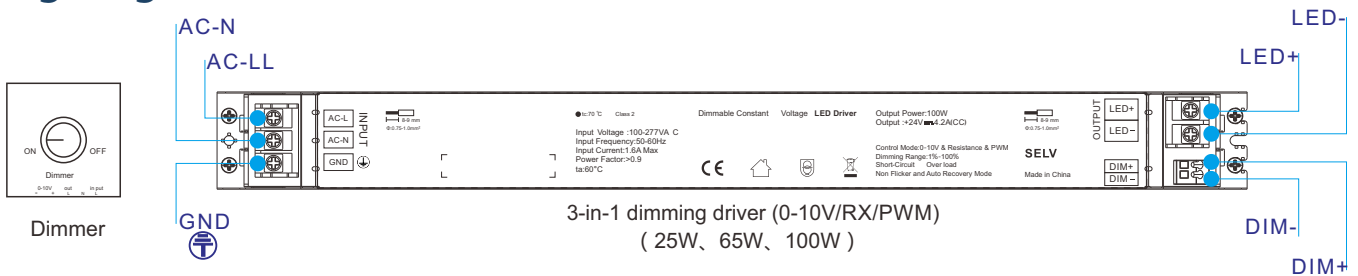

Wiring Diagram: