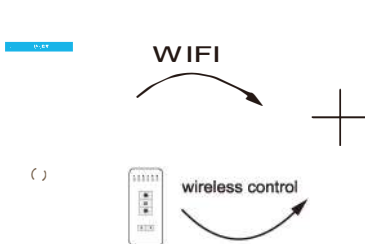

### Smart Dimming:

HLC501 wireless controller

3-in-1 dimming driver (0-10V/RX/PWM)  
 (25W、65W、100W)

Date:	_____
Project:	_____
Price:	_____