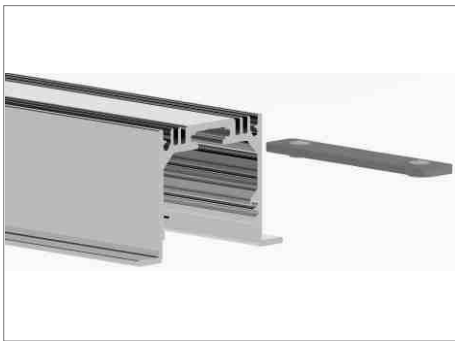

Date: _____
Project: _____
Price: _____

Connection Effect: