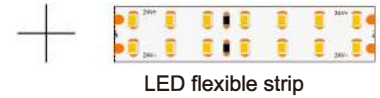

Date: _____
Project: _____
Price: _____

2700K	3000K	4000K	6000K
20.2W/m (6.16W/ft)	20.2W/m (6.16W/ft)	20.2W/m (6.16W/ft)	20.2W/m (6.16W/ft)
2397lm/m (731lm/ft)	2570lm/m (783lm/ft)	2725lm/m (831lm/ft)	2656lm/m (810lm/ft)

Optional Accessories:

Item Number: AC 1
DC/AC 300V10A for
18 ~ 22AWG

Item Number: AC 2
DC/AC 300V10A for
18 ~ 22AWG

Item Number: AC 3
DC/AC 300V6A for
18 ~ 22AWG
Connectible

Item Number: AC 4
DC/AC 300V6A
Compatible with AC3, 1 for 2 connector

Triac Dimming:

Triac Driver

Triac driver

UL junction box

0-10V Dimming:

High power 3-in-1 dimming driver
(300W、320W、360W)

3-in-1 dimming driver (0-10V/RX/PWM)
(25W、65W、100W)

Smart Dimming:

HLC501 wireless controller

3-in-1 dimming driver (0-10V/RX/PWM)
(25W、65W、100W)