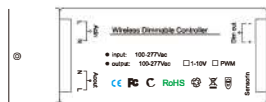

Smart Dimming: