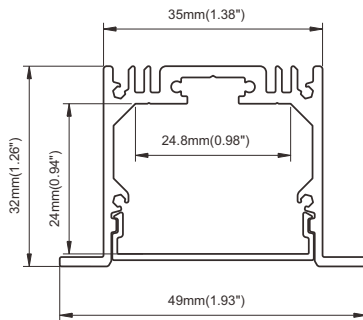

### Features:

- Construction: Aluminum profile, steel end caps.
- Wattage: 20.2W/m (6.16W/ft)
- Lumens: 2350~2750lm/m ( 716~838lm/ft)
- Light efficiency up to 135lm/W
- Multiple dimming options.
- CRI >90
- CCT: 2700K, 3000K, 3500K, 4000K, or 6000K.
- IP Rating: Damp Locations
- Voltage: 24Vdc
- Beam angle: 120°
- 7 Year Warranty.

### Dimensions:

### Features:

- Wattage: 20.2W/m ( 6.16W/ft)
- Lumens: 2350~2750lm/m ( 716~838lm/ft)
- Light efficiency up to 135lm/W
- Precise cutting 71.4mm/unit ( 23.4ft/unit)
- Current: 0.842A/m ( 0.257 A/ft)
- Reel Length: 5M ( 16.4ft)
- Multiple dimming options.
- CRI >90
- CCT: 2700K, 3000K, 4000K, or 6000K.
- IP Rating of Strip: IP20, IP65, IP66, or IP67.