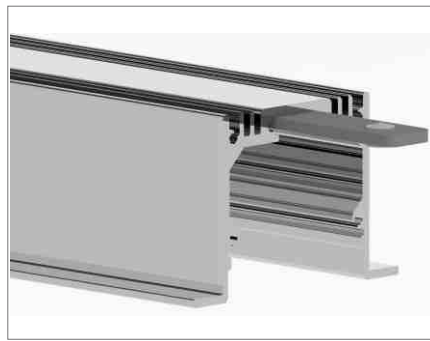

Date: _____
Project: _____
Price: _____

Connection Effect: