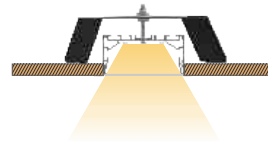

### Features:

- Construction: Aluminum profile, steel end caps.
- Wattage: 20.2W/m (6.16W/ft)
- Lumens: 2350~2750lm/m ( 716~838lm/ft)
- Light efficiency up to 135lm/W
- Multiple dimming options.
- CRI >90
- CCT: 2700K, 3000K, 3500K, 4000K, or 6000K.
- IP Rating: Damp Locations
- Voltage: 24Vdc
- Beam angle: 120°
- 7 Year Warranty.