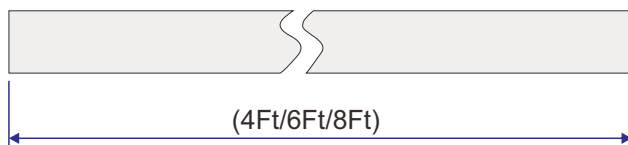

### Features:

- Construction: Aluminum profile, steel end caps.
- Wattage: 20.2W/m (6.16W/ft)
- Lumens: 2350~2750lm/m ( 716~838lm/ft)
- Light efficiency up to 135lm/W
- Multiple dimming options.
- CRI >90
- CCT: 2700K, 3000K, 3500K, 4000K, or 6000K.
- IP Rating: Damp Locations
- Voltage: 24Vdc
- Beam angle: 120°
- 7 Year Warranty.

### Dimensions: