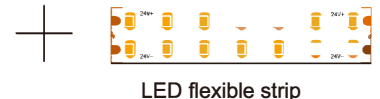

Date: _____
Project: _____
Price: _____

2700K	3000K	4000K	6000K
20.2W/m (6.16W/ft)	20.2W/m (6.16W/ft)	20.2W/m (6.16W/ft)	20.2W/m (6.16W/ft)
2397lm/m (731lm/ft)	2570lm/m (783lm/ft)	2725lm/m (831lm/ft)	2656lm/m (810lm/ft)

Optional Accessories:

Item Number: AC 1
DC/AC 300V10A for
18 ~ 22AWG

Item Number: AC 2
DC/AC 300V10A for
18 ~ 22AWG

Item Number: AC 3
DC/AC 300V6A for
18 ~ 22AWG
Connectible

Item Number: AC 4
DC/AC 300V6A
Compatible with AC3, 1 for 2 connector

Triac Dimming:

Triac Driver

Triac driver

UL junction box

0-10V Dimming:

High power 3-in-1 dimming driver
(300W、320W、360W)

3-in-1 dimming driver (0-10V/RX/PWM)
(25W、65W、100W)

Smart Dimming:

HLC501 wireless controller

3-in-1 dimming driver (0-10V/RX/PWM)
(25W、65W、100W)