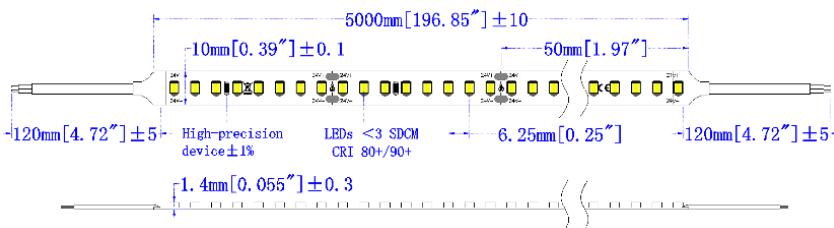

Dimensions: