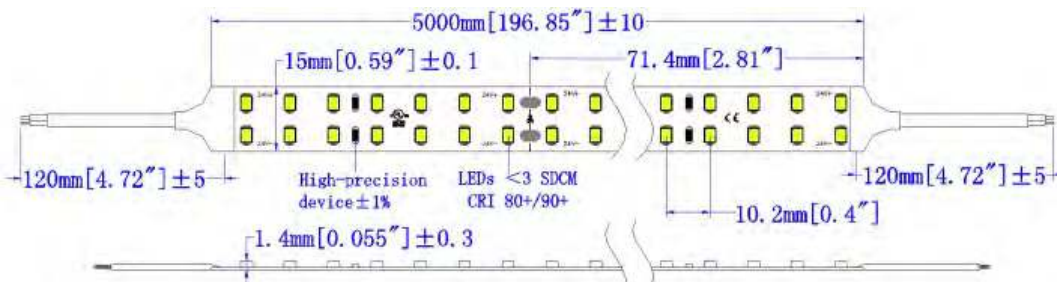

Dimensions: