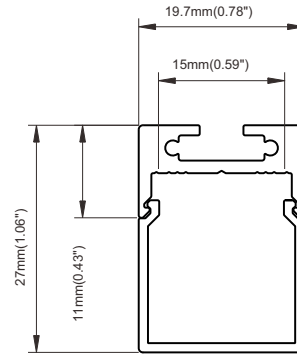

## Strip Ordering Key:

ILCVCNBVS

| SERIES NUMBER | STRIP        | LENGTH                            | CCT          | IP RATING   | DIMMING             | CONNECTION  |
|---------------|--------------|-----------------------------------|--------------|-------------|---------------------|-------------|
| ILCVCNBVS     | 3 - OPTION 3 | X - CUSTOM LENGTH                 | 27K - 2700K  | IP20 - IP20 | DM - 0-10V DIMMING  | SC1 - SC1   |
|               | 4 - OPTION 4 | * PLEASE SPECIFY LENGTH IN INCHES | 3K - 3000K   | IP55 - IP55 | TDM - TRIAC DIMMING | SC2 - SC2   |
|               |              |                                   | 35K - 3500K  | IP67 - IP66 | SDM - SMART DIMMING | SC3 - SC3   |
|               |              |                                   | 4K - 4000K   | IP67 - IP67 | NDM - NO DIMMING    | SC4 - SC4   |
|               |              |                                   | 6K - 6000K   | IP68 - IP68 |                     | SC5 - SC5   |
|               |              |                                   | RGBW - RGBW* |             |                     | SC6 - SC6   |
|               |              |                                   |              |             |                     | SC7L - SC7L |
|               |              |                                   |              |             |                     | SC7T - SC7T |
|               |              |                                   |              |             |                     | SC7X - SC7X |
|               |              |                                   |              |             |                     | SC8 - SC8   |
|               |              |                                   |              | SC9 - SC9   |                     |             |

### Dimensions: