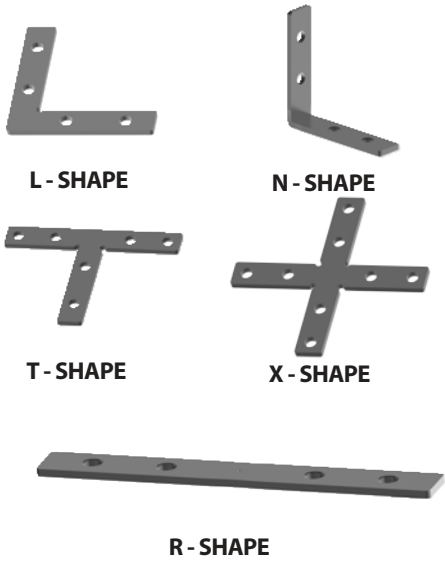

i-LUMINOSITY
LED LIGHTING FIXTURES

Date:	_____
Project:	_____
Price:	_____

Connection Options: