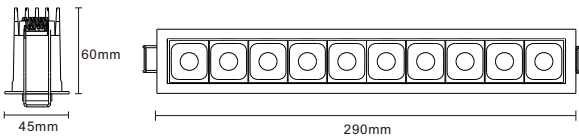

Dimensions: