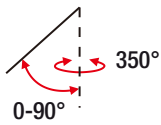

Dimensions:

Option 6: Trimless

- Wattage/ Lumens: 11W / 8. 0
- Dg gf : @_ai mpU f gc,
- Size: 6IN
- Cutout:

5.9IN x 1.7IN

- Beam Angle: 24° or 40°
- Reflector:

- Rated life: 50,000 hours
- CRI>90
- Available in 2700K, 3000K, 4000K.
- Operating temperature: -5F - 104F
- 7 Year Warranty.

Dimensions:

Date:	_____
Project:	_____
Price:	_____

Option 7: Trim

- Wattage/ Lumens: 22W / 1,700
- Degrade: @_ai mpU f gc,
- Size: 11IN
- Cutout:

11.1IN x 1.5IN

- Beam Angle: 24° or 40°
- Reflector:

- Rated life: 50,000 hours
- CRI > 90
- Available in 2700K, 3000K, 4000K.
- Operating temperature: -5F - 104F
- 7 Year Warranty.

Dimensions:

Option 8: Trimless

- Wattage/ Lumens: 22W / 1,700
- Degrade: @_ai mpU f gc,
- Size: 11IN
- Cutout:

11.4IN x 1.7IN

- Beam Angle: 24° or 40°
- Reflector:

- Rated life: 50,000 hours
- CRI > 90
- Available in 2700K, 3000K, 4000K.
- Operating temperature: -5F - 104F
- 7 Year Warranty.

Dimensions:

Date:	_____
Project:	_____
Price:	_____

Option 9: Fixed Trim

- Wattage/ Lumens: 9W / 650
- Design: @_ai mpU f gc,
- Size: 5IN
- Cutout:

5.7IN x 1.5IN

- Beam Angle: 24° or 40°
- Reflector:

- Rated life: 50,000 hours
- CRI > 90
- Available in 2700K, 3000K, 4000K.
- Operating temperature: -5F - 104F
- 7 Year Warranty.