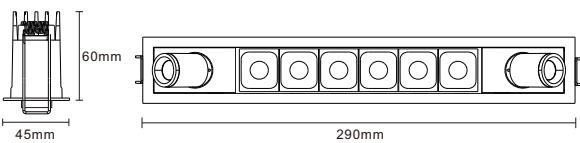

Dimensions:

Date:	_____
Project:	_____
Price:	_____

Option 9: Fixed Trim

- Wattage/ Lumens: 9W / 650
- Design: @_ai mpU f gc,
- Size: 5IN
- Cutout:

5.7IN x 1.5IN

- Beam Angle: 24° or 40°
- Reflector:

- Rated life: 50,000 hours
- CRI > 90
- Available in 2700K, 3000K, 4000K.
- Operating temperature: -5F - 104F
- 7 Year Warranty.

Dimensions:

Option 10: Trimless

- Wattage/ Lumens: 9W / 650
- Design: @_ai mpU f gc,
- Size: 6IN
- Cutout:

5.9IN x 1.7IN

- Beam Angle: 24° or 40°
- Reflector:

- Rated life: 50,000 hours
- CRI > 90
- Available in 2700K, 3000K, 4000K.
- Operating temperature: -5F - 104F
- 7 Year Warranty.

Dimensions:

Date:	_____
Project:	_____
Price:	_____

Option 11: Fixed

- Wattage/ Lumens: 17W / 1,200
- Finish: Black or White.
- Size: 11IN
- Cutout:

11.1IN x 1.5IN

- Beam Angle: 24° or 40°
- Reflector:

- Rated life: 50,000 hours
- CRI>90
- Available in 2700K, 3000K, 4000K.
- Operating temperature: -5F - 104F
- 7 Year Warranty.

Dimensions:

Option 12: Trimless

- Wattage/ Lumens: 17W / 1,200
- Finish: Black or White.
- Size: 11IN
- Cutout:

11.4IN x 1.7IN

- Beam Angle: 24° or 40°
- Reflector:

- Rated life: 50,000 hours
- CRI>90
- Available in 2700K, 3000K, 4000K.
- Operating temperature: -5F - 104F
- 7 Year Warranty.