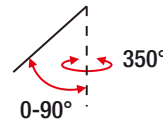

Dimensions:

Option 6: Trimless

- Wattage/ Lumens: 11W / 8. 0
- Dg gf : @_ai mpU f gc,
- Size: 6IN
- Cutout:

5.9IN x 1.7IN

- Beam Angle: 24° or 40°
- Reflector:

- Rated life: 50,000 hours
- CRI>90
- Available in 2700K, 3000K, 4000K.
- Operating temperature: -5F - 104F
- 7 Year Warranty.

Dimensions:

Date:	_____
Project:	_____
Price:	_____

Option 9: Fixed Trim

- Wattage/ Lumens: 9W / 650
- Design: @_ai mpU f gc,
- Size: 5IN
- Cutout:

5.7IN x 1.5IN

- Beam Angle: 24° or 40°
- Reflector:

- Rated life: 50,000 hours
- CRI > 90
- Available in 2700K, 3000K, 4000K.
- Operating temperature: -5F - 104F
- 7 Year Warranty.

Dimensions:

Option 10: Trimless

- Wattage/ Lumens: 9W / 650
- Design: @_ai mpU f gc,
- Size: 6IN
- Cutout:

5.9IN x 1.7IN

- Beam Angle: 24° or 40°
- Reflector:

- Rated life: 50,000 hours
- CRI > 90
- Available in 2700K, 3000K, 4000K.
- Operating temperature: -5F - 104F
- 7 Year Warranty.