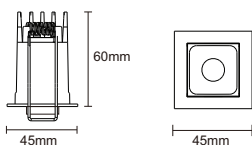

Module Options:

Option 1:

- Wattage/ Lumens: 2W / 150
- Finish: Black or White.
- Size: 1.45IN
- Cutout:

1.45IN x 1.45IN

- Beam Angle: 24° or 40°
- Reflector:

- Rated life: 50,000 hours
- CRI>90
- Available in 2700K, 3000K, 4000K.
- Operating temperature: -5F - 104F
- 7 Year Warranty.

Dimensions:

Option 2:

- Wattage/ Lumens: 9W / 700
- Finish: Black or White.
- Size: 2.55IN
- Cutout:

2.55IN x 2.55IN

- Beam Angle: 24° or 40°
- Reflector:

- Rated life: 50,000 hours
- CRI>90
- Available in 2700K, 3000K, 4000K.
- Operating temperature: -5F - 104F
- 7 Year Warranty.

Dimensions:

Option 4:

- Wattage/ Lumens: 7W / 650
- Finish: Black or White. Size: 3IN
- Cutout: 
3.5IN x 1.5IN
- Beam Angle: 24° or 40°
- Reflector:

- Rated life: 50,000 hours
- CRI>90
- Available in 2700K, 3000K, 4000K.
- Operating temperature: -5F - 104F
- 7 Year Warranty.

Dimensions:

Date:	_____
Project:	_____
Price:	_____

Option 5: Trim

- Wattage/ Lumens: 11W / 800
- Dg gf : @_ai mpU f gc,
- Size: 5IN
- Cutout:

5.7IN x 1.5IN

- Beam Angle: 24° or 40°
- Reflector:

- Rated life: 50,000 hours
- CRI>90
- Available in 2700K, 3000K, 4000K.
- Operating temperature: -5F - 104F
- 7 Year Warranty.