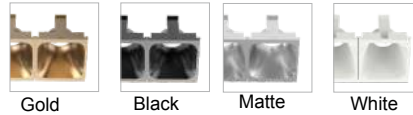

Dimensions:

Option 12: Trimless

- Wattage/ Lumens: 17W / 1,200
- Finish: Black or White.
- Size: 11IN
- Cutout:

11.4IN x 1.7IN

- Beam Angle: 24° or 40°
- Reflector:

- Rated life: 50,000 hours
- CRI>90
- Available in 2700K, 3000K, 4000K.
- Operating temperature: -5F - 104F
- 7 Year Warranty.