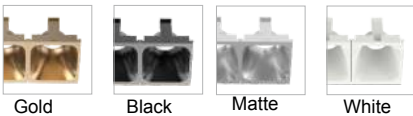

Module Options:

Option 1:

- Wattage/ Lumens: 2W / 150
- Finish: Black or White.
- Size: 1.45IN
- Cutout:

1.45IN x 1.45IN

- Beam Angle: 24° or 40°
- Reflector:

- Rated life: 50,000 hours
- CRI>90
- Available in 2700K, 3000K, 4000K.
- Operating temperature: -5F - 104F
- 7 Year Warranty.

Dimensions:

Option 2:

- Wattage/ Lumens: 9W / 700
- Finish: Black or White.
- Size: 2.55IN
- Cutout:

2.55IN x 2.55IN

- Beam Angle: 24° or 40°
- Reflector:

- Rated life: 50,000 hours
- CRI>90
- Available in 2700K, 3000K, 4000K.
- Operating temperature: -5F - 104F
- 7 Year Warranty.

Dimensions:

Date:	_____
Project:	_____
Price:	_____

Option 3:

- Wattage/ Lumens: 4W / 300
- Finish: Black or White.
- Size: 2IN
- Cutout: 
2.4IN x 1.5IN
- Beam Angle: 24° or 40°
- Reflector:

- Rated life: 50,000 hours
- CRI>90
- Available in 2700K, 3000K, 4000K.
- Operating temperature: -5F - 104F
- 7 Year Warranty.

Dimensions:

Option 4:

- Wattage/ Lumens: 7W / 650
- Finish: Black or White. Size: 3IN
- Cutout: 
3.5IN x 1.5IN
- Beam Angle: 24° or 40°
- Reflector:

- Rated life: 50,000 hours
- CRI>90
- Available in 2700K, 3000K, 4000K.
- Operating temperature: -5F - 104F
- 7 Year Warranty.