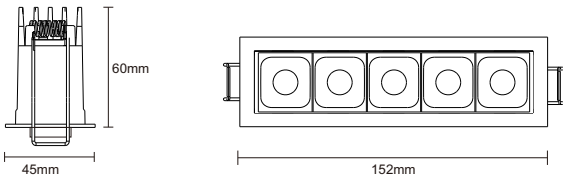

Dimensions:

Option 4:

- Wattage/ Lumens: 7W / 650
- Finish: Black or White. Size: 3IN
- Cutout: 
3.5IN x 1.5IN
- Beam Angle: 24° or 40°
- Reflector:

- Rated life: 50,000 hours
- CRI>90
- Available in 2700K, 3000K, 4000K.
- Operating temperature: -5F - 104F
- 7 Year Warranty.

Dimensions:

Date:	_____
Project:	_____
Price:	_____

Option 5: Trim

- Wattage/ Lumens: 11W / 800
- Dg gf : @_ai mpU f gc,
- Size: 5IN
- Cutout:

5.7IN x 1.5IN

- Beam Angle: 24° or 40°
- Reflector:

- Rated life: 50,000 hours
- CRI>90
- Available in 2700K, 3000K, 4000K.
- Operating temperature: -5F - 104F
- 7 Year Warranty.

Dimensions:

Option 6: Trimless

- Wattage/ Lumens: 11W / 8. 0
- Dg gf : @_ai mpU f gc,
- Size: 6IN
- Cutout:

5.9IN x 1.7IN

- Beam Angle: 24° or 40°
- Reflector:

- Rated life: 50,000 hours
- CRI>90
- Available in 2700K, 3000K, 4000K.
- Operating temperature: -5F - 104F
- 7 Year Warranty.

Dimensions:

Date:	_____
Project:	_____
Price:	_____

Option 7: Trim

- Wattage/ Lumens: 22W / 1,700
- Degrade: @_ai mpU f gc,
- Size: 11IN
- Cutout:

11.1IN x 1.5IN

- Beam Angle: 24° or 40°
- Reflector:

- Rated life: 50,000 hours
- CRI > 90
- Available in 2700K, 3000K, 4000K.
- Operating temperature: -5F - 104F
- 7 Year Warranty.