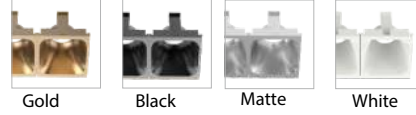

Dimensions:

Option 4:

- Wattage/ Lumens: 7W / 650
- Finish: Black or White. Size: 3IN
- Cutout: 
3.5IN x 1.5IN
- Beam Angle: 24° or 40°
- Reflector:

- Rated life: 50,000 hours
- CRI>90
- Available in 2700K, 3000K, 4000K.
- Operating temperature: -5F - 104F
- 7 Year Warranty.

Dimensions:

Date:	_____
Project:	_____
Price:	_____

Option 5: Trim

- Wattage/ Lumens: 11W / 800
- Dg gf : @_ai mpU f gc,
- Size: 5IN
- Cutout:

5.7IN x 1.5IN

- Beam Angle: 24° or 40°
- Reflector:

- Rated life: 50,000 hours
- CRI>90
- Available in 2700K, 3000K, 4000K.
- Operating temperature: -5F - 104F
- 7 Year Warranty.

Dimensions:

Option 6: Trimless

- Wattage/ Lumens: 11W / 8. 0
- Dg gf : @_ai mpU f gc,
- Size: 6IN
- Cutout:

5.9IN x 1.7IN

- Beam Angle: 24° or 40°
- Reflector:

- Rated life: 50,000 hours
- CRI>90
- Available in 2700K, 3000K, 4000K.
- Operating temperature: -5F - 104F
- 7 Year Warranty.

Dimensions:

Date:	_____
Project:	_____
Price:	_____

Option 7: Trim

- Wattage/ Lumens: 22W / 1,700
- Degrade: @_ai mpU f gc,
- Size: 11IN
- Cutout:

11.1IN x 1.5IN

- Beam Angle: 24° or 40°
- Reflector:

- Rated life: 50,000 hours
- CRI > 90
- Available in 2700K, 3000K, 4000K.
- Operating temperature: -5F - 104F
- 7 Year Warranty.