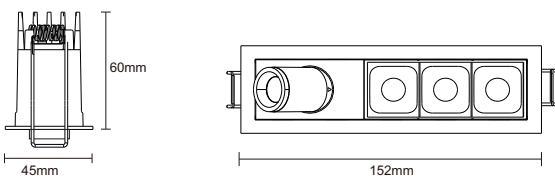

Dimensions:

Date:	_____
Project:	_____
Price:	_____

Option 5: Trim

- Wattage/ Lumens: 11W / 800
- Dg gf : @_ai mpU f gc,
- Size: 5IN
- Cutout:

5.7IN x 1.5IN

- Beam Angle: 24° or 40°
- Reflector:

- Rated life: 50,000 hours
- CRI>90
- Available in 2700K, 3000K, 4000K.
- Operating temperature: -5F - 104F
- 7 Year Warranty.

Dimensions:

Option 6: Trimless

- Wattage/ Lumens: 11W / 8. 0
- Dg gf : @_ai mpU f gc,
- Size: 6IN
- Cutout:

5.9IN x 1.7IN

- Beam Angle: 24° or 40°
- Reflector:

- Rated life: 50,000 hours
- CRI>90
- Available in 2700K, 3000K, 4000K.
- Operating temperature: -5F - 104F
- 7 Year Warranty.

Dimensions:

Date:	_____
Project:	_____
Price:	_____

Option 9: Fixed Trim

- Wattage/ Lumens: 9W / 650
- Design: @_ai mpU f gc,
- Size: 5IN
- Cutout:

5.7IN x 1.5IN

- Beam Angle: 24° or 40°
- Reflector:

- Rated life: 50,000 hours
- CRI > 90
- Available in 2700K, 3000K, 4000K.
- Operating temperature: -5F - 104F
- 7 Year Warranty.

Dimensions:

Option 10: Trimless

- Wattage/ Lumens: 9W / 650
- Design: @_ai mpU f gc,
- Size: 6IN
- Cutout:

5.9IN x 1.7IN

- Beam Angle: 24° or 40°
- Reflector:

- Rated life: 50,000 hours
- CRI > 90
- Available in 2700K, 3000K, 4000K.
- Operating temperature: -5F - 104F
- 7 Year Warranty.