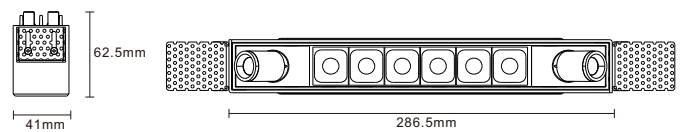

Dimensions: