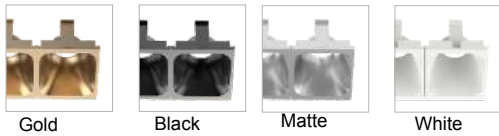

Dimensions:

Option 2:

- Wattage/ Lumens: 9W / 700
- Finish: Black or White.
- Size: 2.55IN
- Cutout:

2.55IN x 2.55IN

- Beam Angle: 24° or 40°
- Reflector:

- Rated life: 50,000 hours
- CRI>90
- Available in 2700K, 3000K, 4000K.
- Operating temperature: -5F - 104F
- 7 Year Warranty.

Dimensions:

Date:	_____
Project:	_____
Price:	_____

Option 3:

- Wattage/ Lumens: 4W / 300
- Finish: Black or White.
- Size: 2IN
- Cutout: 
2.4IN x 1.5IN
- Beam Angle: 24° or 40°
- Reflector:

- Rated life: 50,000 hours
- CRI>90
- Available in 2700K, 3000K, 4000K.
- Operating temperature: -5F - 104F
- 7 Year Warranty.

Dimensions:

Option 4:

- Wattage/ Lumens: 7W / 650
- Finish: Black or White. Size: 3IN
- Cutout: 
3.5IN x 1.5IN
- Beam Angle: 24° or 40°
- Reflector:

- Rated life: 50,000 hours
- CRI>90
- Available in 2700K, 3000K, 4000K.
- Operating temperature: -5F - 104F
- 7 Year Warranty.

Dimensions:

Date:	_____
Project:	_____
Price:	_____

Option 5: Trim

- Wattage/ Lumens: 11W / 800
- Dg gf : @_ai mpU f gc,
- Size: 5IN
- Cutout:

5.7IN x 1.5IN

- Beam Angle: 24° or 40°
- Reflector:

- Rated life: 50,000 hours
- CRI>90
- Available in 2700K, 3000K, 4000K.
- Operating temperature: -5F - 104F
- 7 Year Warranty.