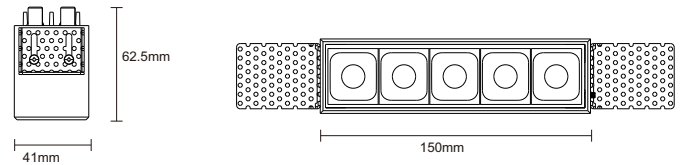

Dimensions:

Date:	_____
Project:	_____
Price:	_____

Option 5: Trim

- Wattage/ Lumens: 11W / 800
- Dg gf : @_ai mpU f gc,
- Size: 5IN
- Cutout:

5.7IN x 1.5IN

- Beam Angle: 24° or 40°
- Reflector:

- Rated life: 50,000 hours
- CRI>90
- Available in 2700K, 3000K, 4000K.
- Operating temperature: -5F - 104F
- 7 Year Warranty.

Dimensions:

Option 6: Trimless

- Wattage/ Lumens: 11W / 8. 0
- Dg gf : @_ai mpU f gc,
- Size: 6IN
- Cutout:

5.9IN x 1.7IN

- Beam Angle: 24° or 40°
- Reflector:

- Rated life: 50,000 hours
- CRI>90
- Available in 2700K, 3000K, 4000K.
- Operating temperature: -5F - 104F
- 7 Year Warranty.

Dimensions:

Date:	_____
Project:	_____
Price:	_____

Option 7: Trim

- Wattage/ Lumens: 22W / 1,700
- Degrade: @_ai mpU f gc,
- Size: 11IN
- Cutout:

11.1IN x 1.5IN

- Beam Angle: 24° or 40°
- Reflector:

- Rated life: 50,000 hours
- CRI > 90
- Available in 2700K, 3000K, 4000K.
- Operating temperature: -5F - 104F
- 7 Year Warranty.

Dimensions:

Date:	_____
Project:	_____
Price:	_____

Option 9: Fixed Trim

- Wattage/ Lumens: 9W / 650
- Design: @_ai mpU f gc,
- Size: 5IN
- Cutout:

5.7IN x 1.5IN

- Beam Angle: 24° or 40°
- Reflector:

- Rated life: 50,000 hours
- CRI > 90
- Available in 2700K, 3000K, 4000K.
- Operating temperature: -5F - 104F
- 7 Year Warranty.