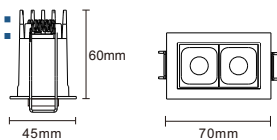

Dimensions:

Date:	_____
Project:	_____
Price:	_____

Option 3:

- Wattage/ Lumens: 4W / 300
- Finish: Black or White.
- Size: 2IN
- Cutout: 
2.4IN x 1.5IN
- Beam Angle: 24° or 40°
- Reflector:

- Rated life: 50,000 hours
- CRI>90
- Available in 2700K, 3000K, 4000K.
- Operating temperature: -5F - 104F
- 7 Year Warranty.

Dimensions:

Option 4:

- Wattage/ Lumens: 7W / 650
- Finish: Black or White. Size: 3IN
- Cutout: 
3.5IN x 1.5IN
- Beam Angle: 24° or 40°
- Reflector:

- Rated life: 50,000 hours
- CRI>90
- Available in 2700K, 3000K, 4000K.
- Operating temperature: -5F - 104F
- 7 Year Warranty.

Dimensions:

Date:	_____
Project:	_____
Price:	_____

Option 5: Trim

- Wattage/ Lumens: 11W / 800
- Dg gf : @_ai mpU f gc,
- Size: 5IN
- Cutout:

5.7IN x 1.5IN

- Beam Angle: 24° or 40°
- Reflector:

- Rated life: 50,000 hours
- CRI>90
- Available in 2700K, 3000K, 4000K.
- Operating temperature: -5F - 104F
- 7 Year Warranty.

Dimensions:

Option 6: Trimless

- Wattage/ Lumens: 11W / 8. 0
- Dg gf : @_ai mpU f gc,
- Size: 6IN
- Cutout:

5.9IN x 1.7IN

- Beam Angle: 24° or 40°
- Reflector:

- Rated life: 50,000 hours
- CRI>90
- Available in 2700K, 3000K, 4000K.
- Operating temperature: -5F - 104F
- 7 Year Warranty.