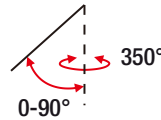

Option 12: Trimless