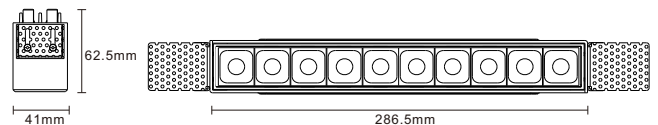

Dimensions:

Option 6: Trimless

- Wattage/ Lumens: 11W / 8. 0
- Dg gf : @_ai mpU f gc,
- Size: 6IN
- Cutout:

5.9IN x 1.7IN

- Beam Angle: 24° or 40°
- Reflector:

- Rated life: 50,000 hours
- CRI>90
- Available in 2700K, 3000K, 4000K.
- Operating temperature: -5F - 104F
- 7 Year Warranty.

Dimensions:

Date:	_____
Project:	_____
Price:	_____

Option 7: Trim

- Wattage/ Lumens: 22W / 1,700
- Degrade: @_ai mpU f gc,
- Size: 11IN
- Cutout:

11.1IN x 1.5IN

- Beam Angle: 24° or 40°
- Reflector:

- Rated life: 50,000 hours
- CRI > 90
- Available in 2700K, 3000K, 4000K.
- Operating temperature: -5F - 104F
- 7 Year Warranty.

Dimensions:

Option 8: Trimless

- Wattage/ Lumens: 22W / 1,700
- Degrade: @_ai mpU f gc,
- Size: 11IN
- Cutout:

11.4IN x 1.7IN

- Beam Angle: 24° or 40°
- Reflector:

- Rated life: 50,000 hours
- CRI > 90
- Available in 2700K, 3000K, 4000K.
- Operating temperature: -5F - 104F
- 7 Year Warranty.

Dimensions:

Date:	_____
Project:	_____
Price:	_____

Option 9: Fixed Trim

- Wattage/ Lumens: 9W / 650
- Design: @_ai mpU f gc,
- Size: 5IN
- Cutout:

5.7IN x 1.5IN

- Beam Angle: 24° or 40°
- Reflector:

- Rated life: 50,000 hours
- CRI > 90
- Available in 2700K, 3000K, 4000K.
- Operating temperature: -5F - 104F
- 7 Year Warranty.