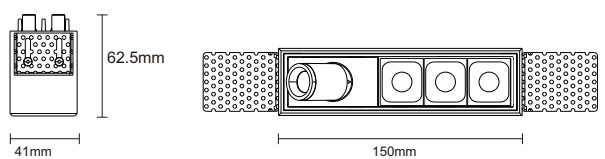

Dimensions:

Date:	_____
Project:	_____
Price:	_____

Option 5: Trim

- Wattage/ Lumens: 11W / 800
- Dg gf : @_ai mpU f gc,
- Size: 5IN
- Cutout:

5.7IN x 1.5IN

- Beam Angle: 24° or 40°
- Reflector:

- Rated life: 50,000 hours
- CRI>90
- Available in 2700K, 3000K, 4000K.
- Operating temperature: -5F - 104F
- 7 Year Warranty.

Dimensions:

Date:	_____
Project:	_____
Price:	_____

Option 9: Fixed Trim

- Wattage/ Lumens: 9W / 650
- Design: @_ai mpU f gc,
- Size: 5IN
- Cutout:

5.7IN x 1.5IN

- Beam Angle: 24° or 40°
- Reflector:

- Rated life: 50,000 hours
- CRI > 90
- Available in 2700K, 3000K, 4000K.
- Operating temperature: -5F - 104F
- 7 Year Warranty.

Dimensions:

Option 10: Trimless

- Wattage/ Lumens: 9W / 650
- Design: @_ai mpU f gc,
- Size: 6IN
- Cutout:

5.9IN x 1.7IN

- Beam Angle: 24° or 40°
- Reflector:

- Rated life: 50,000 hours
- CRI > 90
- Available in 2700K, 3000K, 4000K.
- Operating temperature: -5F - 104F
- 7 Year Warranty.

Dimensions:

Date:	_____
Project:	_____
Price:	_____

Option 11: Fixed

- Wattage/ Lumens: 17W / 1,200
- Finish: Black or White.
- Size: 11IN
- Cutout:

11.1IN x 1.5IN

- Beam Angle: 24° or 40°
- Reflector:

- Rated life: 50,000 hours
- CRI>90
- Available in 2700K, 3000K, 4000K.
- Operating temperature: -5F - 104F
- 7 Year Warranty.