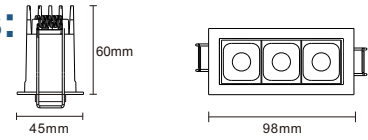

Dimensions:

Date:	_____
Project:	_____
Price:	_____

Option 3:

- Wattage/ Lumens: 4W / 300
- Finish: Black or White.
- Size: 2IN
- Cutout: 
2.4IN x 1.5IN
- Beam Angle: 24° or 40°
- Reflector:

- Rated life: 50,000 hours
- CRI>90
- Available in 2700K, 3000K, 4000K.
- Operating temperature: -5F - 104F
- 7 Year Warranty.

Dimensions:

Option 4:

- Wattage/ Lumens: 7W / 650
- Finish: Black or White. Size: 3IN
- Cutout: 
3.5IN x 1.5IN
- Beam Angle: 24° or 40°
- Reflector:

- Rated life: 50,000 hours
- CRI>90
- Available in 2700K, 3000K, 4000K.
- Operating temperature: -5F - 104F
- 7 Year Warranty.

Dimensions:

Date:	_____
Project:	_____
Price:	_____

Option 5: Trim

- Wattage/ Lumens: 11W / 800
- Dg gf : @_ai mpU f gc,
- Size: 5IN
- Cutout:

5.7IN x 1.5IN

- Beam Angle: 24° or 40°
- Reflector:

- Rated life: 50,000 hours
- CRI>90
- Available in 2700K, 3000K, 4000K.
- Operating temperature: -5F - 104F
- 7 Year Warranty.

Dimensions:

Option 6: Trimless

- Wattage/ Lumens: 11W / 8. 0
- Dg gf : @_ai mpU f gc,
- Size: 6IN
- Cutout:

5.9IN x 1.7IN

- Beam Angle: 24° or 40°
- Reflector:

- Rated life: 50,000 hours
- CRI>90
- Available in 2700K, 3000K, 4000K.
- Operating temperature: -5F - 104F
- 7 Year Warranty.