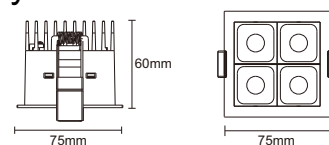

Dimensions:

Option 2:

- Wattage/ Lumens: 9W / 700
- Finish: Black or White.
- Size: 2.55IN
- Cutout:

2.55IN x 2.55IN

- Beam Angle: 24° or 40°
- Reflector:

- Rated life: 50,000 hours
- CRI>90
- Available in 2700K, 3000K, 4000K.
- Operating temperature: -5F - 104F
- 7 Year Warranty.

Dimensions:

Date:	_____
Project:	_____
Price:	_____

Option 3:

- Wattage/ Lumens: 4W / 300
- Finish: Black or White.
- Size: 2IN
- Cutout: 
2.4IN x 1.5IN
- Beam Angle: 24° or 40°
- Reflector:

- Rated life: 50,000 hours
- CRI>90
- Available in 2700K, 3000K, 4000K.
- Operating temperature: -5F - 104F
- 7 Year Warranty.

Dimensions:

Option 4:

- Wattage/ Lumens: 7W / 650
- Finish: Black or White. Size: 3IN
- Cutout: 
3.5IN x 1.5IN
- Beam Angle: 24° or 40°
- Reflector:

- Rated life: 50,000 hours
- CRI>90
- Available in 2700K, 3000K, 4000K.
- Operating temperature: -5F - 104F
- 7 Year Warranty.

Dimensions:

Date:	_____
Project:	_____
Price:	_____

Option 5: Trim

- Wattage/ Lumens: 11W / 800
- Dg gf : @_ai mpU f gc,
- Size: 5IN
- Cutout:

5.7IN x 1.5IN

- Beam Angle: 24° or 40°
- Reflector:

- Rated life: 50,000 hours
- CRI>90
- Available in 2700K, 3000K, 4000K.
- Operating temperature: -5F - 104F
- 7 Year Warranty.