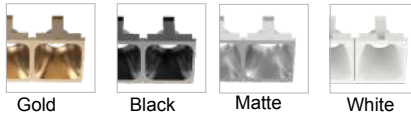

Module Options:

Option 1:

- Wattage/ Lumens: 2W / 150
- Finish: Black or White.
- Size: 1.45IN
- Cutout:

1.45IN x 1.45IN

- Beam Angle: 24° or 40°
- Reflector:

- Rated life: 50,000 hours
- CRI>90
- Available in 2700K, 3000K, 4000K.
- Operating temperature: -5F - 104F
- 7 Year Warranty.

Dimensions:

Option 2:

- Wattage/ Lumens: 9W / 700
- Finish: Black or White.
- Size: 2.55IN
- Cutout:

2.55IN x 2.55IN

- Beam Angle: 24° or 40°
- Reflector:

- Rated life: 50,000 hours
- CRI>90
- Available in 2700K, 3000K, 4000K.
- Operating temperature: -5F - 104F
- 7 Year Warranty.

Dimensions:

Date:	_____
Project:	_____
Price:	_____

Option 3:

- Wattage/ Lumens: 4W / 300
- Finish: Black or White.
- Size: 2IN
- Cutout: 
2.4IN x 1.5IN
- Beam Angle: 24° or 40°
- Reflector:

- Rated life: 50,000 hours
- CRI>90
- Available in 2700K, 3000K, 4000K.
- Operating temperature: -5F - 104F
- 7 Year Warranty.

Dimensions:

Option 4:

- Wattage/ Lumens: 7W / 650
- Finish: Black or White. Size: 3IN
- Cutout: 
3.5IN x 1.5IN
- Beam Angle: 24° or 40°
- Reflector:

- Rated life: 50,000 hours
- CRI>90
- Available in 2700K, 3000K, 4000K.
- Operating temperature: -5F - 104F
- 7 Year Warranty.