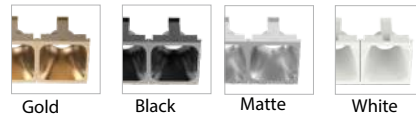

Dimensions:

Option 8: Trimless

- Wattage/ Lumens: 22W / 1,700
- Degrade: @_ai mpU f gc,
- Size: 11IN
- Cutout:

11.4IN x 1.7IN

- Beam Angle: 24° or 40°
- Reflector:

- Rated life: 50,000 hours
- CRI > 90
- Available in 2700K, 3000K, 4000K.
- Operating temperature: -5F - 104F
- 7 Year Warranty.

Dimensions:

Date:	_____
Project:	_____
Price:	_____

Option 9: Fixed Trim

- Wattage/ Lumens: 9W / 650
- Design: @_ai mpU f gc,
- Size: 5IN
- Cutout:

5.7IN x 1.5IN

- Beam Angle: 24° or 40°
- Reflector:

- Rated life: 50,000 hours
- CRI > 90
- Available in 2700K, 3000K, 4000K.
- Operating temperature: -5F - 104F
- 7 Year Warranty.