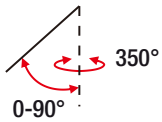

Date:	_____
Project:	_____
Price:	_____

Option 11: Fixed