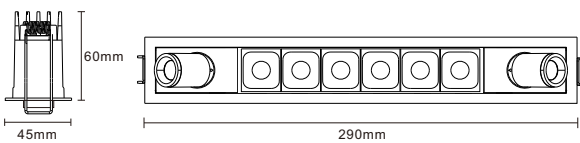

Dimensions:

Date:	_____
Project:	_____
Price:	_____

Option 9: Fixed Trim

- Wattage/ Lumens: 9W / 600LM
- Finish: Black or White.

• Size: 5IN

• Cutout: 

5.7IN x 1.5IN

- Beam Angle: 24° or 40°
- Reflector:

• Size: 6IN

• Cutout: 

5.9IN x 1.7IN

- Beam Angle: 24° or 40°
- Reflector:

- Rated life: 50,000 hours
- CRI > 90
- Available in 2700K, 3000K, 4000K.
- Operating temperature: -5F - 104F
- 7 Year Warranty.

Dimensions:

Date:	_____
Project:	_____
Price:	_____

Option 11: Fixed

- Wattage/ Lumens: 17W / 1,200LM
- Finish: Black or White.
- Size: 11IN
- Cutout:

11.1IN x 1.5IN

- Beam Angle: 24° or 40°
- Reflector:

- Rated life: 50,000 hours
- CRI>90
- Available in 2700K, 3000K, 4000K.
- Operating temperature: -5F - 104F
- 7 Year Warranty.

Dimensions:

Option 12: Trimless

- Wattage/ Lumens: 17W / 1,200LM
- Finish: Black or White.
- Size: 11IN
- Cutout:

11.4IN x 1.7IN

- Beam Angle: 24° or 40°
- Reflector:

- Rated life: 50,000 hours
- CRI>90
- Available in 2700K, 3000K, 4000K.
- Operating temperature: -5F - 104F
- 7 Year Warranty.