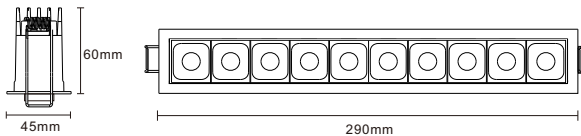

Dimensions: