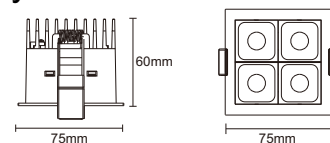

Dimensions:

Option 2:

- Wattage/ Lumens: 9W / 650LM
- Finish: Black or White.
- Size: 2.55IN
- Cutout: 
2.55IN x 2.55IN

- Beam Angle: 24° or 40°
- Reflector:

- Rated life: 50,000 hours
- CRI>90
- Available in 2700K, 3000K, 4000K.
- Operating temperature: -5F - 104F
- 7 Year Warranty.

Dimensions:

Date:	_____
Project:	_____
Price:	_____

Option 3:

- Wattage/ Lumens: 4W / 300LM
- Finish: Black or White.
- Size: 2IN
- Cutout: 
2.4IN x 1.5IN
- Beam Angle: 24° or 40°
- Reflector:

- Rated life: 50,000 hours
- CRI>90
- Available in 2700K, 3000K, 4000K.
- Operating temperature: -5F - 104F
- 7 Year Warranty.

Dimensions:

Option 4:

- Wattage/ Lumens: 7W / 500LM
- Finish: Black or White.
- Size: 3IN
- Cutout: 
3.5IN x 1.5IN
- Beam Angle: 24° or 40°
- Reflector:

- Rated life: 50,000 hours
- CRI>90
- Available in 2700K, 3000K, 4000K.
- Operating temperature: -5F - 104F
- 7 Year Warranty.

Dimensions:

Date:	_____
Project:	_____
Price:	_____

Option 5: Trim

- Wattage/ Lumens: 11W / 800LM
- Finish: Black or White.
- Size: 5IN
- Cutout:

5.7IN x 1.5IN

- Beam Angle: 24° or 40°
- Reflector:

- Rated life: 50,000 hours
- CRI>90
- Available in 2700K, 3000K, 4000K.
- Operating temperature: -5F - 104F
- 7 Year Warranty.