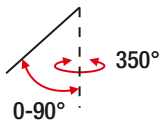

Date:	_____
Project:	_____
Price:	_____

Option 9: Fixed Trim