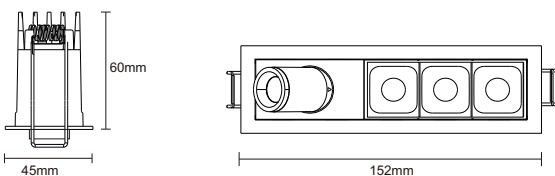

Dimensions: