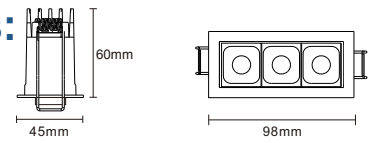

Dimensions:

Date:	_____
Project:	_____
Price:	_____

Option 3:

- Wattage/ Lumens: 4W / 300LM
- Finish: Black or White.
- Size: 2IN
- Cutout: 
2.4IN x 1.5IN
- Beam Angle: 24° or 40°
- Reflector:

- Rated life: 50,000 hours
- CRI>90
- Available in 2700K, 3000K, 4000K.
- Operating temperature: -5F - 104F
- 7 Year Warranty.

Dimensions:

Option 4:

- Wattage/ Lumens: 7W / 500LM
- Finish: Black or White.
- Size: 3IN
- Cutout: 
3.5IN x 1.5IN
- Beam Angle: 24° or 40°
- Reflector:

- Rated life: 50,000 hours
- CRI>90
- Available in 2700K, 3000K, 4000K.
- Operating temperature: -5F - 104F
- 7 Year Warranty.

Dimensions:

Date:	_____
Project:	_____
Price:	_____

Option 5: Trim

- Wattage/ Lumens: 11W / 800LM
- Finish: Black or White.
- Size: 5IN
- Cutout:

5.7IN x 1.5IN

- Beam Angle: 24° or 40°
- Reflector:

- Rated life: 50,000 hours
- CRI>90
- Available in 2700K, 3000K, 4000K.
- Operating temperature: -5F - 104F
- 7 Year Warranty.

Dimensions:

Option 6: Trimless

- Wattage/ Lumens: 11W / 800LM
- Finish: Black or White.
- Size: 6IN
- Cutout:

5.9IN x 1.7IN

- Beam Angle: 24° or 40°
- Reflector:

- Rated life: 50,000 hours
- CRI>90
- Available in 2700K, 3000K, 4000K.
- Operating temperature: -5F - 104F
- 7 Year Warranty.