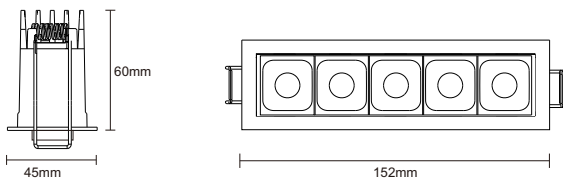

Dimensions:

Option 4:

- Wattage/ Lumens: 7W / 500LM
- Finish: Black or White.
- Size: 3IN
- Cutout: 
3.5IN x 1.5IN
- Beam Angle: 24° or 40°
- Reflector:

- Rated life: 50,000 hours
- CRI>90
- Available in 2700K, 3000K, 4000K.
- Operating temperature: -5F - 104F
- 7 Year Warranty.

Dimensions:

Date:	_____
Project:	_____
Price:	_____

Option 5: Trim

- Wattage/ Lumens: 11W / 800LM
- Finish: Black or White.
- Size: 5IN
- Cutout:

5.7IN x 1.5IN

- Beam Angle: 24° or 40°
- Reflector:

- Rated life: 50,000 hours
- CRI>90
- Available in 2700K, 3000K, 4000K.
- Operating temperature: -5F - 104F
- 7 Year Warranty.

Dimensions:

Option 6: Trimless

- Wattage/ Lumens: 11W / 800LM
- Finish: Black or White.
- Size: 6IN
- Cutout:

5.9IN x 1.7IN

- Beam Angle: 24° or 40°
- Reflector:

- Rated life: 50,000 hours
- CRI>90
- Available in 2700K, 3000K, 4000K.
- Operating temperature: -5F - 104F
- 7 Year Warranty.

Dimensions:

Date:	_____
Project:	_____
Price:	_____

Option 7: Trim

- Wattage/ Lumens: 22W / 1,600LM
- Finish: Black or White.
- Size: 11IN
- Cutout: 
11.1IN x 1.5IN
- Beam Angle: 24° or 40°
- Reflector:

- Rated life: 50,000 hours
- CRI > 90
- Available in 2700K, 3000K, 4000K.
- Operating temperature: -5F - 104F
- 7 Year Warranty.