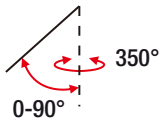

Date:	_____
Project:	_____
Price:	_____

Option 11: Fixed