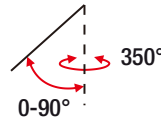

Option 12: Trimless