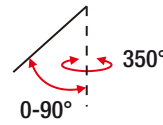

Option 10: Trimless