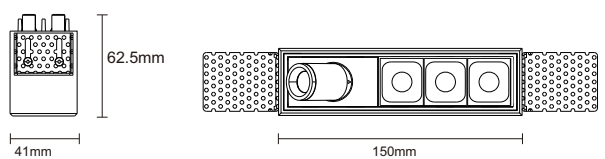

Dimensions:

Date:	_____
Project:	_____
Price:	_____

Option 9: Fixed Trim

- Wattage/ Lumens: 9W / 600LM
- Finish: Black or White.

• Size: 5IN

• Cutout: 

5.7IN x 1.5IN

- Beam Angle: 24° or 40°
- Reflector:

• Size: 6IN

• Cutout: 

5.9IN x 1.7IN

- Beam Angle: 24° or 40°
- Reflector:

- Rated life: 50,000 hours
- CRI > 90
- Available in 2700K, 3000K, 4000K.
- Operating temperature: -5F - 104F
- 7 Year Warranty.

Dimensions: