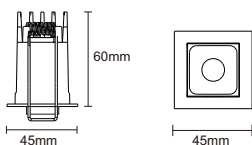

Module Options:

Option 1:

- Wattage/ Lumens: 2W / 150LM
- Finish: Black or White.
- Size: 1.45IN
- Cutout: 
1.45IN x 1.45IN

- Beam Angle: 24° or 40°
- Reflector:

- Rated life: 50,000 hours
- CRI>90
- Available in 2700K, 3000K, 4000K.
- Operating temperature: -5F - 104F
- 7 Year Warranty.

Dimensions:

Option 2:

- Wattage/ Lumens: 9W / 650LM
- Finish: Black or White.
- Size: 2.55IN
- Cutout: 
2.55IN x 2.55IN

- Beam Angle: 24° or 40°
- Reflector:

- Rated life: 50,000 hours
- CRI>90
- Available in 2700K, 3000K, 4000K.
- Operating temperature: -5F - 104F
- 7 Year Warranty.

Dimensions:

Date:	_____
Project:	_____
Price:	_____

Option 3:

- Wattage/ Lumens: 4W / 300LM
- Finish: Black or White.
- Size: 2IN
- Cutout: 
2.4IN x 1.5IN
- Beam Angle: 24° or 40°
- Reflector:

- Rated life: 50,000 hours
- CRI>90
- Available in 2700K, 3000K, 4000K.
- Operating temperature: -5F - 104F
- 7 Year Warranty.

Dimensions:

Option 4:

- Wattage/ Lumens: 7W / 500LM
- Finish: Black or White.
- Size: 3IN
- Cutout: 
3.5IN x 1.5IN
- Beam Angle: 24° or 40°
- Reflector:

- Rated life: 50,000 hours
- CRI>90
- Available in 2700K, 3000K, 4000K.
- Operating temperature: -5F - 104F
- 7 Year Warranty.