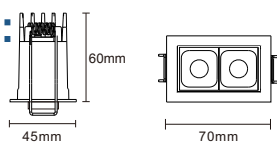

Dimensions:

Option 2:

- Wattage/ Lumens: 9W / 650LM
- Finish: Black or White.
- Size: 2.55IN
- Cutout: 
2.55IN x 2.55IN

- Beam Angle: 24° or 40°
- Reflector:

- Rated life: 50,000 hours
- CRI>90
- Available in 2700K, 3000K, 4000K.
- Operating temperature: -5F - 104F
- 7 Year Warranty.

Dimensions:

Date:	_____
Project:	_____
Price:	_____

Option 3:

- Wattage/ Lumens: 4W / 300LM
- Finish: Black or White.
- Size: 2IN
- Cutout: 
2.4IN x 1.5IN
- Beam Angle: 24° or 40°
- Reflector:

- Rated life: 50,000 hours
- CRI>90
- Available in 2700K, 3000K, 4000K.
- Operating temperature: -5F - 104F
- 7 Year Warranty.

Dimensions:

Option 4:

- Wattage/ Lumens: 7W / 500LM
- Finish: Black or White.
- Size: 3IN
- Cutout: 
3.5IN x 1.5IN
- Beam Angle: 24° or 40°
- Reflector:

- Rated life: 50,000 hours
- CRI>90
- Available in 2700K, 3000K, 4000K.
- Operating temperature: -5F - 104F
- 7 Year Warranty.

Dimensions:

Date:	_____
Project:	_____
Price:	_____

Option 5: Trim

- Wattage/ Lumens: 11W / 800LM
- Finish: Black or White.
- Size: 5IN
- Cutout:

5.7IN x 1.5IN

- Beam Angle: 24° or 40°
- Reflector:

- Rated life: 50,000 hours
- CRI>90
- Available in 2700K, 3000K, 4000K.
- Operating temperature: -5F - 104F
- 7 Year Warranty.