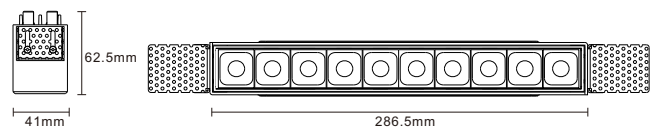

Dimensions:

Date:	_____
Project:	_____
Price:	_____

Option 5: Trim

- Wattage/ Lumens: 11W / 800LM
- Finish: Black or White.
- Size: 5IN
- Cutout:

5.7IN x 1.5IN

- Beam Angle: 24° or 40°
- Reflector:

- Rated life: 50,000 hours
- CRI>90
- Available in 2700K, 3000K, 4000K.
- Operating temperature: -5F - 104F
- 7 Year Warranty.

Dimensions:

Date:	_____
Project:	_____
Price:	_____

Option 7: Trim

- Wattage/ Lumens: 22W / 1,600LM
- Finish: Black or White.
- Size: 11IN
- Cutout: 
11.1IN x 1.5IN
- Beam Angle: 24° or 40°
- Reflector:

- Rated life: 50,000 hours
- CRI > 90
- Available in 2700K, 3000K, 4000K.
- Operating temperature: -5F - 104F
- 7 Year Warranty.

Dimensions:

Option 8: Trimless

- Wattage/ Lumens: 22W / 1,600LM
- Finish: Black or White.
- Size: 11IN
- Cutout: 
11.4IN x 1.7IN
- Beam Angle: 24° or 40°
- Reflector:

- Rated life: 50,000 hours
- CRI > 90
- Available in 2700K, 3000K, 4000K.
- Operating temperature: -5F - 104F
- 7 Year Warranty.

Dimensions:

Date:	_____
Project:	_____
Price:	_____

Option 9: Fixed Trim

- Wattage/ Lumens: 9W / 600LM
- Finish: Black or White.

• Size: 5IN

• Cutout: 

5.7IN x 1.5IN

- Beam Angle: 24° or 40°
- Reflector: