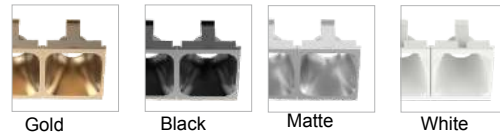

Dimensions:

Option 2:

- Wattage/ Lumens: 9W / 650LM
- Finish: Black or White.
- Size: 2.55IN
- Cutout: 
2.55IN x 2.55IN

- Beam Angle: 24° or 40°
- Reflector:

- Rated life: 50,000 hours
- CRI>90
- Available in 2700K, 3000K, 4000K.
- Operating temperature: -5F - 104F
- 7 Year Warranty.

Dimensions:

Date:	_____
Project:	_____
Price:	_____

Option 3:

- Wattage/ Lumens: 4W / 300LM
- Finish: Black or White.
- Size: 2IN
- Cutout: 
2.4IN x 1.5IN
- Beam Angle: 24° or 40°
- Reflector:

- Rated life: 50,000 hours
- CRI>90
- Available in 2700K, 3000K, 4000K.
- Operating temperature: -5F - 104F
- 7 Year Warranty.

Dimensions:

Option 4:

- Wattage/ Lumens: 7W / 500LM
- Finish: Black or White.
- Size: 3IN
- Cutout: 
3.5IN x 1.5IN
- Beam Angle: 24° or 40°
- Reflector:

- Rated life: 50,000 hours
- CRI>90
- Available in 2700K, 3000K, 4000K.
- Operating temperature: -5F - 104F
- 7 Year Warranty.

Dimensions:

Date:	_____
Project:	_____
Price:	_____

Option 5: Trim

- Wattage/ Lumens: 11W / 800LM
- Finish: Black or White.
- Size: 5IN
- Cutout:

5.7IN x 1.5IN

- Beam Angle: 24° or 40°
- Reflector:

- Rated life: 50,000 hours
- CRI>90
- Available in 2700K, 3000K, 4000K.
- Operating temperature: -5F - 104F
- 7 Year Warranty.