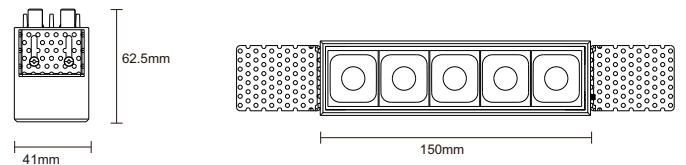

Dimensions:

Option 4:

- Wattage/ Lumens: 7W / 500LM
- Finish: Black or White.
- Size: 3IN
- Cutout: 
3.5IN x 1.5IN
- Beam Angle: 24° or 40°
- Reflector:

- Rated life: 50,000 hours
- CRI>90
- Available in 2700K, 3000K, 4000K.
- Operating temperature: -5F - 104F
- 7 Year Warranty.

Dimensions:

Date:	_____
Project:	_____
Price:	_____

Option 5: Trim

- Wattage/ Lumens: 11W / 800LM
- Finish: Black or White.
- Size: 5IN
- Cutout:

5.7IN x 1.5IN

- Beam Angle: 24° or 40°
- Reflector:

- Rated life: 50,000 hours
- CRI>90
- Available in 2700K, 3000K, 4000K.
- Operating temperature: -5F - 104F
- 7 Year Warranty.

Dimensions:

Option 6: Trimless

- Wattage/ Lumens: 11W / 800LM
- Finish: Black or White.
- Size: 6IN
- Cutout:

5.9IN x 1.7IN

- Beam Angle: 24° or 40°
- Reflector:

- Rated life: 50,000 hours
- CRI>90
- Available in 2700K, 3000K, 4000K.
- Operating temperature: -5F - 104F
- 7 Year Warranty.

Dimensions:

Date:	_____
Project:	_____
Price:	_____

Option 7: Trim

- Wattage/ Lumens: 22W / 1,600LM
- Finish: Black or White.
- Size: 11IN
- Cutout: 
11.1IN x 1.5IN
- Beam Angle: 24° or 40°
- Reflector:

- Rated life: 50,000 hours
- CRI > 90
- Available in 2700K, 3000K, 4000K.
- Operating temperature: -5F - 104F
- 7 Year Warranty.