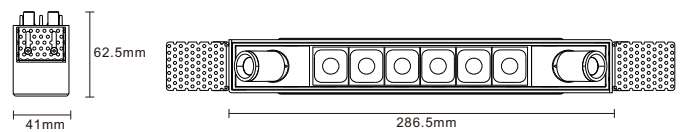

Dimensions: