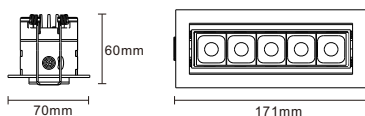

Module Options:

Option 1:

- Wattage/ Lumens: 11W / 850
- 8" [eZ: 4'SU] adl Z [fVZ]
- Size: 6IN
- Cutout:

6.3IN x 2IN

- Beam Angle: 24° or 40°
- Reflector:

- Rated life: 50,000 hours
- CRI > 90
- Available in 2700K, 3000K, 4000K.
- Operating temperature: -5F - 104F
- 7 Year Warranty.

Dimensions:

Option 2:

- Wattage/ Lumens: 22W / 1,700
- 8" [eZ: 4'SU] adl Z [fVZ]
- Size: 11IN
- Cutout:

11.7IN x 2IN

- Beam Angle: 24° or 40°
- Reflector:

- Rated life: 50,000 hours
- CRI > 90
- Available in 2700K, 3000K, 4000K.
- Operating temperature: -5F - 104F
- 7 Year Warranty.