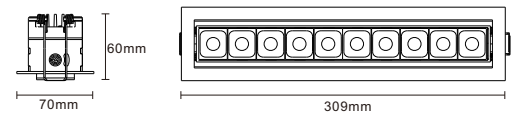

Dimensions: