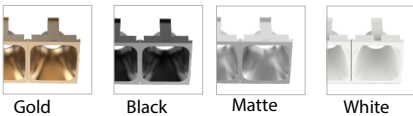

Module Options:

Option 1:

- Wattage/ Lumens: 11W / 850
- 8" [eZ: 4'SU] adl Z [fVZ]
- Size: 6IN
- Cutout:

6.3IN x 2IN

- Beam Angle: 24° or 40°
- Reflector:

- Rated life: 50,000 hours
- CRI > 90
- Available in 2700K, 3000K, 4000K.
- Operating temperature: -5F - 104F
- 7 Year Warranty.

Dimensions:

Option 2:

- Wattage/ Lumens: 22W / 1,700
- 8" [eZ: 4'SU] adl Z [fVZ]
- Size: 11IN
- Cutout:

11.7IN x 2IN

- Beam Angle: 24° or 40°
- Reflector:

- Rated life: 50,000 hours
- CRI > 90
- Available in 2700K, 3000K, 4000K.
- Operating temperature: -5F - 104F
- 7 Year Warranty.