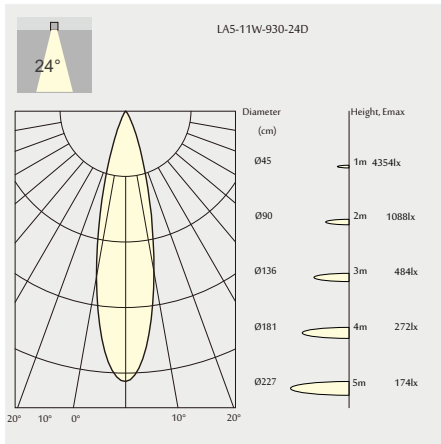

**i-LUMINOSITY**  
LED LIGHTING FIXTURES

Date:	_____
Project:	_____
Price:	_____

## Penn LED Downlights Photometrics:

### Option 1: 11W, 24°

### Option 2: 22W, 24°