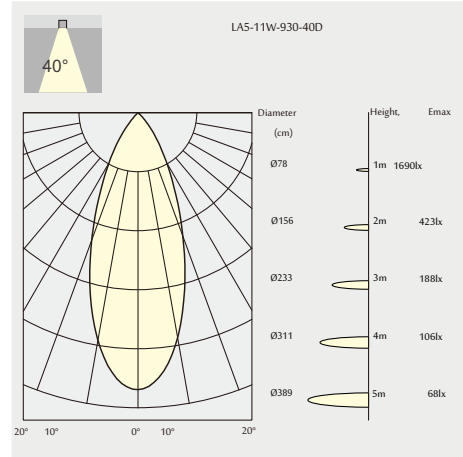

**i-LUMINOSITY**  
LED LIGHTING FIXTURES

Date:	_____
Project:	_____
Price:	_____

## Penn LED Downlights Photometrics:

### Option 1: 11W, 24°

### Option 2: 22W, 24°