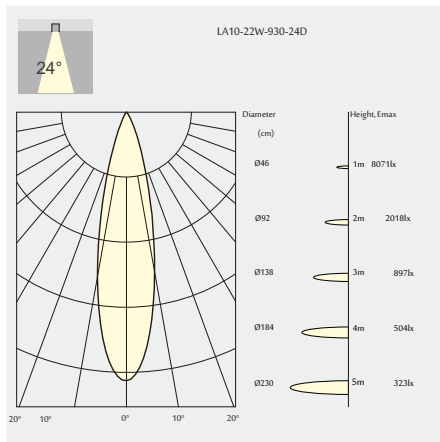

Option 2: 22W, 24°