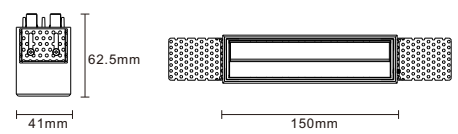

Dimensions: