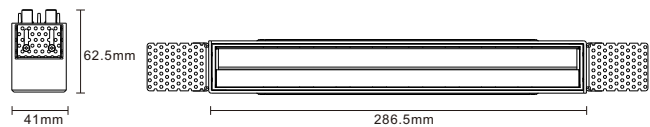

Dimensions: