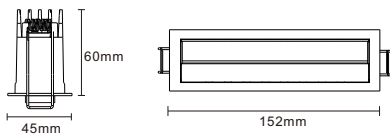

Module Options:

Option 1:

- Wattage/ Lumens: 11W / 850
- 8" [eZ: 4'SU] adl Z [fV]

- Size: 5IN
- Cutout:

5.7IN x 1.5IN

- Rated life: 50,000 hours
- CRI>90
- Available in 2700K, 3000K, 4000K.
- Operating temperature: -5F - 104F
- 7 Year Warranty.

Dimensions:

Option 2: Trimless

- Wattage/ Lumens: 11W / 500
- 8" [eZ: 4'SU] adl Z [fV]

- Size: 5IN
- Cutout:

5.9IN x 1.7IN

- Rated life: 50,000 hours
- CRI>90
- Available in 2700K, 3000K, 4000K.
- Operating temperature: -5F - 104F
- 7 Year Warranty.

Dimensions:

Date:	_____
Project:	_____
Price:	_____

Module Options:

Option 3:

- Wattage/ Lumens: 22W / 1,000
- 8' [eZ: 4'SU] adl Z [fVZ]

Option 4: Trimless

- Wattage/ Lumens: 22W / 1,000
- 8' [eZ: 4'SU] adl Z [fVZ]

- Size: 11IN
- Cutout: 
11.1IN x 1.5IN

- Rated life: 50,000 hours
- CRI>90
- Available in 2700K, 3000K, 4000K.
- Operating temperature: -5F - 104F
- 7 Year Warranty.

Dimensions:

- Size: 11IN
- Cutout: 
11.4IN x 1.7IN