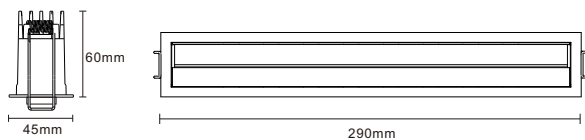

Dimensions:

Option 2: Trimless

- Wattage/ Lumens: 11W / 500
- 8" [eZ: 4'SU] adl Z [fV]

- Size: 5IN
- Cutout:

5.9IN x 1.7IN

- Rated life: 50,000 hours
- CRI>90
- Available in 2700K, 3000K, 4000K.
- Operating temperature: -5F - 104F
- 7 Year Warranty.

Dimensions:

Date:	_____
Project:	_____
Price:	_____

Module Options:

Option 3:

- Wattage/ Lumens: 22W / 1,000
- 8' [eZ: 4'SU] adl Z [fVZ]

Option 4: Trimless

- Wattage/ Lumens: 22W / 1,000
- 8' [eZ: 4'SU] adl Z [fVZ]

- Size: 11IN
- Cutout: 
11.1IN x 1.5IN

- Rated life: 50,000 hours
- CRI>90
- Available in 2700K, 3000K, 4000K.
- Operating temperature: -5F - 104F
- 7 Year Warranty.

Dimensions:

- Size: 11IN
- Cutout: 
11.4IN x 1.7IN