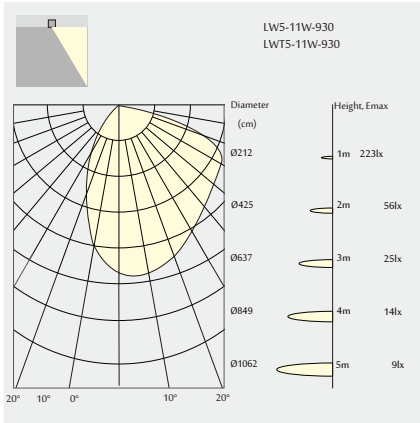

Date:	_____
Project:	_____
Price:	_____

Apollo Wallwasher LED Downlight Photometrics

11W

22W