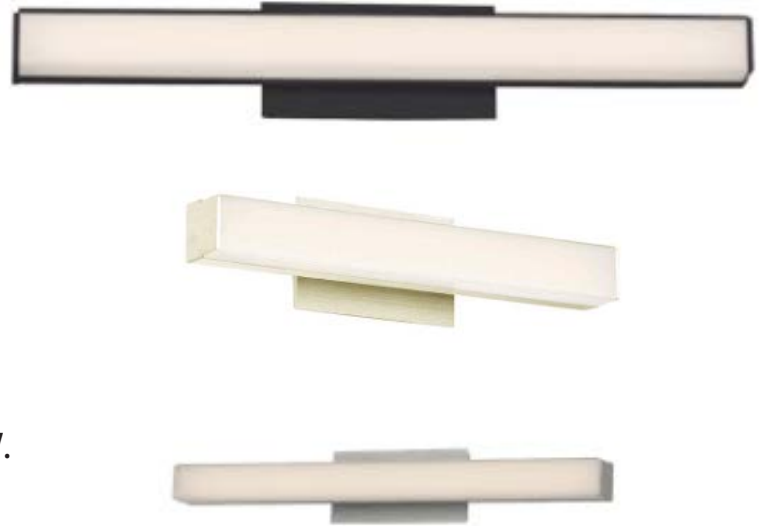

i-LUMINOSITY
LED LIGHTING FIXTURES

Date:	_____
Project:	_____
Price:	_____

LED Prospect Bath Bar

Description:

Our LED Prospect Bath Bar is a vanity fixture with a vintage electric feel. Three finish options in black, brass, and aluminum. UL listed for damp locations make this fixture perfect for bathrooms, residential, and commercial properties.

Features:

- Input Power: Universal 120 - 240 - 277V.
- Power Consumption: 10W, 15W, 20W, or 30W.
- Lumen Output: Varies
- CRI >90
- Available Color Options: 2700K, 3000K, 3500K
- Housing Option: Black, brass, or aluminum.
- Mounting: Wall mount.
- Dimming option available.
- Rated Life: >50,000 hours
- UL listed for damp location.
- 7 Year Warranty

Applications:

- Traditional
- Residential
- Industrial
- Bathrooms
- Commercial