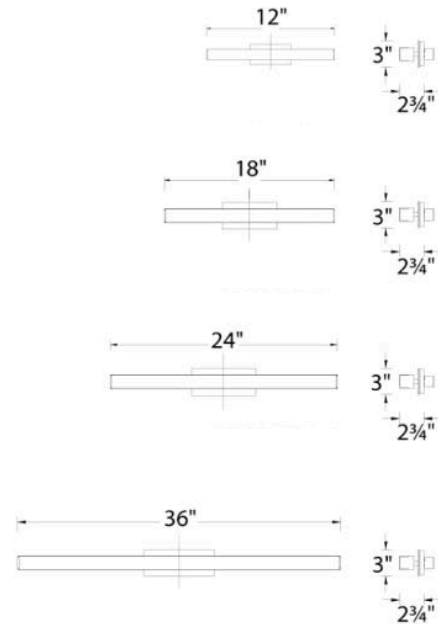

## Dimensions:

Height: 3"  
Extension: 2-3/4"  
Weight: 3.25 lbs  
Backplate Width: 5-7/8"  
Backplate Depth: 3/8"

Date:	_____
Project:	_____
Price:	_____