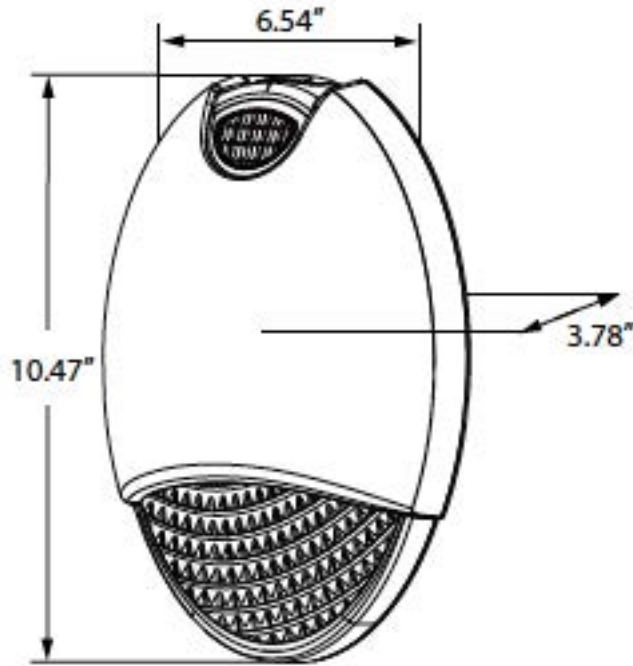

Date:	_____
Project:	_____
Price:	_____

Dimensions:

Ordering Key 120V:

ILWPGWBC120

SERIES NUMBER	WATTAGE	CCT	FINISH	ADDITIONAL OPTIONS
ILWPGWBC120	9w - 9W	55 - 5,500K	BR - BRONZE	PH - PHOTOCELL
	18w - 18W		W - WHITE	EM - EMERGENCY BACKUP
			N - NICKEL	HTR - HEATER

SAMPLE ITEM NUMBER: ILWPGWBC120 25 4 B MS

Ordering Key 277V:

ILWPGWBC277

SERIES NUMBER	WATTAGE	CCT	FINISH	ADDITIONAL OPTIONS
ILWPGWBC277	9w 9W	55 - 5,500K	BR - BRONZE	PH - PHOTOCELL
	58w - 58W		W - WHITE	EM - EMERGENCY BACKUP
			N - NICKEL	HTR - HEATER

SAMPLE ITEM NUMBER: ILWPGWBC 25 2774 B MS