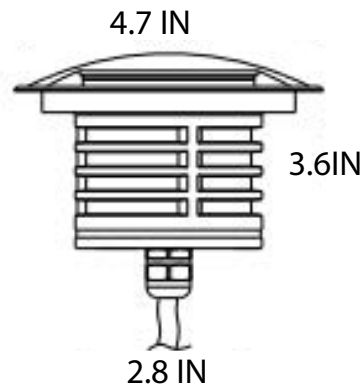

i-LUMINOSITY
LED LIGHTING FIXTURES

Date:	_____
Project:	_____
Price:	_____

Verona Landscape Light

Description:

Our Verona Landscape Light is well versed in various lens degree options. This fixture can be used to illuminate pathways, landscaping, parks or anywhere outdoors with an IP68 rating.

Features:

- IP68 - Wet rated
- Wattage: 2W or 3W
- Beam Spread: 1/2/4 side holes.
- CRI >90
- Available Color Options: 2700K, 3000K, 4000K, 5000K, & 6500K.
- Material: Aluminum
- L70 Lifetime: >50,000 hours.
- Available Finish Option: Silver.
- Lighting controls option available.
- 7 Year Warranty.
- Dimensions: (D) 2.8 X 3.4IN Cutout (2.6IN)

(D) 4.7 X 3.6IN Cutout (4IN)

Date:	_____
Project:	_____
Price:	_____

Ordering Key:

SERIES NUMBER	WATTS/ SIZE/ LUMENS	CCT	FINISH	LENS DEGREE OPTIONS
ILUGVLBL	2W - 2.8 IN / 110	27K - 2700K	S - SILVER	1 - 1 HOLE
	3W - 4.7 IN / 165	3K - 3000K		2 - 2 HOLES
		4K - 4000K		4 - 4 HOLES
		5K - 5000K		
		65K - 6500K		