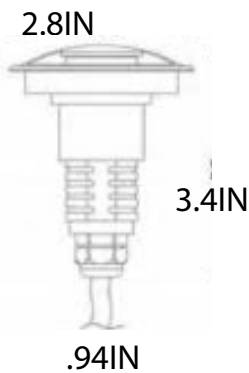

i-LUMINOSITY
LED LIGHTING FIXTURES

Date:	_____
Project:	_____
Price:	_____

Verona Landscape Light

Description:

Our Verona Landscape Light is well versed in various lens degree options. This fixture can be used to illuminate pathways, landscaping, parks or anywhere outdoors with an IP68 rating.

Features:

- IP68 - Wet rated
- Wattage: 2W or 3W
- Beam Spread: 1/2/4 side holes.
- CRI >90
- Available Color Options: 2700K, 3000K, 4000K, 5000K, & 6500K.
- Material: Aluminum
- L70 Lifetime: >50,000 hours.
- Available Finish Option: Silver.
- Lighting controls option available.
- 7 Year Warranty.
- Dimensions: (D) 2.8 X 3.4IN Cutout (2.6IN)

(D) 4.7 X 3.6IN Cutout (4IN)

Date:	_____
Project:	_____
Price:	_____

Ordering Key:

SERIES NUMBER	WATTS/ SIZE/ LUMENS	CCT	FINISH	LENS DEGREE OPTIONS
ILUGVLBL	2W - 2.8 IN / 110	27K - 2700K	S - SILVER	1 - 1 HOLE
	3W - 4.7 IN / 165	3K - 3000K		2 - 2 HOLES
		4K - 4000K		4 - 4 HOLES
		5K - 5000K		
		65K - 6500K		

SAMPLE ITEM NUMBER: ILUGVLBL 3W 4K S 1

Electrical Data:

- **Input Power:** Stays consistent over life.
- **Input Voltage:** 24V/12V DC 120V/240V AC
- **CRI:** >90
- **L70** >50,000 hours.

Optical System: