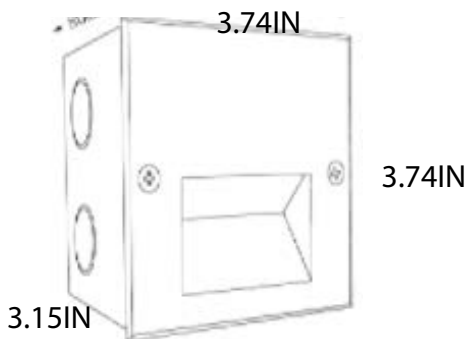

Dimensions: