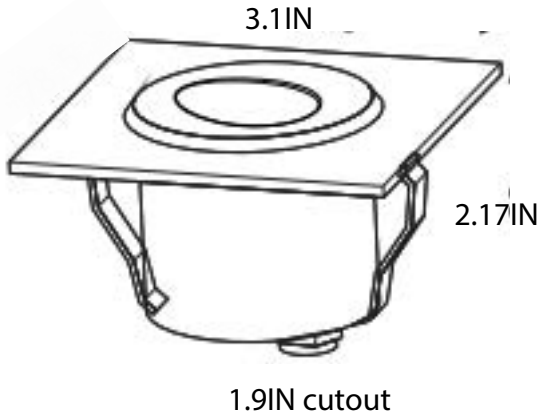

Dimensions: