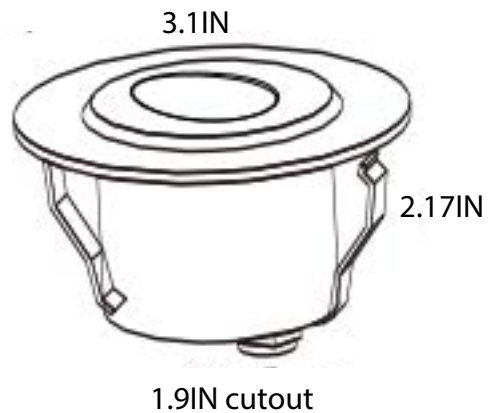

i-LUMINOSITY
LED LIGHTING FIXTURES

Date:	_____
Project:	_____
Price:	_____

King Wall Light

Description:

Our King Wall Light is designed for any indoor or outdoor location with an IP65 rating. Easily wall mounted with CCT options ranging from 2700K - 6500K. Various dimming options Triac, Dali, 1-10V, PWM, or DMX512.

Features:

- IP Rating; IP65, Waterproof.
- Shape: Square or circle.
- Lighting control options available.
- Dimmable
- Mounting: Wall mounted.
- Beam angles: 80°
- L70 Lifetime: 50,000 hours.
- CRI >90
- 24/12V DC, 240V/120V AC input voltage.
- 7 Year Warranty.
- Available colors: 2700K, 3000K, 4000K, 5000K, 6500K.
- Dimensions: 3.1IN x 2.17IN x 1.9IN

Dimensions:

Applications

- Outdoor
- Indoor
- Residential
- Public Spaces
- Retail
- Hallways