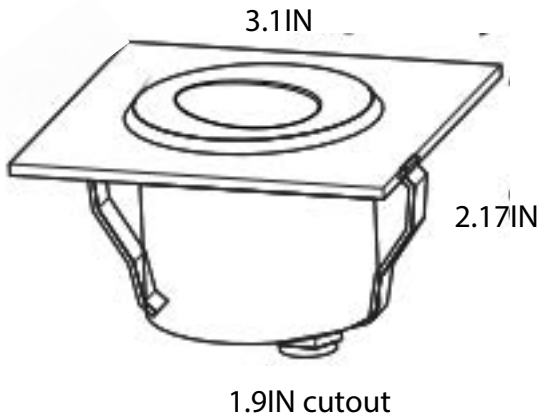

i-LUMINOSITY
LED LIGHTING FIXTURES

Date:	_____
Project:	_____
Price:	_____

King Wall Light

Description:

Our King Wall Light is designed for any indoor or outdoor location with an IP65 rating. Easily wall mounted with CCT options ranging from 2700K - 6500K. Various dimming options Triac, Dali, 1-10V, PWM, or DMX512.

Features:

- IP Rating; IP65, Waterproof.
- Shape: Square or circle.
- Lighting control options available.
- Dimmable
- Mounting: Wall mounted.
- Beam angles: 80°
- L70 Lifetime: 50,000 hours.
- CRI >90
- 24/12V DC, 240V/120V AC input voltage.
- 7 Year Warranty.
- Available colors: 2700K, 3000K, 4000K, 5000K, 6500K.
- Dimensions: 3.1IN x 2.17IN x 1.9IN

Dimensions:

Applications

- Outdoor
- Indoor
- Residential
- Public Spaces
- Retail
- Hallways