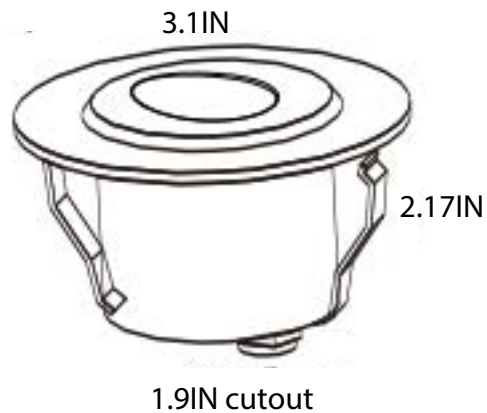

## Features:

- IP Rating; IP65, Waterproof.
- Shape: Square or circle.
- Lighting control options available.
- Dimmable
- Mounting: Wall mounted.
- Beam angles: 80°
- L70 Lifetime: 50,000 hours.
- CRI >90
- 24/12V DC, 240V/120V AC input voltage.
- 7 Year Warranty.
- Available colors: 2700K, 3000K, 4000K, 5000K, 6500K.
- Dimensions: 3.1IN x 2.17IN x 1.9IN

## Dimensions: