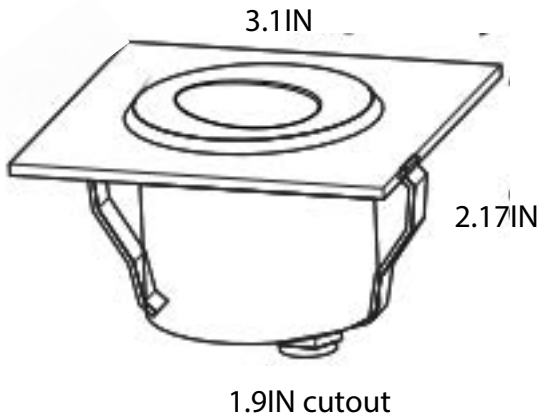

## Features:

- IP Rating; IP65, Waterproof.
- Shape: Square or circle.
- Lighting control options available.
- Dimmable
- Mounting: Wall mounted.
- Beam angles: 80°
- L70 Lifetime: 50,000 hours.
- CRI >90
- 24/12V DC, 240V/120V AC input voltage.
- 7 Year Warranty.
- Available colors: 2700K, 3000K, 4000K, 5000K, 6500K.
- Dimensions: 3.1IN x 2.17IN x 1.9IN

## Dimensions: