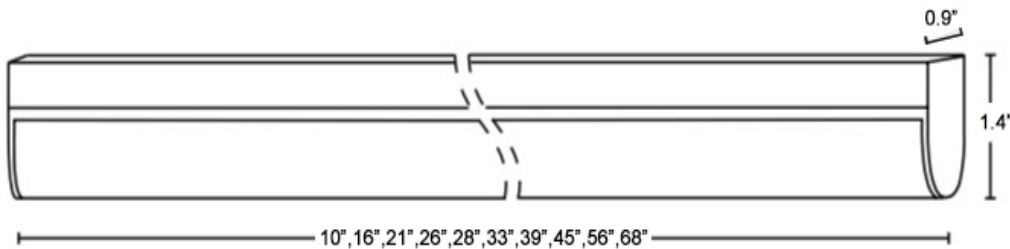

Dimensions: