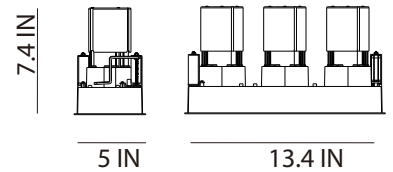

Date:	_____
Project:	_____
Price:	_____

Downlight

Cutout

Dimensions

Option 1 - OP1

Option 2 - OP2

Option 3 - OP3 or OPP3

i-LUMINOSITY
LED LIGHTING FIXTURES

Date:	_____
Project:	_____
Price:	_____

Downlight

Cutout

Dimensions

Option 4 - OP4

Option 5 - OP5

Option 6 - OP6

Option 7 - OP7