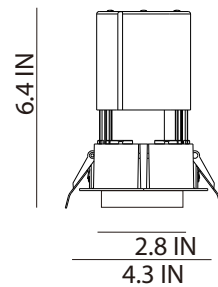

Date:	_____
Project:	_____
Price:	_____

Downlight

Cutout

Dimensions

Option 1 - OP1

Option 2 - OP2

Option 3 - OP3 or OPP3

i-LUMINOSITY
LED LIGHTING FIXTURES

Date:	_____
Project:	_____
Price:	_____

Downlight

Cutout

Dimensions

Option 4 - OP4

Option 5 - OP5

Option 6 - OP6

Option 7 - OP7