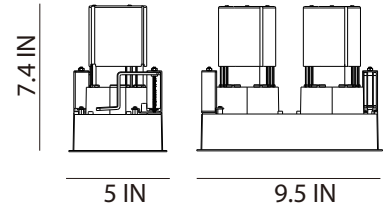

Date:	_____
Project:	_____
Price:	_____

Downlight

Cutout

Dimensions

Option 1 - OP1

Option 2 - OP2

Option 3 - OP3 or OPP3

i-LUMINOSITY
LED LIGHTING FIXTURES

Date:	_____
Project:	_____
Price:	_____

Downlight

Cutout

Dimensions

Option 4 - OP4

Option 5 - OP5

Option 6 - OP6

Option 7 - OP7