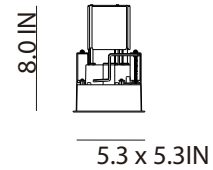

Date:	_____
Project:	_____
Price:	_____

Downlight

Cutout

Dimensions

Option 1 - OP1

Option 2 - OP2

Option 3 - OP3 or OPP3

i-LUMINOSITY
LED LIGHTING FIXTURES

Date:	_____
Project:	_____
Price:	_____

Downlight

Cutout

Dimensions

Option 4 - OP4

Option 5 - OP5

Option 6 - OP6

Option 7 - OP7