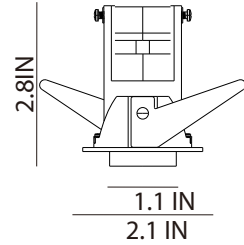

Date:	_____
Project:	_____
Price:	_____

Downlight

Cutout

Dimensions

Option 1 - OP1

Option 2 - OP2

Option 3 - OP3 or OPP3

i-LUMINOSITY
LED LIGHTING FIXTURES