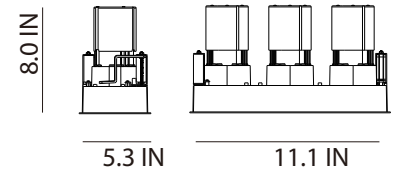

i-LUMINOSITY
LED LIGHTING FIXTURES

Date:	_____
Project:	_____
Price:	_____

Downlight

Cutout

Dimensions