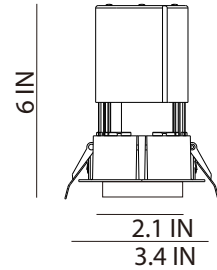

Date:	_____
Project:	_____
Price:	_____

Downlight

Cutout

Dimensions

Option 1 - OP1

Option 2 - OP2

Option 3 - OP3 or OPP3

i-LUMINOSITY
LED LIGHTING FIXTURES

Date:	_____
Project:	_____
Price:	_____

Downlight

Cutout

Dimensions

Option 4 - OP4

Option 5 - OP5

Option 6 - OP6

Option 7 - OP7