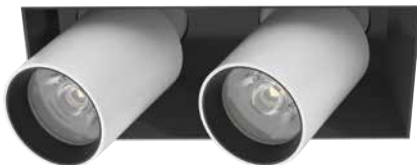

Option 7 - OP7