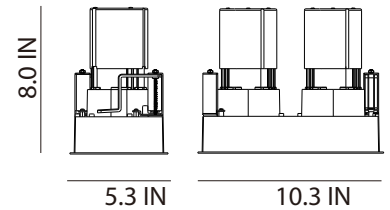

Date:	_____
Project:	_____
Price:	_____

Downlight

Cutout

Dimensions

Option 1 - OP1

Option 2 - OP2

Option 3 - OP3 or OPP3

i-LUMINOSITY
LED LIGHTING FIXTURES

Date:	_____
Project:	_____
Price:	_____

Downlight

Cutout

Dimensions

Option 4 - OP4

Option 5 - OP5

Option 6 - OP6

Option 7 - OP7