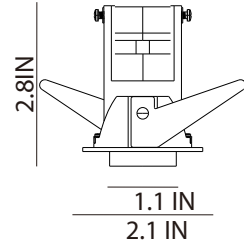

Date:	_____
Project:	_____
Price:	_____

Downlight

Cutout

Dimensions

i-LUMINOSITY
LED LIGHTING FIXTURES

Date: _____
Project: _____
Price: _____

Downlight

Cutout