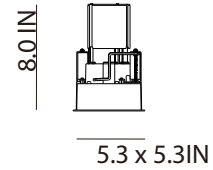

Downlight

Cutout

Dimensions