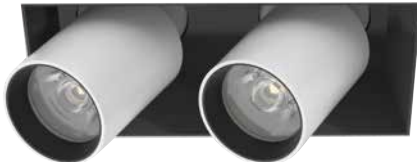

Downlight

Cutout

Dimensions