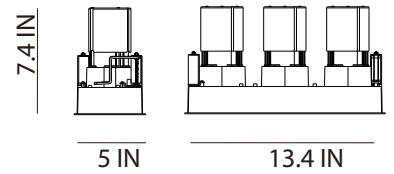

Downlight

Cutout

Dimensions