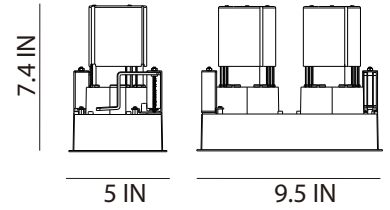

Date:	_____
Project:	_____
Price:	_____

Downlight

Cutout

Dimensions

i-LUMINOSITY
LED LIGHTING FIXTURES

Date: _____
Project: _____
Price: _____

Downlight

Cutout

Dimensions

Date: _____
 Project: _____
 Price: _____

Ordering Key:

SERIES NUMBER	WATTS/ SIZE/ LUMENS	CCT	BAFFLE	S. REFLECTOR	ADDITIONAL OPTIONS
ILDRLBRGF	4W - 2IN / 350	27K - 2700K	S - SILVER	G - GOLD	DM - 0-10V DIMMING
	9W - 3IN / 800	3K - 3000K	B - BLACK	B - BLACK	EM - EMERGENCY BACKUP
	13W - 4IN / 1,300	4K - 4000K	W - WHITE	W - WHITE	
	18W - 4IN / 1,700				
	9W - 9.5IN / 800				
	9W - 13.4IN / 800				
	13W - 5.3IN / 1,300				
	13W - 10.3 IN / 1,300				
	13W - 11.1 IN / 1,300				