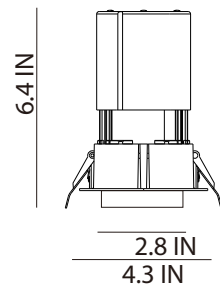

Date:	_____
Project:	_____
Price:	_____

Downlight

Cutout

Dimensions

i-LUMINOSITY
LED LIGHTING FIXTURES

Date: _____
Project: _____
Price: _____

Downlight

Cutout

Dimensions

Date: _____
 Project: _____
 Price: _____

Ordering Key:

SERIES NUMBER	WATTS/ SIZE/ LUMENS	CCT	BAFFLE	S. REFLECTOR	ADDITIONAL OPTIONS
ILDRLBRGF	4W - 2IN / 350	27K - 2700K	S - SILVER	G - GOLD	DM - 0-10V DIMMING
	9W - 3IN / 800	3K - 3000K	B - BLACK	B - BLACK	EM - EMERGENCY BACKUP
	13W - 4IN / 1,300	4K - 4000K	W - WHITE	W - WHITE	
	18W - 4IN / 1,700				
	9W - 9.5IN / 800				
	9W - 13.4IN / 800				
	13W - 5.3IN / 1,300				
	13W - 10.3 IN / 1,300				
	13W - 11.1 IN / 1,300				

SAMPLE ITEM NUMBER: ILDRLBRGF 4W 2IN 27K B G DM