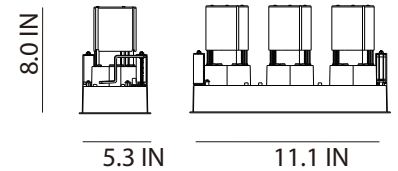

Downlight

Cutout

Dimensions