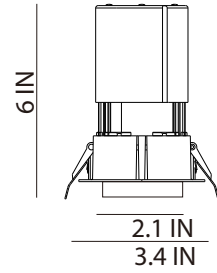

Date:	_____
Project:	_____
Price:	_____

Downlight

Cutout

Dimensions

i-LUMINOSITY
LED LIGHTING FIXTURES

Date: _____
Project: _____
Price: _____

Downlight

Cutout

Dimensions

Date: _____
 Project: _____
 Price: _____

Ordering Key:

SERIES NUMBER	WATTS/ SIZE/ LUMENS	CCT	BAFFLE	S. REFLECTOR	ADDITIONAL OPTIONS
ILDRLBRGF	4W - 2IN / 350	27K - 2700K	S - SILVER	G - GOLD	DM - 0-10V DIMMING
	9W - 3IN / 800	3K - 3000K	B - BLACK	B - BLACK	EM - EMERGENCY BACKUP
	13W - 4IN / 1,300	4K - 4000K	W - WHITE	W - WHITE	
	18W - 4IN / 1,700				
	9W - 9.5IN / 800				
	9W - 13.4IN / 800				
	13W - 5.3IN / 1,300				
	13W - 10.3 IN / 1,300				
	13W - 11.1 IN / 1,300				

SAMPLE ITEM NUMBER: ILDRLBRGF 4W 2IN 27K B G DM