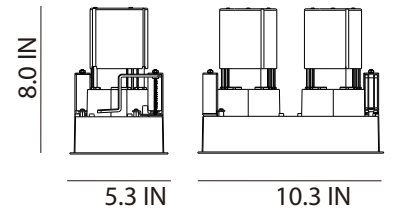

Date:	_____
Project:	_____
Price:	_____

Downlight

Cutout

Dimensions

i-LUMINOSITY
LED LIGHTING FIXTURES

Date: _____
Project: _____
Price: _____

Downlight

Cutout

Dimensions

Date: _____
 Project: _____
 Price: _____

Ordering Key:

SERIES NUMBER	WATTS/ SIZE/ LUMENS	CCT	BAFFLE	S. REFLECTOR	ADDITIONAL OPTIONS
ILDRLBRGF	4W - 2IN / 350	27K - 2700K	S - SILVER	G - GOLD	DM - 0-10V DIMMING
	9W - 3IN / 800	3K - 3000K	B - BLACK	B - BLACK	EM - EMERGENCY BACKUP
	13W - 4IN / 1,300	4K - 4000K	W - WHITE	W - WHITE	
	18W - 4IN / 1,700				
	9W - 9.5IN / 800				
	9W - 13.4IN / 800				
	13W - 5.3IN / 1,300				
	13W - 10.3 IN / 1,300				
	13W - 11.1 IN / 1,300				