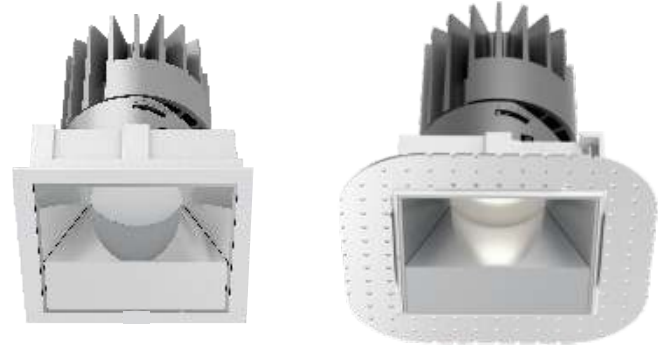

Date:	_____
Project:	_____
Price:	_____

VANDERBILT WALL WASHER DOWNLIGHT:

Description:

Our Vanderbilt Wall Washer Downlights are a new design with the widest variety of reflectors and trims. The array of wattages, sizes, and trim colors, making it ideal for all applications. A smart energy saving solution for offices and supermarkets applications.

i-LUMINOSITY
LED LIGHTING FIXTURES

Date:	_____
Project:	_____
Price:	_____

SQUARE 5 INCH:

Features:

- Secondary Reflector:

Matte

- Dimming: 1-10V, Dali, Phase
- CRI>90
- Available in 2700K, 3000K or 4000K

Dimensions: