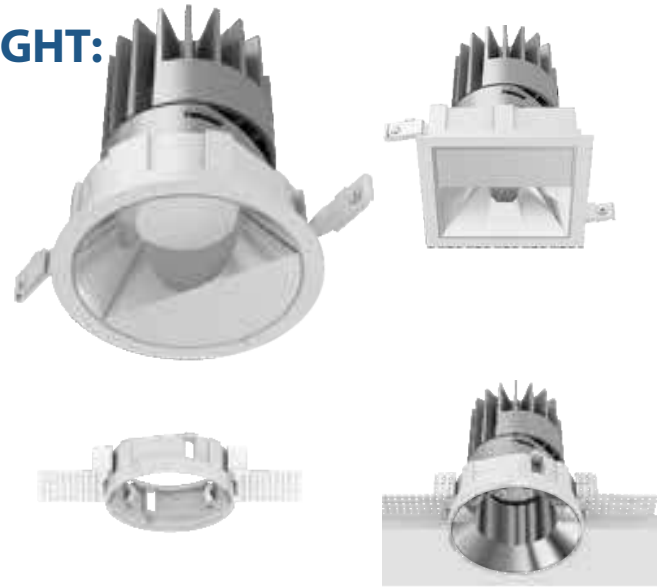

Date:	_____
Project:	_____
Price:	_____

VANDERBILT WALL WASHER DOWNLIGHT:

Description:

Our Vanderbilt Wall Washer Downlights are a new design with the widest variety of reflectors and trims. The array of wattages, sizes, and trim colors, making it ideal for all applications. A smart energy saving solution for offices and supermarkets applications.

Trimless Round

Trimless Square

- Secondary Reflector:

Matte

- Rated life: 50,000 hours
- CRI>90
- Available in 2700K, 3000K, 4000K, 5000K.
- Operating temperature: -5F - 104F
- Finish option: Black, White, Silver
- 7 Year Warranty.