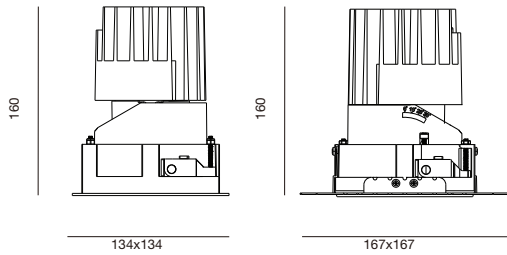

Dimensions:

Cutout Diameter(IN)	3.9IN	4.9IN	5.9IN	3.7IN	4.8IN	5.8IN
Trim Diameter(IN)	 4IN	 5IN	 6IN	 4IN	 5IN	 6IN
Height (IN)	 4.9IN	 6.1IN	 7.4IN	 4.9IN	 6.1IN	 7.4IN

Date:	_____
Project:	_____
Price:	_____

Dimensions:

- Cutout

Photometrics:

25W

38W

Date:	_____
Project:	_____
Price:	_____

SQUARE 4 INCH:

Features:

i-LUMINOSITY
LED LIGHTING FIXTURES

Date:	_____
Project:	_____
Price:	_____

SQUARE 5 INCH:

Features:

- Secondary Reflector:

Matte

- Dimming: 1-10V, Dali, Phase
- CRI>90
- Available in 2700K, 3000K or 4000K

Dimensions:

- Cutout

Photometrics:

18W

25W

Date:	_____
Project:	_____
Price:	_____

SQUARE 6 INCH:

Features:

- Secondary Reflector: