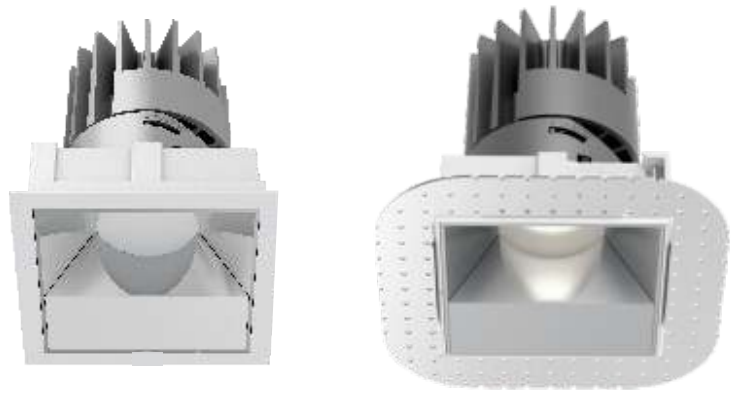

Date:	_____
Project:	_____
Price:	_____

SQUARE 6 INCH:

Features:

- Secondary Reflector:

- Dimming: 1-10V, Dali, Phase
- CRI>90
- Available in 2700K, 3000K or 4000K