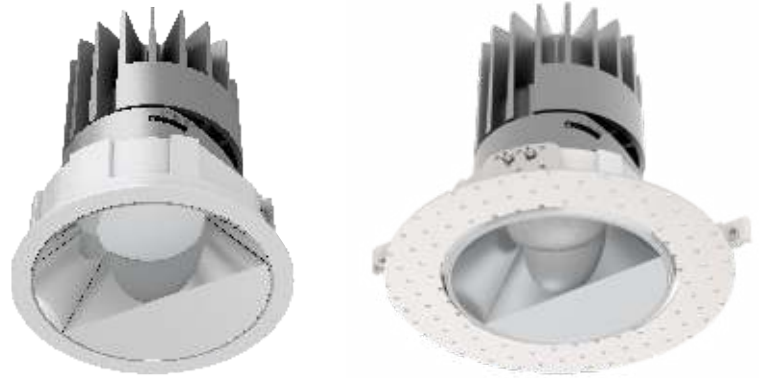

Date:	_____
Project:	_____
Price:	_____

VANDERBILT WALL WASHER DOWNLIGHT:

Description:

Our Vanderbilt Wall Washer Downlights are a new design with the widest variety of reflectors and trims. The array of wattages, sizes, and trim colors, making it ideal for all applications. A smart energy saving solution for offices and supermarkets applications.

i-LUMINOSITY
LED LIGHTING FIXTURES

Date:	_____
Project:	_____
Price:	_____

CIRCULAR 6 INCH:

Features:

- Secondary Reflector:

Matte

- Dimming: 1-10V, Dali, Phase
- CRI>90
- Available in 2700K, 3000K or 4000K