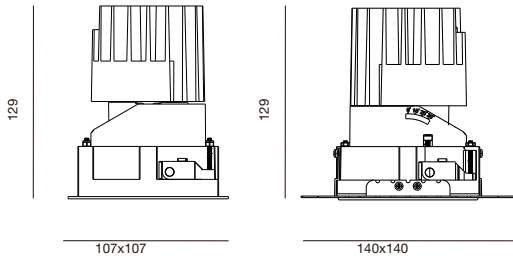

Date:	_____
Project:	_____
Price:	_____

SQUARE 4 INCH:

Features:

- Secondary Reflector:

Matte

- Dimming: 1-10V, Dali, Phase
- CRI>90
- Available in 2700K, 3000K or 4000K

Dimensions: