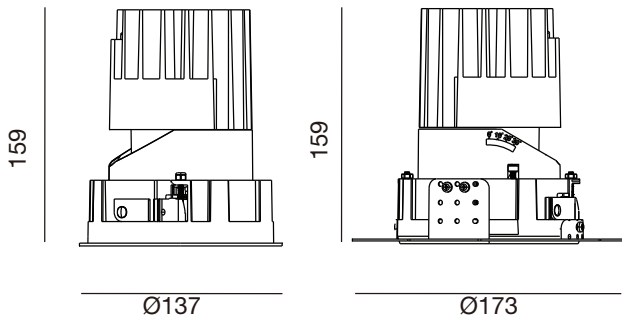

Dimensions: