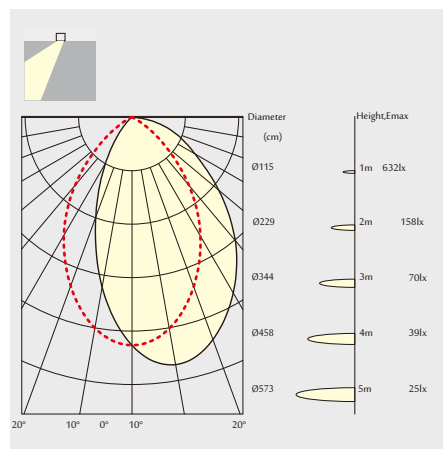

Dimensions:

Cutout Diameter(IN)	3.9IN	4.9IN	5.9IN	3.7IN	4.8IN	5.8IN
Trim Diameter(IN)	 4IN	 5IN	 6IN	 4IN	 5IN	 6IN
Height (IN)	 4.9IN	 6.1IN	 7.4IN	 4.9IN	 6.1IN	 7.4IN

Date:	_____
Project:	_____
Price:	_____

Dimensions:

- Cutout

Photometrics:

25W

38W

Date:	_____
Project:	_____
Price:	_____

SQUARE 4 INCH:

Features:

i-LUMINOSITY
LED LIGHTING FIXTURES

Date:	_____
Project:	_____
Price:	_____

SQUARE 5 INCH:

Features:

- Secondary Reflector:

Matte

- Dimming: 1-10V, Dali, Phase
- CRI>90
- Available in 2700K, 3000K or 4000K

Dimensions:

- Cutout

Photometrics:

18W

25W

Date:	_____
Project:	_____
Price:	_____

SQUARE 6 INCH:

Features:

- Secondary Reflector: