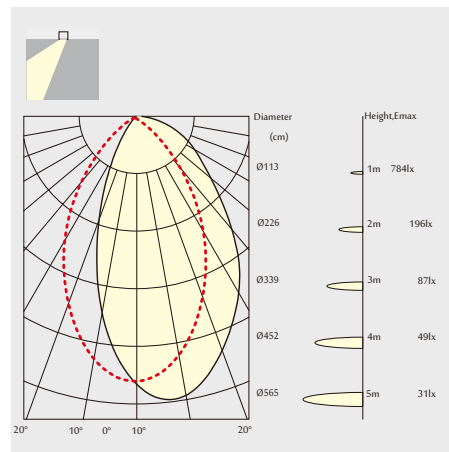

Dimensions:

Cutout Diameter(IN)	3.9IN	4.9IN	5.9IN	3.7IN	4.8IN	5.8IN
Trim Diameter(IN)	 4IN	 5IN	 6IN	 4IN	 5IN	 6IN
Height (IN)	 4.9IN	 6.1IN	 7.4IN	 4.9IN	 6.1IN	 7.4IN

Date:	_____
Project:	_____
Price:	_____

Dimensions:

Photometrics:

13W

18W

i-LUMINOSITY
LED LIGHTING FIXTURES

Date: _____
Project: _____
Price: _____

CIRCULAR 5 INCH:

Features:

i-LUMINOSITY
LED LIGHTING FIXTURES

Date:	_____
Project:	_____
Price:	_____

CIRCULAR 6 INCH:

Features:

- Secondary Reflector:

Matte

- Dimming: 1-10V, Dali, Phase
- CRI>90
- Available in 2700K, 3000K or 4000K

Dimensions:

- Cutout

Photometrics:

25W

38W

Date:	_____
Project:	_____
Price:	_____

SQUARE 4 INCH:

Features: