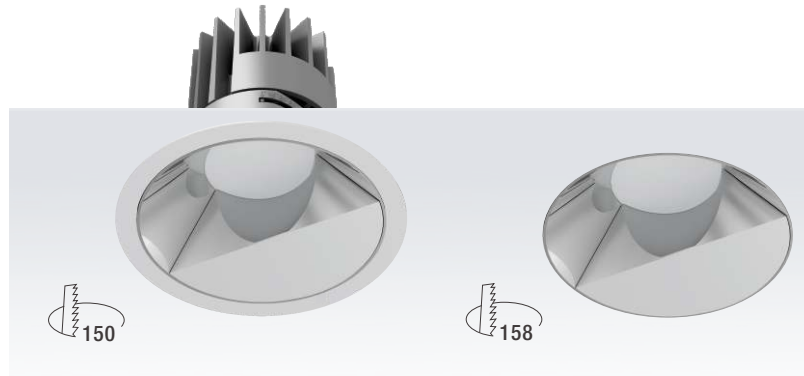

i-LUMINOSITY
LED LIGHTING FIXTURES

Date:	_____
Project:	_____
Price:	_____

CIRCULAR 6 INCH:

Features:

- Secondary Reflector:

Matte

- Dimming: 1-10V, Dali, Phase
- CRI>90
- Available in 2700K, 3000K or 4000K

Dimensions:

- Cutout

Photometrics:

25W

38W

Date:	_____
Project:	_____
Price:	_____

SQUARE 4 INCH:

Features: