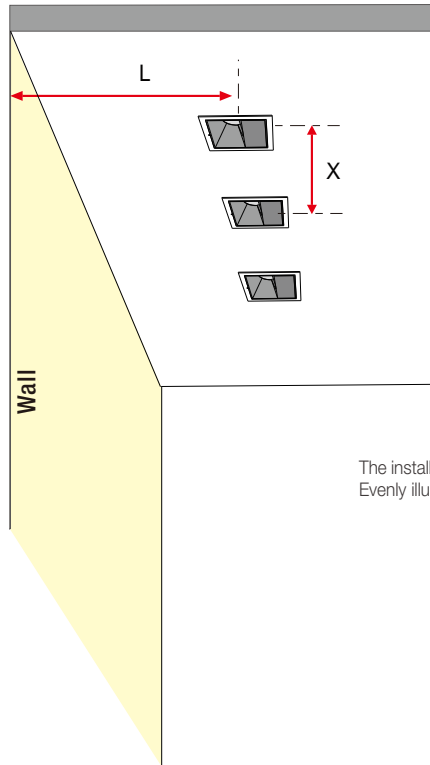

Date: _____
Project: _____
Price: _____

Mounting:

The installation is based on 3M height wall
Evenly illuminated wall without dark shadow at the corner

Suggestions on Installation Distance for Uniform Lighting Effects

L (mm)	X (mm)	MODEL	L (mm)														
			500	550	600	650	700	750	800	850	900	950	1000	1050	1100	1150	1200
L	X	4IN	500	550	600	650	700	750	800	850	900	950	1000	1050	1100	1150	1200
		5IN	500	550	600	650	700	750	800	850	900	950	1000	1050	1100	1150	1200
X/2	X	6IN	500	550	600	650	700	750	800	850	900	950	1000	1050	1100	1150	1200

L (mm)	X (mm)	MODEL	L (mm)														
			500	550	600	650	700	750	800	850	900	950	1000	1050	1100	1150	1200
L	X	4IN	550	600	650	700	750	800	850	900	950	1000	1050	1100	1150	1200	1250
		5IN	550	600	650	700	750	800	850	900	950	1000	1050	1100	1150	1200	1250
X/2	X	6IN	550	600	650	700	750	800	850	900	950	1000	1050	1100	1150	1200	1250