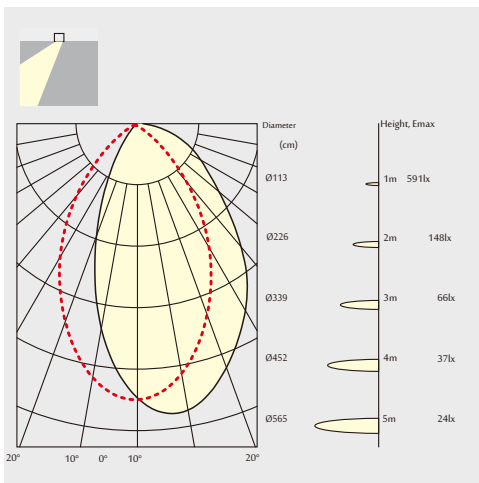

Dimensions:

Cutout Diameter(IN)	3.9IN	4.9IN	5.9IN	3.7IN	4.8IN	5.8IN
Trim Diameter(IN)	 4IN	 5IN	 6IN	 4IN	 5IN	 6IN
Height (IN)	 4.9IN	 6.1IN	 7.4IN	 4.9IN	 6.1IN	 7.4IN

Date:	_____
Project:	_____
Price:	_____

Dimensions:

Photometrics:

13W

18W

i-LUMINOSITY
LED LIGHTING FIXTURES

Date: _____
Project: _____
Price: _____

CIRCULAR 5 INCH:

Features:

- Secondary Reflector:

Matte

- Dimming: 1-10V, Dali, Phase
- CRI>90
- Available in 2700K, 3000K or 4000K

Dimensions:

- Cutout

Photometrics:

18W

25W

Dimensions:

- Cutout

Photometrics:

25W

38W

Date:	_____
Project:	_____
Price:	_____

SQUARE 4 INCH:

Features: