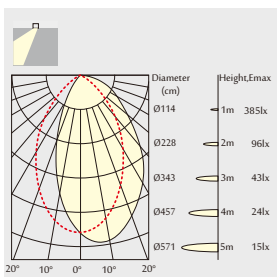

Dimensions:

Cutout Diameter(IN)	3.9IN	4.9IN	5.9IN	3.7IN	4.8IN	5.8IN
Trim Diameter(IN)	 4IN	 5IN	 6IN	 4IN	 5IN	 6IN
Height (IN)	 4.9IN	 6.1IN	 7.4IN	 4.9IN	 6.1IN	 7.4IN

Date:	_____
Project:	_____
Price:	_____

Explosion Diagram:

Date: _____
 Project: _____
 Price: _____

CIRCULAR 4 INCH:

Features:

- Secondary Reflector:

Matte

- Dimming: 1-10V, Dali, Phase
- CRI>90
- Available in 2700K, 3000K or 4000K

- Cutout

Dimensions:

Photometrics:

13W

18W

i-LUMINOSITY
LED LIGHTING FIXTURES

Date: _____
Project: _____
Price: _____

CIRCULAR 5 INCH:

Features:

Dimensions:

- Cutout

Photometrics:

25W

38W

Date:	_____
Project:	_____
Price:	_____

SQUARE 4 INCH:

Features: