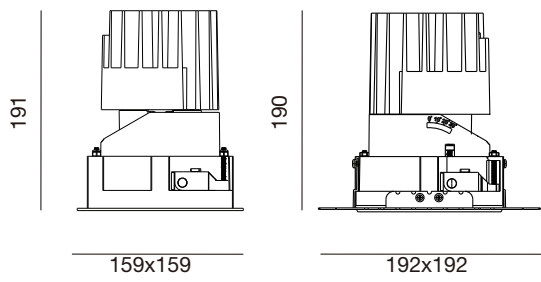

Dimensions: