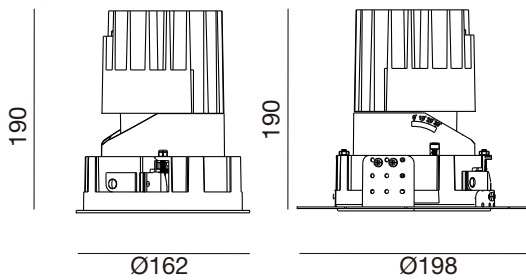

Dimensions:

Cutout Diameter(IN)	3.9IN	4.9IN	5.9IN	3.7IN	4.8IN	5.8IN
Trim Diameter(IN)	 4IN	 5IN	 6IN	 4IN	 5IN	 6IN
Height (IN)	 4.9IN	 6.1IN	 7.4IN	 4.9IN	 6.1IN	 7.4IN

Date:	_____
Project:	_____
Price:	_____

Dimensions:

- Cutout

Photometrics:

25W

38W

Date:	_____
Project:	_____
Price:	_____

SQUARE 4 INCH:

Features: