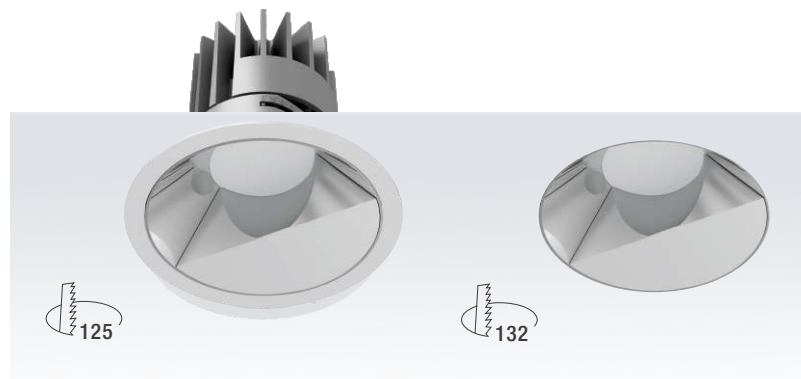

i-LUMINOSITY
LED LIGHTING FIXTURES

Date: _____
Project: _____
Price: _____

CIRCULAR 5 INCH:

Features:

- Secondary Reflector:

Matte

- Dimming: 1-10V, Dali, Phase
- CRI>90
- Available in 2700K, 3000K or 4000K

Dimensions:

- Cutout

Photometrics:

18W

25W