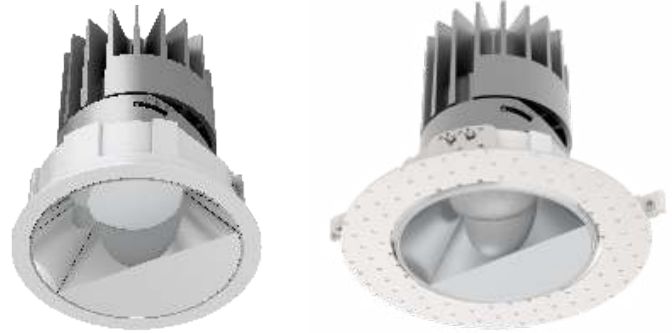

Date:	_____
Project:	_____
Price:	_____

VANDERBILT WALL WASHER DOWNLIGHT:

Description:

Our Vanderbilt Wall Washer Downlights are a new design with the widest variety of reflectors and trims. The array of wattages, sizes, and trim colors, making it ideal for all applications. A smart energy saving solution for offices and supermarkets applications.

Explosion Diagram:

Date: _____
 Project: _____
 Price: _____

CIRCULAR 4 INCH:

Features:

- Secondary Reflector:

Matte

- Dimming: 1-10V, Dali, Phase
- CRI>90
- Available in 2700K, 3000K or 4000K

- Cutout

Dimensions:

Photometrics:

13W

18W

i-LUMINOSITY
LED LIGHTING FIXTURES

Date: _____
Project: _____
Price: _____

CIRCULAR 5 INCH:

Features: