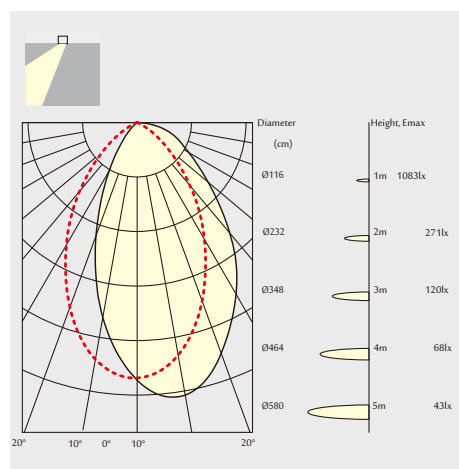

Dimensions:

Cutout Diameter(IN)	3.9IN	4.9IN	5.9IN	3.7IN	4.8IN	5.8IN
Trim Diameter(IN)	 4IN	 5IN	 6IN	 4IN	 5IN	 6IN
Height (IN)	 4.9IN	 6.1IN	 7.4IN	 4.9IN	 6.1IN	 7.4IN

Date:	_____
Project:	_____
Price:	_____

i-LUMINOSITY
LED LIGHTING FIXTURES

Date:	_____
Project:	_____
Price:	_____

CIRCULAR 6 INCH:

Features:

- Secondary Reflector:

Matte

- Dimming: 1-10V, Dali, Phase
- CRI>90
- Available in 2700K, 3000K or 4000K

Dimensions:

- Cutout

Photometrics:

25W

38W

Date:	_____
Project:	_____
Price:	_____

SQUARE 4 INCH:

Features: