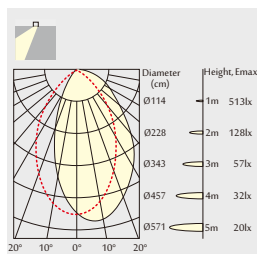

Dimensions:

Cutout Diameter(IN)	3.9IN	4.9IN	5.9IN	3.7IN	4.8IN	5.8IN
Trim Diameter(IN)	 4IN	 5IN	 6IN	 4IN	 5IN	 6IN
Height (IN)	 4.9IN	 6.1IN	 7.4IN	 4.9IN	 6.1IN	 7.4IN

Date:	_____
Project:	_____
Price:	_____

Explosion Diagram:

Date: _____
 Project: _____
 Price: _____

CIRCULAR 4 INCH:

Features:

- Secondary Reflector:

Matte

- Dimming: 1-10V, Dali, Phase
- CRI>90
- Available in 2700K, 3000K or 4000K

- Cutout

Dimensions:

Photometrics:

13W

18W

i-LUMINOSITY
LED LIGHTING FIXTURES

Date: _____
Project: _____
Price: _____

CIRCULAR 5 INCH:

Features:

Dimensions:

- Cutout

Photometrics:

25W

38W

Date:	_____
Project:	_____
Price:	_____

SQUARE 4 INCH:

Features: