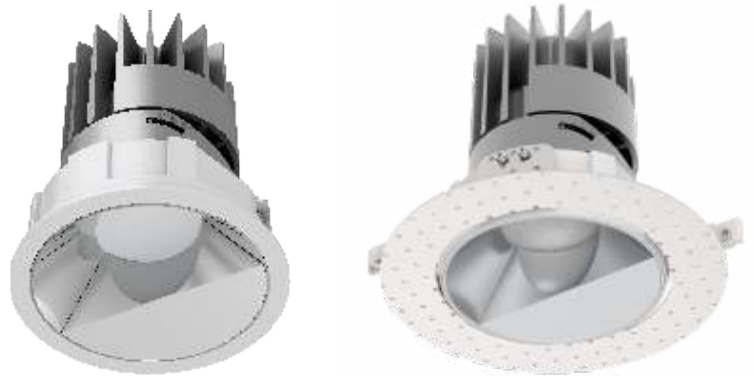

i-LUMINOSITY
LED LIGHTING FIXTURES

Date: _____
Project: _____
Price: _____

CIRCULAR 5 INCH:

Features:

- Secondary Reflector:

Matte

- Dimming: 1-10V, Dali, Phase
- CRI>90
- Available in 2700K, 3000K or 4000K