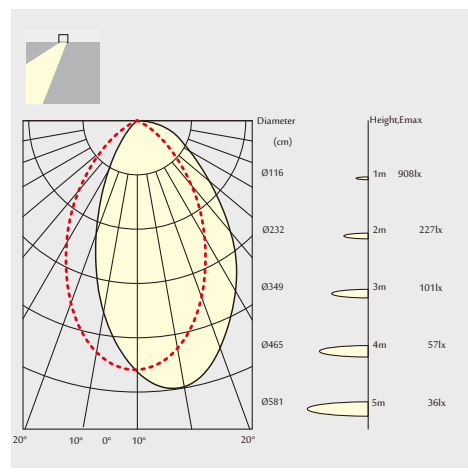

Dimensions:

Cutout Diameter(IN)	3.9IN	4.9IN	5.9IN	3.7IN	4.8IN	5.8IN
Trim Diameter(IN)	 4IN	 5IN	 6IN	 4IN	 5IN	 6IN
Height (IN)	 4.9IN	 6.1IN	 7.4IN	 4.9IN	 6.1IN	 7.4IN

Date:	_____
Project:	_____
Price:	_____

Dimensions:

- Cutout

Photometrics:

25W

38W

Date:	_____
Project:	_____
Price:	_____

SQUARE 4 INCH:

Features:

- Cutout

Photometrics:

18W

25W

Date:	_____
Project:	_____
Price:	_____

SQUARE 6 INCH:

Features:

- Secondary Reflector:

Matte

- Dimming: 1-10V, Dali, Phase
- CRI>90
- Available in 2700K, 3000K or 4000K

Dimensions:

- Cutout

Photometrics:

25W

38W

Date: _____
 Project: _____
 Price: _____