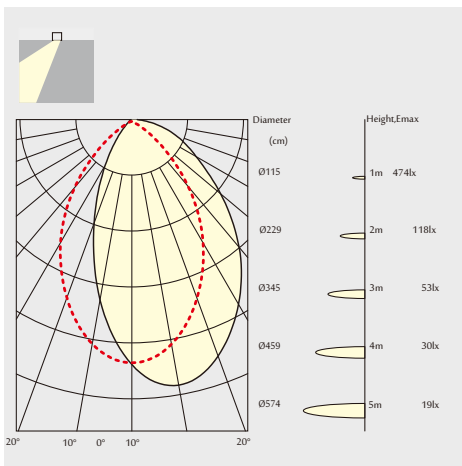

Dimensions:

Cutout Diameter(IN)	3.9IN	4.9IN	5.9IN	3.7IN	4.8IN	5.8IN
Trim Diameter(IN)	 4IN	 5IN	 6IN	 4IN	 5IN	 6IN
Height (IN)	 4.9IN	 6.1IN	 7.4IN	 4.9IN	 6.1IN	 7.4IN

Date:	_____
Project:	_____
Price:	_____

Dimensions:

- Cutout

Photometrics:

25W

38W

Date:	_____
Project:	_____
Price:	_____

SQUARE 4 INCH:

Features:

i-LUMINOSITY
LED LIGHTING FIXTURES

Date:	_____
Project:	_____
Price:	_____

SQUARE 5 INCH:

Features:

- Secondary Reflector:

Matte

- Dimming: 1-10V, Dali, Phase
- CRI>90
- Available in 2700K, 3000K or 4000K

Dimensions:

- Cutout

Photometrics:

18W

25W

Date:	_____
Project:	_____
Price:	_____

SQUARE 6 INCH:

Features:

- Secondary Reflector: