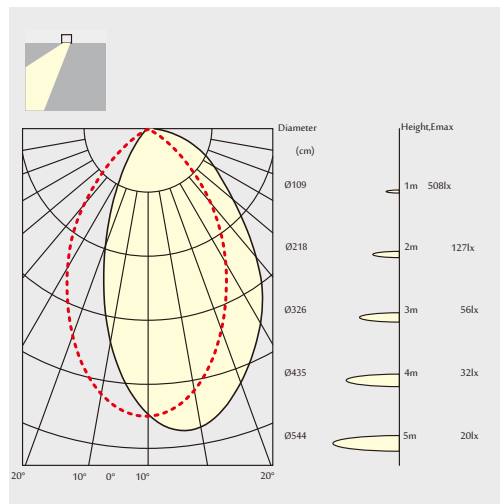

Dimensions:

Cutout Diameter(IN)	3.9IN	4.9IN	5.9IN	3.7IN	4.8IN	5.8IN
Trim Diameter(IN)	 4IN	 5IN	 6IN	 4IN	 5IN	 6IN
Height (IN)	 4.9IN	 6.1IN	 7.4IN	 4.9IN	 6.1IN	 7.4IN

Date:	_____
Project:	_____
Price:	_____

Dimensions:

- Cutout

Photometrics:

25W

38W

Date:	_____
Project:	_____
Price:	_____

SQUARE 4 INCH:

Features:

- Secondary Reflector:

Matte

- Dimming: 1-10V, Dali, Phase
- CRI>90
- Available in 2700K, 3000K or 4000K

Dimensions:

- Cutout

Photometrics:

13W

18W