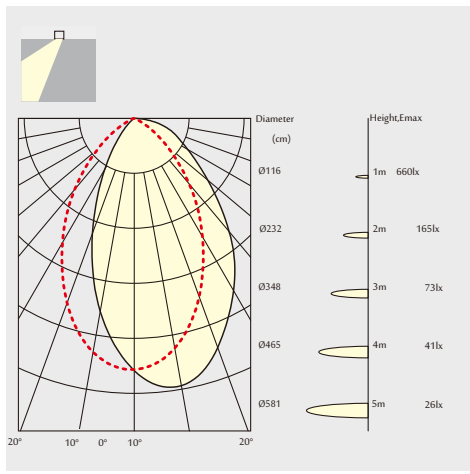

Dimensions:

Cutout Diameter(IN)	3.9IN	4.9IN	5.9IN	3.7IN	4.8IN	5.8IN
Trim Diameter(IN)	 4IN	 5IN	 6IN	 4IN	 5IN	 6IN
Height (IN)	 4.9IN	 6.1IN	 7.4IN	 4.9IN	 6.1IN	 7.4IN

Date:	_____
Project:	_____
Price:	_____

Dimensions:

- Cutout

Photometrics:

25W

38W

Date:	_____
Project:	_____
Price:	_____

SQUARE 4 INCH:

Features:

- Cutout

Photometrics:

18W

25W

Date:	_____
Project:	_____
Price:	_____

SQUARE 6 INCH:

Features:

- Secondary Reflector:

Matte

- Dimming: 1-10V, Dali, Phase
- CRI>90
- Available in 2700K, 3000K or 4000K

Dimensions:

- Cutout

Photometrics:

25W

38W

Date: _____
 Project: _____
 Price: _____