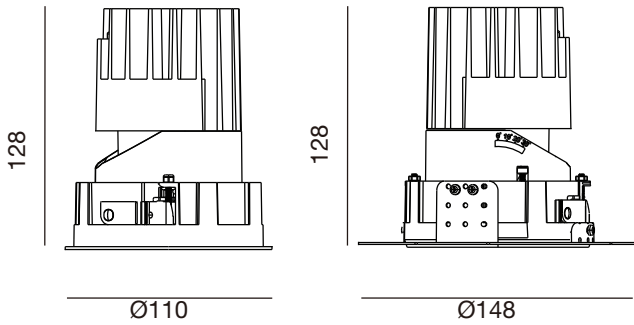

Dimensions:

Cutout Diameter(IN)	3.9IN	4.9IN	5.9IN	3.7IN	4.8IN	5.8IN
Trim Diameter(IN)	 4IN	 5IN	 6IN	 4IN	 5IN	 6IN
Height (IN)	 4.9IN	 6.1IN	 7.4IN	 4.9IN	 6.1IN	 7.4IN

Date:	_____
Project:	_____
Price:	_____

Dimensions:

Photometrics:

13W

18W

i-LUMINOSITY
LED LIGHTING FIXTURES

Date: _____
Project: _____
Price: _____

CIRCULAR 5 INCH:

Features:

Dimensions:

- Cutout

Photometrics:

25W

38W

Date:	_____
Project:	_____
Price:	_____

SQUARE 4 INCH:

Features: