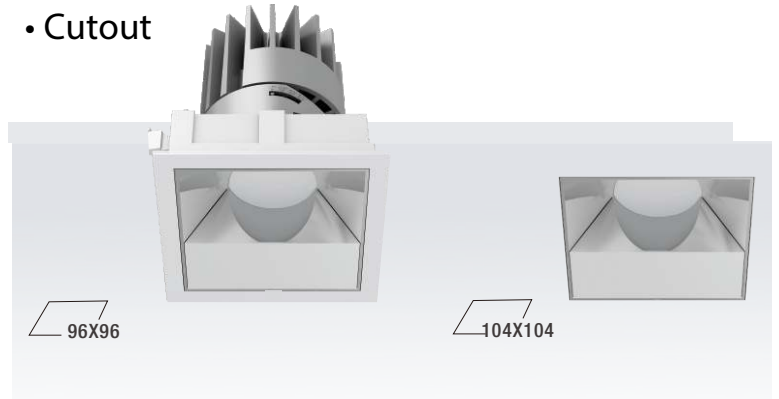

- Secondary Reflector:

Matte

- Dimming: 1-10V, Dali, Phase
- CRI>90
- Available in 2700K, 3000K or 4000K

Dimensions:

- Cutout

Photometrics:

13W

18W