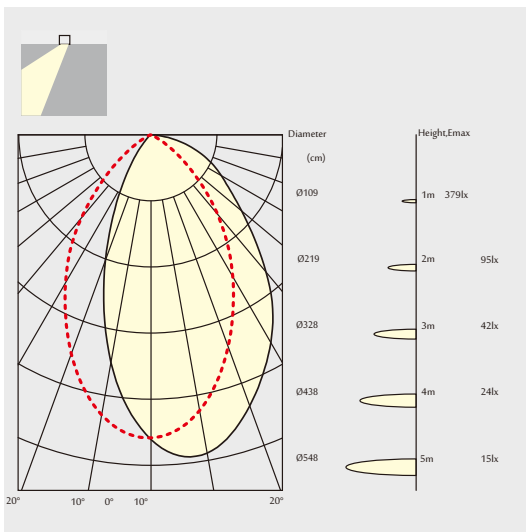

Dimensions:

Cutout Diameter(IN)	3.9IN	4.9IN	5.9IN	3.7IN	4.8IN	5.8IN
Trim Diameter(IN)	 4IN	 5IN	 6IN	 4IN	 5IN	 6IN
Height (IN)	 4.9IN	 6.1IN	 7.4IN	 4.9IN	 6.1IN	 7.4IN

Date:	_____
Project:	_____
Price:	_____

Dimensions:

- Cutout

Photometrics:

25W

38W

Date:	_____
Project:	_____
Price:	_____

SQUARE 4 INCH:

Features:

- Secondary Reflector:

Matte

- Dimming: 1-10V, Dali, Phase
- CRI>90
- Available in 2700K, 3000K or 4000K

Dimensions:

- Cutout

Photometrics:

13W

18W