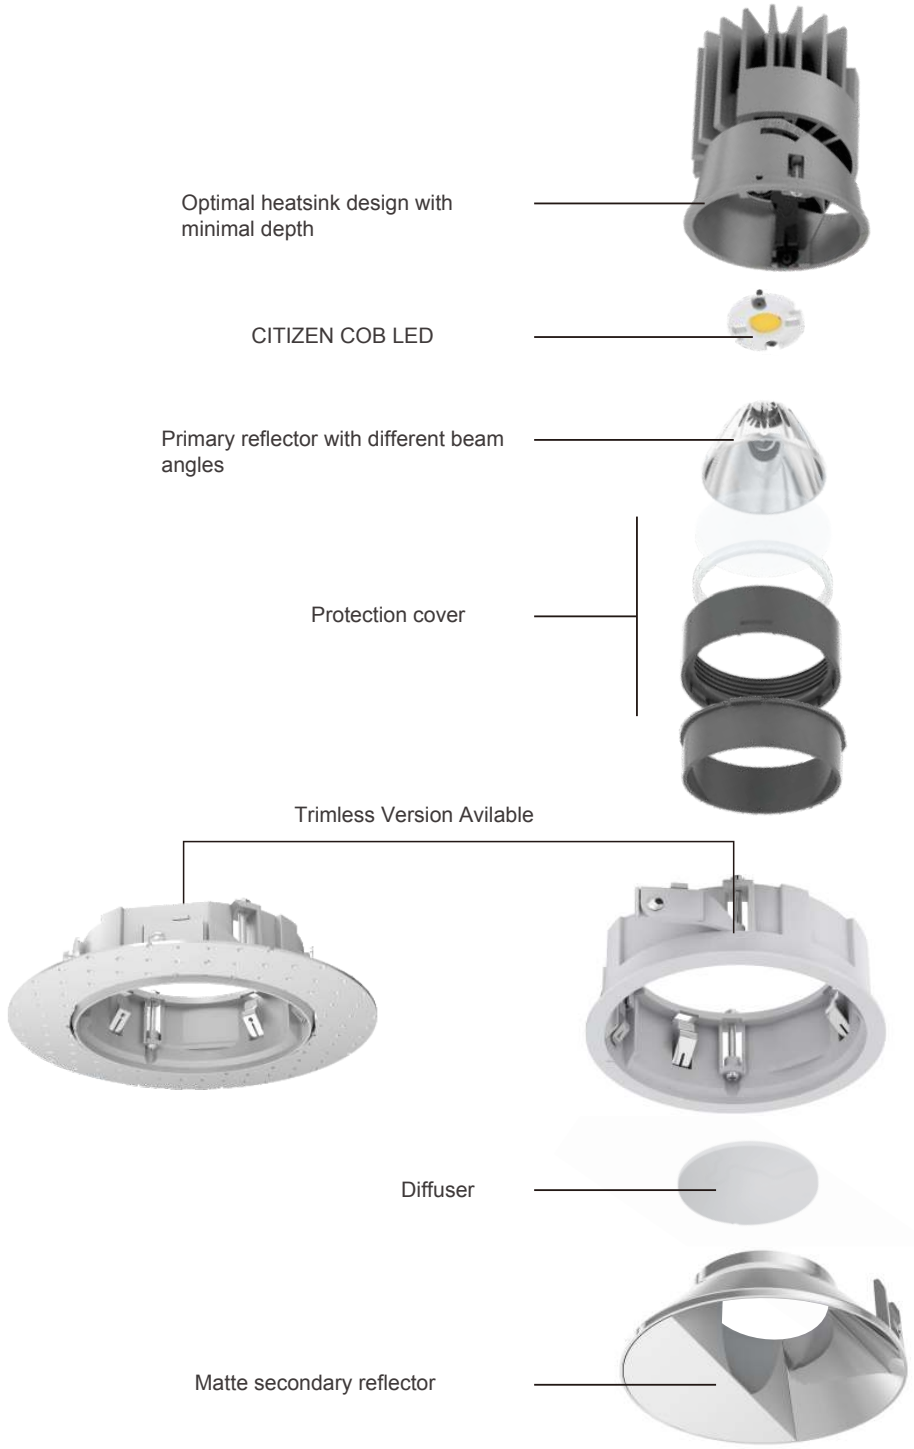

Date:	_____
Project:	_____
Price:	_____

Explosion Diagram: