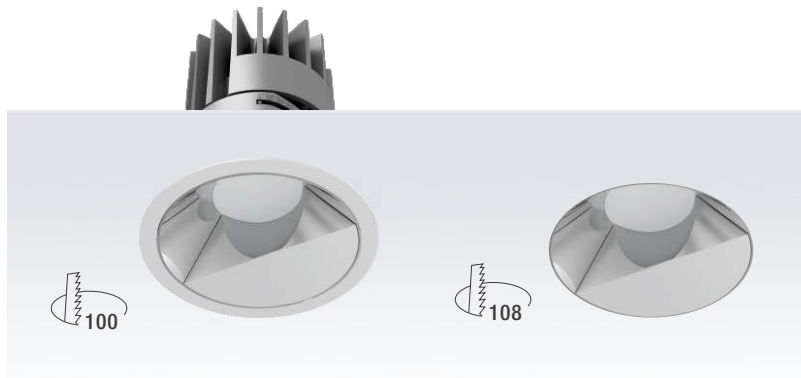

Dimensions:

Cutout Diameter(IN)	3.9IN	4.9IN	5.9IN	3.7IN	4.8IN	5.8IN
Trim Diameter(IN)	 4IN	 5IN	 6IN	 4IN	 5IN	 6IN
Height (IN)	 4.9IN	 6.1IN	 7.4IN	 4.9IN	 6.1IN	 7.4IN

Date:	_____
Project:	_____
Price:	_____

Explosion Diagram:

Date: _____
 Project: _____
 Price: _____

CIRCULAR 4 INCH:

Features:

- Secondary Reflector:

Matte

- Dimming: 1-10V, Dali, Phase
- CRI>90
- Available in 2700K, 3000K or 4000K

- Cutout

Dimensions:

Photometrics:

13W

18W

i-LUMINOSITY
LED LIGHTING FIXTURES

Date: _____
Project: _____
Price: _____

CIRCULAR 5 INCH:

Features: