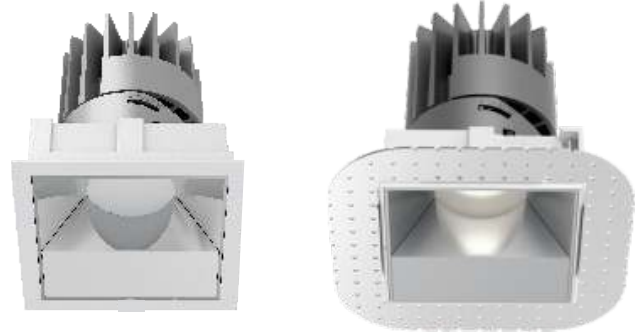

Date:	_____
Project:	_____
Price:	_____

SQUARE 4 INCH:

Features:

- Secondary Reflector:

Matte

- Dimming: 1-10V, Dali, Phase
- CRI>90
- Available in 2700K, 3000K or 4000K

Dimensions: