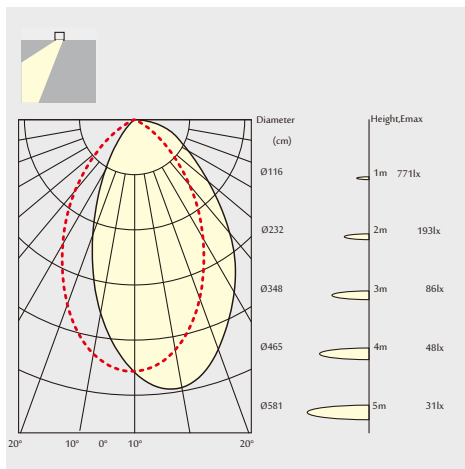

Dimensions:

Cutout Diameter(IN)	3.9IN	4.9IN	5.9IN	3.7IN	4.8IN	5.8IN
Trim Diameter(IN)	 4IN	 5IN	 6IN	 4IN	 5IN	 6IN
Height (IN)	 4.9IN	 6.1IN	 7.4IN	 4.9IN	 6.1IN	 7.4IN

Date:	_____
Project:	_____
Price:	_____

i-LUMINOSITY
LED LIGHTING FIXTURES

Date:	_____
Project:	_____
Price:	_____

CIRCULAR 6 INCH:

Features:

- Secondary Reflector:

Matte

- Dimming: 1-10V, Dali, Phase
- CRI>90
- Available in 2700K, 3000K or 4000K

Dimensions:

- Cutout

Photometrics:

25W

38W

Date:	_____
Project:	_____
Price:	_____

SQUARE 4 INCH:

Features: