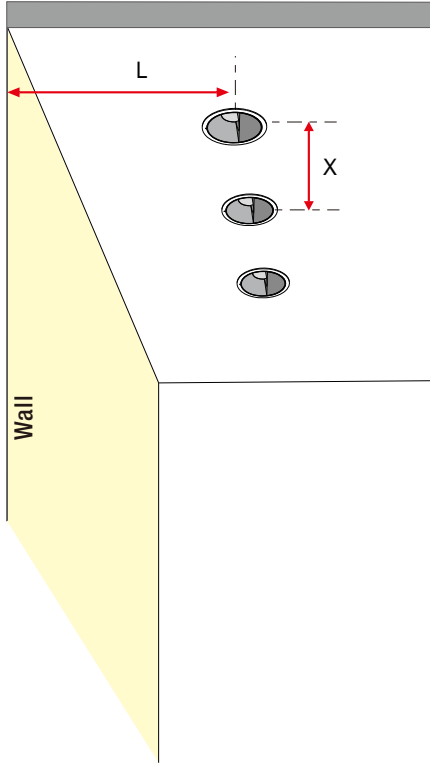

Date: _____
Project: _____
Price: _____

Mounting:

The installation is based on 3M height wall
Evenly illuminated wall without dark shadow at the corner

Suggestions on Installation Distance for Uniform Lighting Effects

L (mm)	X (mm)	MODEL	L (mm)														
			500	550	600	650	700	750	800	850	900	950	1000	1050	1100	1150	1200
L	X	4IN	500	550	600	650	700	750	800	850	900	950	1000	1050	1100	1150	1200
		5IN	500	550	600	650	700	750	800	850	900	950	1000	1050	1100	1150	1200
X/2	X	6IN	500	550	600	650	700	750	800	850	900	950	1000	1050	1100	1150	1200

L (mm)	X (mm)	MODEL	L (mm)														
			500	550	600	650	700	750	800	850	900	950	1000	1050	1100	1150	1200
L	X	4IN	550	600	650	700	750	800	850	900	950	1000	1050	1100	1150	1200	1250
		5IN	550	600	650	700	750	800	850	900	950	1000	1050	1100	1150	1200	1250
X/2	X	6IN	550	600	650	700	750	800	850	900	950	1000	1050	1100	1150	1200	1250