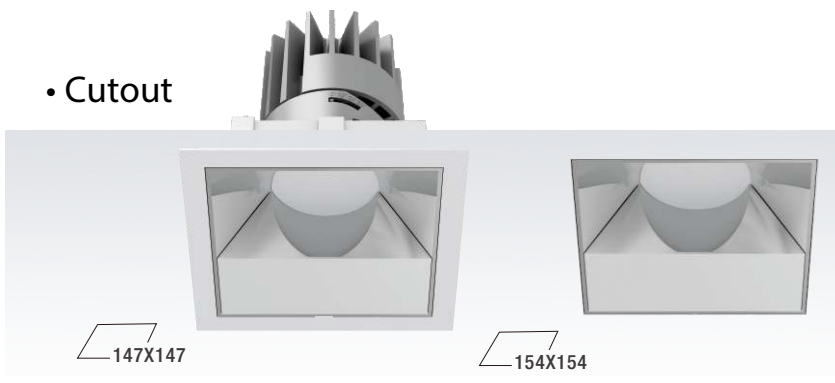

Matte

- Dimming: 1-10V, Dali, Phase
- CRI>90
- Available in 2700K, 3000K or 4000K

Dimensions:

- Cutout

Photometrics:

25W

38W

Date: _____
 Project: _____
 Price: _____