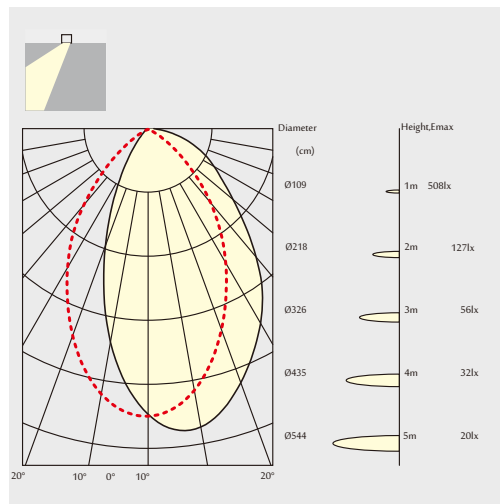

Date: _____
Project: _____
Price: _____

SQUARE 4 INCH:

Features:

- Secondary Reflector:

- Dimming: 1-10V, Dali, Phase
- CRI>90
- Available in 2700K, 3000K or 4000K

Dimensions:

- Cutout

Photometrics:

13W

18W