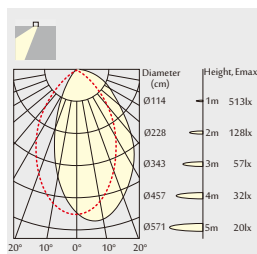

Date: _____
Project: _____
Price: _____

CIRCULAR 4 INCH:

Features:

- Secondary Reflector:

Matte

- Dimming: 1-10V, Dali, Phase
- CRI>90
- Available in 2700K, 3000K or 4000K

- Cutout

Dimensions:

Photometrics:

13W

18W