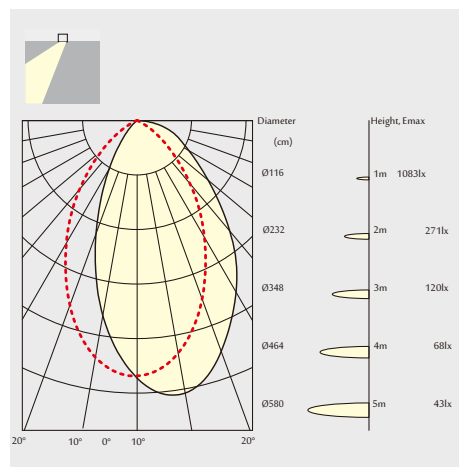

i-LUMINOSITY
LED LIGHTING FIXTURES

Date:	_____
Project:	_____
Price:	_____

CIRCULAR 6 INCH:

Features:

- Secondary Reflector:

Matte

- Dimming: 1-10V, Dali, Phase
- CRI>90
- Available in 2700K, 3000K or 4000K

Dimensions:

- Cutout

Photometrics:

25W

38W