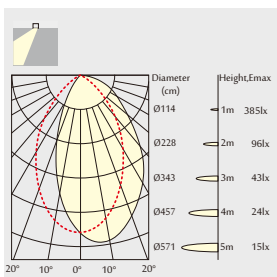

Photometrics:

13W