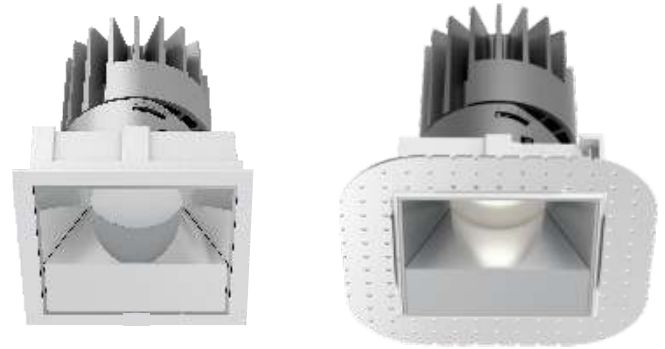

i-LUMINOSITY
LED LIGHTING FIXTURES

Date:	_____
Project:	_____
Price:	_____

SQUARE 5 INCH:

Features:

- Secondary Reflector:

Matte

- Dimming: 1-10V, Dali, Phase
- CRI>90
- Available in 2700K, 3000K or 4000K