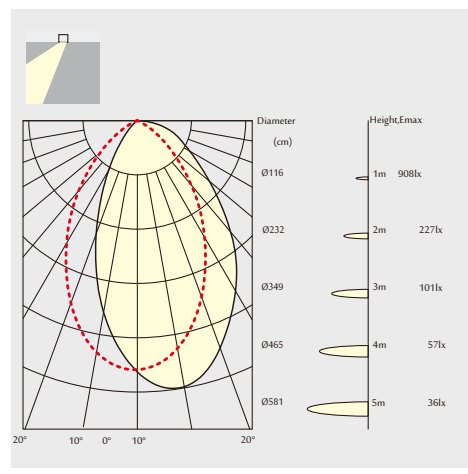

Date:	_____
Project:	_____
Price:	_____

SQUARE 6 INCH:

Features:

- Secondary Reflector:

- Dimming: 1-10V, Dali, Phase
- CRI>90
- Available in 2700K, 3000K or 4000K

Dimensions:

- Cutout

Photometrics:

25W

38W