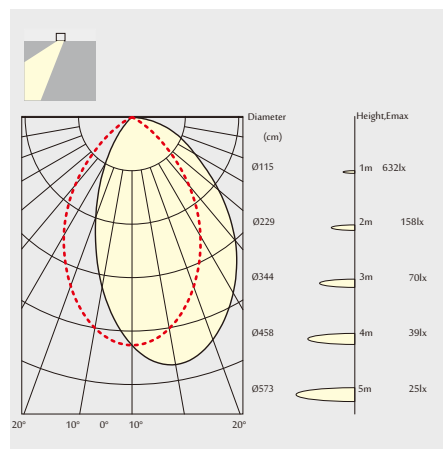

i-LUMINOSITY
LED LIGHTING FIXTURES

Date:	_____
Project:	_____
Price:	_____

SQUARE 5 INCH:

Features:

- Secondary Reflector:

Matte

- Dimming: 1-10V, Dali, Phase
- CRI>90
- Available in 2700K, 3000K or 4000K

Dimensions:

- Cutout

Photometrics:

18W

25W