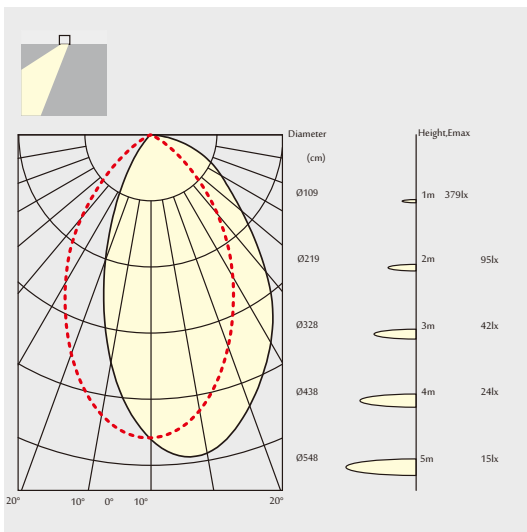

Photometrics:

13W