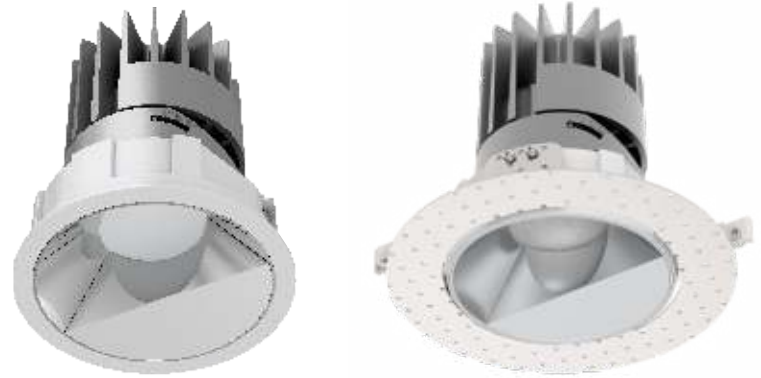

i-LUMINOSITY
LED LIGHTING FIXTURES

Date:	_____
Project:	_____
Price:	_____

CIRCULAR 6 INCH:

Features:

- Secondary Reflector:

Matte

- Dimming: 1-10V, Dali, Phase
- CRI>90
- Available in 2700K, 3000K or 4000K