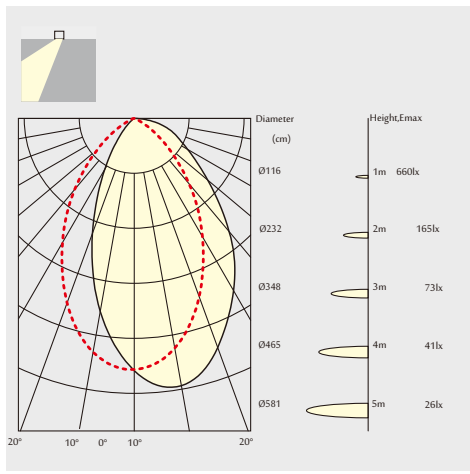

Photometrics:

25W