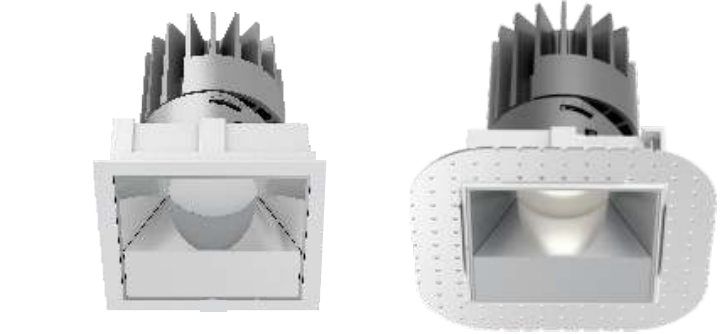

Date: _____
Project: _____
Price: _____

SQUARE 4 INCH:

Features:

- Secondary Reflector:

- Dimming: 1-10V, Dali, Phase
- CRI>90
- Available in 2700K, 3000K or 4000K

Dimensions: