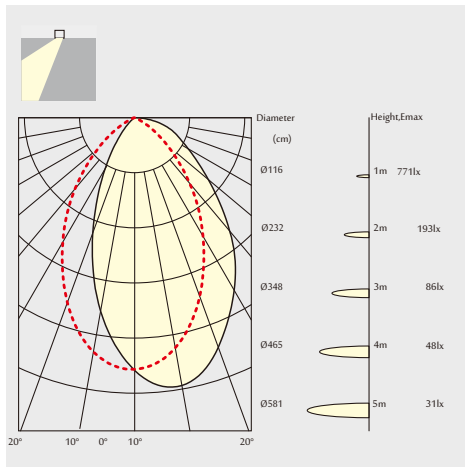

Photometrics:

25W