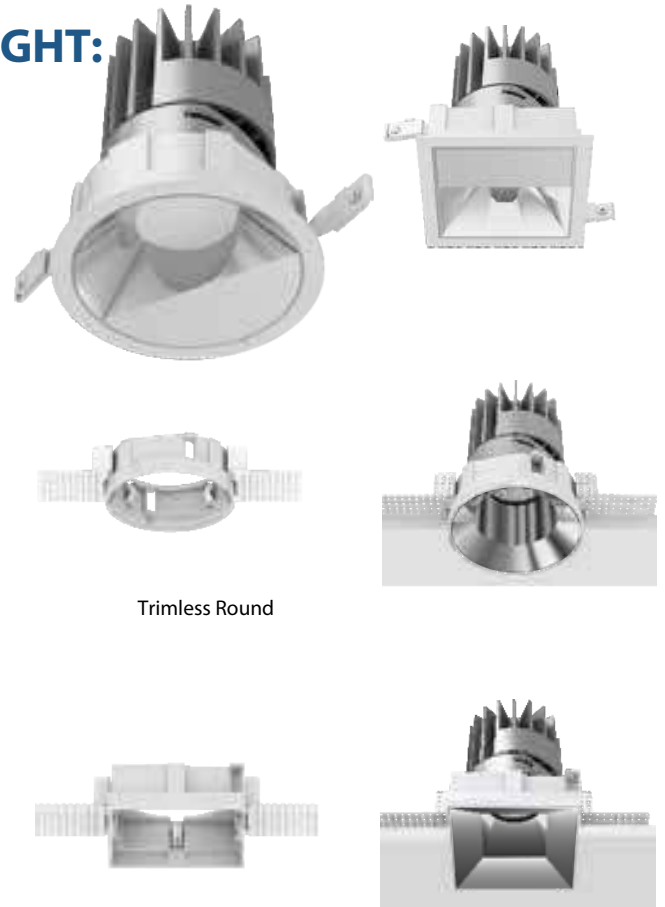

Date:	_____
Project:	_____
Price:	_____

VANDERBILT WALL WASHER DOWNLIGHT:

Description:

Our Vanderbilt Wall Washer Downlights are a new design with the widest variety of reflectors and trims. The array of wattages, sizes, and trim colors, making it ideal for all applications. A smart energy saving solution for offices and supermarkets applications.

Features:

- Secondary Reflector:

- Rated life: 50,000 hours
- CRI>90
- Available in 2700K, 3000K, 4000K, 5000K.
- Operating temperature: -5F - 104F
- Finish option: Black, White, Silver
- 7 Year Warranty.

Dimensions:

Cutout Diameter(IN)	3.9IN	4.9IN	5.9IN	3.7IN	4.8IN	5.8IN
Trim Diameter(IN)	4IN	5IN	6IN	4IN	5IN	6IN
Height (IN)	4.9IN	6.1IN	7.4IN	4.9IN	6.1IN	7.4IN