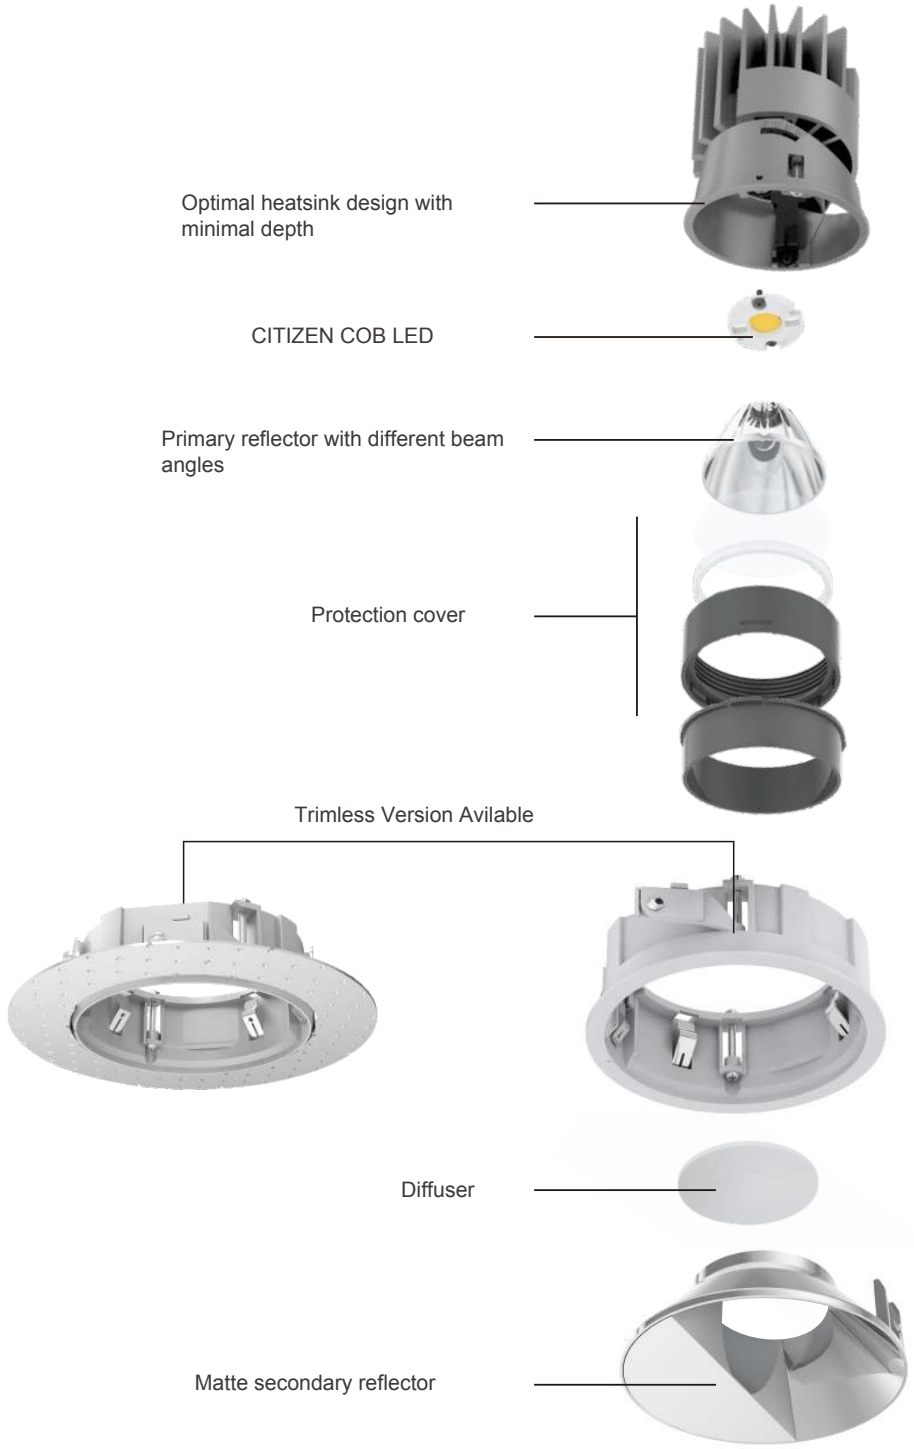

Date:	_____
Project:	_____
Price:	_____

Explosion Diagram: