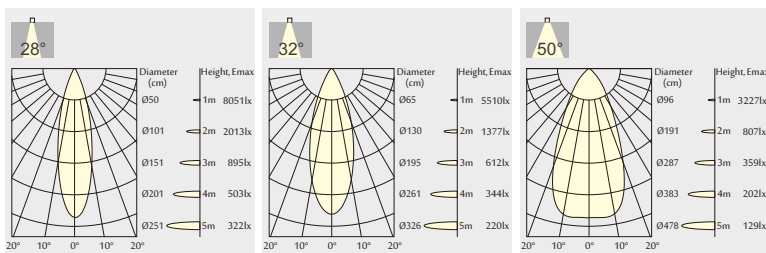

Date: _____
Project: _____
Price: _____

SQUARE 6 INCH:

Features:

• Beam Angle:

• Secondary Reflector:

- Phase Dim, 1-10V, or DALI
- CRI>90
- Available in 2700K, 3000K or 4000K

• Cutout

Photometrics:

25W

38W