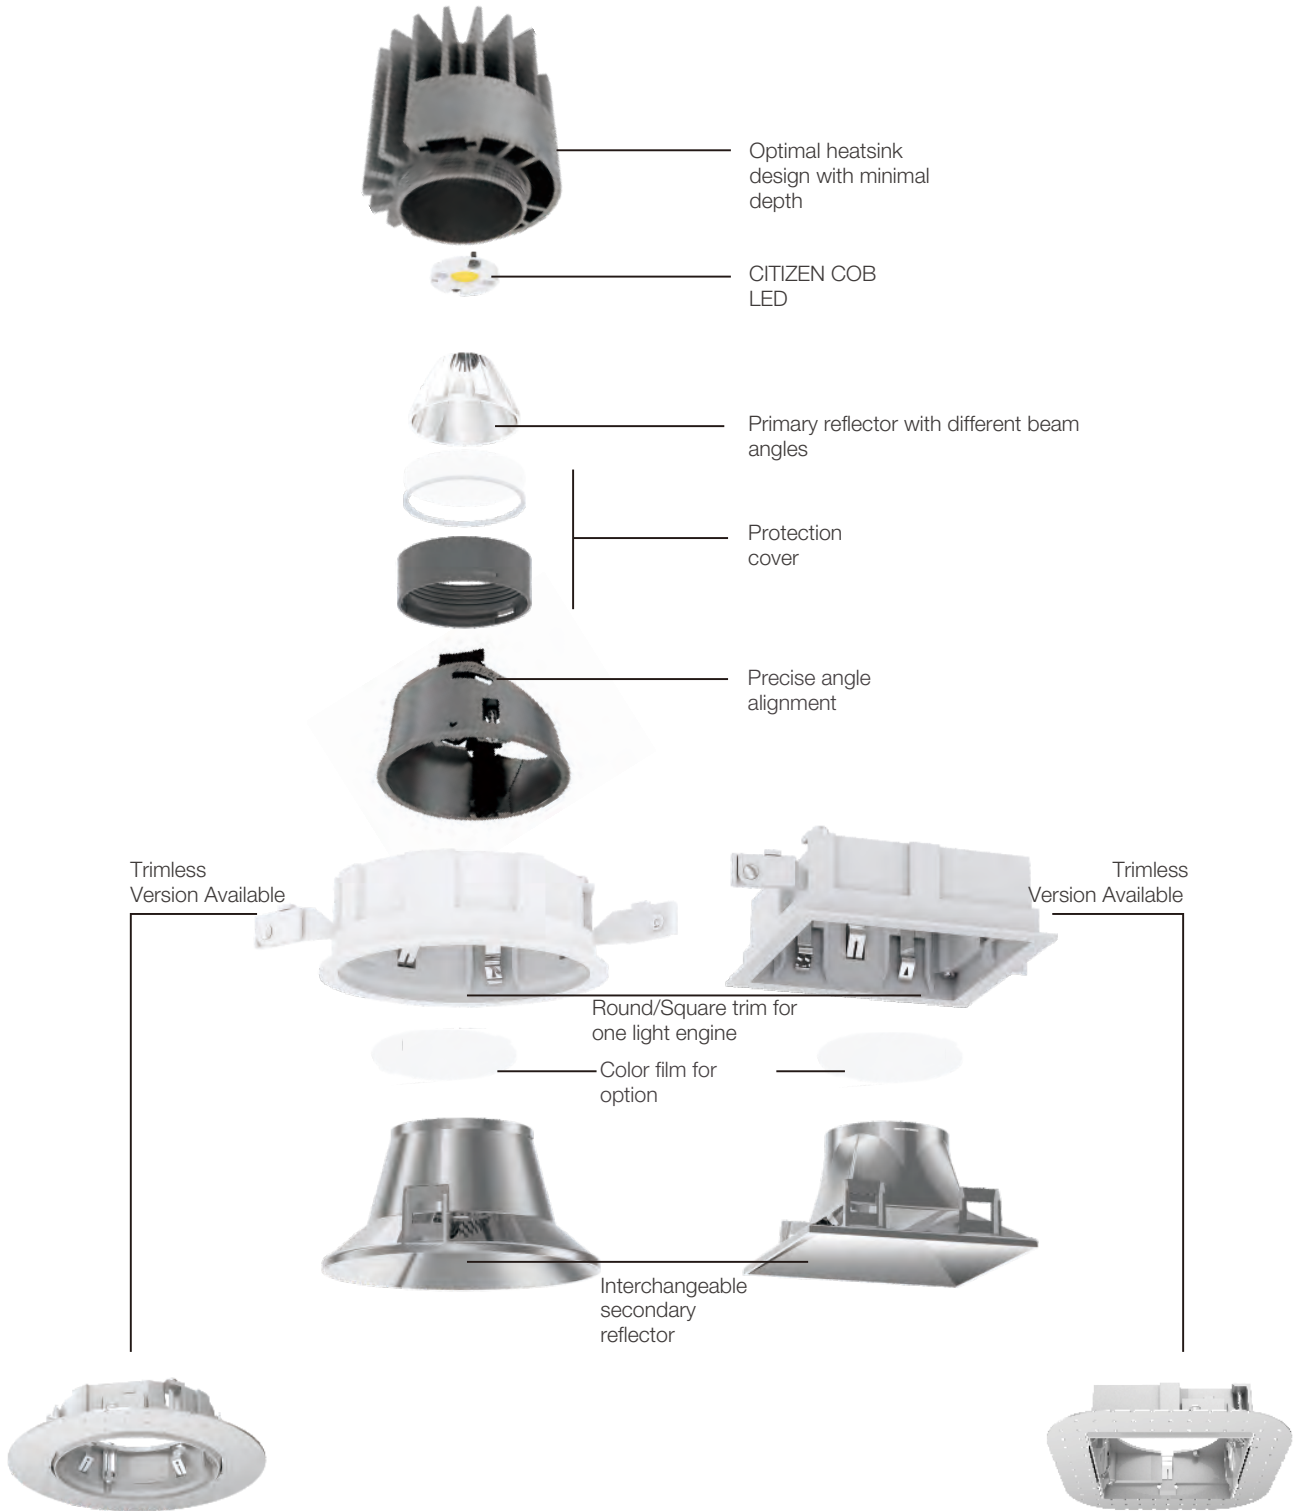

Date:	_____
Project:	_____
Price:	_____

Explosion Diagram: