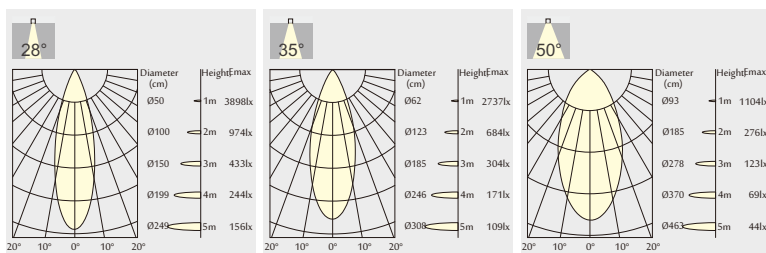

i-LUMINOSITY
LED LIGHTING FIXTURES

Date: _____
Project: _____
Price: _____

CIRCULAR 4 INCH:

Features:

• Beam Angle:

• Secondary Reflector:

• Phase Dim, 1-10V, or DALI

• CRI > 90

• Available in 2700K, 3000K or 4000K

• Cutout

Photometrics:

13W

18W