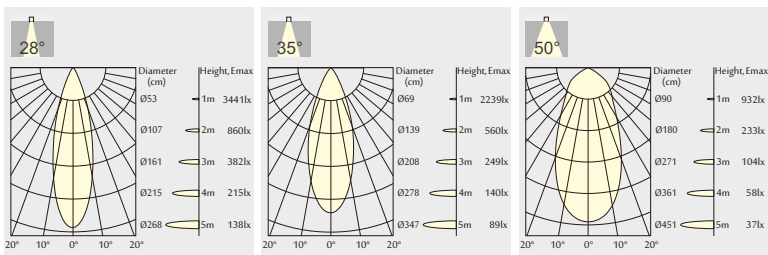

Date: _____
Project: _____
Price: _____

SQUARE 4 INCH:

Features:

• Beam Angle:

• Secondary Reflector:

- Phase Dim, 1-10V, or DALI
- CRI>90
- Available in 2700K, 3000K or 4000K

• Cutout

Photometrics:

13W

18W