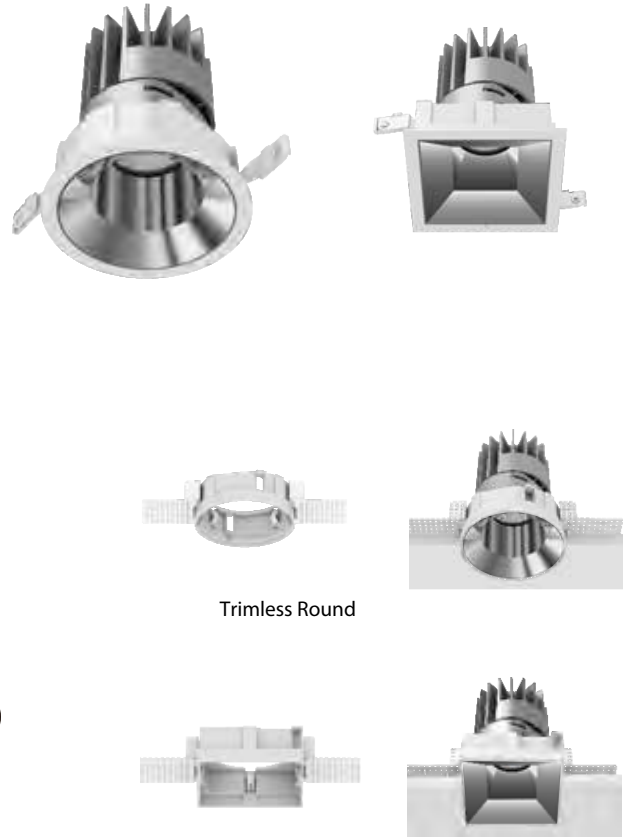

Date:	_____
Project:	_____
Price:	_____

HOUSTON FIXED DOWNLIGHT:

Description:

Our Houston Fixed Downlights are a new design with the widest variety of reflectors and trims. The array of wattages, sizes, and trim colors, making it ideal for all applications. A smart energy saving solution for offices and supermarkets applications.

Trimless Round

Trimless Square