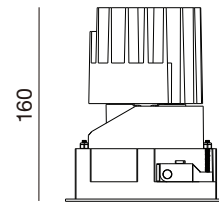

Date: _____
Project: _____
Price: _____

SQUARE 5 INCH:

Features:

• Beam Angle:

• Secondary Reflector:

134x134

- Phase Dim, 1-10V, or DALI
- CRI>90
- Available in 2700K, 3000K or 4000K

• Cutout

Photometrics:

18W

25W