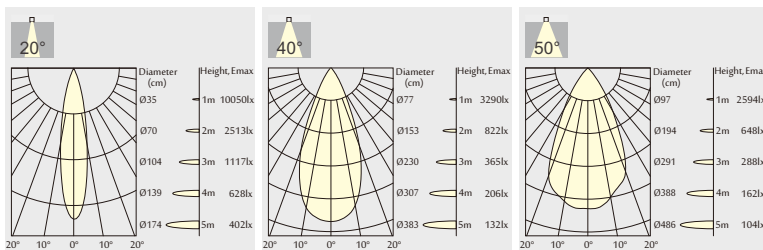

Dimensions:

Cutout Diameter(IN)	1.7IN	2.6IN	3.9IN	4.9IN	5.9IN	1.7IN	2.6IN	3.7IN	4.8IN	5.7IN
Trim Diameter(IN)	2IN	3IN	4IN	5IN	6IN	2IN	3IN	4IN	5IN	6IN
Height (IN)	2.3IN	3.8IN	5.8IN	6IN	7.3IN	2.3IN	3.8IN	5.8IN	6IN	7.3IN

CIRCULAR 5 INCH:

Features:

• Beam Angle:

20° Beam

40° Beam

50° Beam

• Secondary Reflector:

Chrome Black

Ø137

Ø173

• Cutout

5 INCH

125

5 INCH

132

Photometrics:

18W

25W

i-LUMINOSITY
LED LIGHTING FIXTURES

Date: _____
Project: _____
Price: _____

CIRCULAR 6 INCH:

Features:

• Beam Angle:

20° Beam