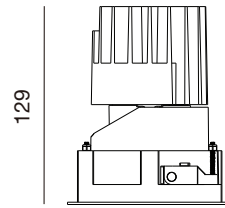

Date: _____
Project: _____
Price: _____

SQUARE 4 INCH:

Features:

• Beam Angle:

• Secondary Reflector:

107x107

- Phase Dim, 1-10V, or DALI
- CRI>90
- Available in 2700K, 3000K or 4000K

• Cutout

Photometrics:

13W

18W