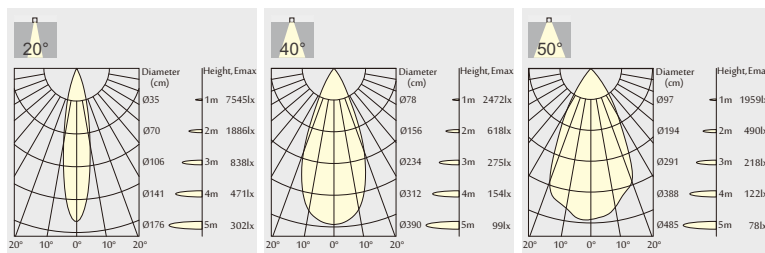

Dimensions:

Cutout Diameter(IN)	1.7IN	2.6IN	3.9IN	4.9IN	5.9IN	1.7IN	2.6IN	3.7IN	4.8IN	5.7IN
Trim Diameter(IN)	2IN	3IN	4IN	5IN	6IN	2IN	3IN	4IN	5IN	6IN
Height (IN)	2.3IN	3.8IN	5.8IN	6IN	7.3IN	2.3IN	3.8IN	5.8IN	6IN	7.3IN

CIRCULAR 5 INCH:

Features:

• Beam Angle:

20° Beam

40° Beam

50° Beam

• Secondary Reflector:

Chrome Black

Ø137

Ø173

• Cutout

5 INCH

125

5 INCH

132

Photometrics:

18W

25W

i-LUMINOSITY
LED LIGHTING FIXTURES

Date: _____
Project: _____
Price: _____

CIRCULAR 6 INCH:

Features:

• Beam Angle:

20° Beam