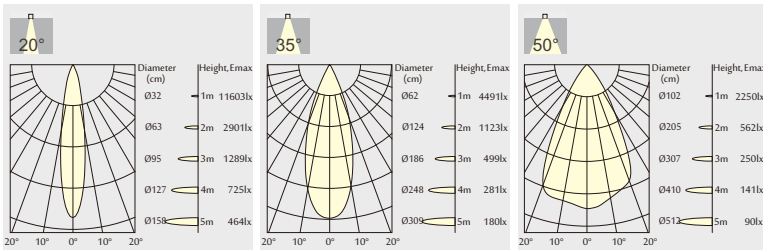

Dimensions:

Cutout Diameter(IN)	1.7IN	2.6IN	3.9IN	4.9IN	5.9IN	1.7IN	2.6IN	3.7IN	4.8IN	5.7IN
Trim Diameter(IN)	2IN	3IN	4IN	5IN	6IN	2IN	3IN	4IN	5IN	6IN
Height (IN)	2.3IN	3.8IN	5.8IN	6IN	7.3IN	2.3IN	3.8IN	5.8IN	6IN	7.3IN

Ø137

Ø173

• Cutout

5 INCH

125

5 INCH

132

Photometrics:

18W

25W

i-LUMINOSITY
LED LIGHTING FIXTURES

Date: _____
Project: _____
Price: _____

CIRCULAR 6 INCH:

Features:

• Beam Angle:

20° Beam

Gold

• Phase Dim, 1-10V, or DALI

• CRI > 90

• Available in 2700K, 3000K or 4000K

• Cutout

Photometrics:

25W

38W