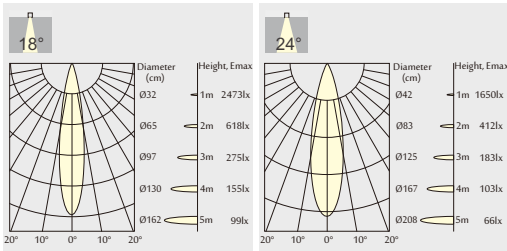

Dimensions:

Cutout Diameter(IN)	1.7IN	2.6IN	3.9IN	4.9IN	5.9IN	1.7IN	2.6IN	3.7IN	4.8IN	5.7IN
Trim Diameter(IN)	2IN	3IN	4IN	5IN	6IN	2IN	3IN	4IN	5IN	6IN
Height (IN)	2.3IN	3.8IN	5.8IN	6IN	7.3IN	2.3IN	3.8IN	5.8IN	6IN	7.3IN

SAMPLE ITEM NUMBER: ILDRLEDGF 4W2INSQ 27K B M DM

Adjustable:

Date: _____
 Project: _____
 Price: _____

SQUARE 2 INCH:

Features:

• Beam Angle:

18° Beam 24° Beam 35° Beam 50° Beam

• Secondary Reflector:

Matte Black White

- Not Dimmable
- CRI > 90
- Available in 2700K, 3000K or 4000K

• Cutout

Photometrics:

4W

i-LUMINOSITY
LED LIGHTING FIXTURES

Date: _____
Project: _____
Price: _____

SQUARE 3 INCH:

Features:

• Beam Angle:

10° Beam 24° Beam 40° Beam 55° Beam

• Secondary Reflector:

Chrome Black Specular White

Matte Black Gold

- Phase Dim, 1-10V, or DALI
- CRI > 90
- Available in 2700K, 3000K or 4000K

78x78