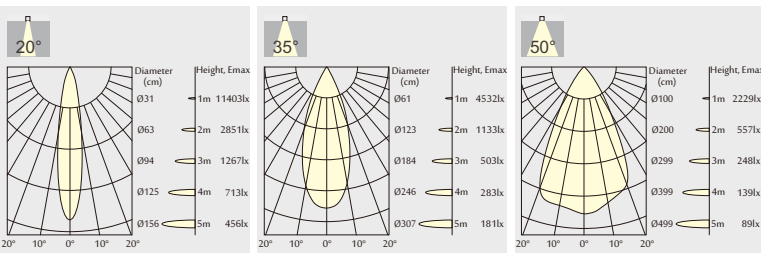

SQUARE 6 INCH:

Features:

• Beam Angle:

20° Beam

35° Beam

50° Beam

• Secondary Reflector:

Chrome Black

159x159

192x192

• Cutout

Photometrics:

25W

38W

Date: _____
 Project: _____
 Price: _____

Ordering Key: