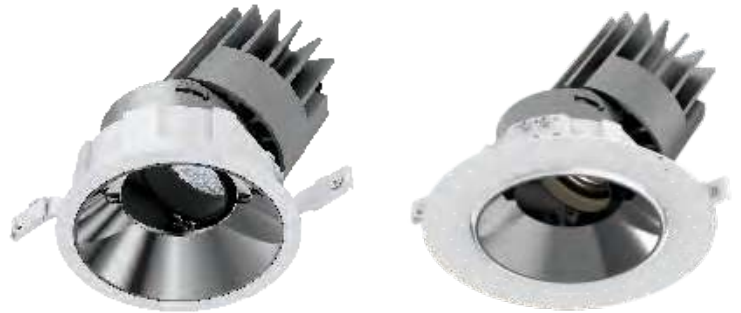

i-LUMINOSITY
LED LIGHTING FIXTURES

Date:	_____
Project:	_____
Price:	_____

CIRCULAR 5 INCH:

Features:

• Beam Angle:

• Secondary Reflector:

• Phase Dim, 1-10V, or DALI

• CRI > 90

• Available in 2700K, 3000K or 4000K