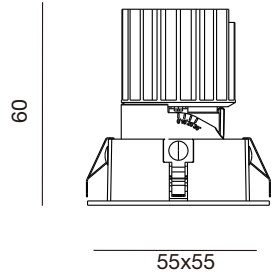

Date: _____
Project: _____
Price: _____

SQUARE 2 INCH:

Features:

• Beam Angle:

• Secondary Reflector:

- Not Dimmable
- CRI > 90
- Available in 2700K, 3000K or 4000K

• Cutout

Photometrics:

4W