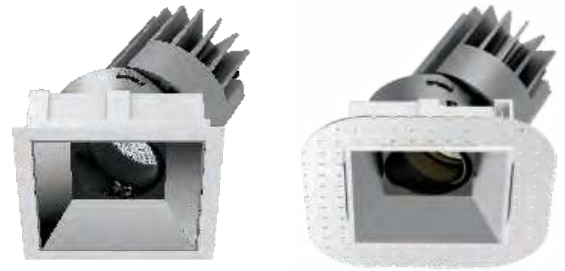

Date: _____
Project: _____
Price: _____

SQUARE 6 INCH:

Features:

• Beam Angle:

• Secondary Reflector:

• Phase Dim, 1-10V, or DALI

• CRI > 90

• Available in 2700K, 3000K or 4000K