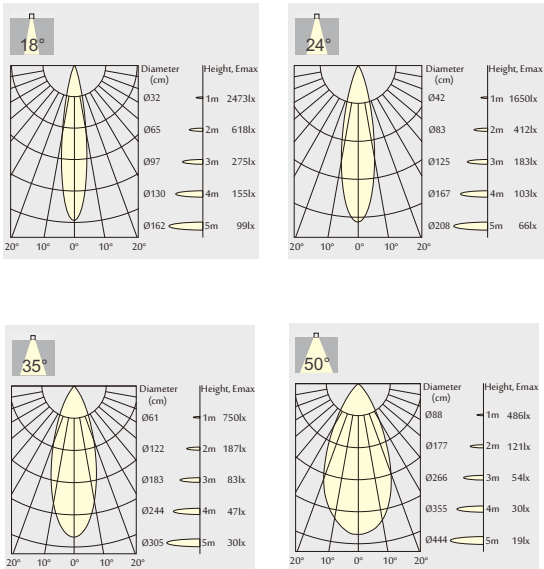

Photometrics:

4W