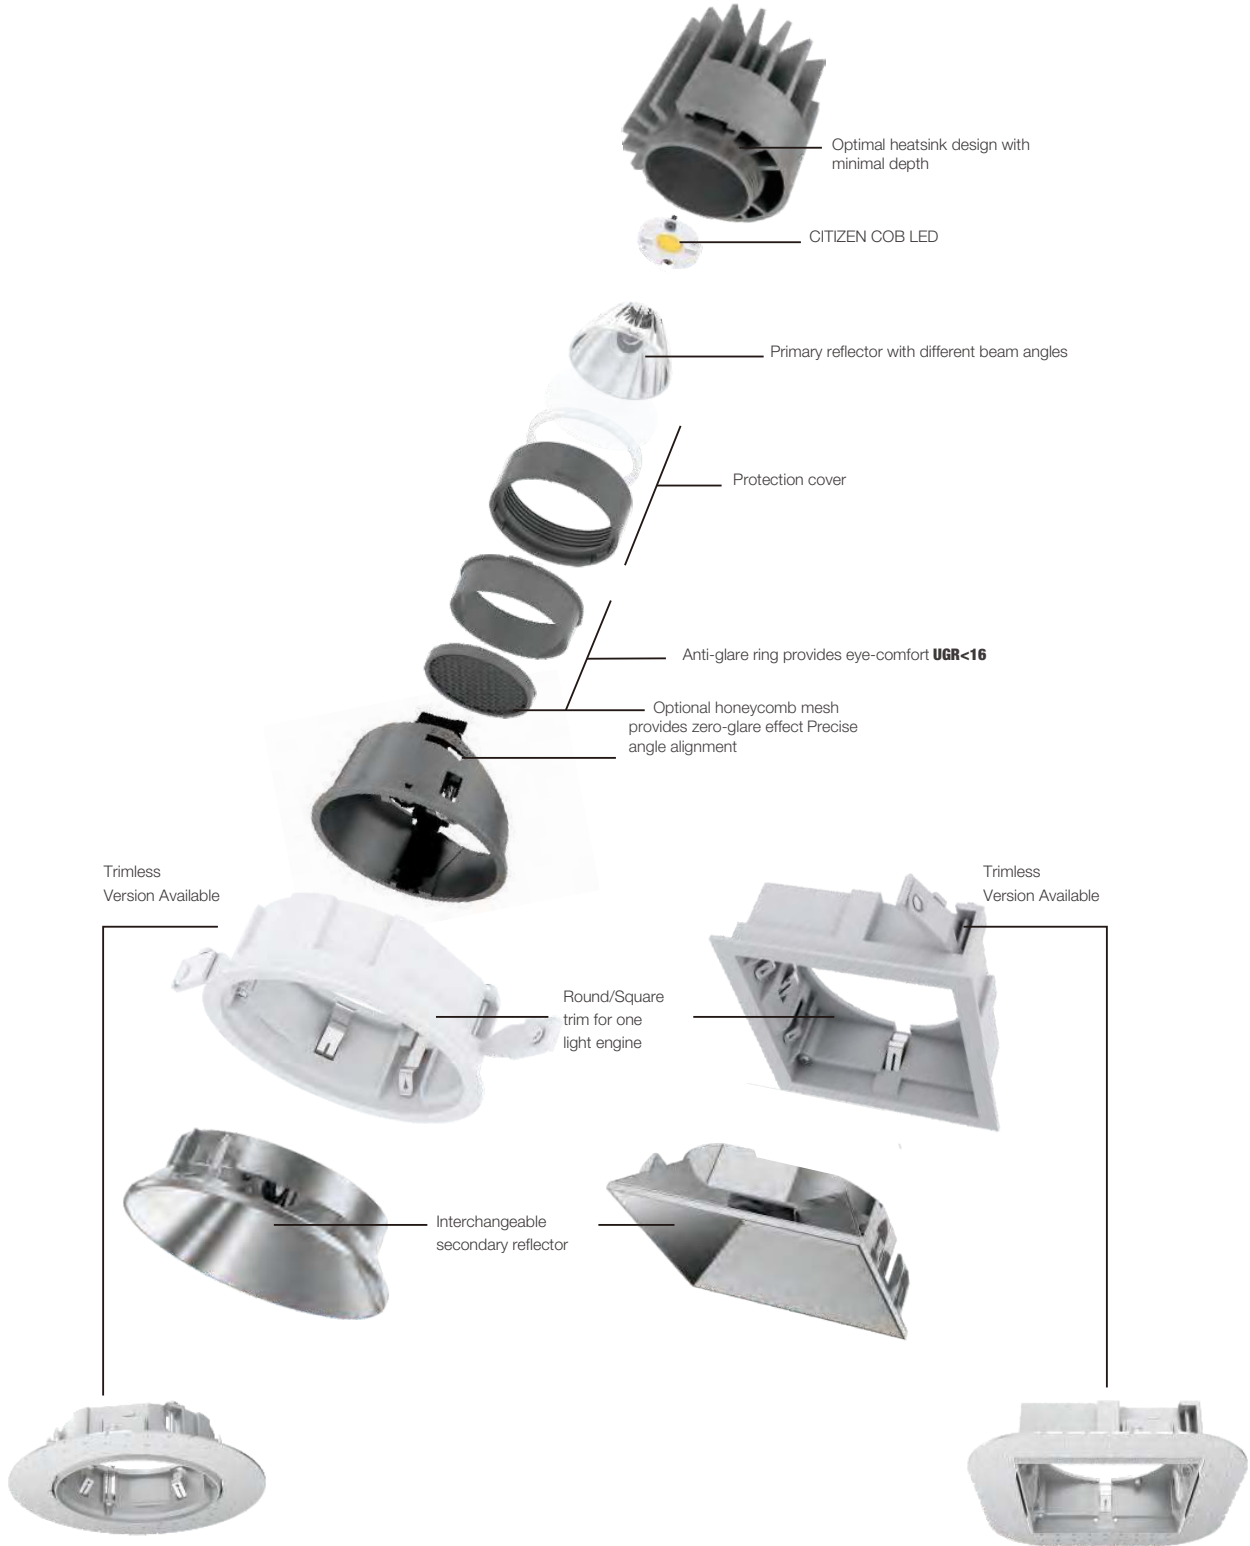

Date:	_____
Project:	_____
Price:	_____

Explosion Diagram: