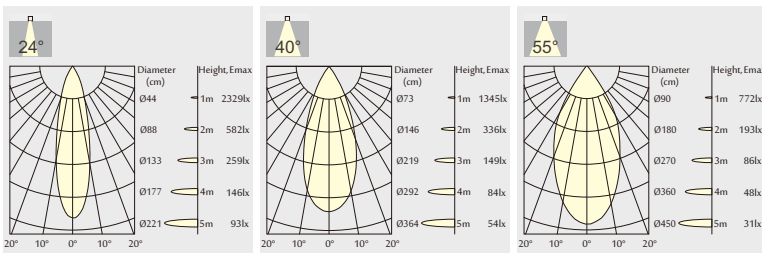

Dimensions:

Cutout Diameter(IN)	1.7IN	2.6IN	3.9IN	4.9IN	5.9IN	1.7IN	2.6IN	3.7IN	4.8IN	5.7IN
Trim Diameter(IN)	2IN	3IN	4IN	5IN	6IN	2IN	3IN	4IN	5IN	6IN
Height (IN)	2.3IN	3.8IN	5.8IN	6IN	7.3IN	2.3IN	3.8IN	5.8IN	6IN	7.3IN

Date:	_____
Project:	_____
Price:	_____

Explosion Diagram:

Date: _____
 Project: _____
 Price: _____

CIRCULAR 2 INCH:

Features:

• Beam Angle:

18° Beam 24° Beam 35° Beam 50° Beam

• Secondary Reflector:

• Beam Angle:

• Secondary Reflector:

- Phase Dim, 1-10V, or DALI
- CRI > 90
- Available in 2700K, 3000K or 4000K

• Cutout

Photometrics:

7.5W

9W

11W

i-LUMINOSITY
LED LIGHTING FIXTURES

Date:	_____
Project:	_____
Price:	_____

CIRCULAR 4 INCH:

Features:

• Beam Angle:

20° Beam

40° Beam

50° Beam