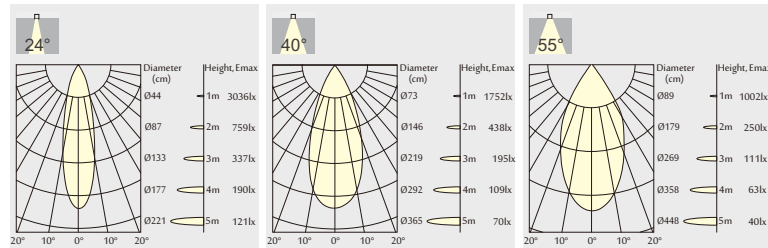

Dimensions:

Cutout Diameter(IN)	1.7IN	2.6IN	3.9IN	4.9IN	5.9IN	1.7IN	2.6IN	3.7IN	4.8IN	5.7IN
Trim Diameter(IN)	2IN	3IN	4IN	5IN	6IN	2IN	3IN	4IN	5IN	6IN
Height (IN)	2.3IN	3.8IN	5.8IN	6IN	7.3IN	2.3IN	3.8IN	5.8IN	6IN	7.3IN

Features:

• Beam Angle:

10° Beam 24° Beam 40° Beam 55° Beam

• Secondary Reflector:

Chrome Black Specular White

Matte Black Gold

- Phase Dim, 1-10V, or DALI
- CRI > 90
- Available in 2700K, 3000K or 4000K

78x78

100x100

• Cutout

Photometrics:

7.5W

11W

Date: _____
 Project: _____
 Price: _____

SQUARE 4 INCH:

Features:

• Beam Angle:

20° Beam

40° Beam

50° Beam

• Secondary Reflector:

Chrome Black

Specular

White