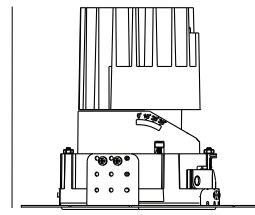

Dimensions:

Cutout Diameter(IN)	1.7IN	2.6IN	3.9IN	4.9IN	5.9IN	1.7IN	2.6IN	3.7IN	4.8IN	5.7IN
Trim Diameter(IN)	2IN	3IN	4IN	5IN	6IN	2IN	3IN	4IN	5IN	6IN
Height (IN)	2.3IN	3.8IN	5.8IN	6IN	7.3IN	2.3IN	3.8IN	5.8IN	6IN	7.3IN

Ø137

Ø173

• Cutout

5 INCH

125

5 INCH

132

Photometrics: