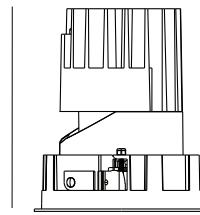

Dimensions:

Cutout Diameter(IN)	1.7IN	2.6IN	3.9IN	4.9IN	5.9IN	1.7IN	2.6IN	3.7IN	4.8IN	5.7IN
Trim Diameter(IN)	2IN	3IN	4IN	5IN	6IN	2IN	3IN	4IN	5IN	6IN
Height (IN)	2.3IN	3.8IN	5.8IN	6IN	7.3IN	2.3IN	3.8IN	5.8IN	6IN	7.3IN

Ø137

Ø173

• Cutout

5 INCH

125

5 INCH

132

Photometrics: