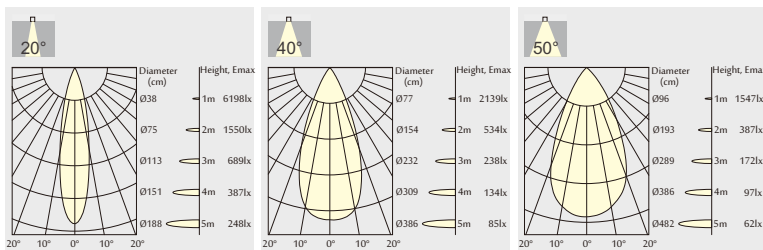

Dimensions:

Cutout Diameter(IN)	1.7IN	2.6IN	3.9IN	4.9IN	5.9IN	1.7IN	2.6IN	3.7IN	4.8IN	5.7IN
Trim Diameter(IN)	2IN	3IN	4IN	5IN	6IN	2IN	3IN	4IN	5IN	6IN
Height (IN)	2.3IN	3.8IN	5.8IN	6IN	7.3IN	2.3IN	3.8IN	5.8IN	6IN	7.3IN

i-LUMINOSITY
LED LIGHTING FIXTURES

Date:	_____
Project:	_____
Price:	_____

CIRCULAR 4 INCH:

Features:

• Beam Angle:

20° Beam

40° Beam

50° Beam

• CRI > 90

• Available in 2700K, 3000K or 4000K

• Cutout

Photometrics:

13W

18W

i-LUMINOSITY
LED LIGHTING FIXTURES

Date:	_____
Project:	_____
Price:	_____

CIRCULAR 5 INCH:

Features:

• Beam Angle:

20° Beam

40° Beam

50° Beam

• Secondary Reflector:

Chrome Black