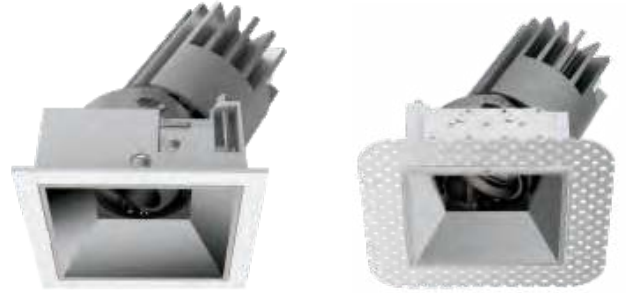

i-LUMINOSITY
LED LIGHTING FIXTURES

Date: _____
Project: _____
Price: _____

SQUARE 3 INCH:

Features:

• Beam Angle:

• Secondary Reflector:

- Phase Dim, 1-10V, or DALI
- CRI > 90
- Available in 2700K, 3000K or 4000K