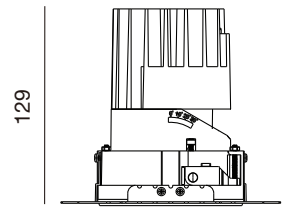

Date: _____
Project: _____
Price: _____

SQUARE 4 INCH:

Features:

• Beam Angle:

• Secondary Reflector:

140x140

- Phase Dim, 1-10V, or DALI
- CRI>90
- Available in 2700K, 3000K or 4000K

• Cutout

Photometrics:

13W

18W