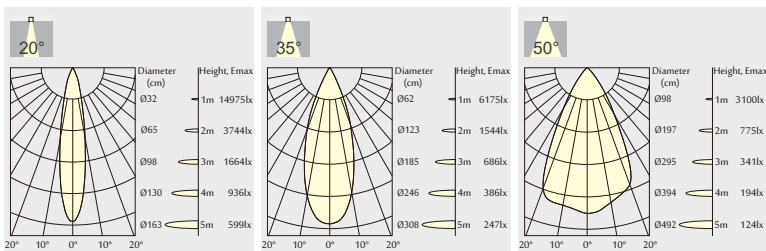

SQUARE 6 INCH:

Features:

• Beam Angle:

20° Beam

35° Beam

50° Beam

• Secondary Reflector:

Chrome Black

159x159

192x192

• Cutout

Photometrics:

25W

38W

Date: _____
 Project: _____
 Price: _____

Ordering Key: