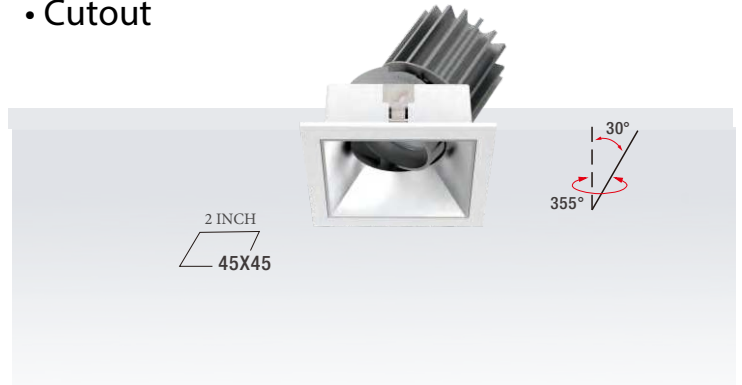

Date: _____
Project: _____
Price: _____

SQUARE 2 INCH:

Features:

• Beam Angle:

• Secondary Reflector:

- Not Dimmable
- CRI > 90
- Available in 2700K, 3000K or 4000K

• Cutout

Photometrics:

4W