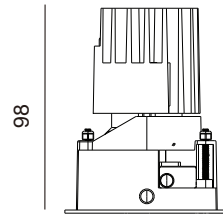

i-LUMINOSITY
LED LIGHTING FIXTURES

Date: _____
Project: _____
Price: _____

SQUARE 3 INCH:

Features:

• Beam Angle:

• Secondary Reflector:

- Phase Dim, 1-10V, or DALI
- CRI > 90
- Available in 2700K, 3000K or 4000K

78x78

• Cutout

Photometrics:

7.5W

11W