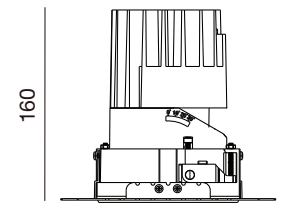

Date: _____
Project: _____
Price: _____

SQUARE 5 INCH:

Features:

• Beam Angle:

• Secondary Reflector:

167x167

- Phase Dim, 1-10V, or DALI
- CRI>90
- Available in 2700K, 3000K or 4000K

• Cutout

Photometrics:

18W

25W