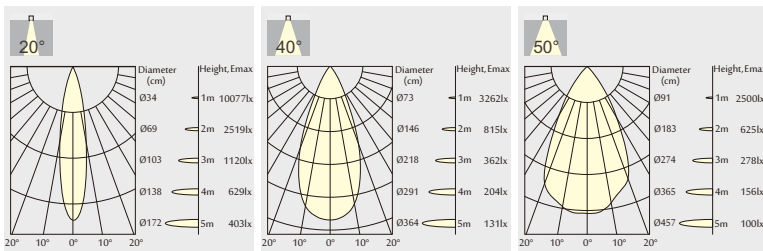

Dimensions:

Cutout Diameter(IN)	1.7IN	2.6IN	3.9IN	4.9IN	5.9IN	1.7IN	2.6IN	3.7IN	4.8IN	5.7IN
Trim Diameter(IN)	2IN	3IN	4IN	5IN	6IN	2IN	3IN	4IN	5IN	6IN
Height (IN)	2.3IN	3.8IN	5.8IN	6IN	7.3IN	2.3IN	3.8IN	5.8IN	6IN	7.3IN

13W

18W

Date: _____
 Project: _____
 Price: _____

SQUARE 5 INCH:

Features:

• Beam Angle:

20° Beam

40° Beam

134x134

167x167

- Phase Dim, 1-10V, or DALI
- CRI>90
- Available in 2700K, 3000K or 4000K

• Cutout

Photometrics:

18W

25W

Date: _____
 Project: _____
 Price: _____

SQUARE 6 INCH:

Features:

• Beam Angle:

20° Beam

35° Beam

50° Beam

• Secondary Reflector:

Chrome Black