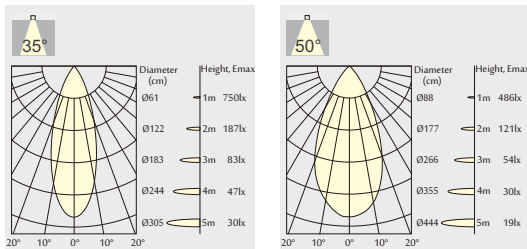

Dimensions:

Cutout Diameter(IN)	1.7IN	2.6IN	3.9IN	4.9IN	5.9IN	1.7IN	2.6IN	3.7IN	4.8IN	5.7IN
Trim Diameter(IN)	2IN	3IN	4IN	5IN	6IN	2IN	3IN	4IN	5IN	6IN
Height (IN)	2.3IN	3.8IN	5.8IN	6IN	7.3IN	2.3IN	3.8IN	5.8IN	6IN	7.3IN

SAMPLE ITEM NUMBER: ILDRLEDGF 4W2INSQ 27K B M DM

Adjustable:

Date: _____
 Project: _____
 Price: _____

SQUARE 2 INCH:

Features:

• Beam Angle:

18° Beam 24° Beam 35° Beam 50° Beam

• Secondary Reflector:

Matte Black White

- Not Dimmable
- CRI > 90
- Available in 2700K, 3000K or 4000K

• Cutout

Photometrics:

4W

i-LUMINOSITY
LED LIGHTING FIXTURES

Date: _____
Project: _____
Price: _____

SQUARE 3 INCH:

Features:

• Beam Angle:

10° Beam 24° Beam 40° Beam 55° Beam

• Secondary Reflector:

Chrome Black Specular White

Matte Black Gold

- Phase Dim, 1-10V, or DALI
- CRI > 90
- Available in 2700K, 3000K or 4000K

78x78