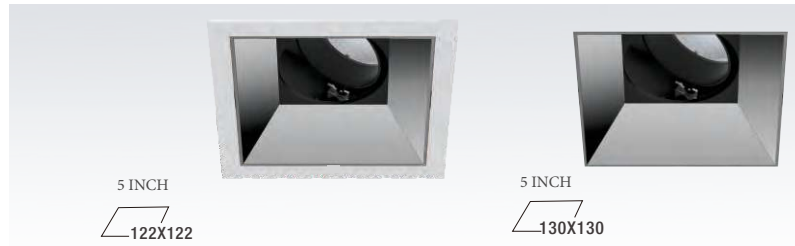

Date: _____
Project: _____
Price: _____

SQUARE 5 INCH:

Features:

• Beam Angle:

• Secondary Reflector:

- Phase Dim, 1-10V, or DALI
- CRI>90
- Available in 2700K, 3000K or 4000K

• Cutout

Photometrics:

18W

25W