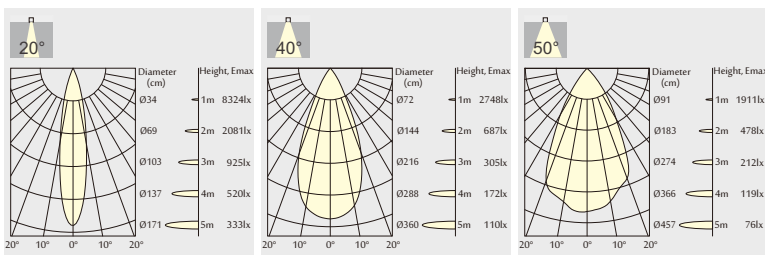

13W

18W

Date: _____
 Project: _____
 Price: _____

SQUARE 5 INCH:

Features:

• Beam Angle:

20° Beam

40° Beam

134x134

167x167

- Phase Dim, 1-10V, or DALI
- CRI>90
- Available in 2700K, 3000K or 4000K

• Cutout

Photometrics:

18W

25W

Date: _____
 Project: _____
 Price: _____

SQUARE 6 INCH:

Features:

• Beam Angle:

20° Beam

35° Beam

50° Beam

• Secondary Reflector:

Chrome Black