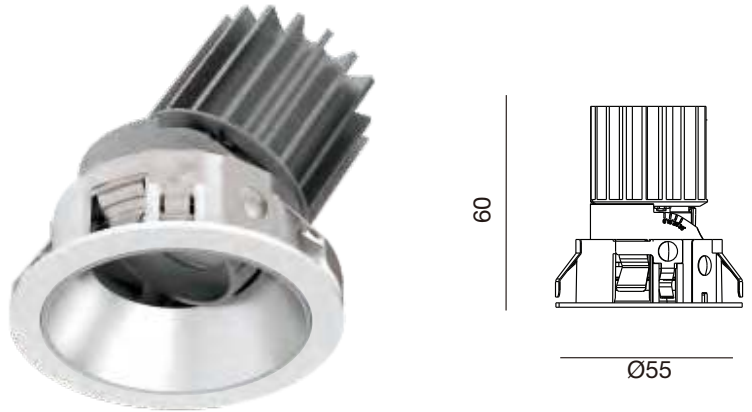

Date: _____
Project: _____
Price: _____

CIRCULAR 2 INCH:

Features:

• Beam Angle:

• Secondary Reflector:

- Not Dimmable
- CRI>90
- Available in 2700K, 3000K or 4000K

• Cutout

Photometrics:

4W