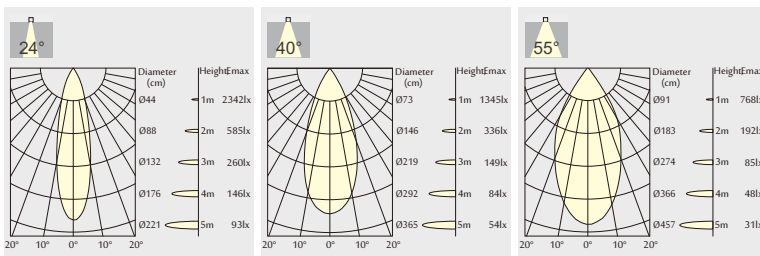

Features:

• Beam Angle:

10° Beam 24° Beam 40° Beam 55° Beam

• Secondary Reflector:

Chrome Black Specular White

Matte Black Gold

- Phase Dim, 1-10V, or DALI
- CRI > 90
- Available in 2700K, 3000K or 4000K

78x78

100x100

• Cutout

Photometrics:

7.5W

11W

Date: _____
 Project: _____
 Price: _____

SQUARE 4 INCH:

Features: