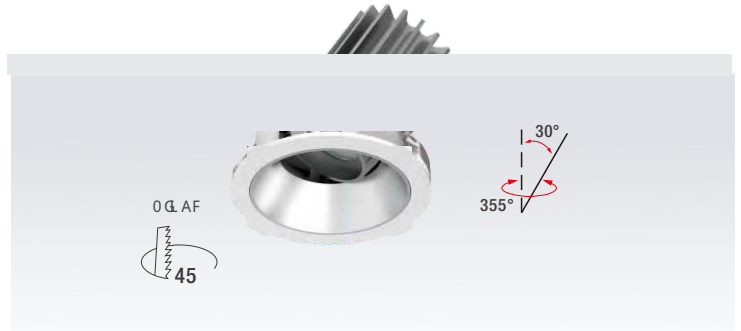

Date: _____
Project: _____
Price: _____

CIRCULAR 2 INCH:

Features:

• Beam Angle:

• Secondary Reflector:

- Not Dimmable
- CRI>90
- Available in 2700K, 3000K or 4000K

• Cutout

Photometrics:

4W