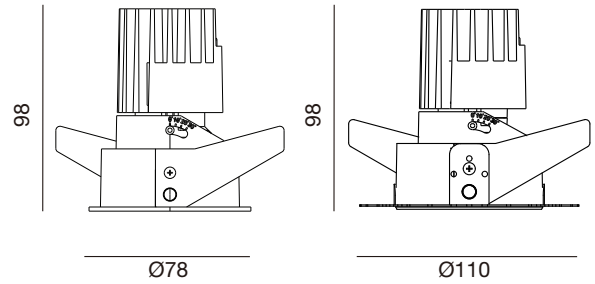

Date: _____
Project: _____
Price: _____

CIRCULAR 3 INCH:

Features:

• Beam Angle:

• Secondary Reflector:

- Phase Dim, 1-10V, or DALI
- CRI > 90
- Available in 2700K, 3000K or 4000K

• Cutout

Photometrics:

7.5W

9W

11W