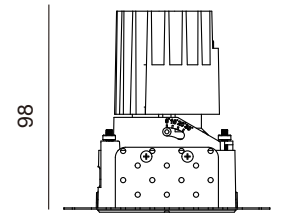

100x100

• Cutout

Photometrics:

7.5W

11W

Date: _____
 Project: _____
 Price: _____

SQUARE 4 INCH:

Features: