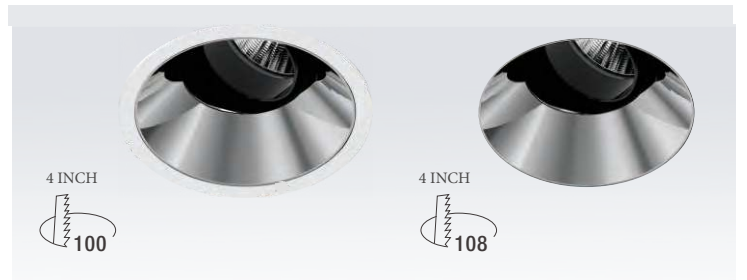

i-LUMINOSITY
LED LIGHTING FIXTURES

Date:	_____
Project:	_____
Price:	_____

CIRCULAR 4 INCH:

Features:

• Beam Angle:

• Secondary Reflector:

• Phase Dim, 1-10V, or DALI

• CRI > 90

• Available in 2700K, 3000K or 4000K

• Cutout

Photometrics:

13W

18W