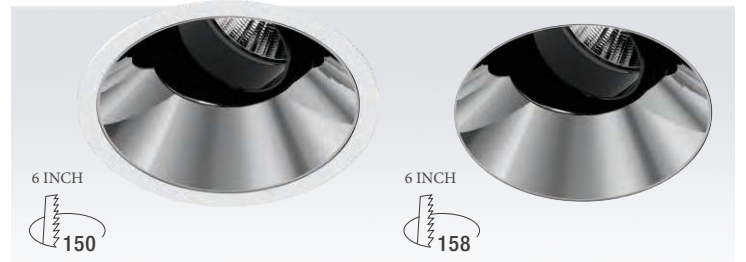

i-LUMINOSITY
LED LIGHTING FIXTURES

Date: _____
Project: _____
Price: _____

CIRCULAR 6 INCH:

Features:

• Beam Angle:

• Secondary Reflector:

• Phase Dim, 1-10V, or DALI

• CRI > 90

• Available in 2700K, 3000K or 4000K

• Cutout

Photometrics:

25W

38W