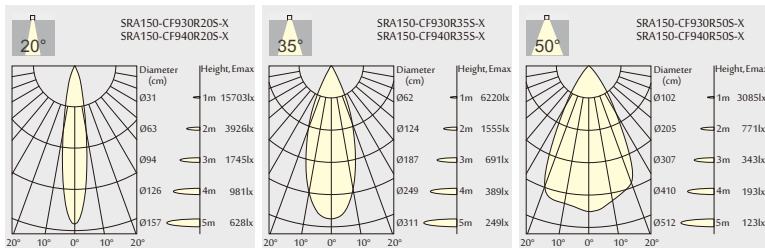

Gold

• Phase Dim, 1-10V, or DALI

• CRI > 90

• Available in 2700K, 3000K or 4000K

• Cutout

Photometrics:

25W

38W