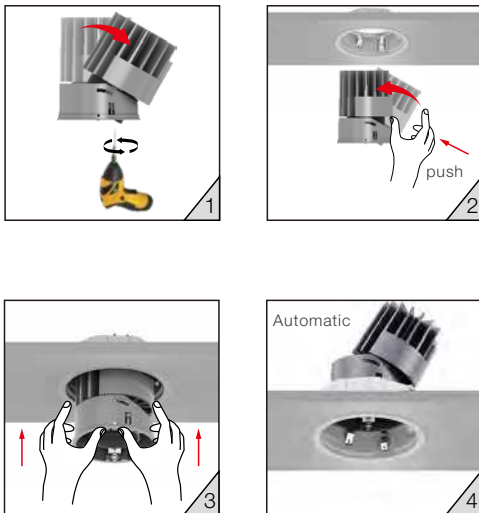

Date:	_____
Project:	_____
Project:	_____
Price:	_____

Ordering Key:

SERIES NUMBER	WATTS/ SIZE/ LUMENS	CCT	FINISH	S. REFLECTOR	ADDITIONAL OPTIONS
ILDRLEDGF	4W - 2INRD / 380	27K - 2700K	S - SILVER	S - SILVER	DM - 1-10V DIMMING
	7.5W - 3INRD / 600	3K - 3000K	B - BLACK	CB- CHROME BLACK	DD - DALI DIMMING
	11W - 3INRD / 800	4K - 4000K	W - WHITE	M - MATTE	EL - ELV DIMMING
	13W - 4INRD / 850			W - WHITE	AG - ANTI GLARE ACCESSORY
	18W - 4INRD / 1,100			B - BLACK	EM - EMERGENCY BACKUP
	18W - 5INRD / 1,300			G - GOLD	
	25W - 5INRD / 1,700				
	25W - 6INRD / 1,800				
	38W - 6INRD / 2,500				

SAMPLE ITEM NUMBER: ILDRLEDGF 4W2INSQ 27K B M DM

Adjustable: