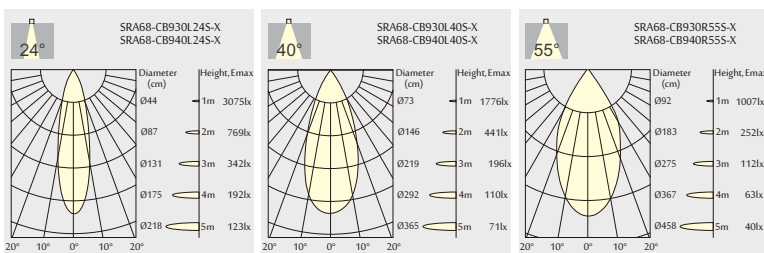

Dimensions:

Cutout Diameter(IN)	1.7IN	2.6IN	3.9IN	4.9IN	5.9IN	1.7IN	2.6IN	3.7IN	4.8IN	5.7IN
Trim Diameter(IN)	2IN	3IN	4IN	5IN	6IN	2IN	3IN	4IN	5IN	6IN
Height (IN)	2.3IN	3.8IN	5.8IN	6IN	7.3IN	2.3IN	3.8IN	5.8IN	6IN	7.3IN

Date:	_____
Project:	_____
Price:	_____

Explosion Diagram:

Date: _____
 Project: _____
 Price: _____

CIRCULAR 2 INCH:

Features:

• Beam Angle:

18° Beam 24° Beam 35° Beam 50° Beam

• Secondary Reflector:

• Beam Angle:

• Secondary Reflector:

- Phase Dim, 1-10V, or DALI
- CRI > 90
- Available in 2700K, 3000K or 4000K

• Cutout

Photometrics:

7.5W

9W

11W

i-LUMINOSITY
LED LIGHTING FIXTURES

Date:	_____
Project:	_____
Price:	_____

CIRCULAR 4 INCH:

Features:

• Beam Angle:

20° Beam

40° Beam

50° Beam