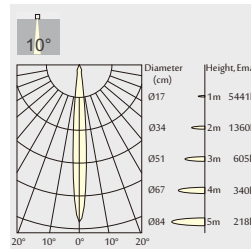

Dimensions:

Cutout Diameter(IN)	1.7IN	2.6IN	3.9IN	4.9IN	5.9IN	1.7IN	2.6IN	3.7IN	4.8IN	5.7IN
Trim Diameter(IN)	2IN	3IN	4IN	5IN	6IN	2IN	3IN	4IN	5IN	6IN
Height (IN)	2.3IN	3.8IN	5.8IN	6IN	7.3IN	2.3IN	3.8IN	5.8IN	6IN	7.3IN

Date:	_____
Project:	_____
Price:	_____

Explosion Diagram:

Date: _____
 Project: _____
 Price: _____

CIRCULAR 2 INCH:

Features:

• Beam Angle:

18° Beam 24° Beam 35° Beam 50° Beam

• Secondary Reflector:

• Beam Angle:

• Secondary Reflector:

- Phase Dim, 1-10V, or DALI
- CRI > 90
- Available in 2700K, 3000K or 4000K

• Cutout

Photometrics:

7.5W

9W

11W

i-LUMINOSITY
LED LIGHTING FIXTURES

Date:	_____
Project:	_____
Price:	_____

CIRCULAR 4 INCH:

Features:

• Beam Angle:

20° Beam

40° Beam

50° Beam