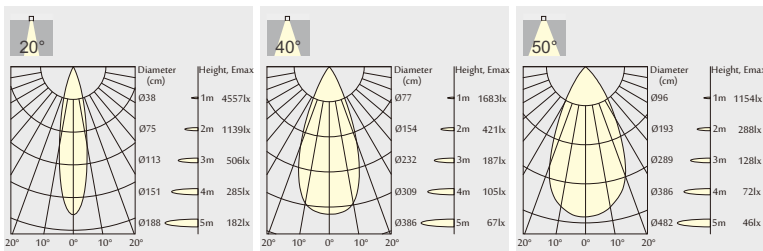

Dimensions:

Cutout Diameter(IN)	1.7IN	2.6IN	3.9IN	4.9IN	5.9IN	1.7IN	2.6IN	3.7IN	4.8IN	5.7IN
Trim Diameter(IN)	2IN	3IN	4IN	5IN	6IN	2IN	3IN	4IN	5IN	6IN
Height (IN)	2.3IN	3.8IN	5.8IN	6IN	7.3IN	2.3IN	3.8IN	5.8IN	6IN	7.3IN

i-LUMINOSITY
LED LIGHTING FIXTURES

Date:	_____
Project:	_____
Price:	_____

CIRCULAR 4 INCH:

Features:

• Beam Angle:

20° Beam

40° Beam

50° Beam

• CRI > 90

• Available in 2700K, 3000K or 4000K

• Cutout

Photometrics:

13W

18W

i-LUMINOSITY
LED LIGHTING FIXTURES

Date:	_____
Project:	_____
Price:	_____

CIRCULAR 5 INCH:

Features:

• Beam Angle:

20° Beam

40° Beam

50° Beam

• Secondary Reflector:

Chrome Black