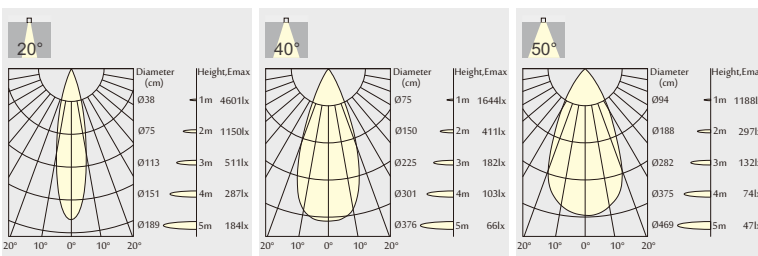

Dimensions:

Cutout Diameter(IN)	1.7IN	2.6IN	3.9IN	4.9IN	5.9IN	1.7IN	2.6IN	3.7IN	4.8IN	5.7IN
Trim Diameter(IN)	2IN	3IN	4IN	5IN	6IN	2IN	3IN	4IN	5IN	6IN
Height (IN)	2.3IN	3.8IN	5.8IN	6IN	7.3IN	2.3IN	3.8IN	5.8IN	6IN	7.3IN

• Beam Angle:

20° Beam

40° Beam

50° Beam

• Secondary Reflector:

Chrome Black

Specular

White

13W

18W

Date: _____
 Project: _____
 Price: _____

SQUARE 5 INCH:

Features:

• Beam Angle:

20° Beam

40° Beam