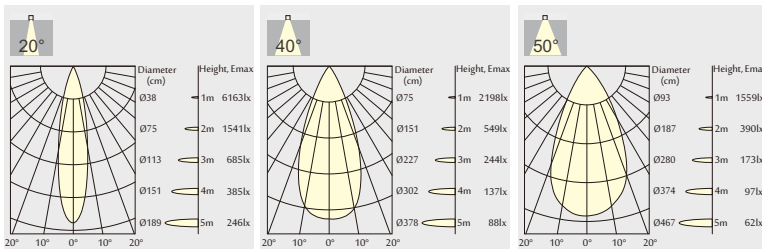

Dimensions:

Cutout Diameter(IN)	1.7IN	2.6IN	3.9IN	4.9IN	5.9IN	1.7IN	2.6IN	3.7IN	4.8IN	5.7IN
Trim Diameter(IN)	2IN	3IN	4IN	5IN	6IN	2IN	3IN	4IN	5IN	6IN
Height (IN)	2.3IN	3.8IN	5.8IN	6IN	7.3IN	2.3IN	3.8IN	5.8IN	6IN	7.3IN

• Beam Angle:

20° Beam

40° Beam

50° Beam

• Secondary Reflector:

Chrome Black

Specular

White

13W

18W

Date: _____
 Project: _____
 Price: _____

SQUARE 5 INCH:

Features:

• Beam Angle:

20° Beam

40° Beam